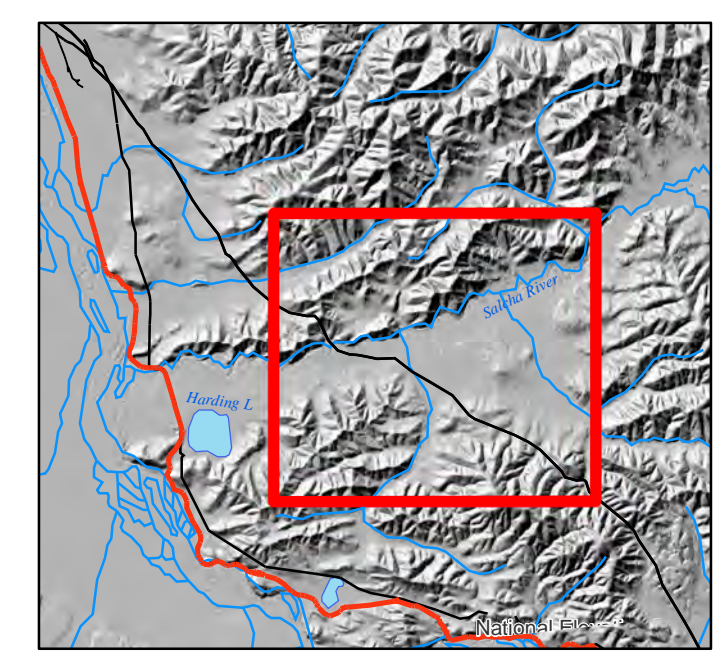

# Mid Salcha Fire 468 Operations

Approx: 1,165 Acres  
Date: 07-17-2016 0600hrs

Perimeter Based on GPS Flight  
on 7/16/16

-  Helispot
-  Uncontrolled Fire Edge
-  TFR
-  Known Sites
-  RS2477
-  Trails

Projection: Alaska Albers NAD 83  
GISS: L Nieves