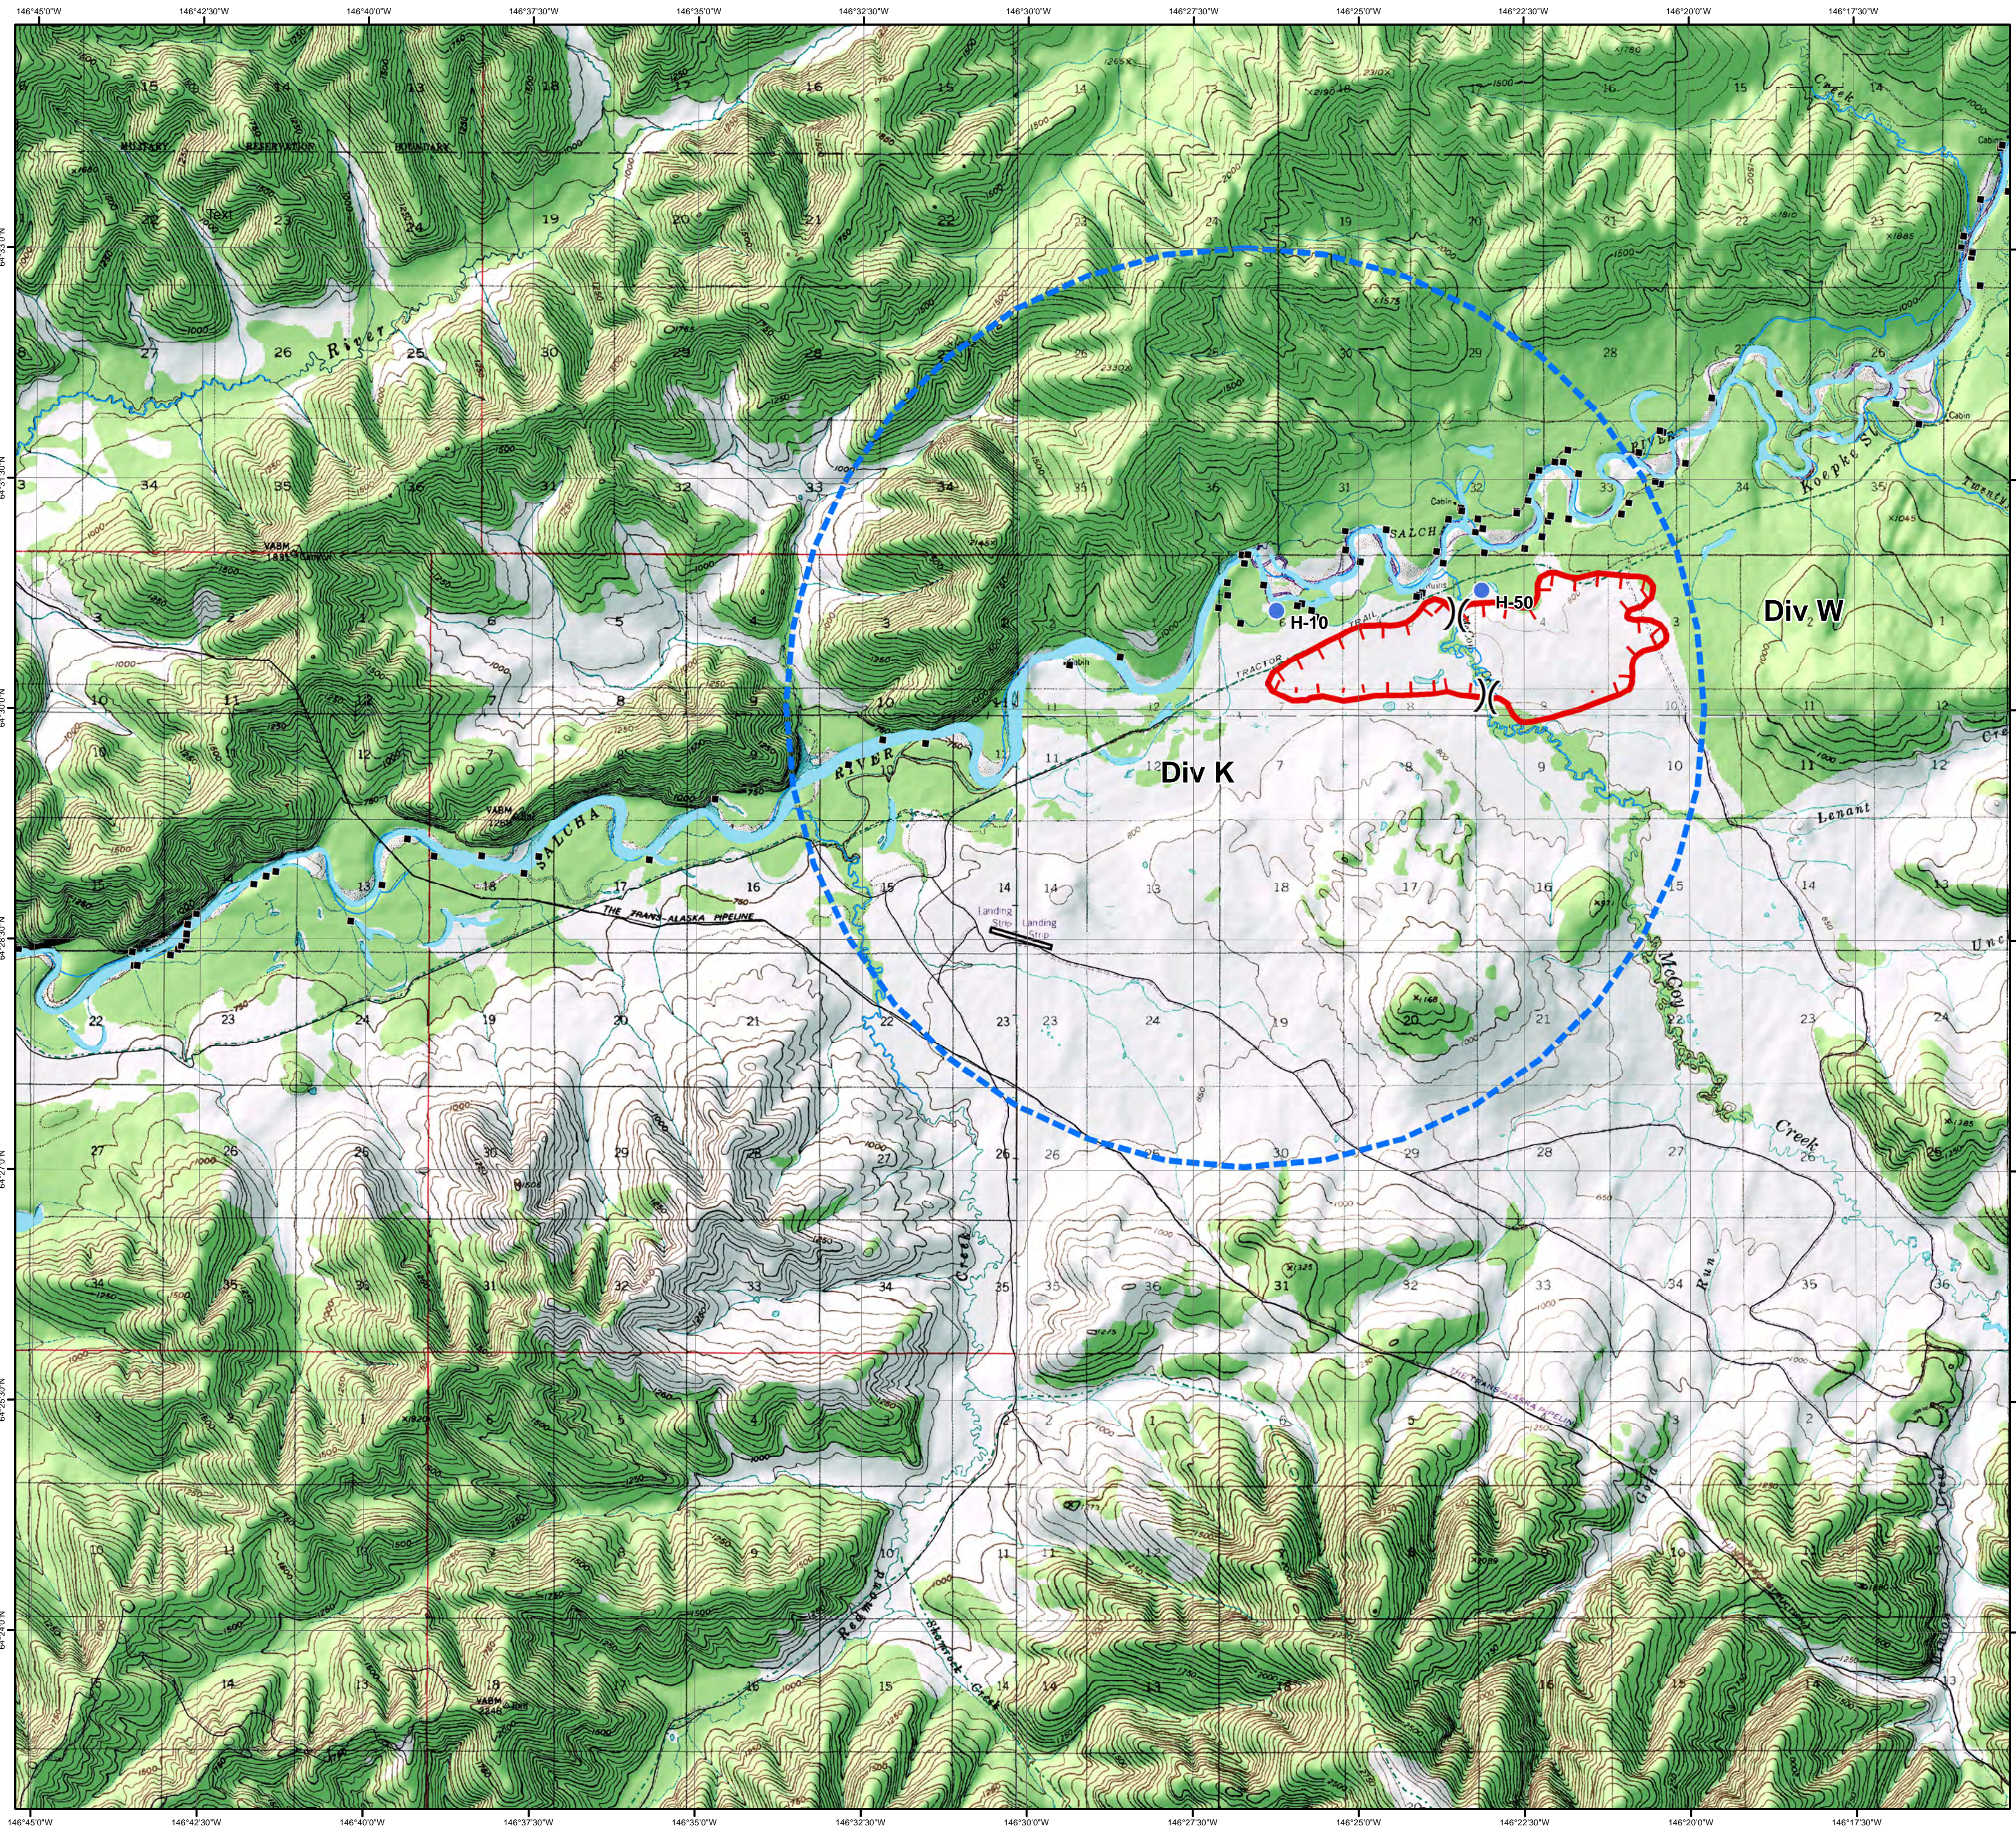

# Mid Salcha Fire 468 Operations

Approx: 1,165 Acres  
Date: 07-17-2016 0600hrs

Perimeter Based on GPS Flight  
on 7/16/16

-  Helispot
-  Uncontrolled Fire Edge
-  TFR
-  Known Sites
-  RS2477
-  Trails

Projection: Alaska Albers NAD 83  
GISS: L Nieves

1:50,000