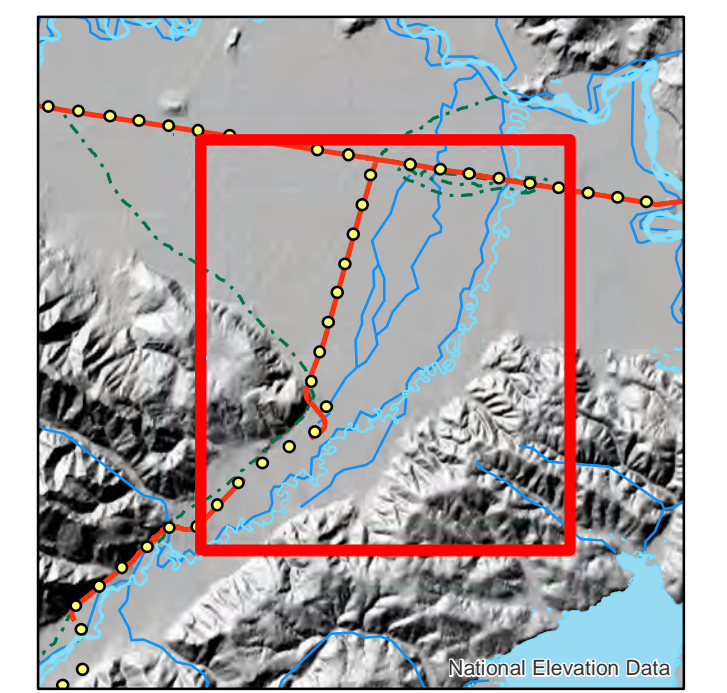

# Tok River Fire Public Information

Approx: 731 Acres  
Date: 07-18-2016 0600hrs

- Incident Command Post
- Mile Posts
- Uncontrolled Fire Edge
- Inactive Forestry Road
- Completed Dozer Line
- Major Roads
- Completed Line
- RS2477
- Trails
- Historic Fire

1:45,000  
Projection: Alaska Albers NAD 83  
GISS: L Nieves

National Elevation Data