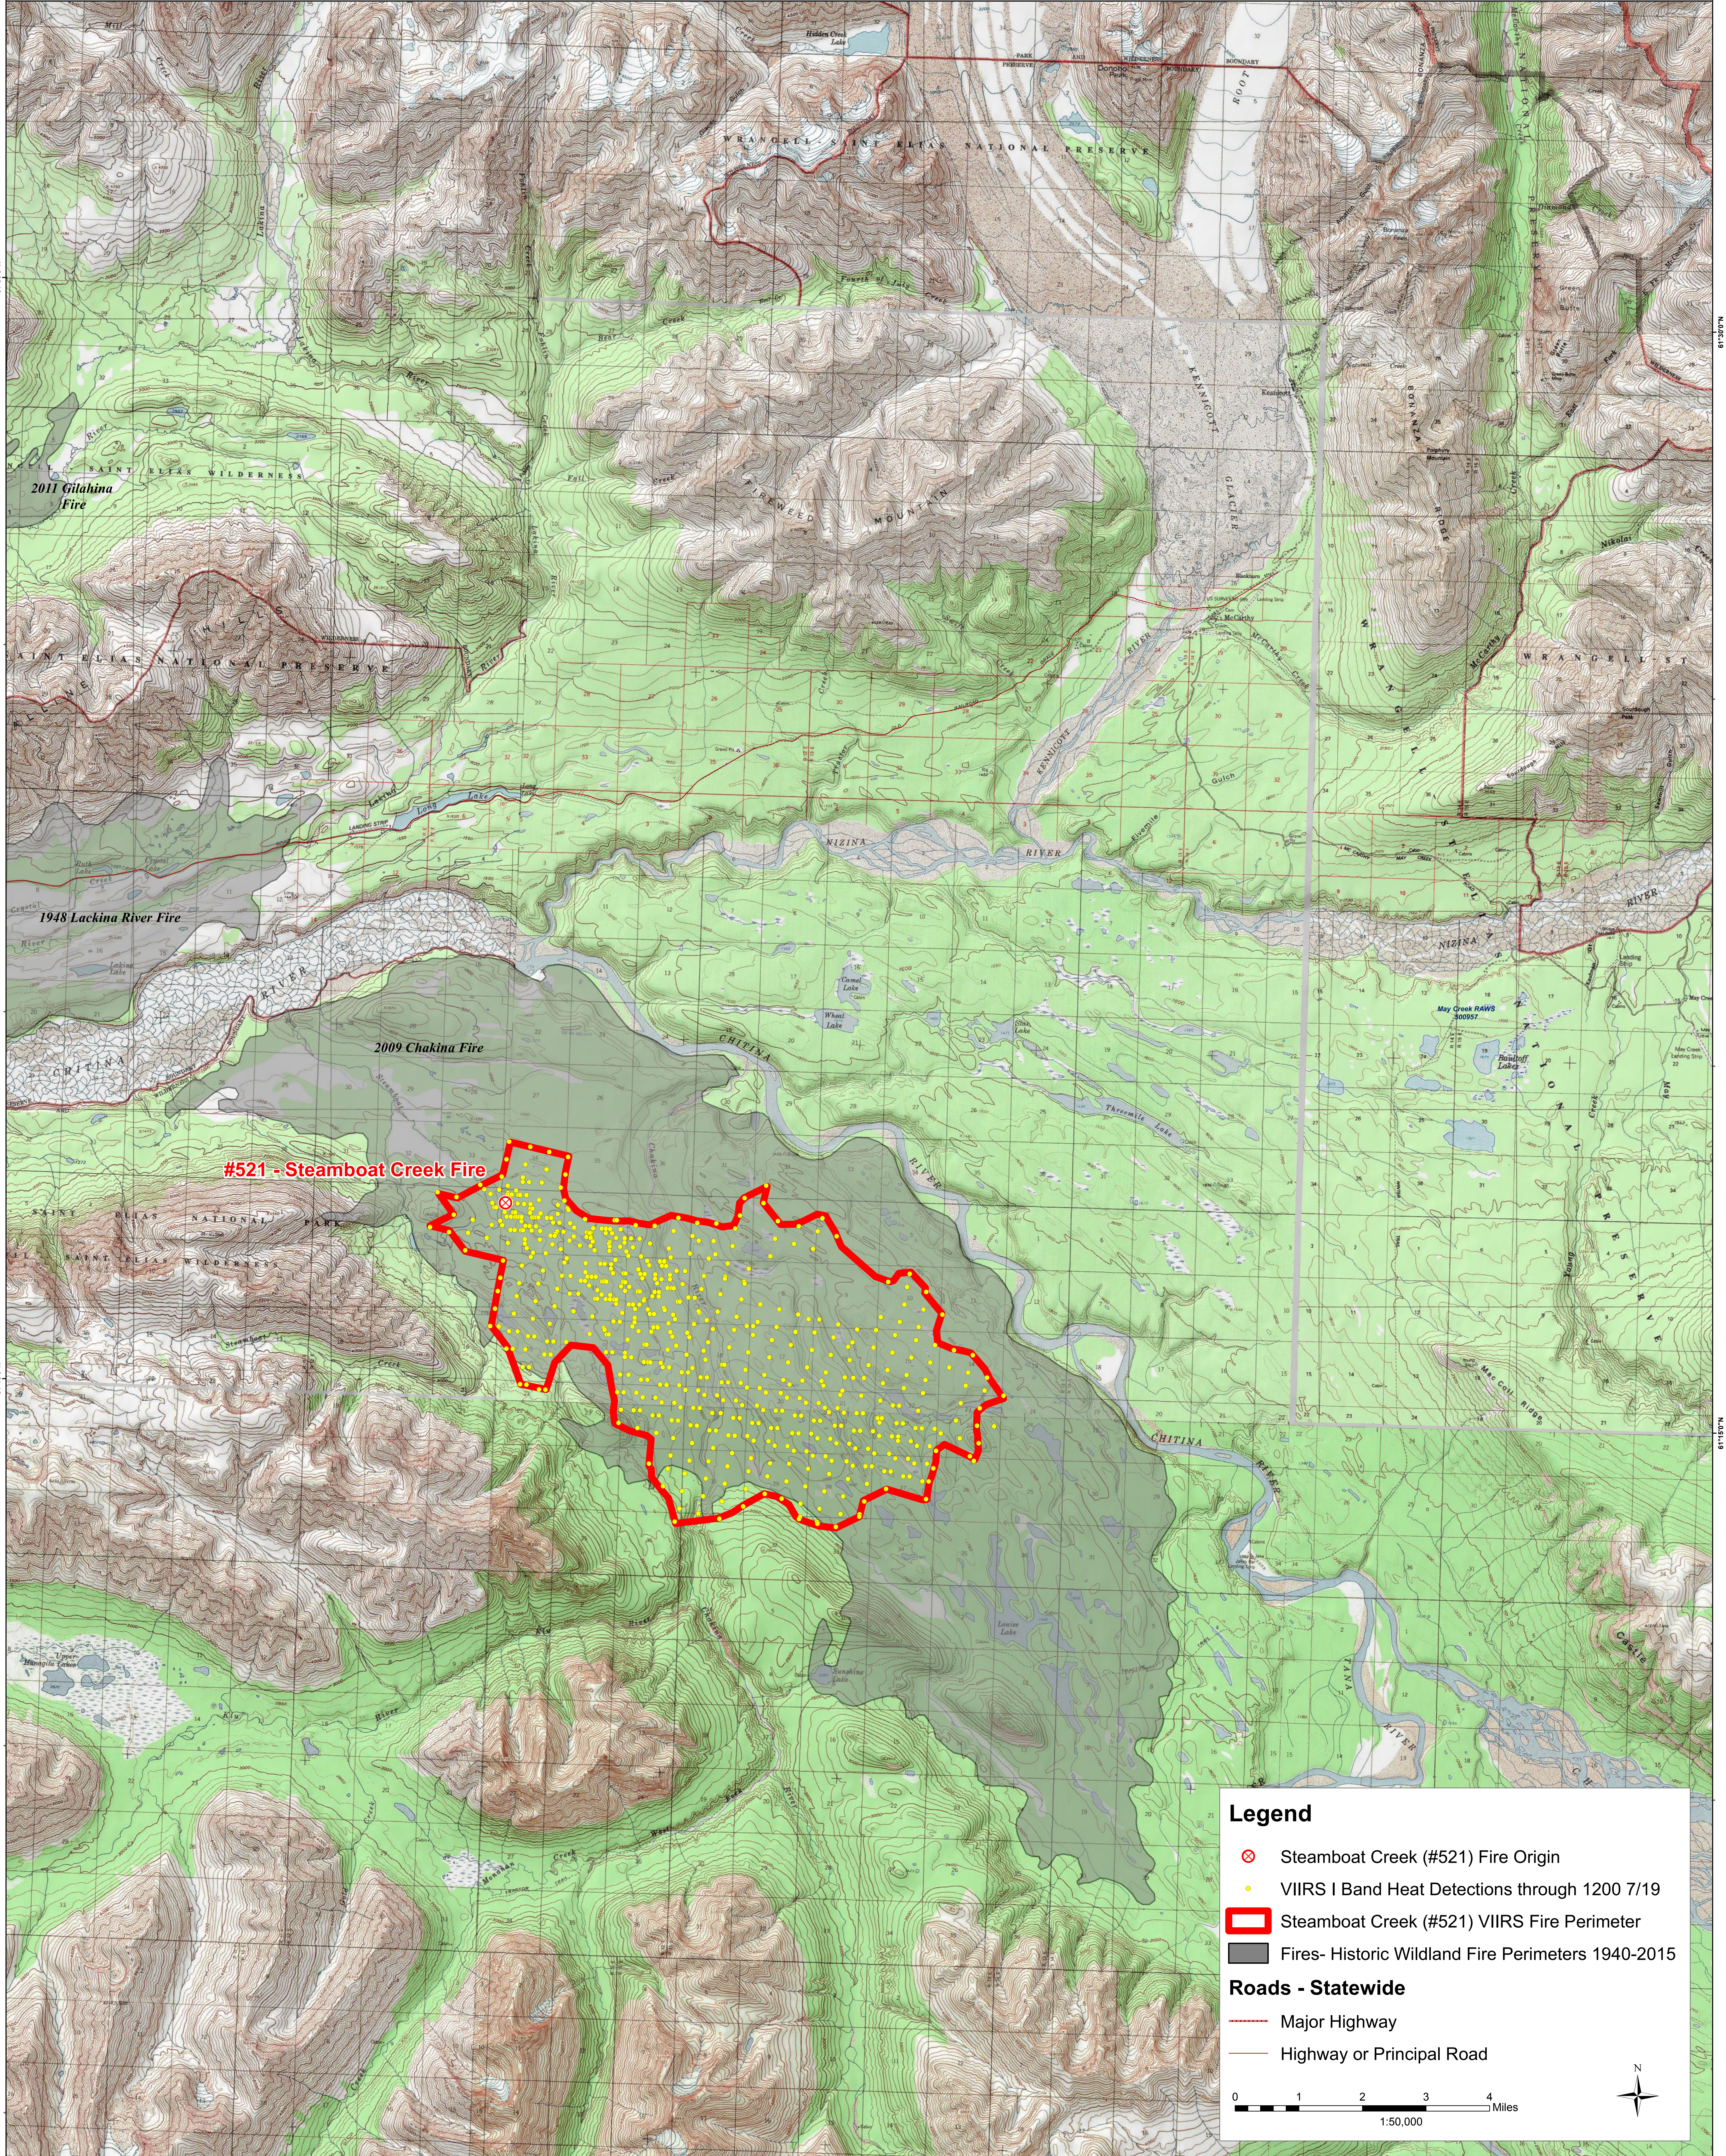

Steamboat Creek Fire

1300 July 19, 2016

AK-CRS-521

18,147.5 acres

#521 - Steamboat Creek Fire

Legend

- ⊗ Steamboat Creek (#521) Fire Origin
 - VIIRS I Band Heat Detections through 1200 7/19
 - ▭ Steamboat Creek (#521) VIIRS Fire Perimeter
 - ▭ Fires- Historic Wildland Fire Perimeters 1940-2015
- ### Roads - Statewide
- Major Highway
 - Highway or Principal Road

0 1 2 3 4 Miles
1:50,000