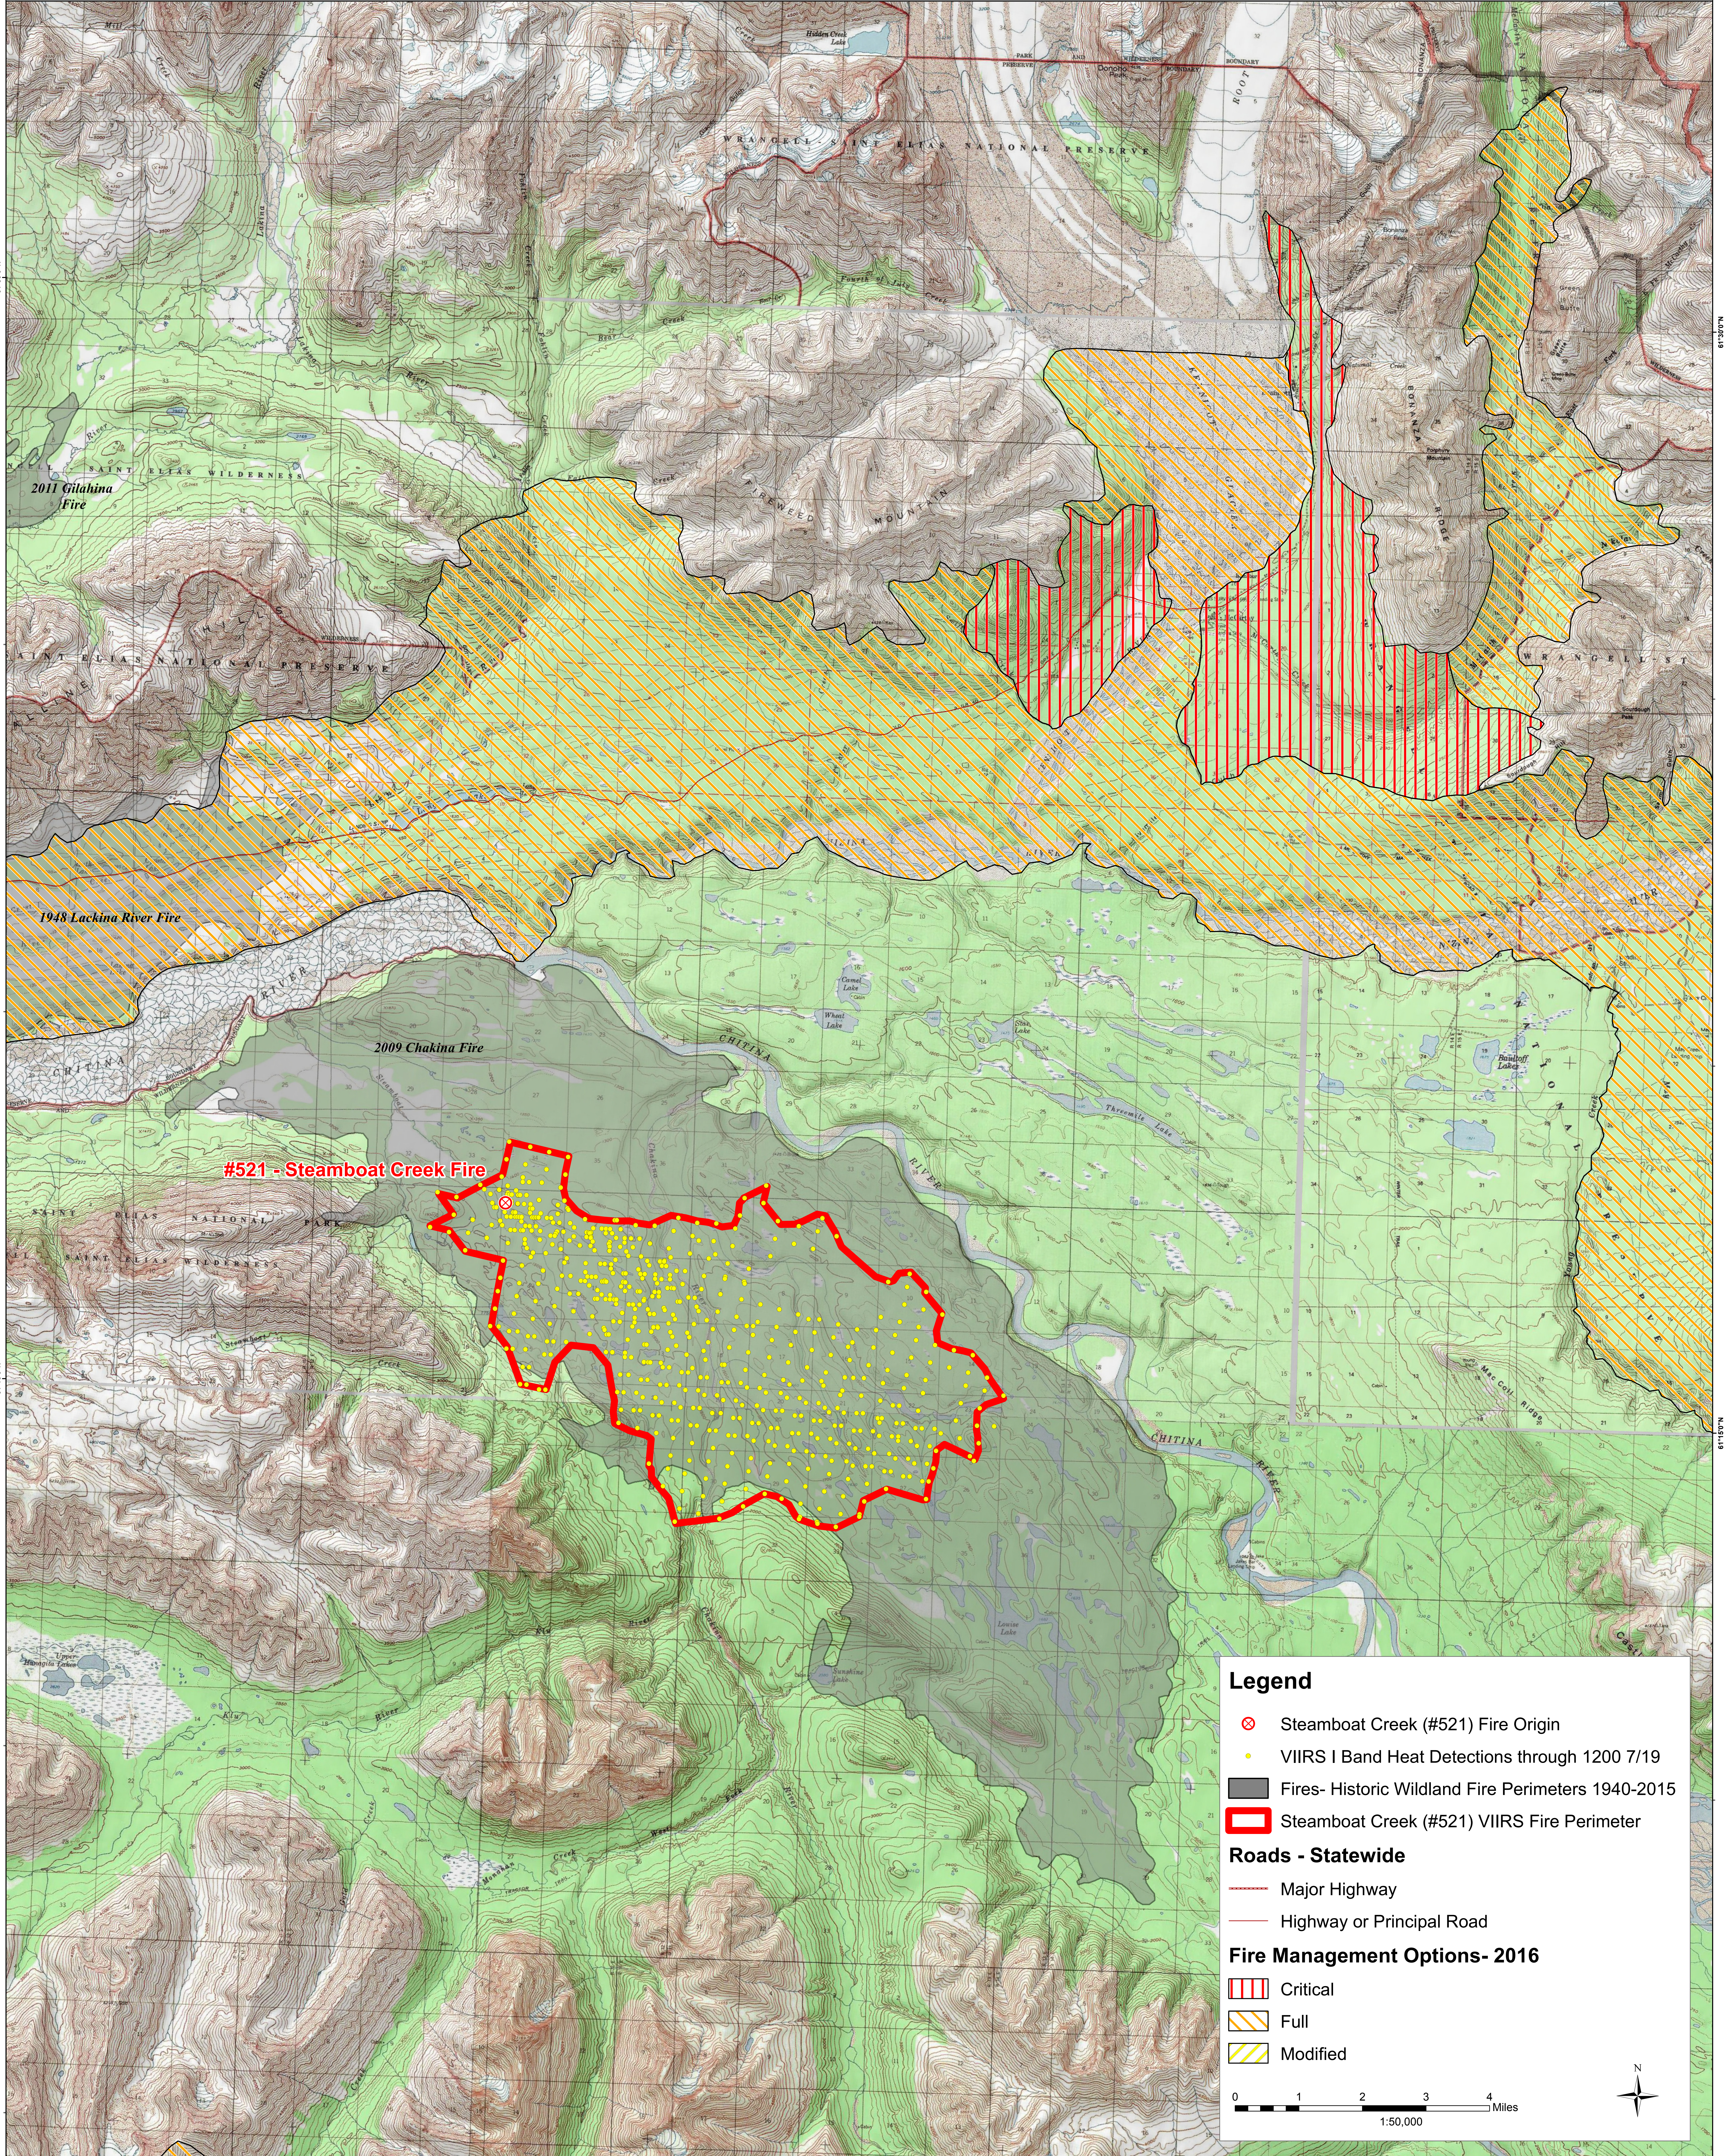

# Steamboat Creek Fire

## 1300 July 19, 2016

# AK-CRS-521

## 18,147.5 acres

**Legend**

- ⊗ Steamboat Creek (#521) Fire Origin
- VIIRS I Band Heat Detections through 1200 7/19
- Fires- Historic Wildland Fire Perimeters 1940-2015
- Steamboat Creek (#521) VIIRS Fire Perimeter