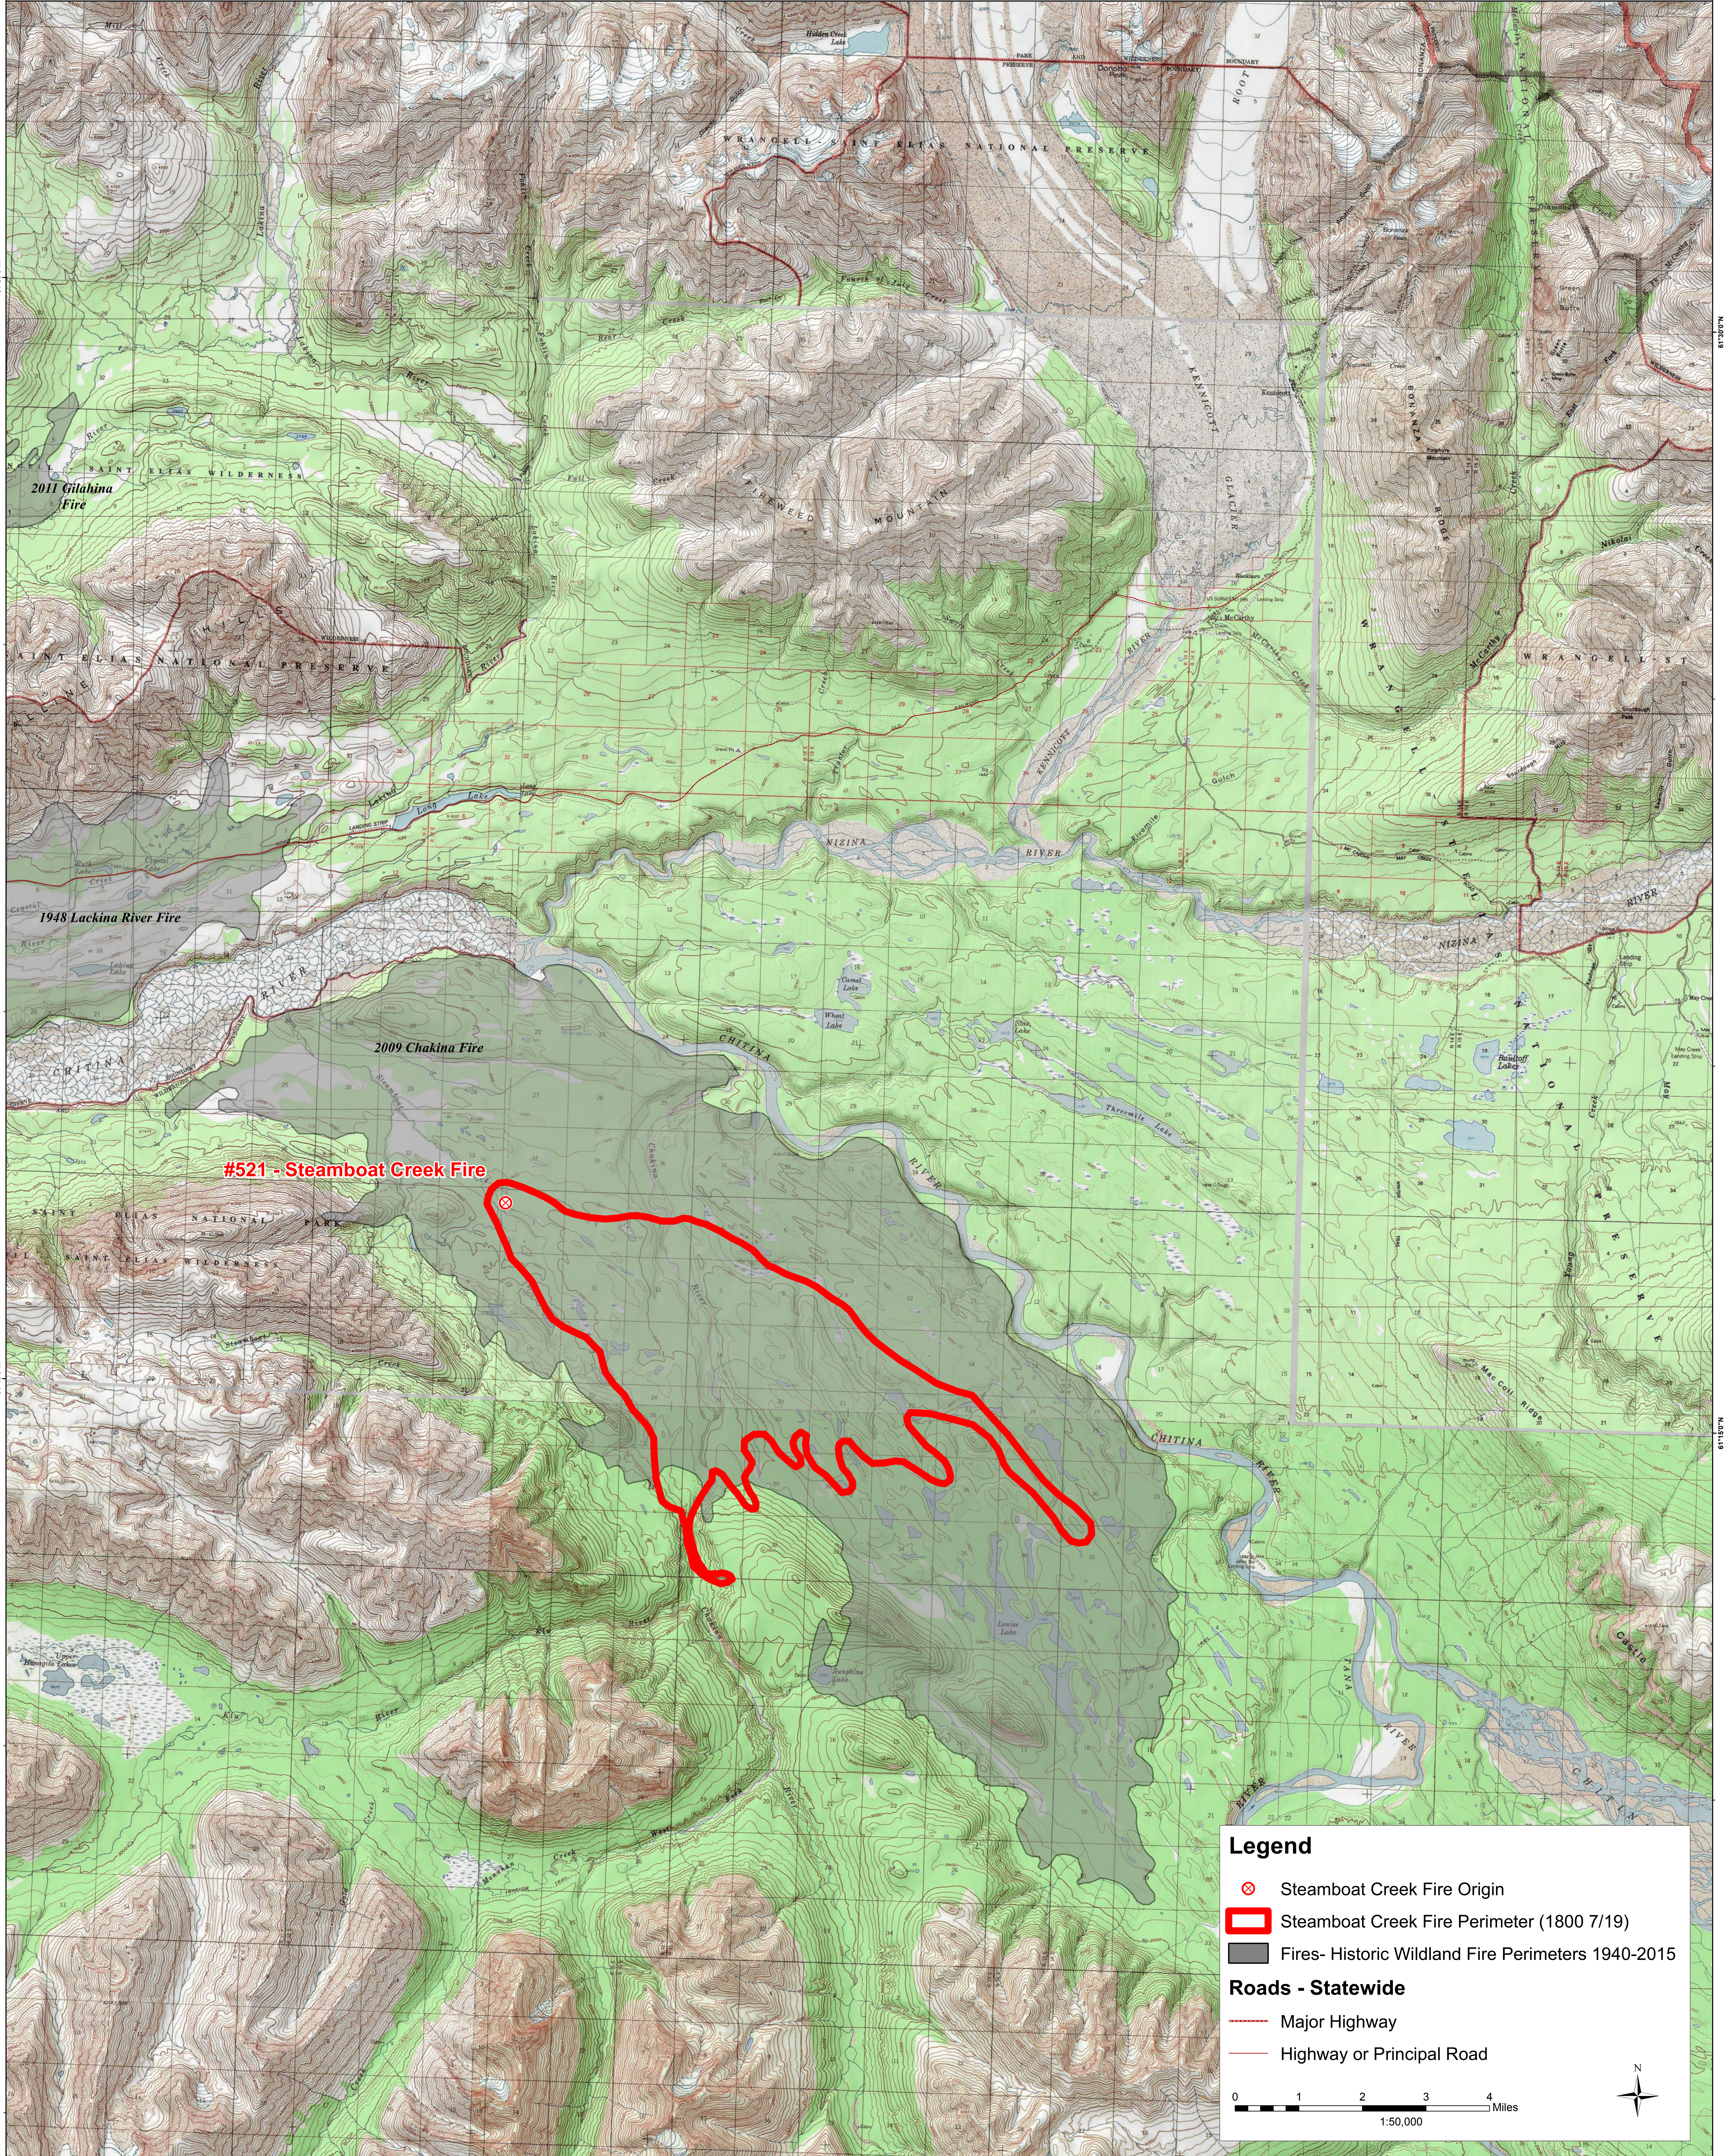

Steamboat Creek Fire

1200 July 20, 2016

AK-CRS-521

12,263 acres

#521 - Steamboat Creek Fire

Legend

- ⊗ Steamboat Creek Fire Origin
 - ▭ Steamboat Creek Fire Perimeter (1800 7/19)
 - ▭ Fires- Historic Wildland Fire Perimeters 1940-2015
- Roads - Statewide**
- Major Highway
 - Highway or Principal Road