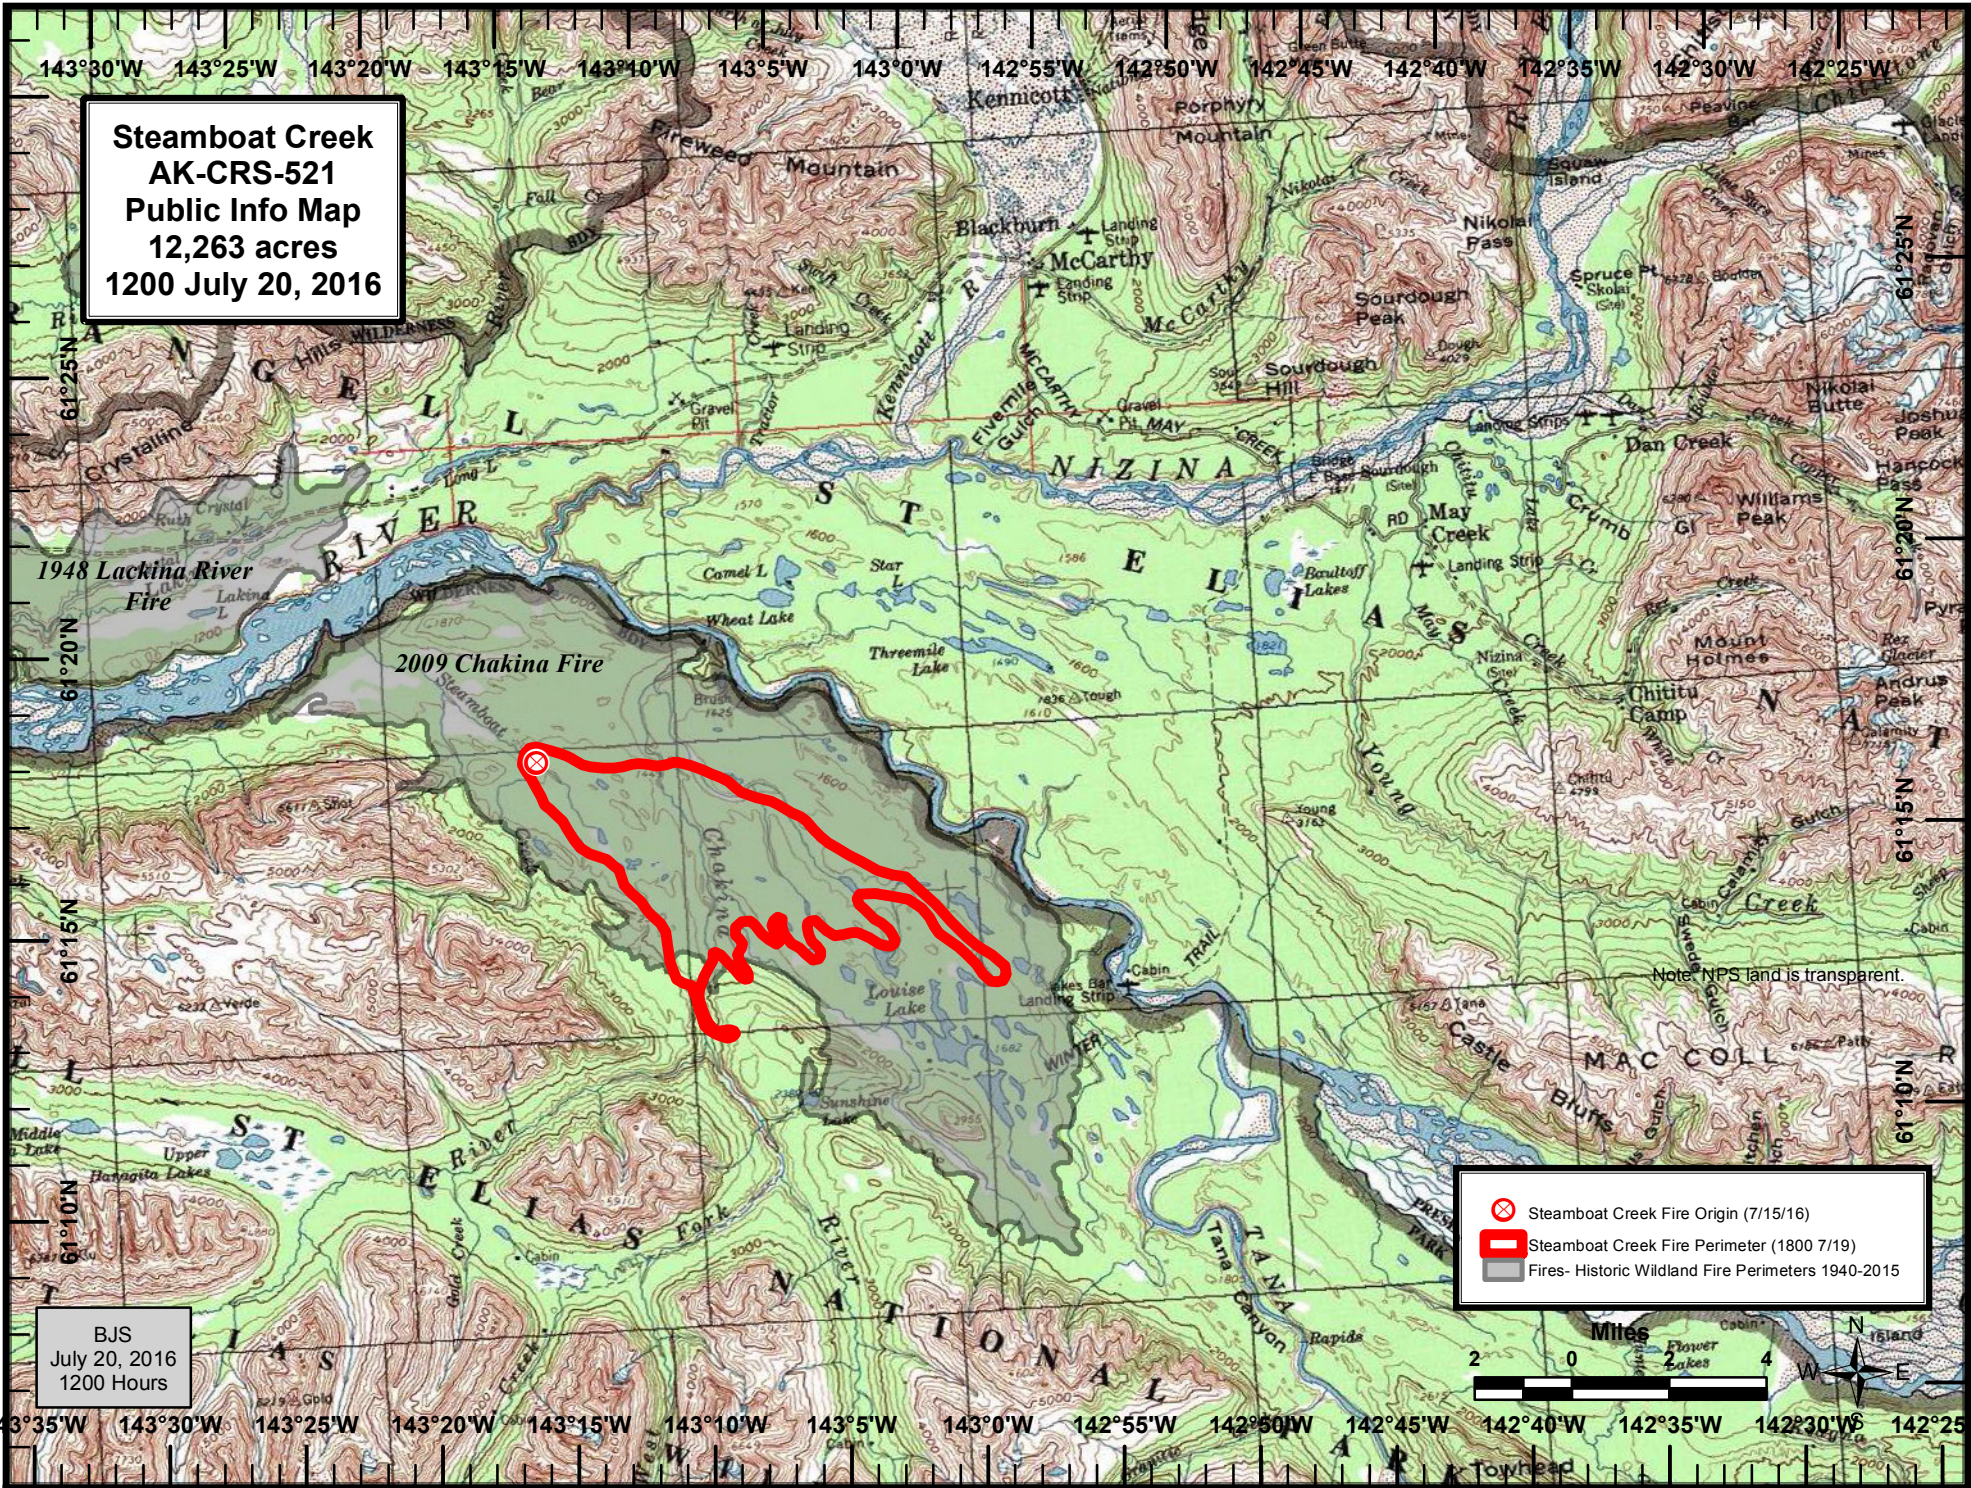

**Steamboat Creek
AK-CRS-521
Public Info Map
12,263 acres
1200 July 20, 2016**

- Steamboat Creek Fire Origin (7/15/16)
- Steamboat Creek Fire Perimeter (1800 7/19)
- Fires- Historic Wildland Fire Perimeters 1940-2015

BJS
July 20, 2016
1200 Hours