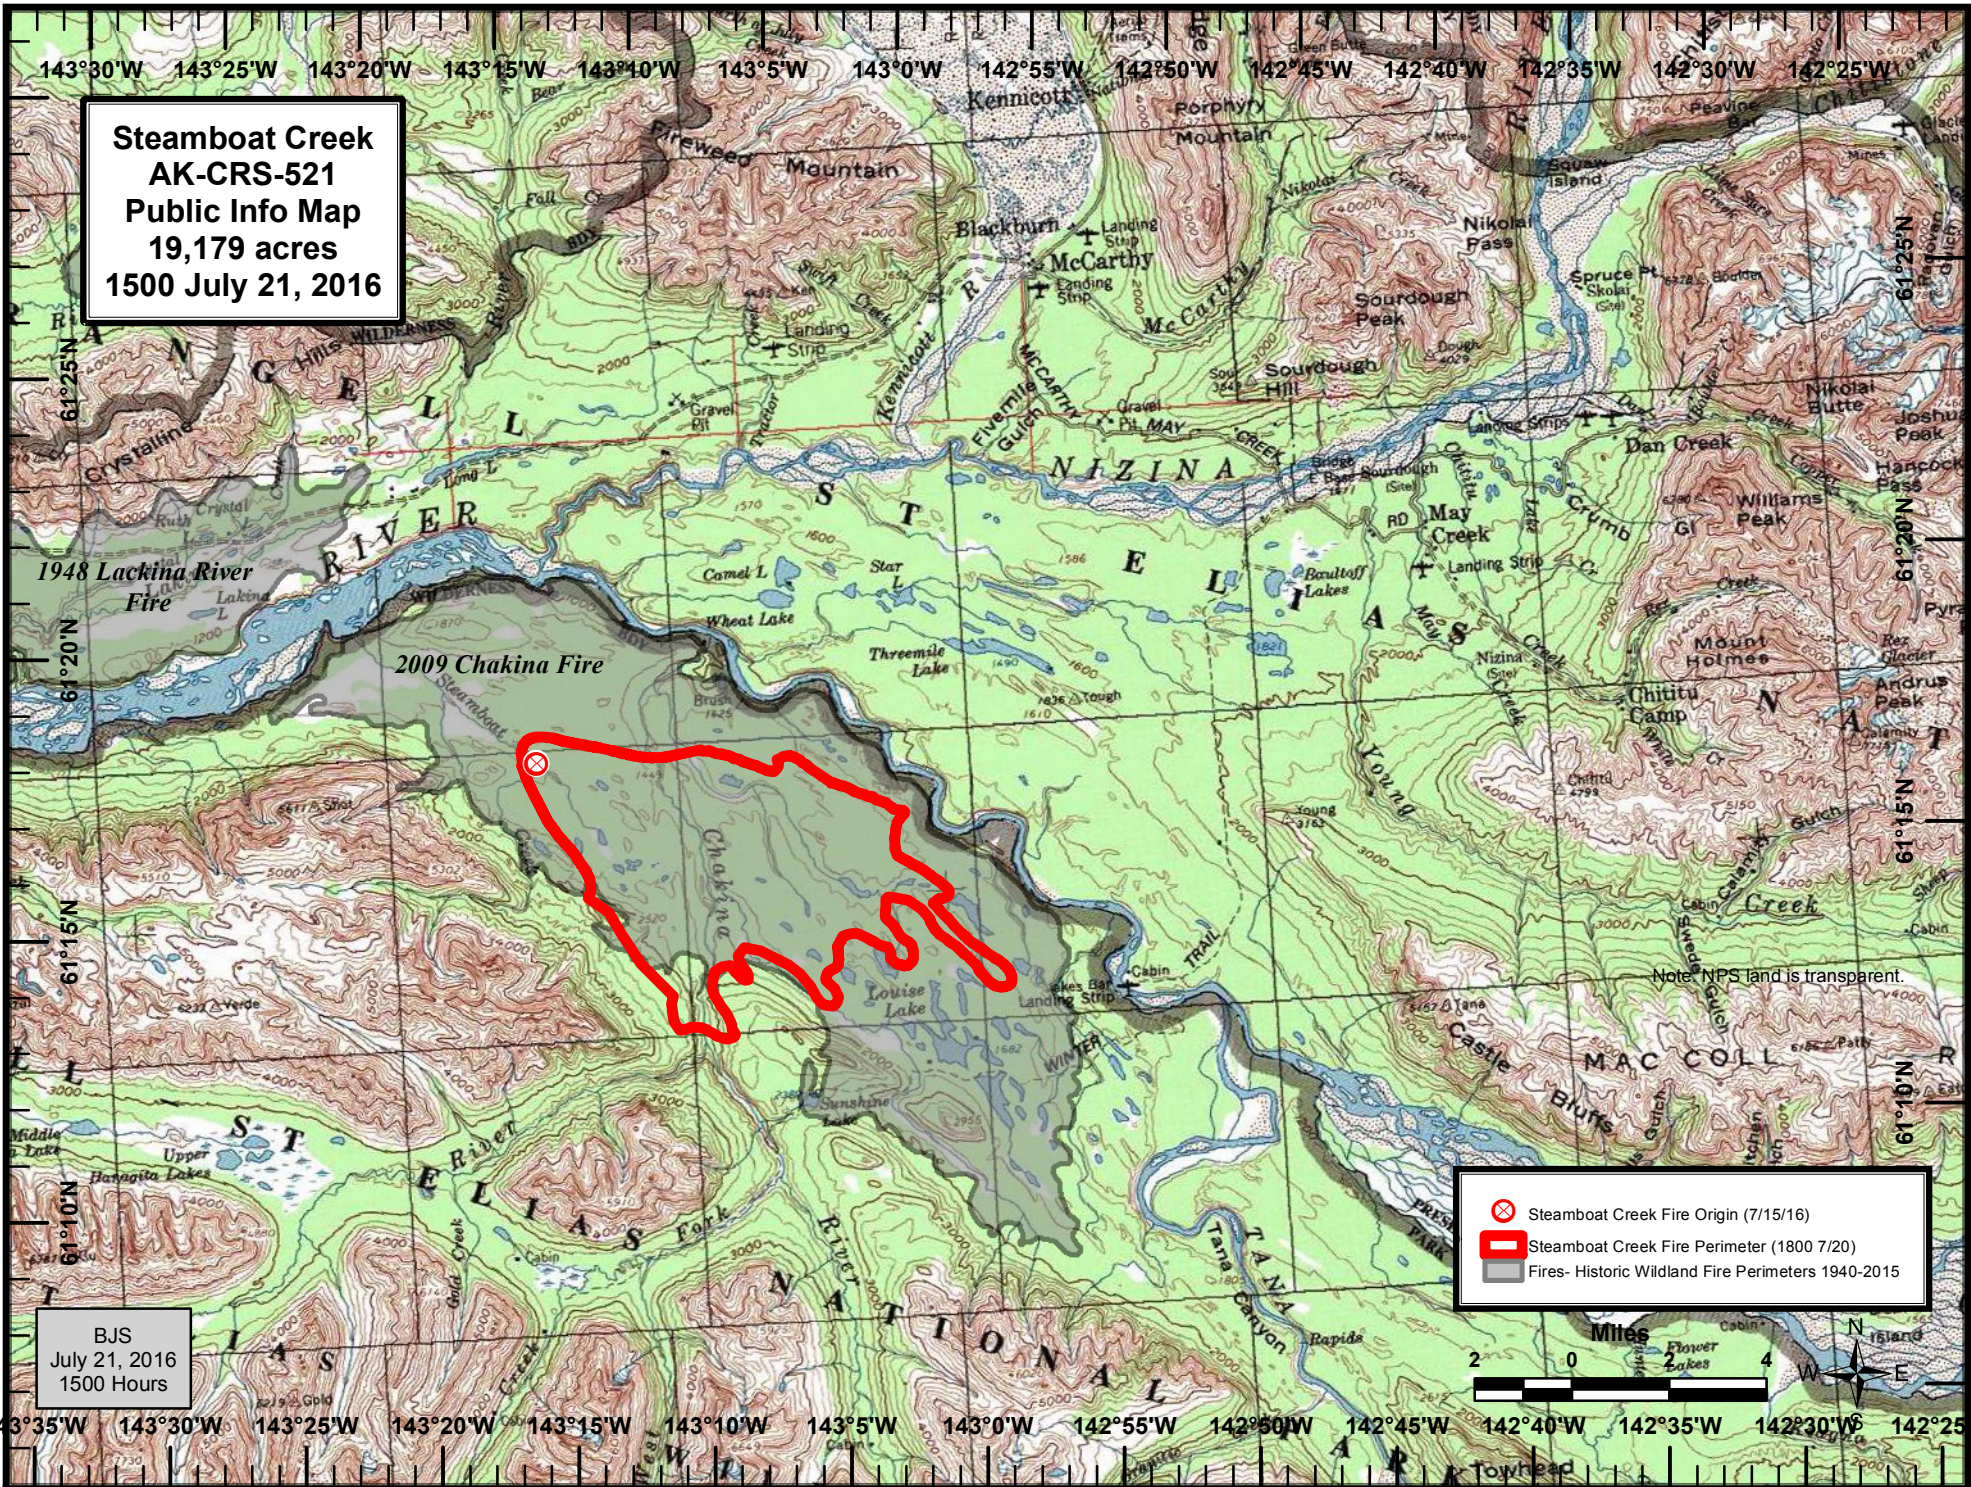

**Steamboat Creek  
AK-CRS-521  
Public Info Map  
19,179 acres  
1500 July 21, 2016**

- ⊗ Steamboat Creek Fire Origin (7/15/16)
- ▭ Steamboat Creek Fire Perimeter (1800 7/20)
- ▭ Fires- Historic Wildland Fire Perimeters 1940-2015

BJS  
July 21, 2016  
1500 Hours