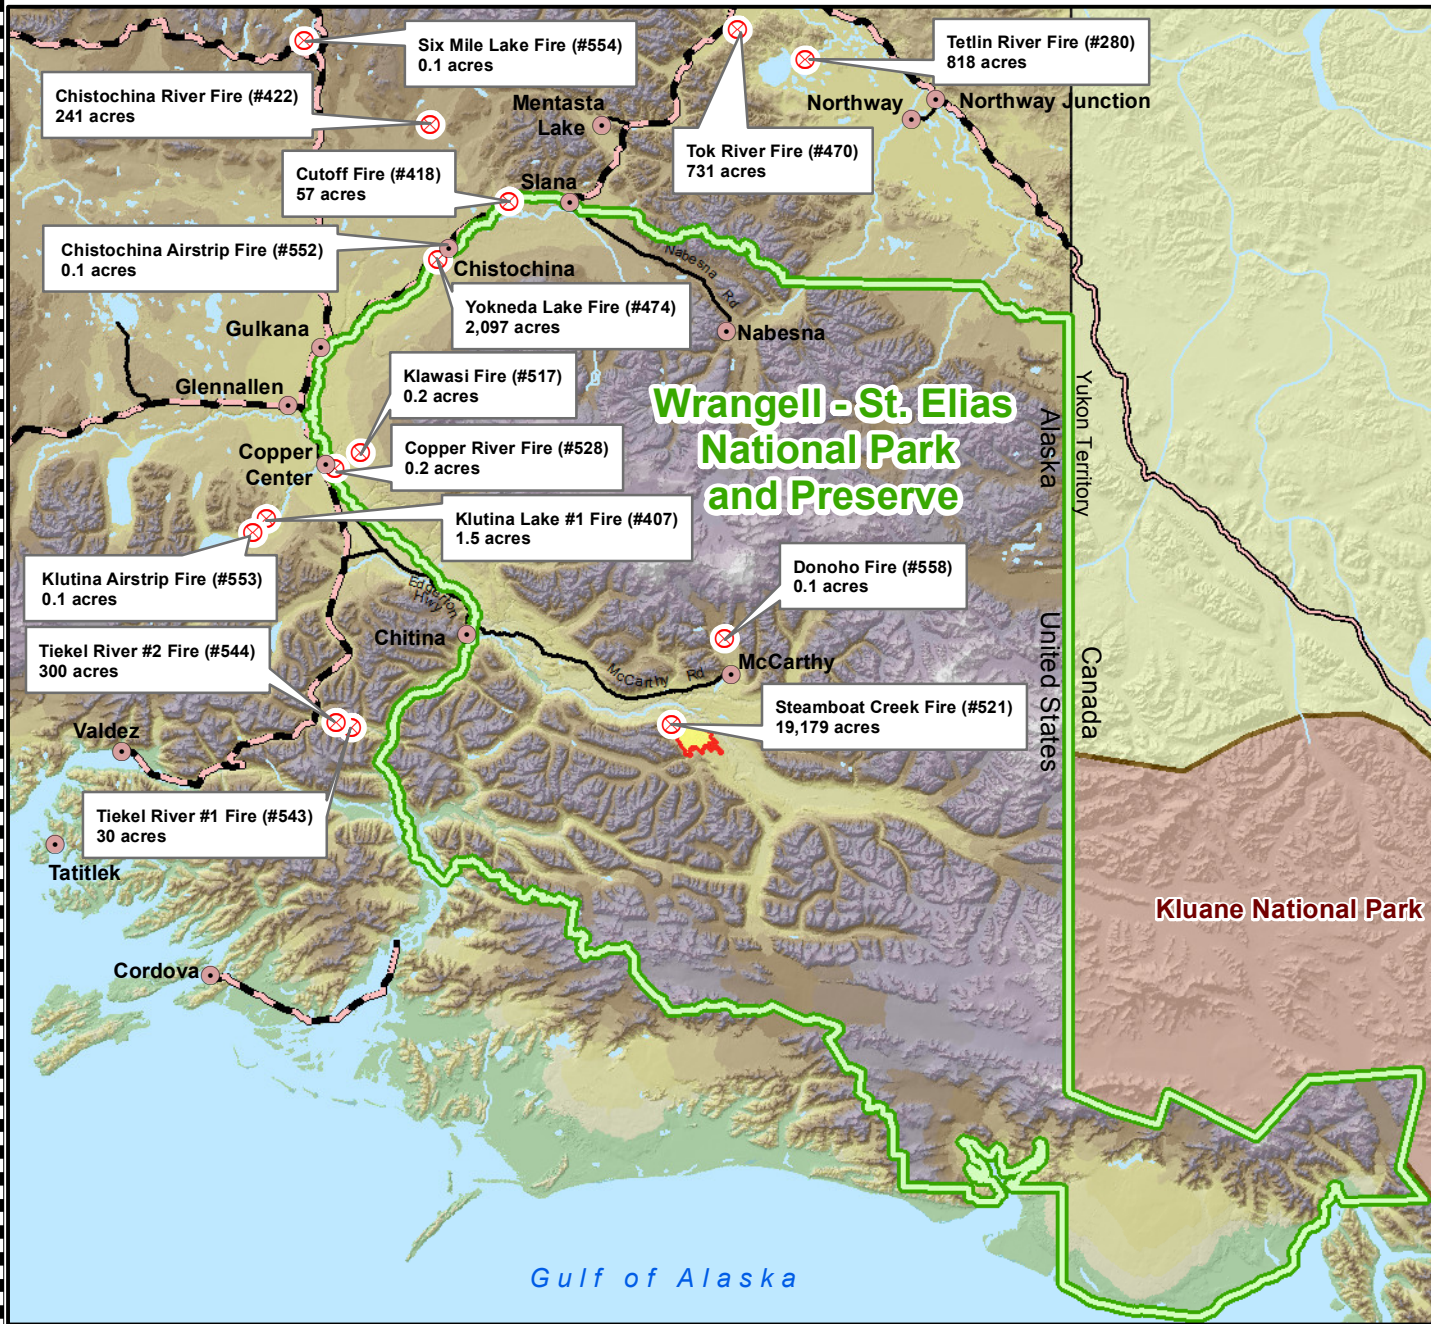

Wildland Fires in and around Wrangell - St. Elias National Park & Preserve

July 21, 2016

Alaska Region
National Park Service
U. S. Department of the Interior

Legend

- Fire Origin
- Fire Perimeter
- Town / Village
- Primary Road
- Secondary Road
- Wrangell-St. Elias National Park and Preserve Boundary