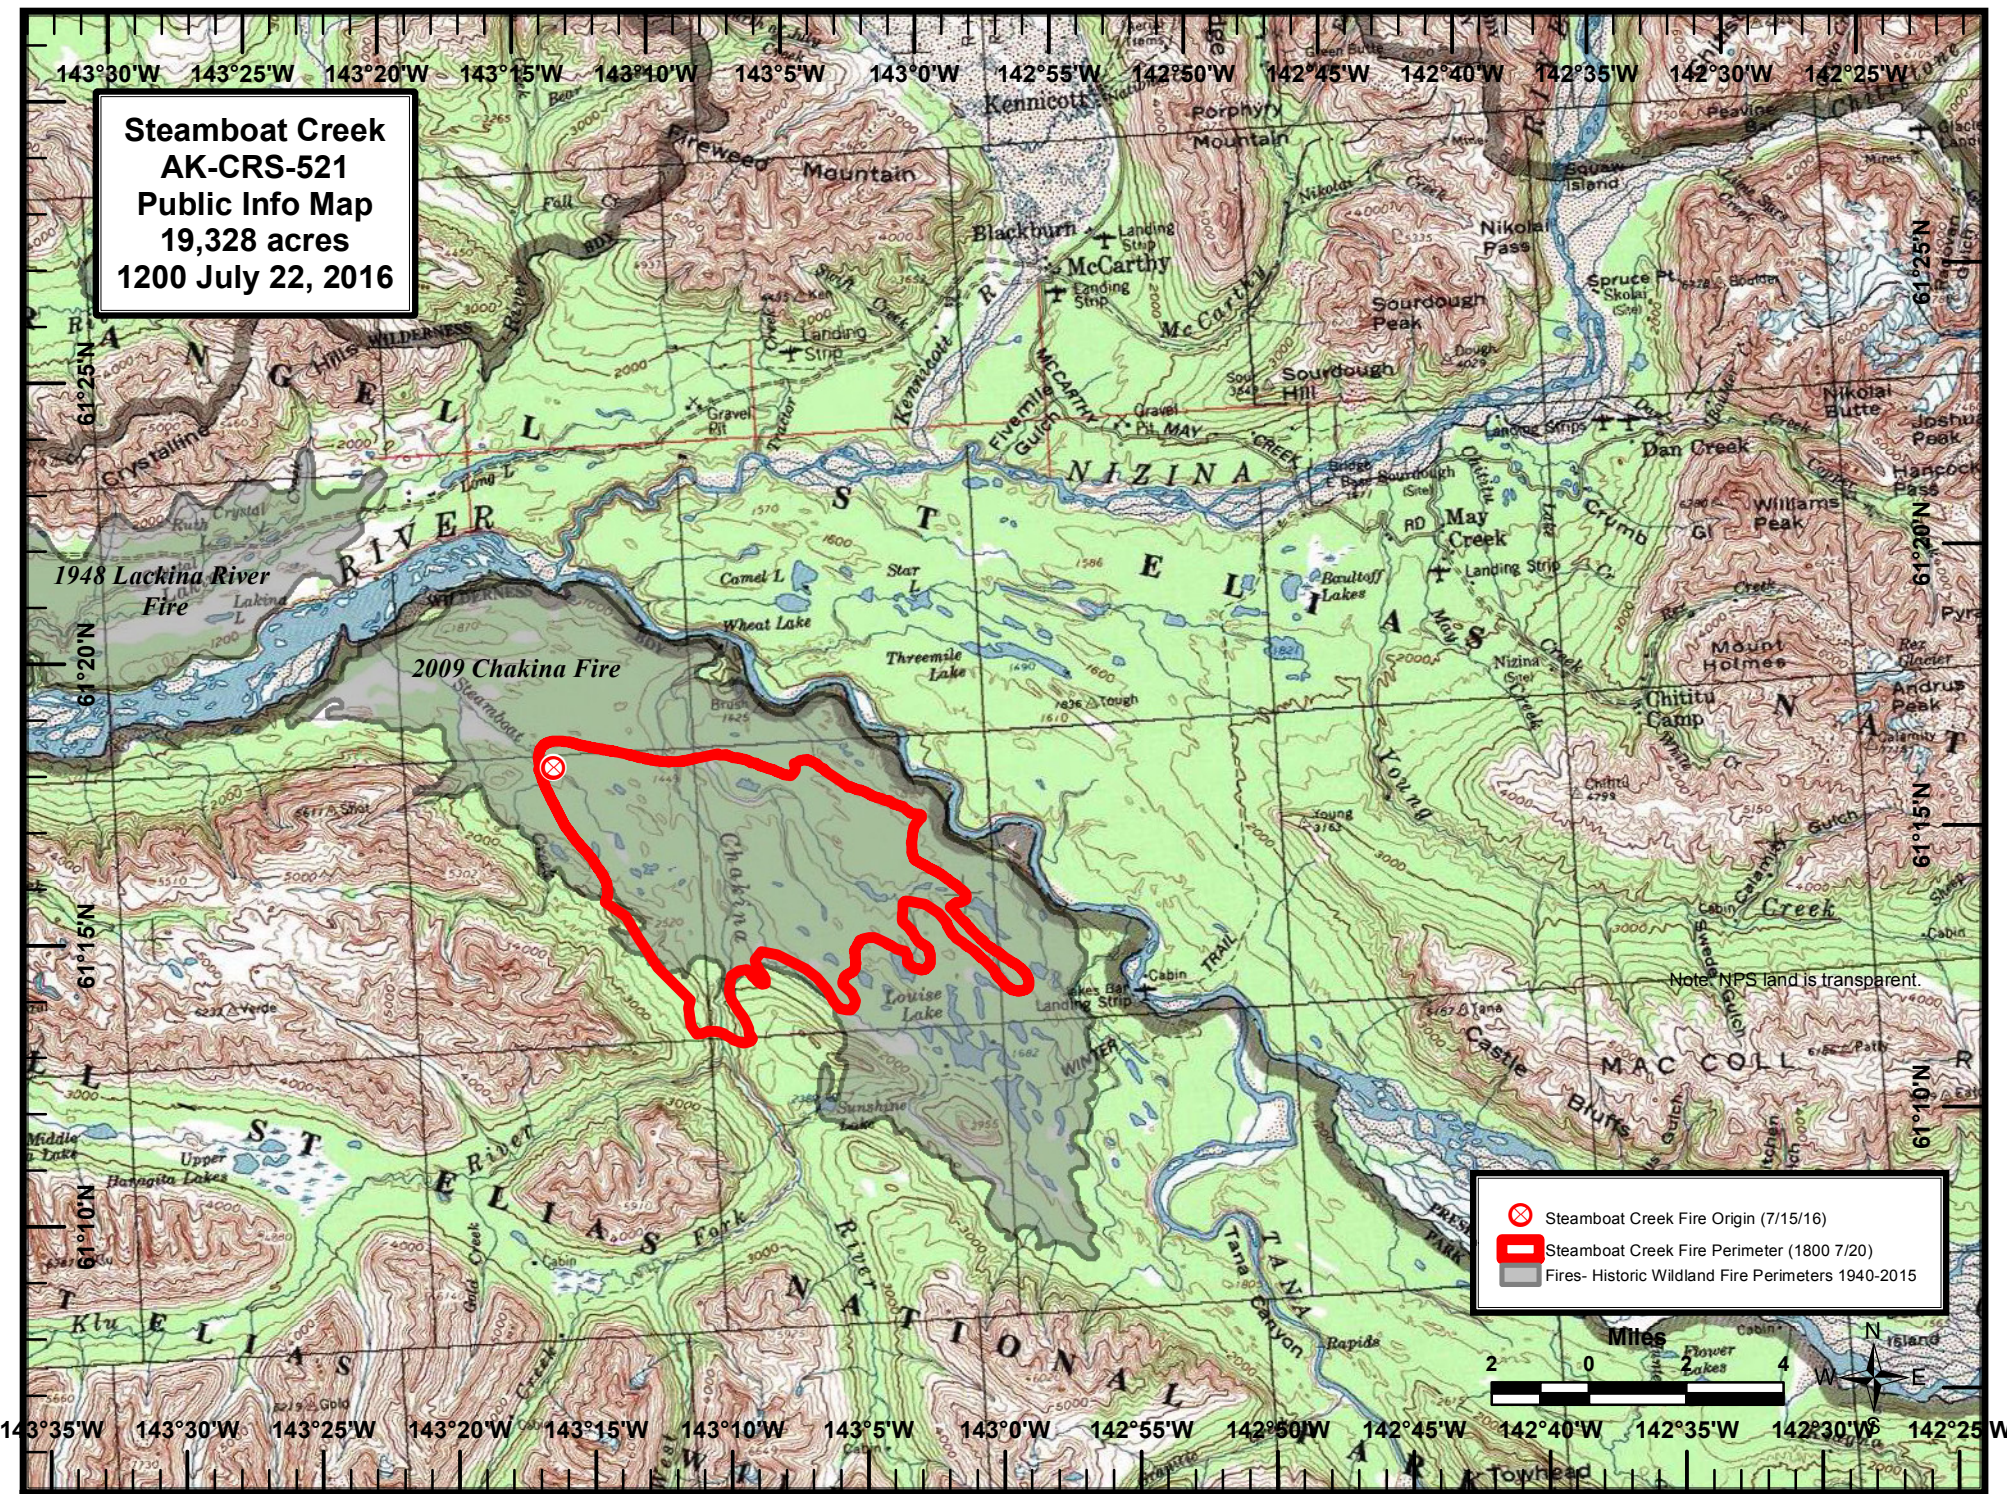

**Steamboat Creek
AK-CRS-521
Public Info Map
19,328 acres
1200 July 22, 2016**

Note: NPS land is transparent.

-  Steamboat Creek Fire Origin (7/15/16)
-  Steamboat Creek Fire Perimeter (1800 7/20)
-  Fires- Historic Wildland Fire Perimeters 1940-2015