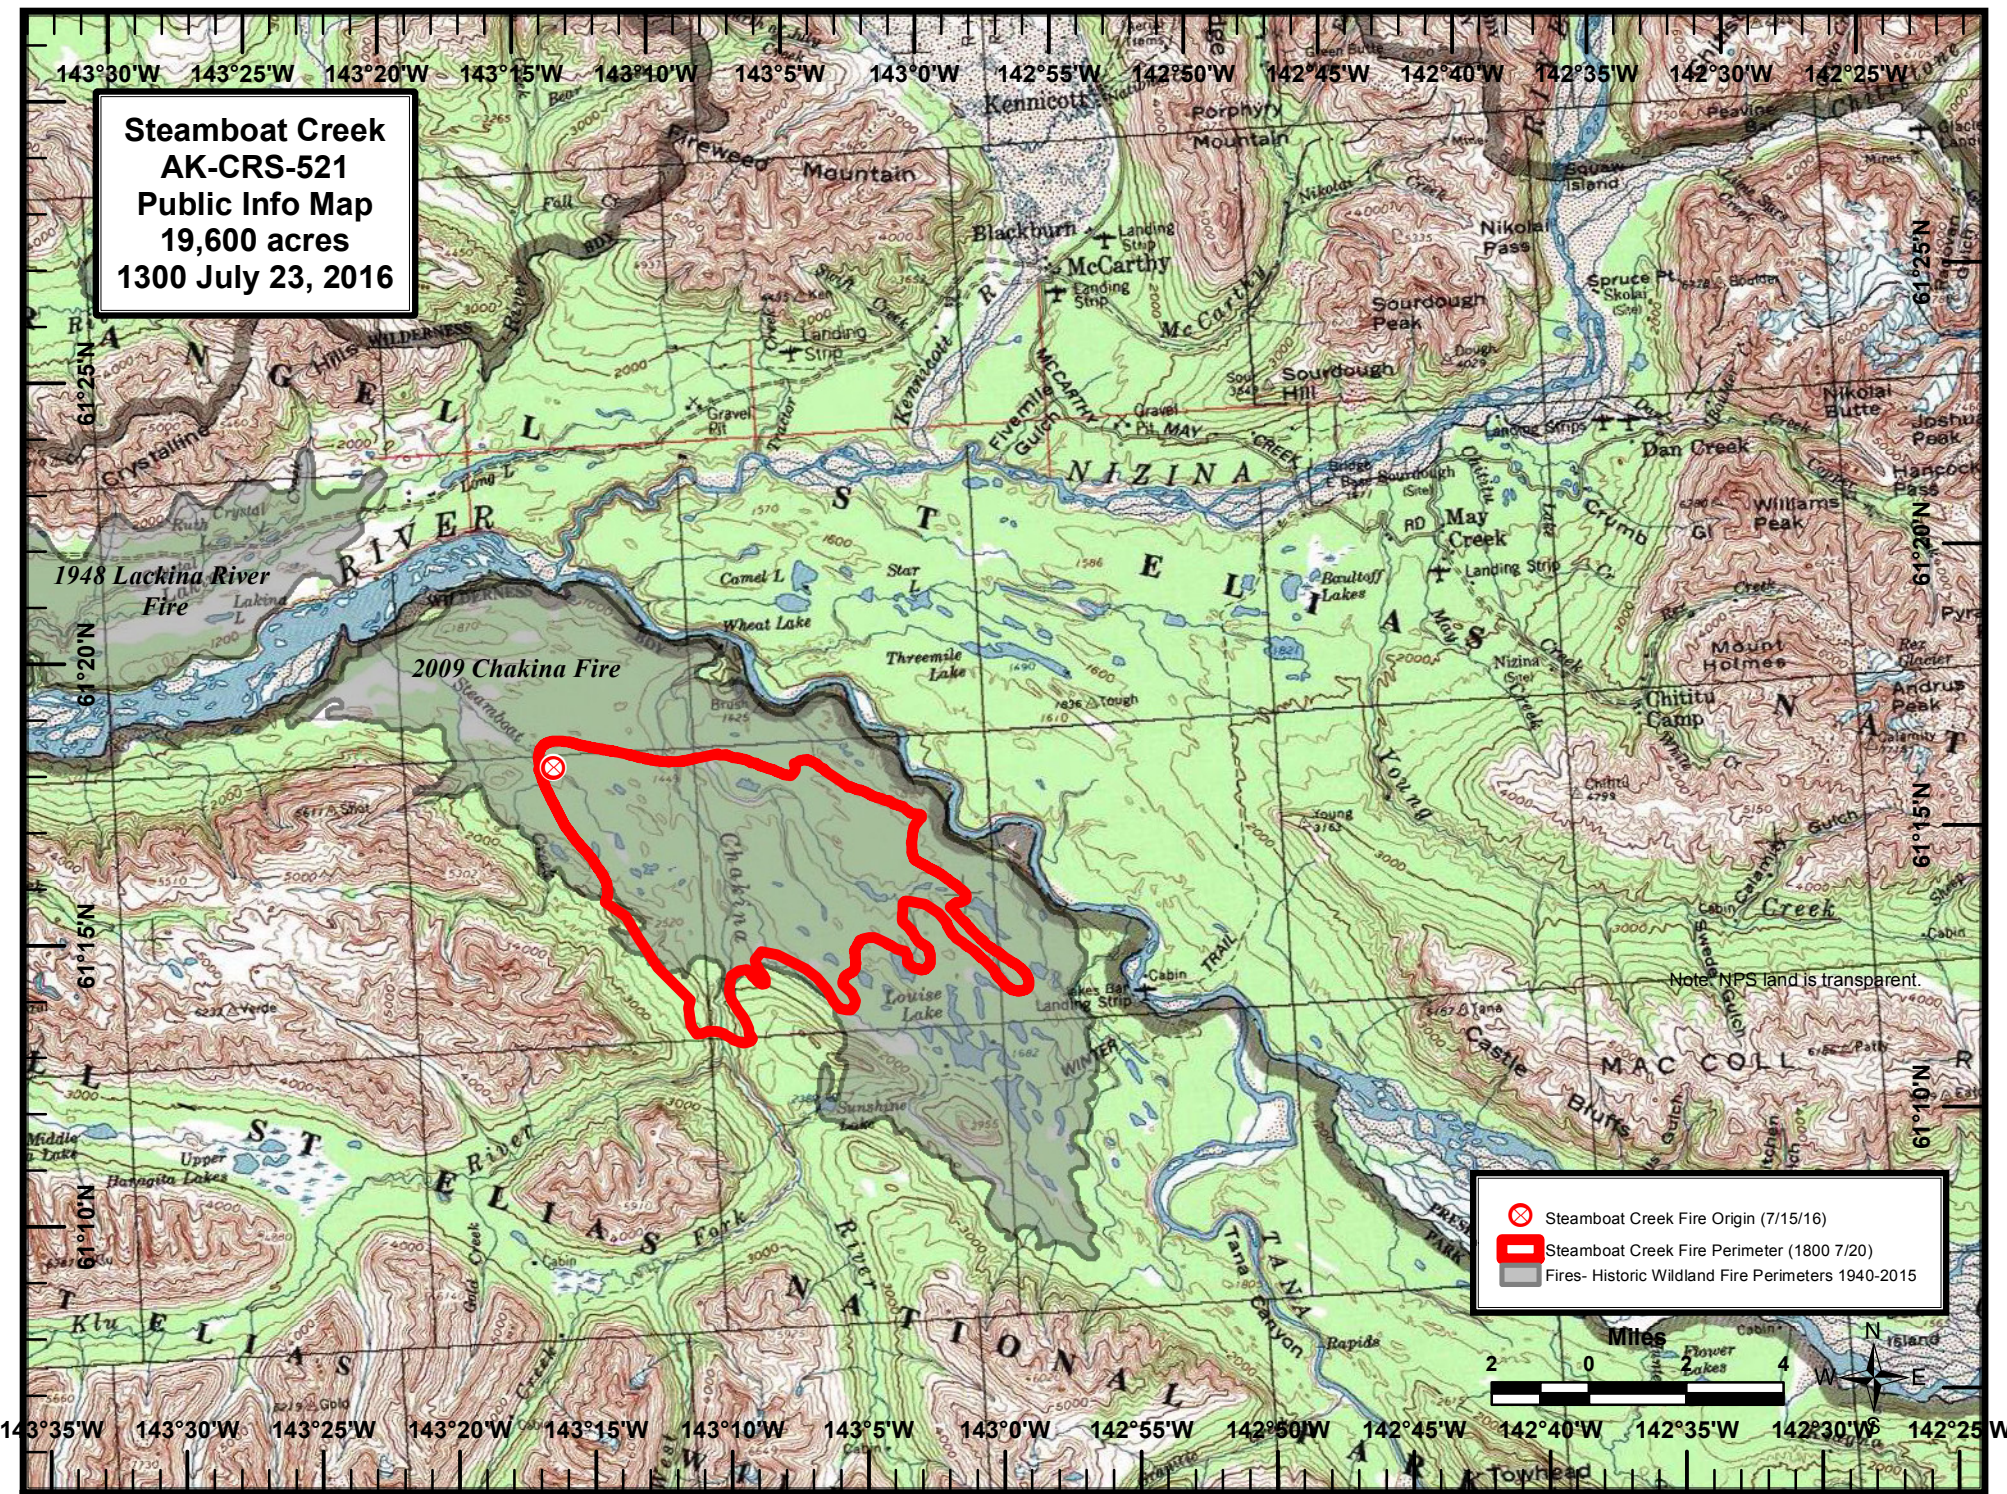

**Steamboat Creek  
AK-CRS-521  
Public Info Map  
19,600 acres  
1300 July 23, 2016**

Note: NPS land is transparent.

- Steamboat Creek Fire Origin (7/15/16)
- Steamboat Creek Fire Perimeter (1800 7/20)
- Fires- Historic Wildland Fire Perimeters 1940-2015