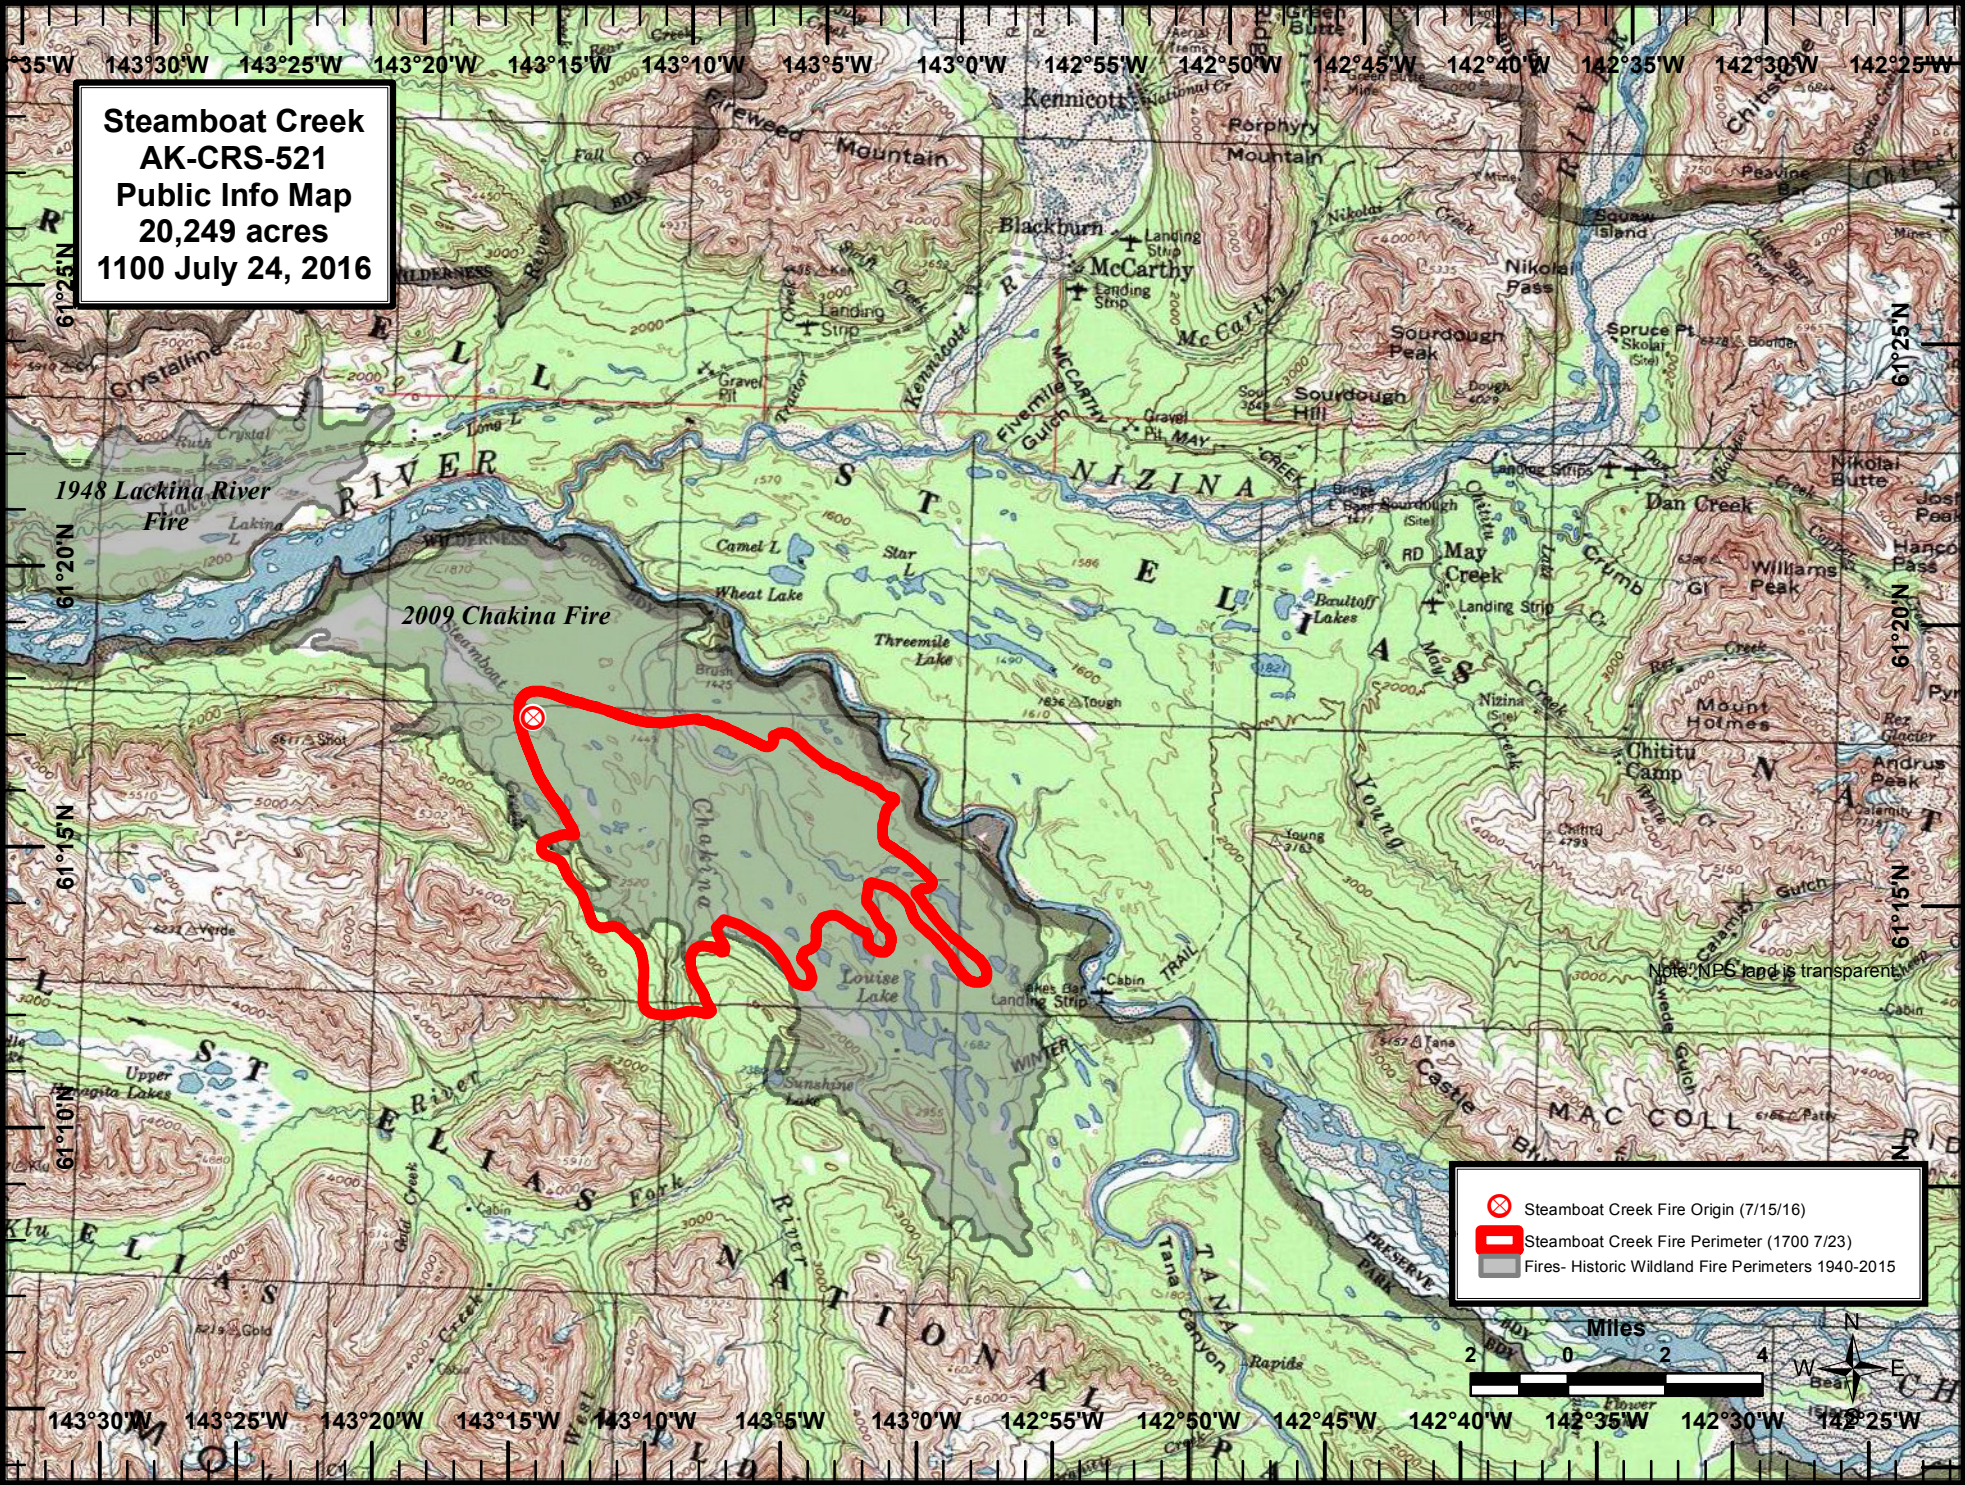

**Steamboat Creek
AK-CRS-521
Public Info Map
20,249 acres
1100 July 24, 2016**

⊗ Steamboat Creek Fire Origin (7/15/16)
▭ Steamboat Creek Fire Perimeter (1700 7/23)
▭ Fires- Historic Wildland Fire Perimeters 1940-2015