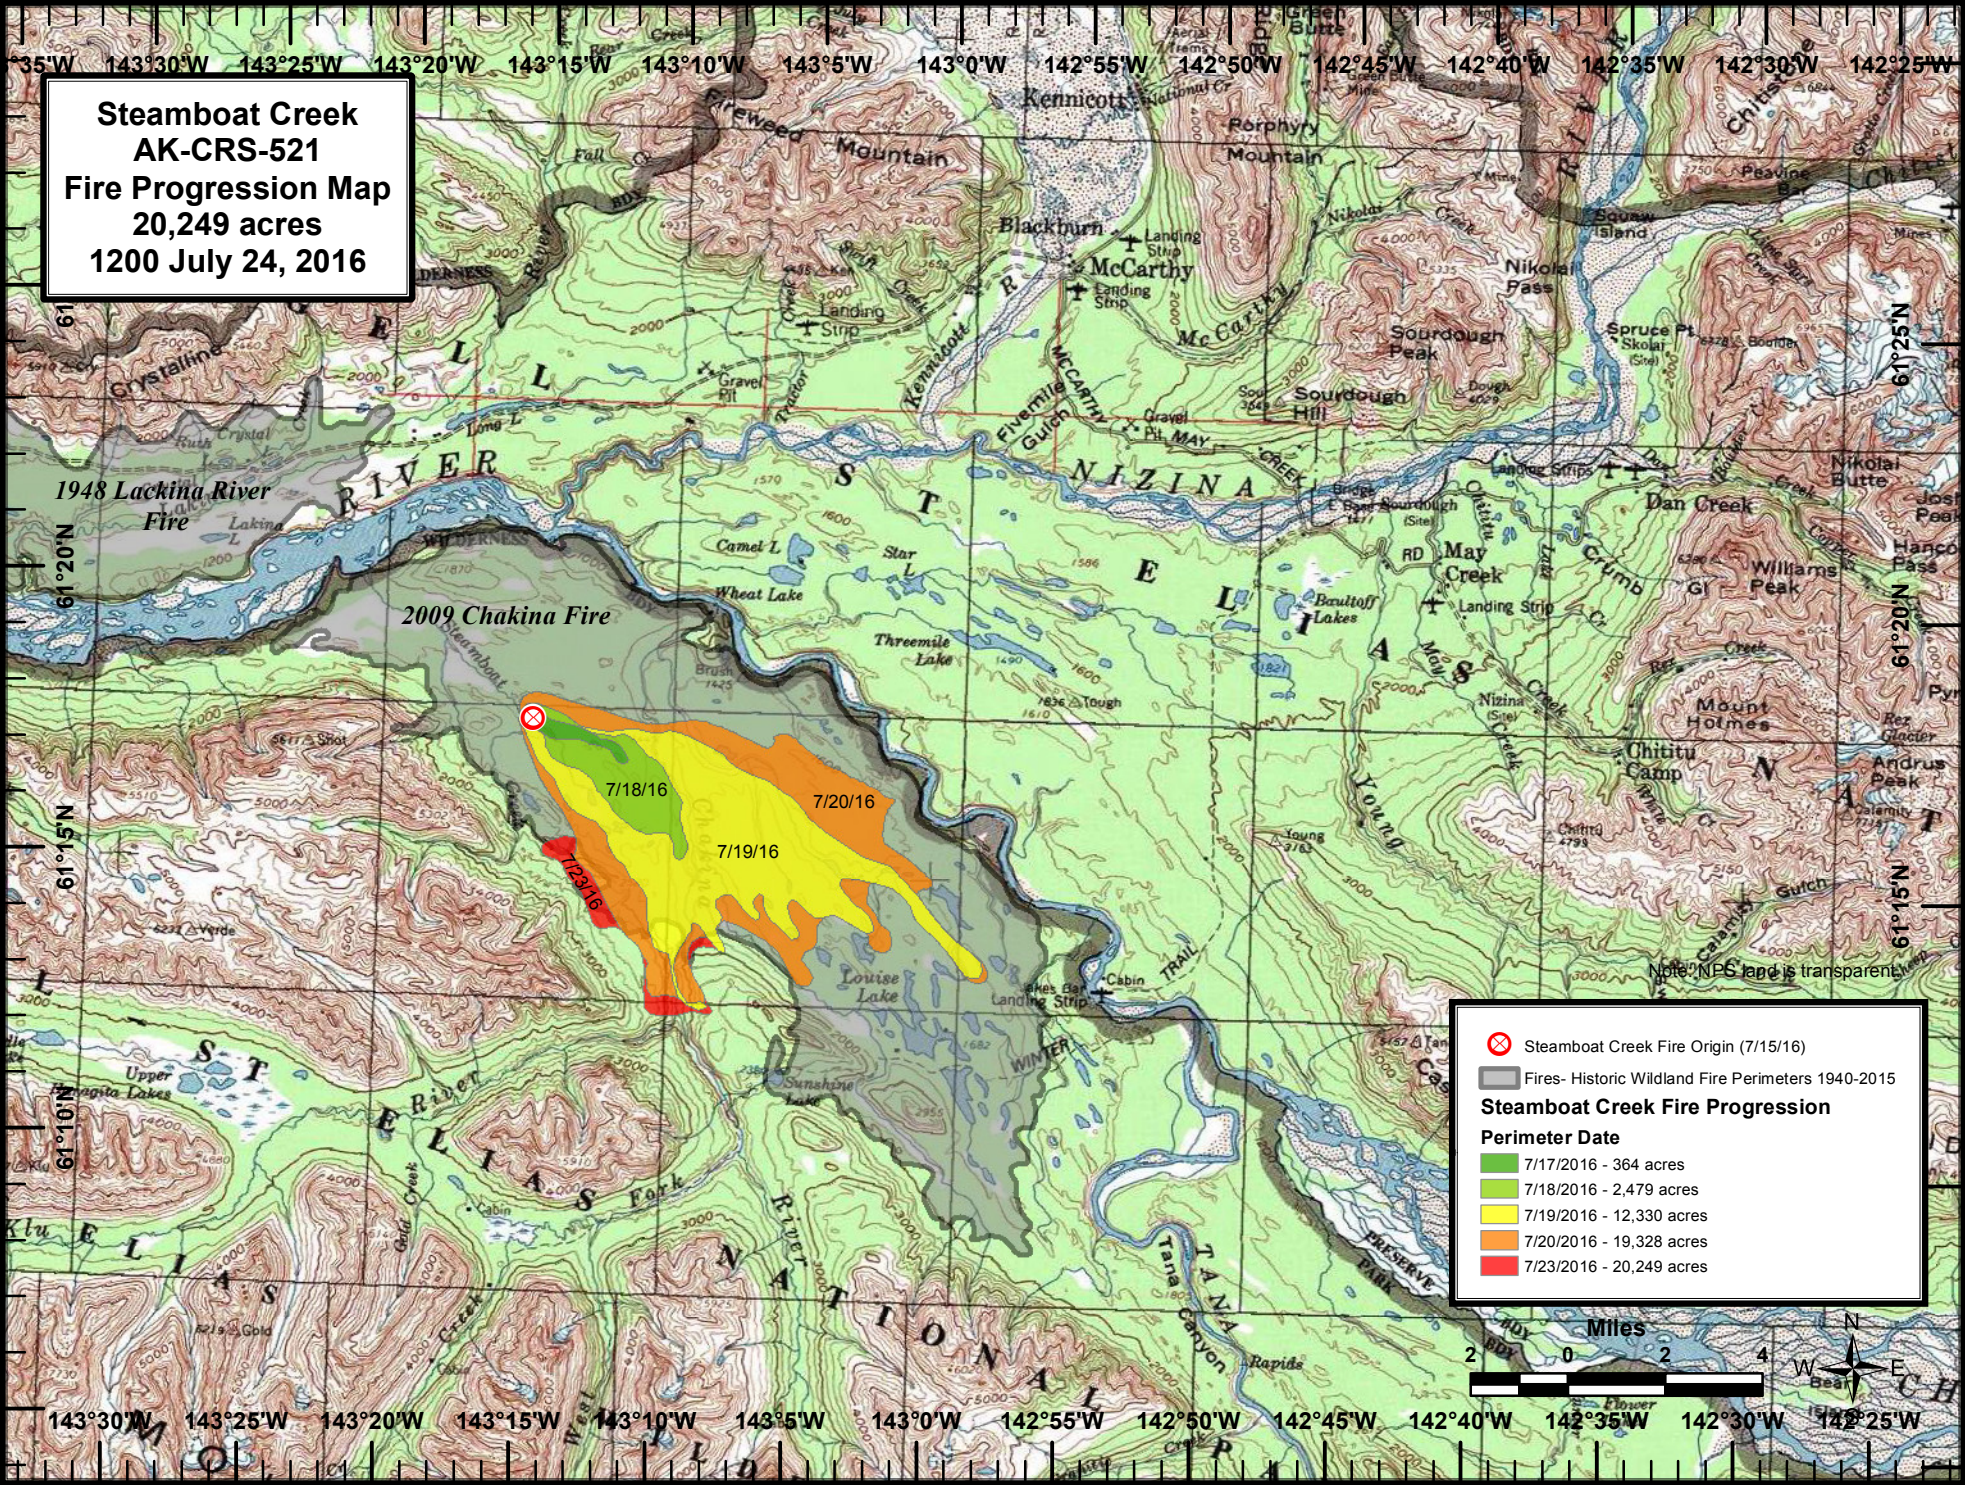

**Steamboat Creek  
AK-CRS-521  
Fire Progression Map  
20,249 acres  
1200 July 24, 2016**

⊗ Steamboat Creek Fire Origin (7/15/16)

▒ Fires- Historic Wildland Fire Perimeters 1940-2015

**Steamboat Creek Fire Progression**

**Perimeter Date**

- 7/17/2016 - 364 acres
- 7/18/2016 - 2,479 acres
- 7/19/2016 - 12,330 acres
- 7/20/2016 - 19,328 acres
- 7/23/2016 - 20,249 acres

Note: NPS land is transparent