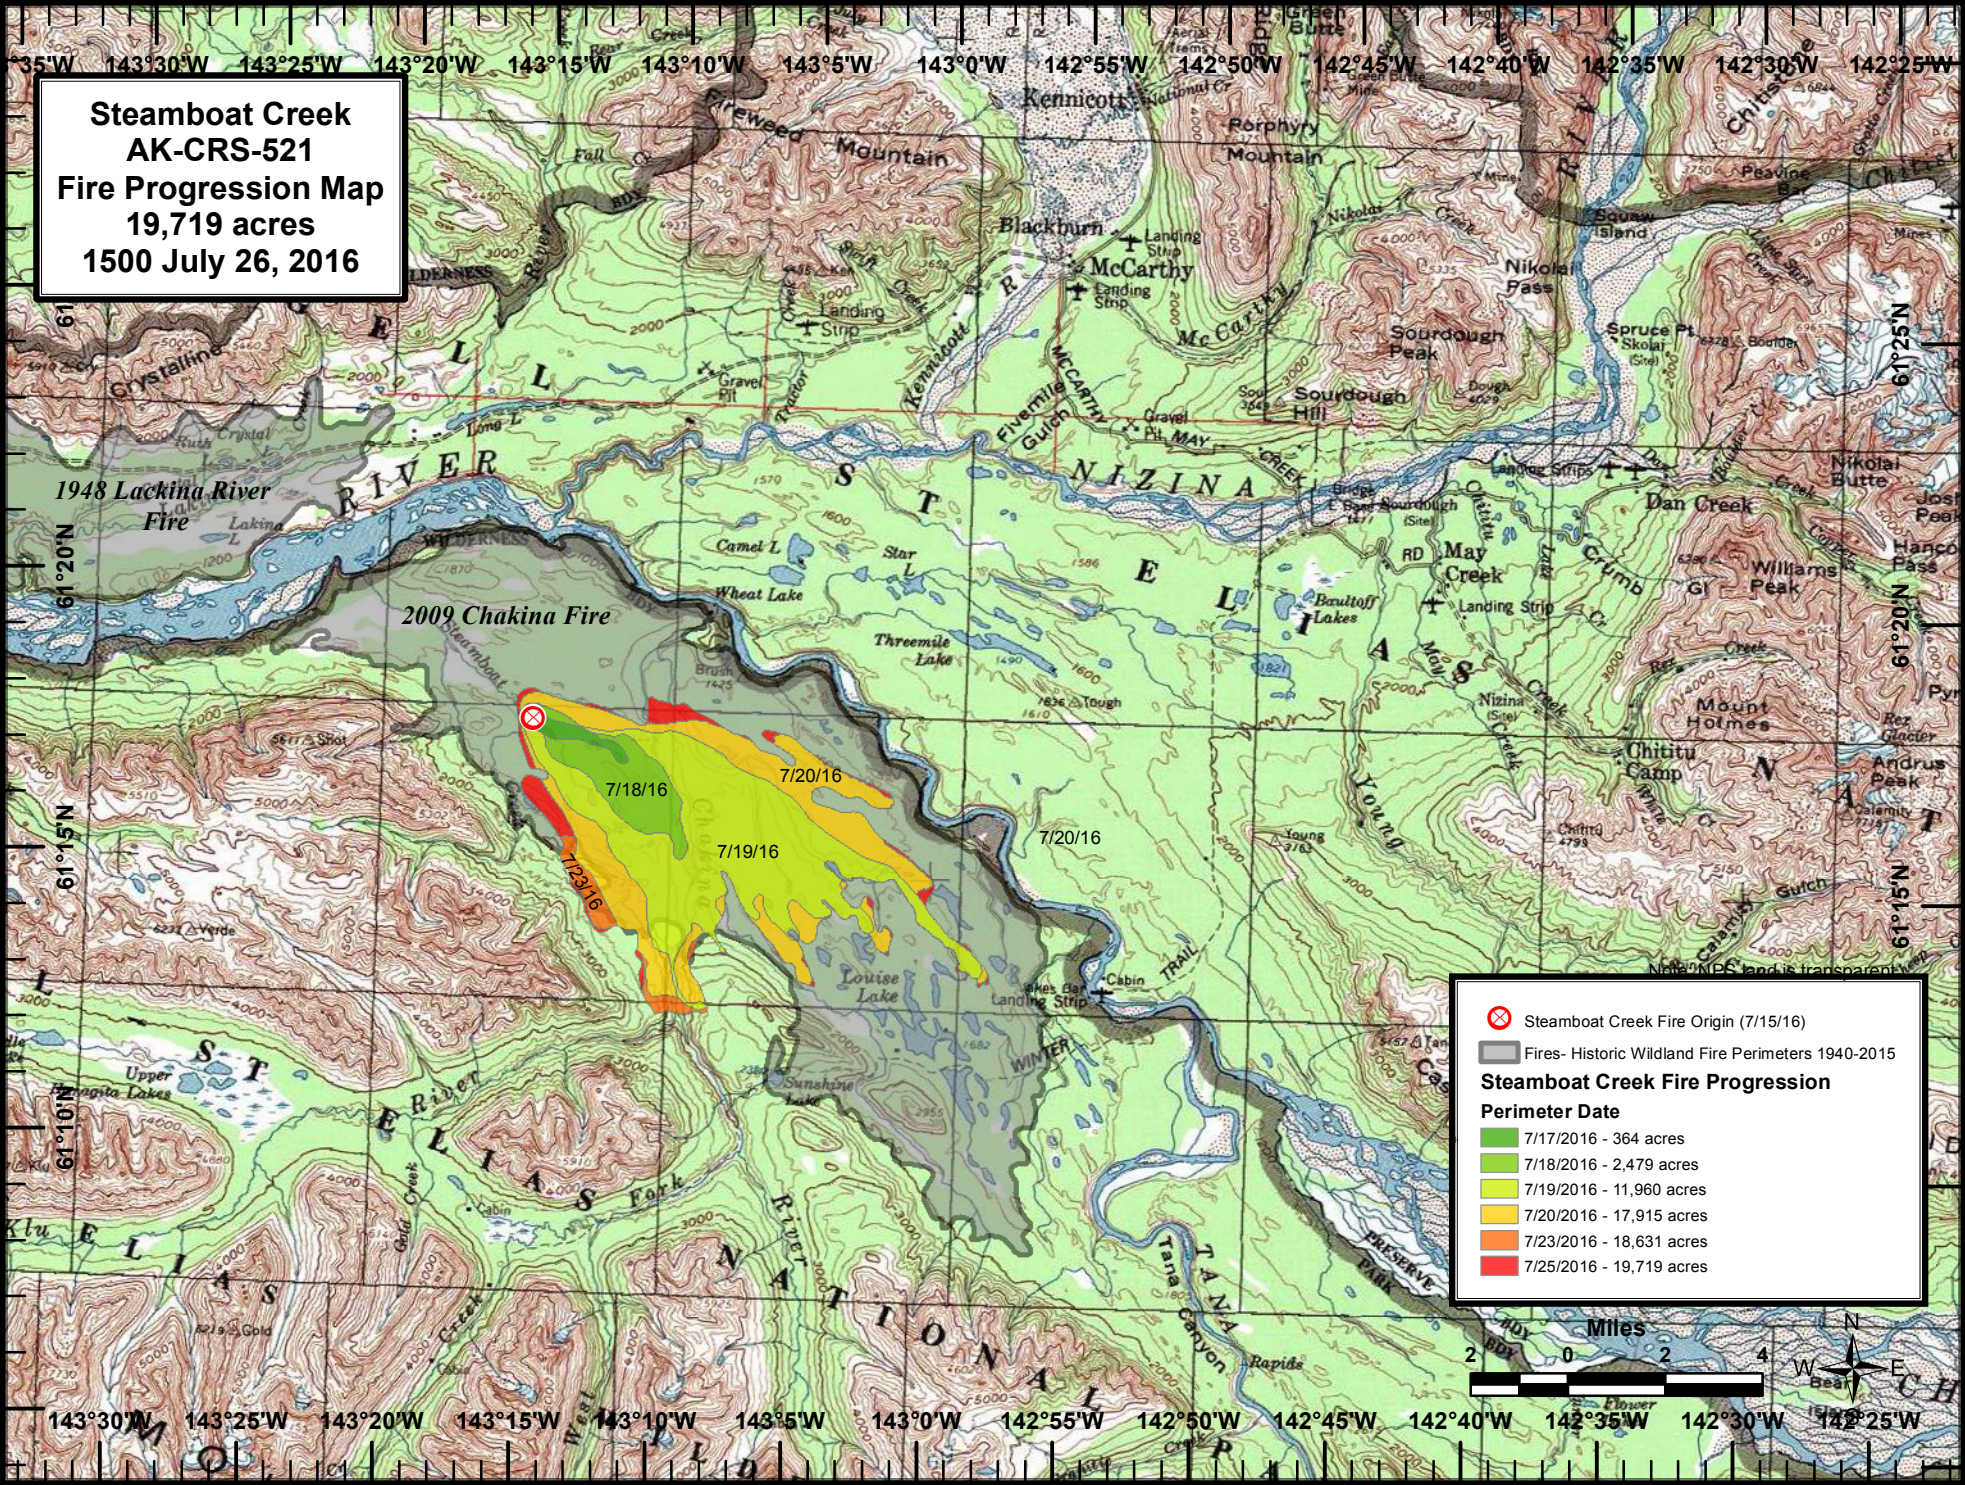

**Steamboat Creek  
 AK-CRS-521  
 Fire Progression Map  
 19,719 acres  
 1500 July 26, 2016**

⊗ Steamboat Creek Fire Origin (7/15/16)  
 Fires - Historic Wildland Fire Perimeters 1940-2015

**Steamboat Creek Fire Progression**

**Perimeter Date**

- 7/17/2016 - 364 acres
- 7/18/2016 - 2,479 acres
- 7/19/2016 - 11,960 acres
- 7/20/2016 - 17,915 acres
- 7/23/2016 - 18,631 acres
- 7/25/2016 - 19,719 acres