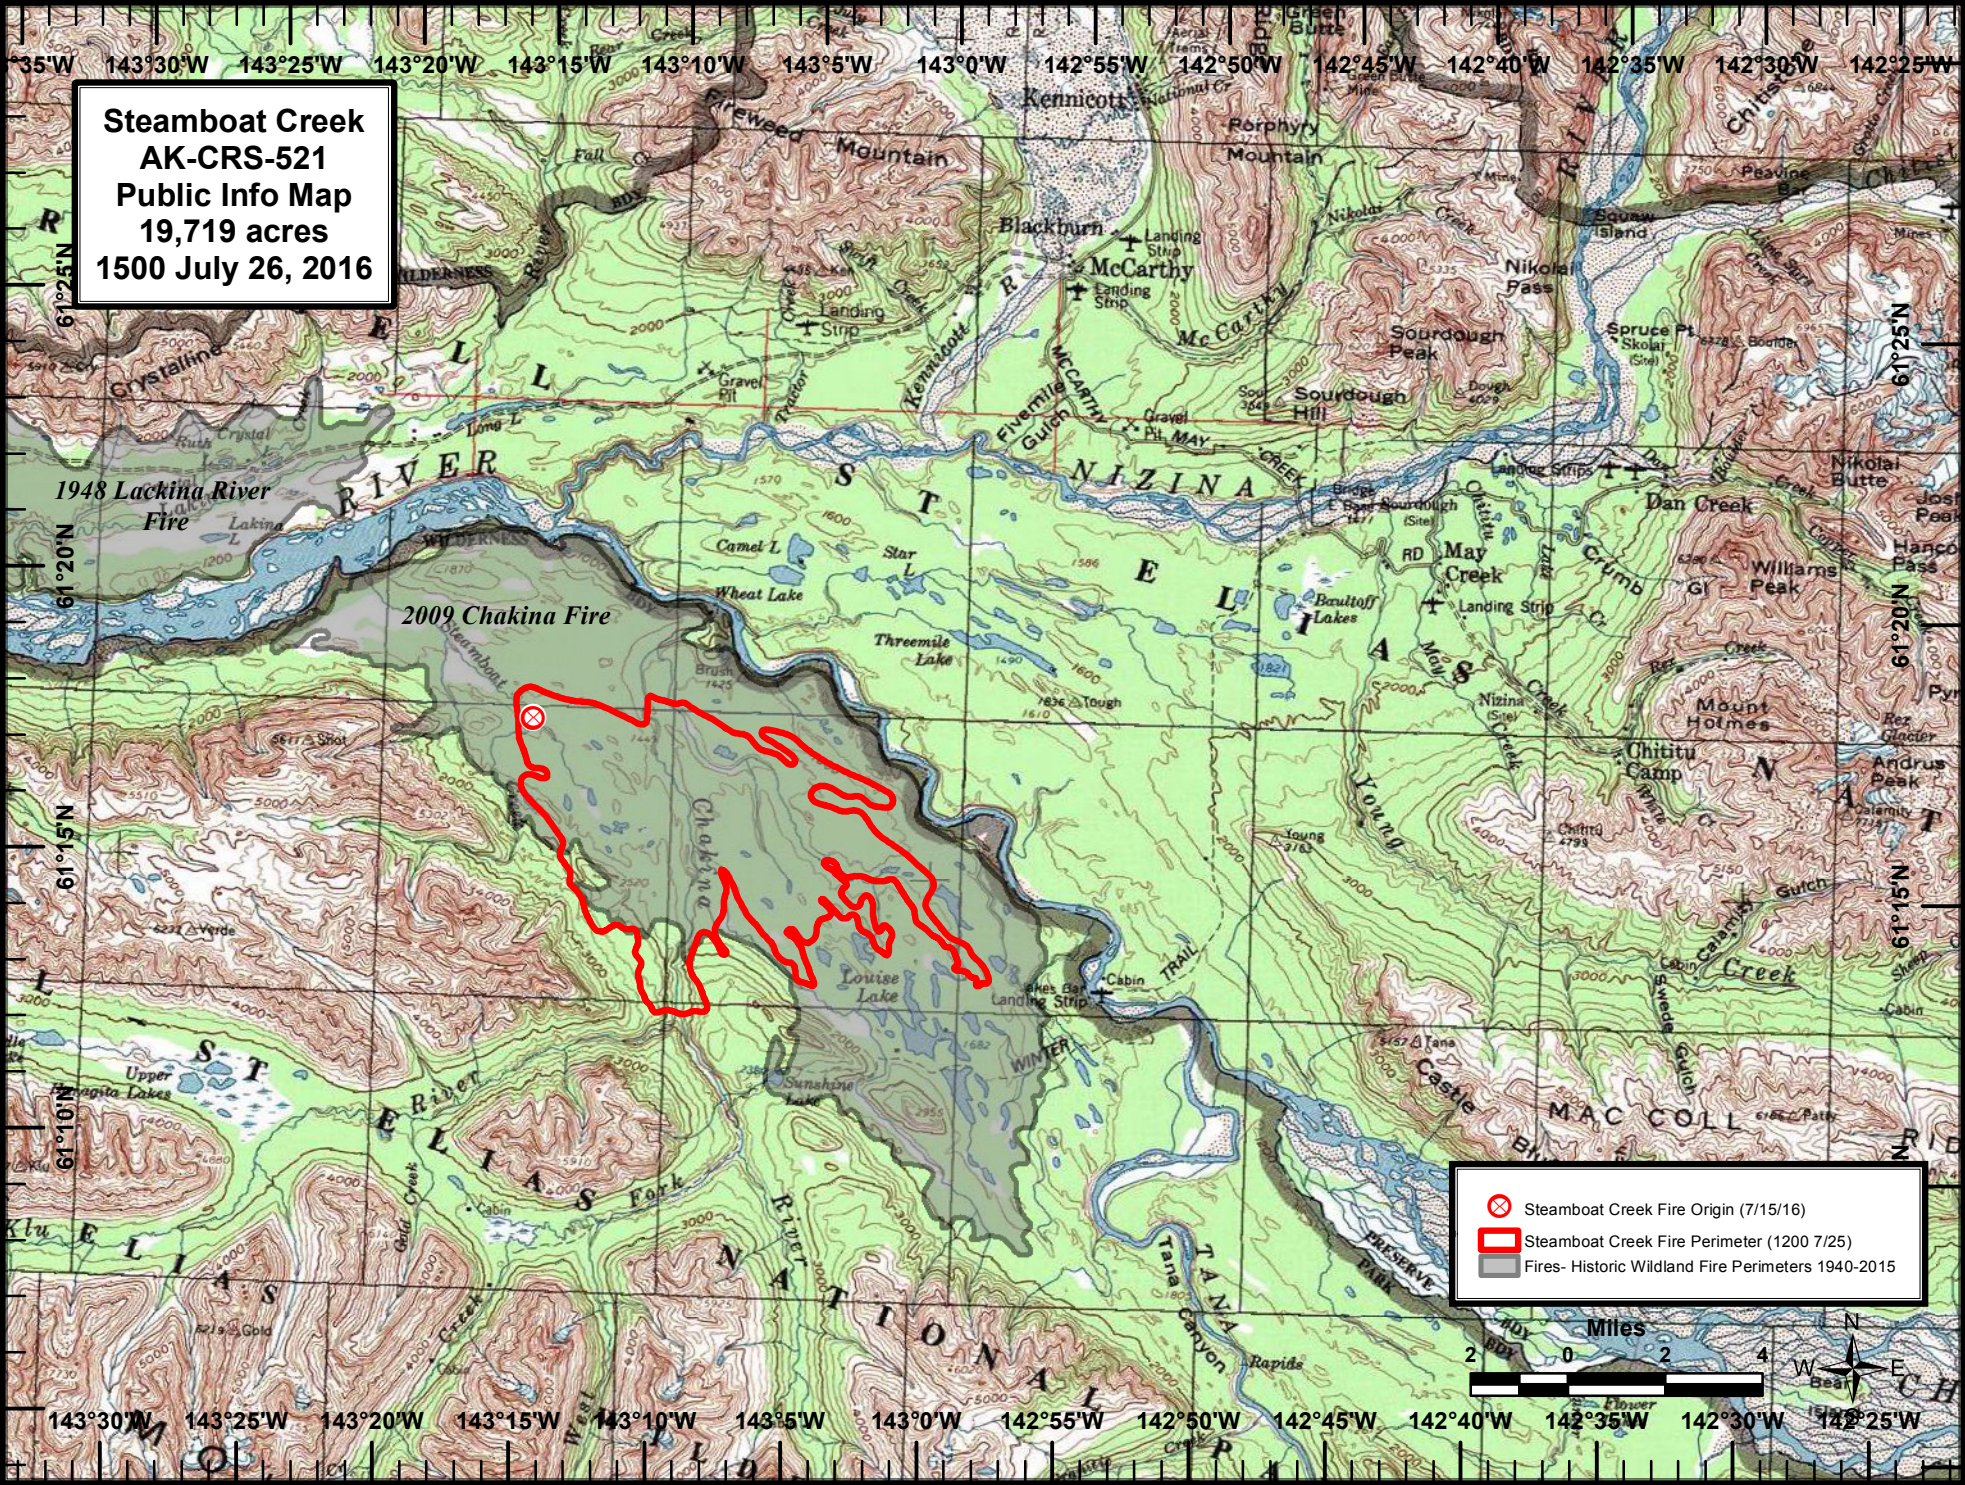

**Steamboat Creek
AK-CRS-521
Public Info Map
19,719 acres
1500 July 26, 2016**

- Steamboat Creek Fire Origin (7/15/16)
- Steamboat Creek Fire Perimeter (1200 7/25)
- Fires- Historic Wildland Fire Perimeters 1940-2015