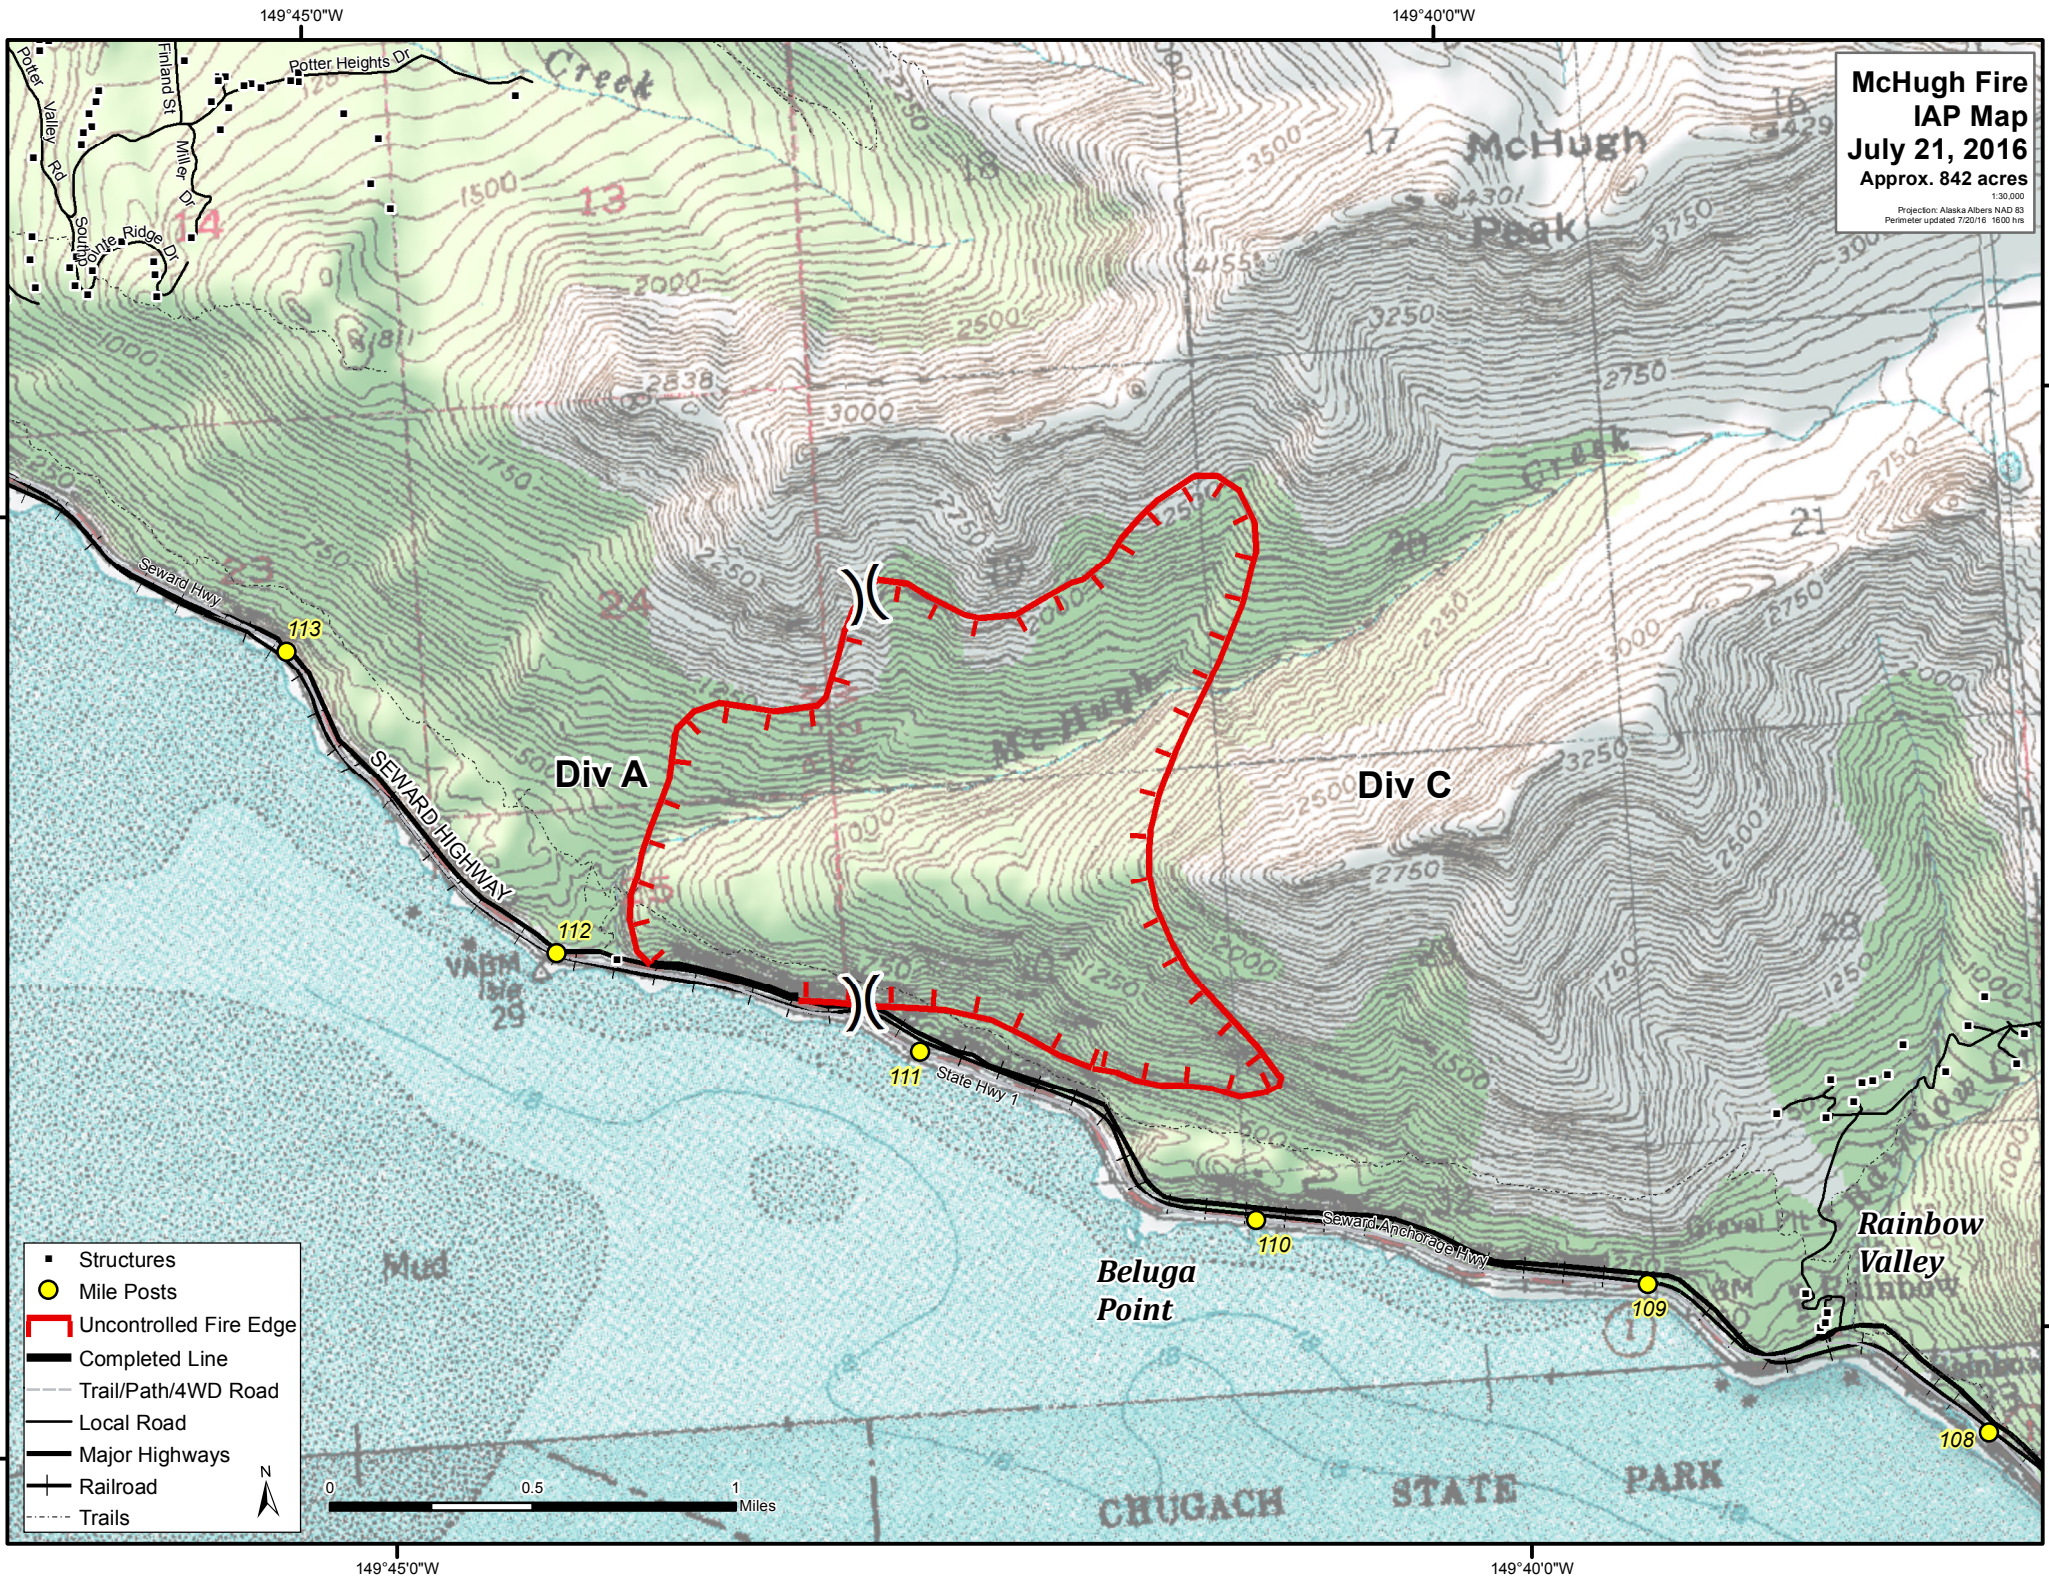

**McHugh Fire
IAP Map
July 21, 2016
Approx. 842 acres**

- Structures
- Mile Posts
- Uncontrolled Fire Edge
- Completed Line
- Trail/Path/4WD Road
- Local Road
- Major Highways
- Railroad
- Trails