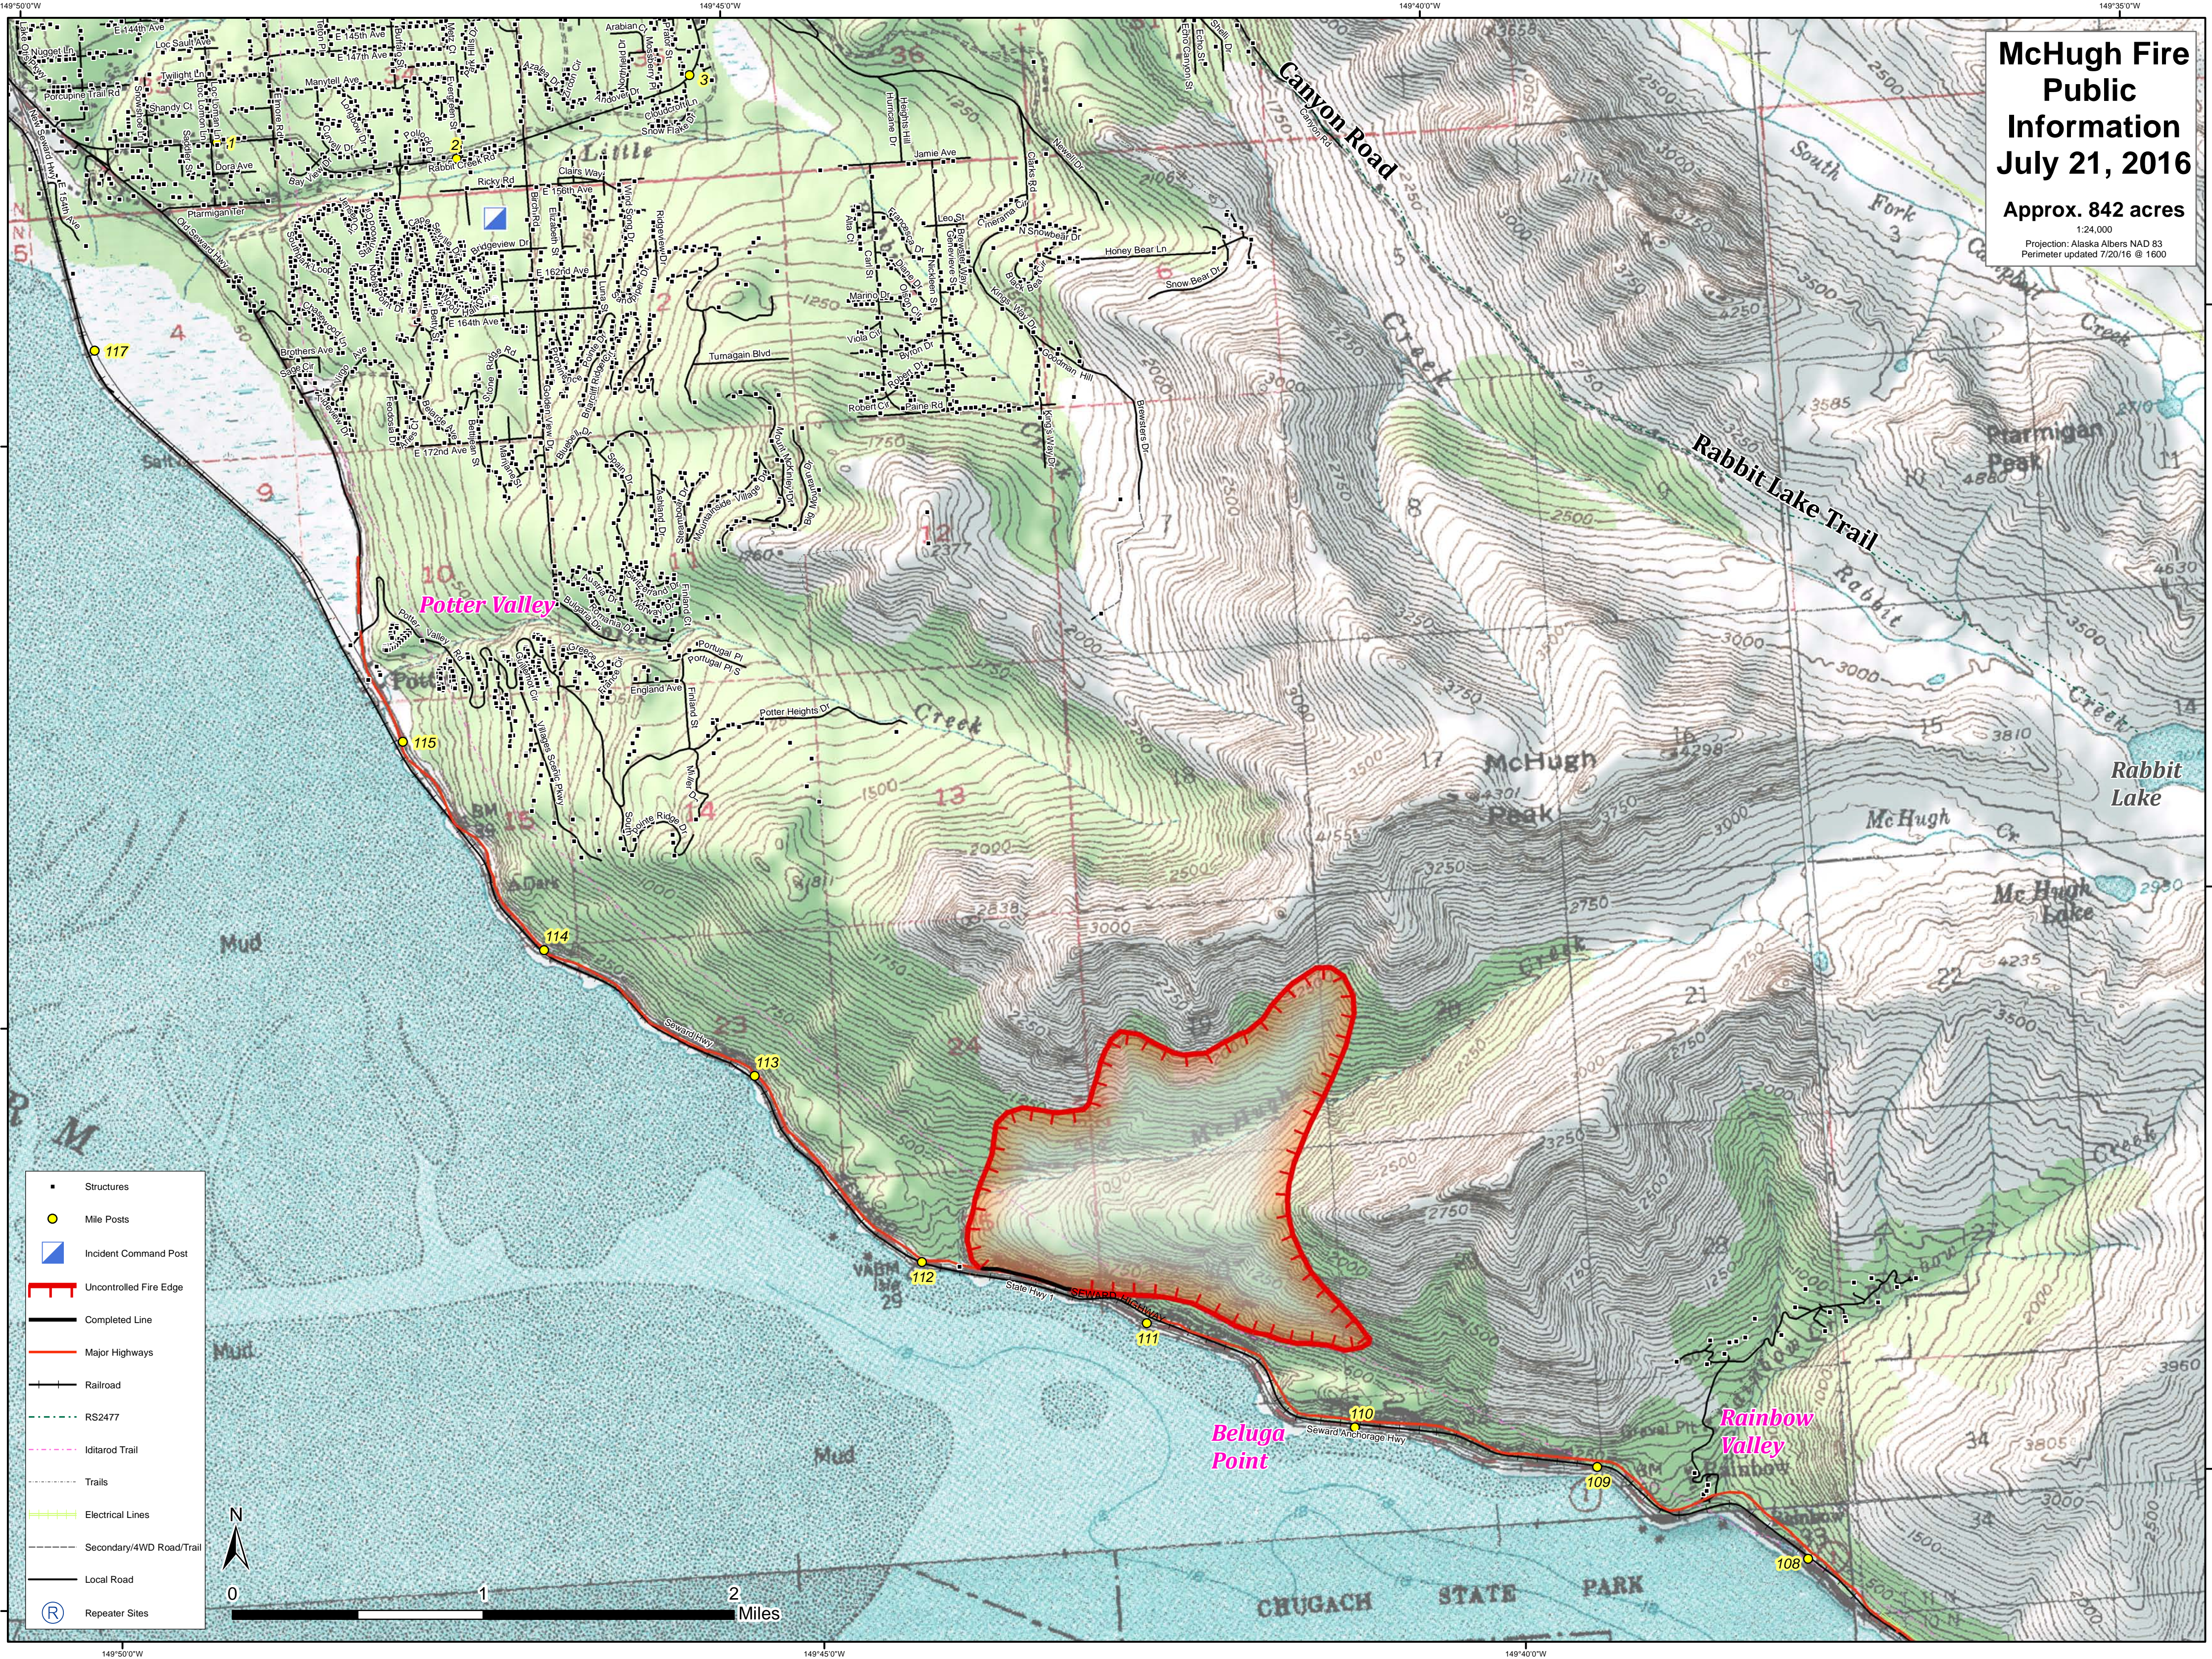

McHugh Fire Public Information July 21, 2016

Approx. 842 acres

1:24,000
Projection: Alaska Albers NAD 83
Perimeter updated 7/20/16 @ 1600

- Structures
- Mile Posts
- Incident Command Post
- Uncontrolled Fire Edge
- Completed Line
- Major Highways
- Railroad
- RS2477
- Iditarod Trail
- Trails
- Electrical Lines
- Secondary/4WD Road/Trail
- Local Road
- Repeater Sites