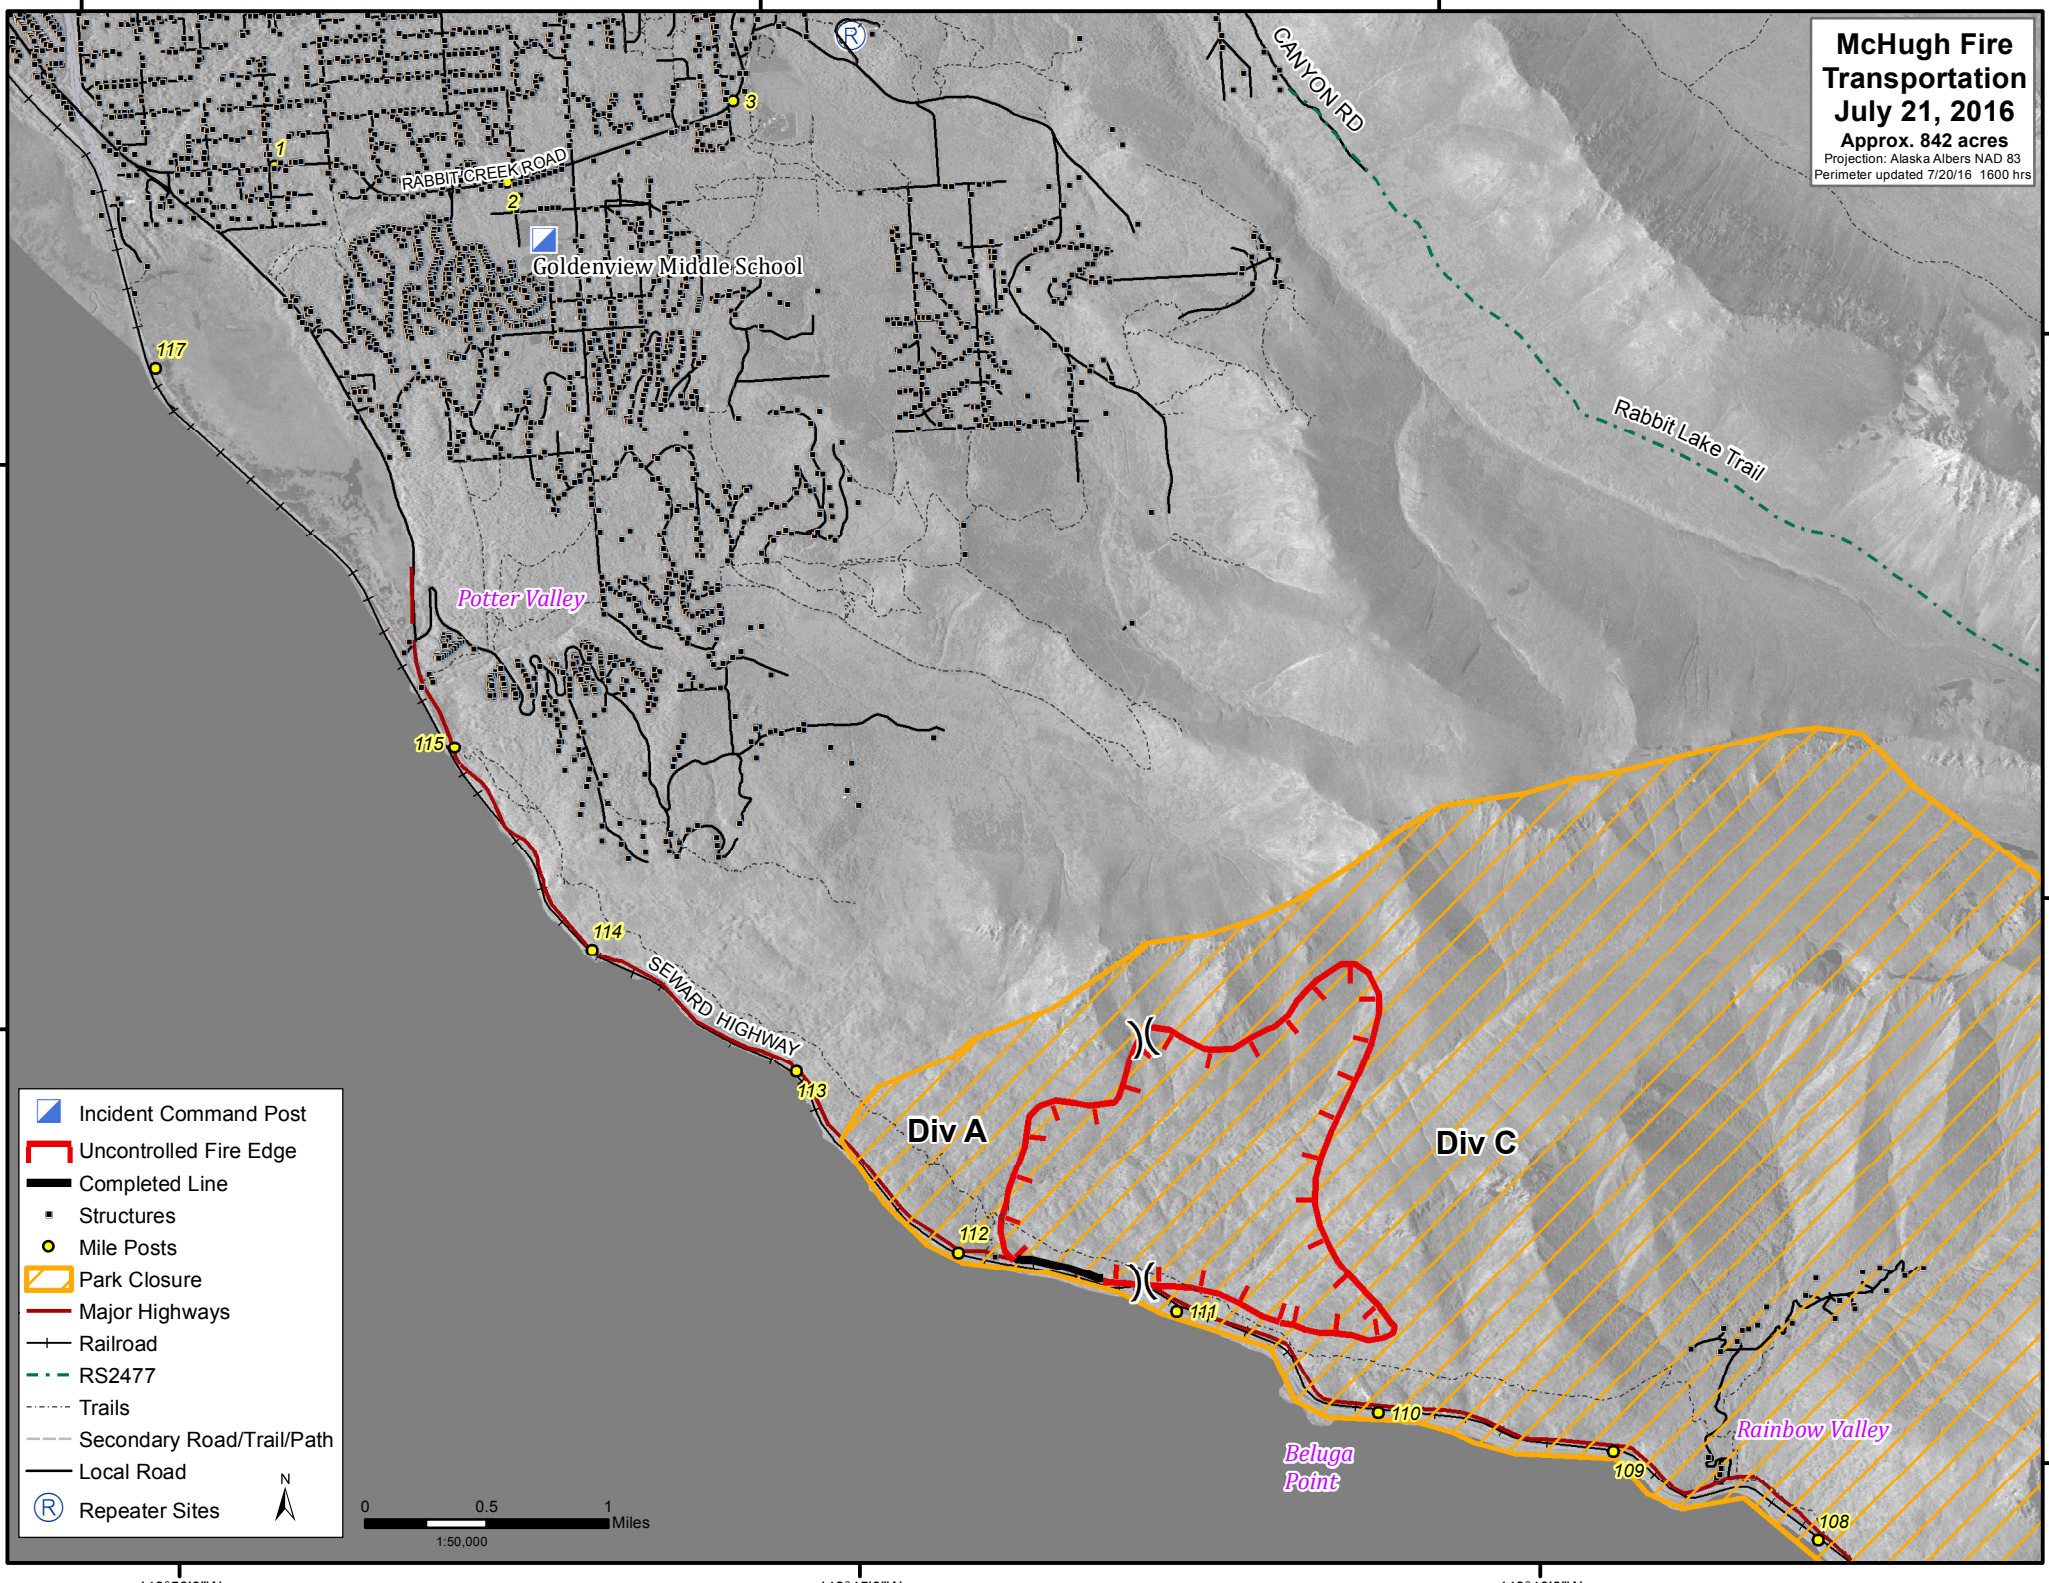

**McHugh Fire
Transportation
July 21, 2016**
 Approx. 842 acres
 Projection: Alaska Albers NAD 83
 Perimeter updated 7/20/16 1600 hrs

- Incident Command Post
- Uncontrolled Fire Edge
- Completed Line
- Structures
- Mile Posts
- Park Closure
- Major Highways
- Railroad
- RS2477
- Trails
- Secondary Road/Trail/Path
- Local Road
- Repeater Sites