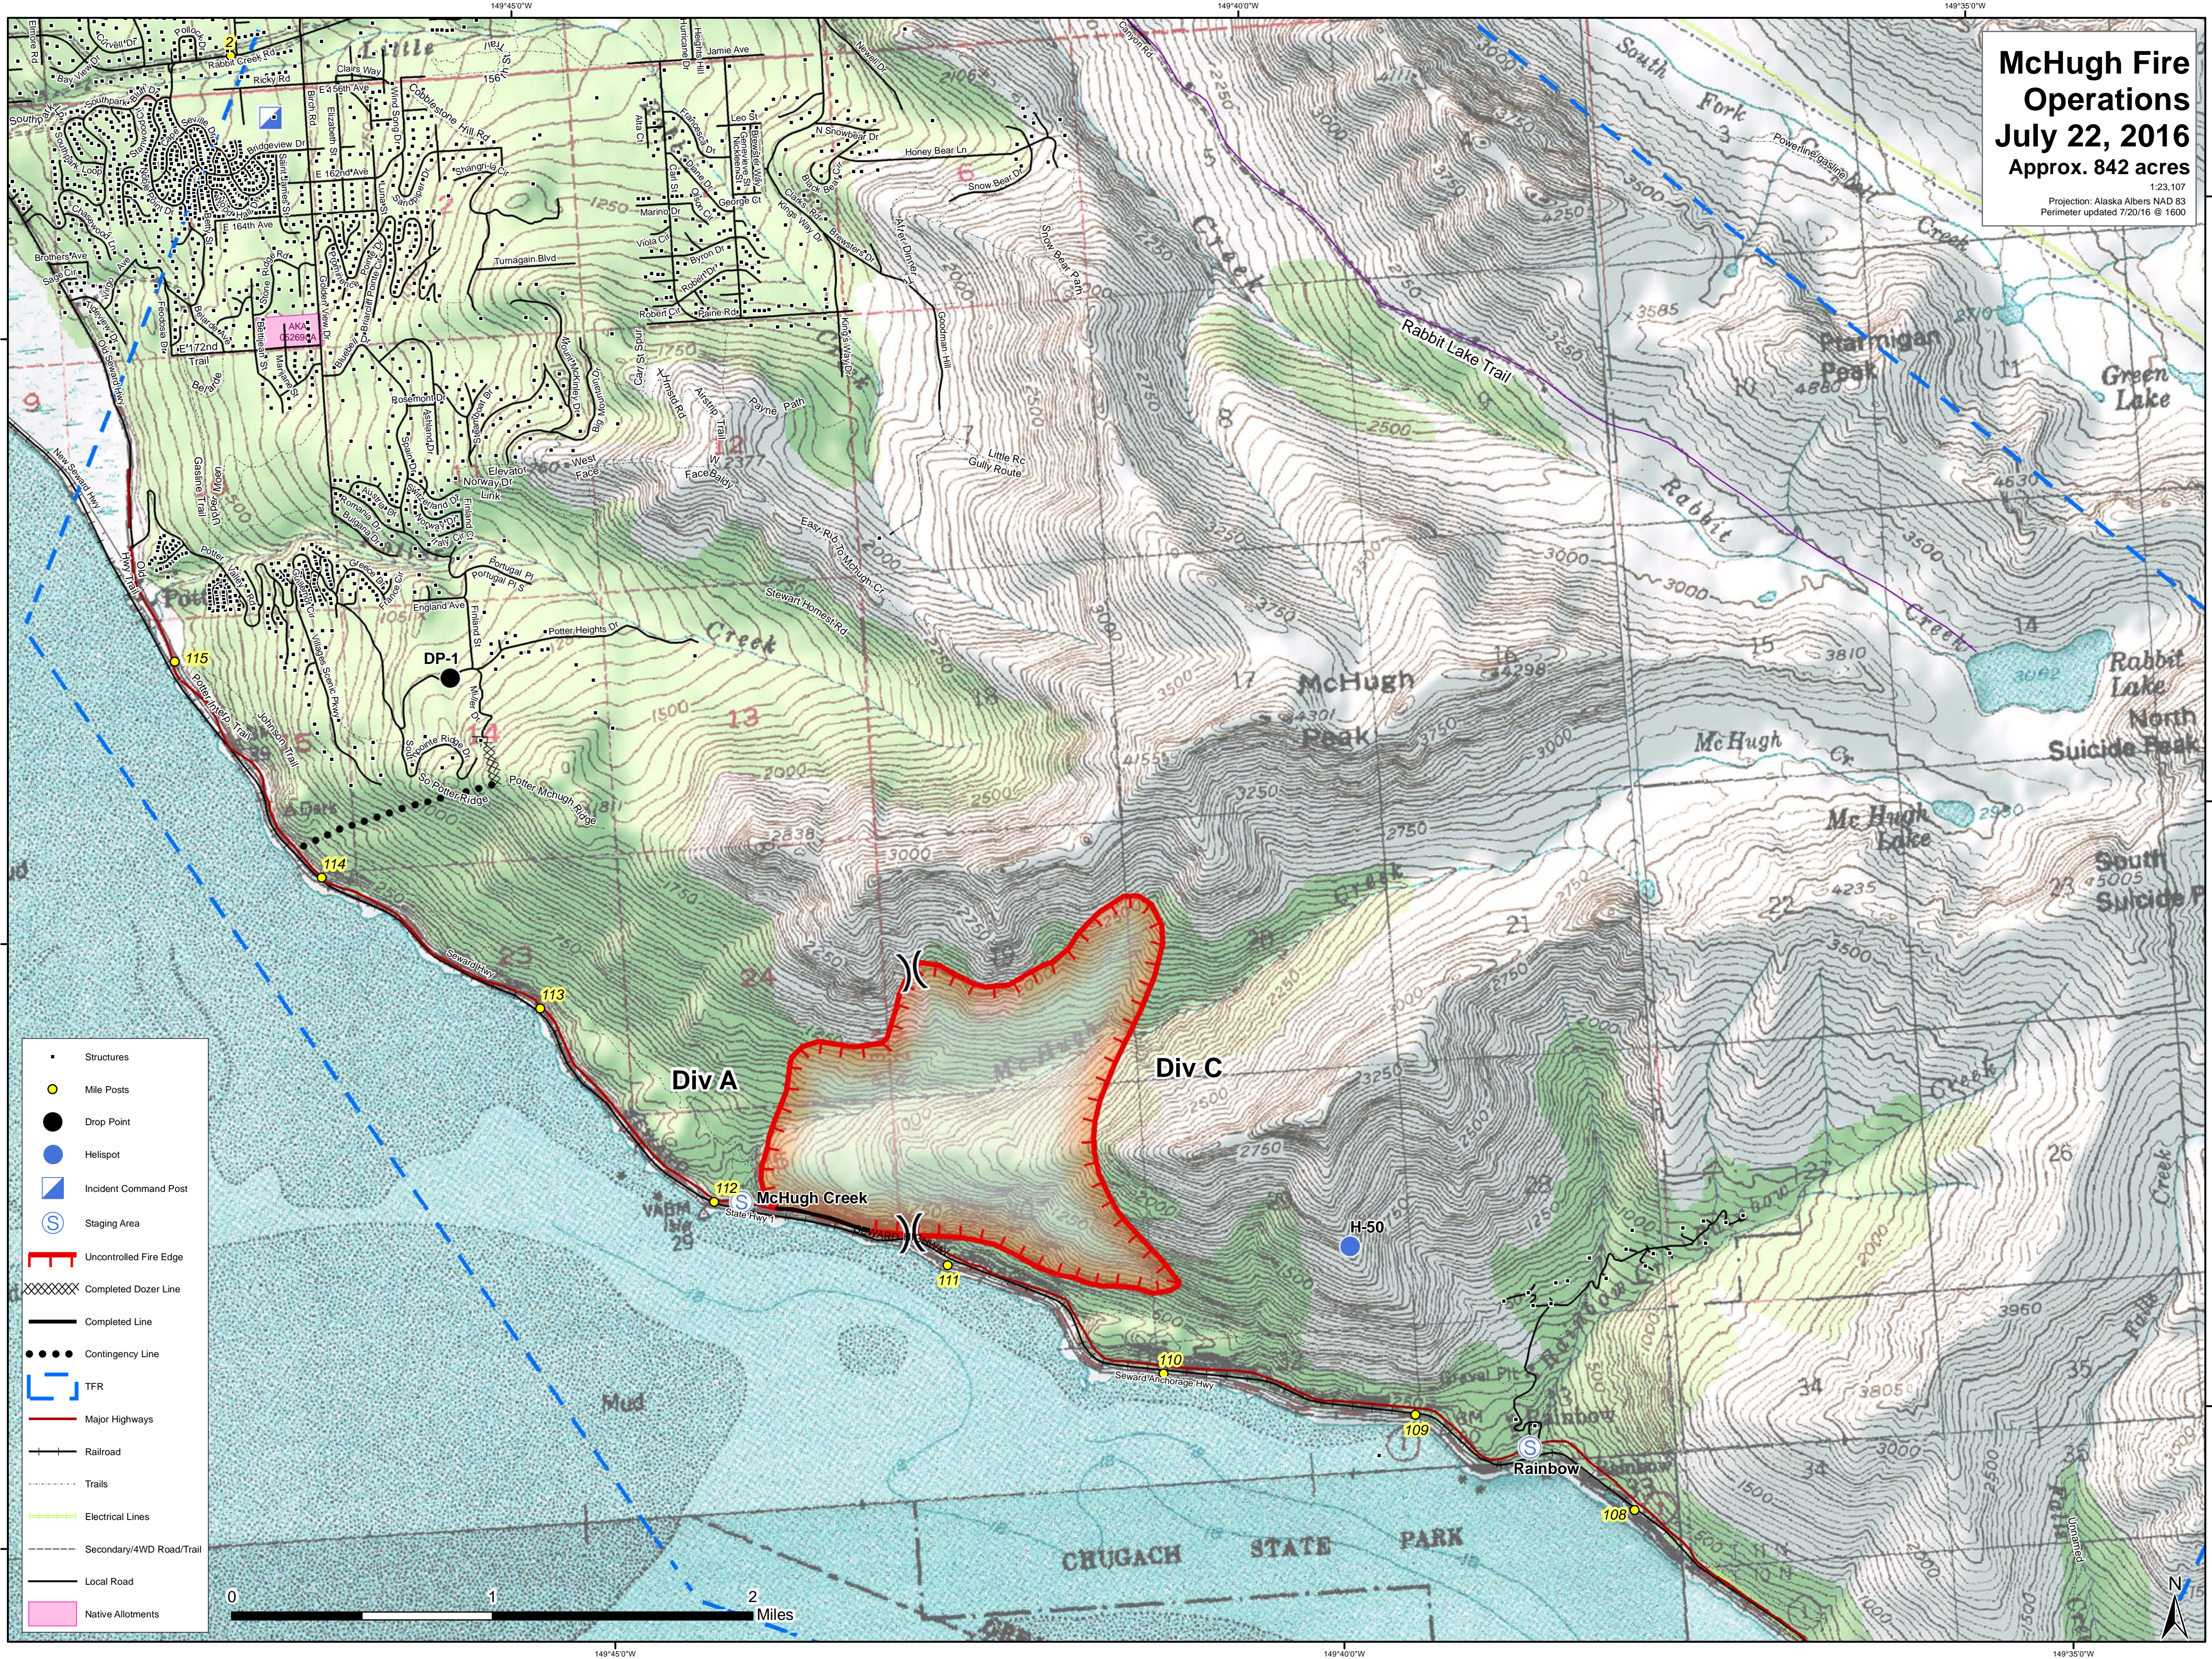

McHugh Fire Operations July 22, 2016

Approx. 842 acres

1:23,107
Projection: Alaska Albers NAD 83
Perimeter updated 7/20/16 @ 1600

- Structures
- Mile Posts
- Drop Point
- Helispot
- Incident Command Post
- Staging Area
- Uncontrolled Fire Edge
- Completed Dozer Line
- Completed Line
- Contingency Line
- TFR
- Major Highways
- Railroad
- Trails
- Electrical Lines
- Secondary/4WD Road/Trail
- Local Road
- Native Allotments