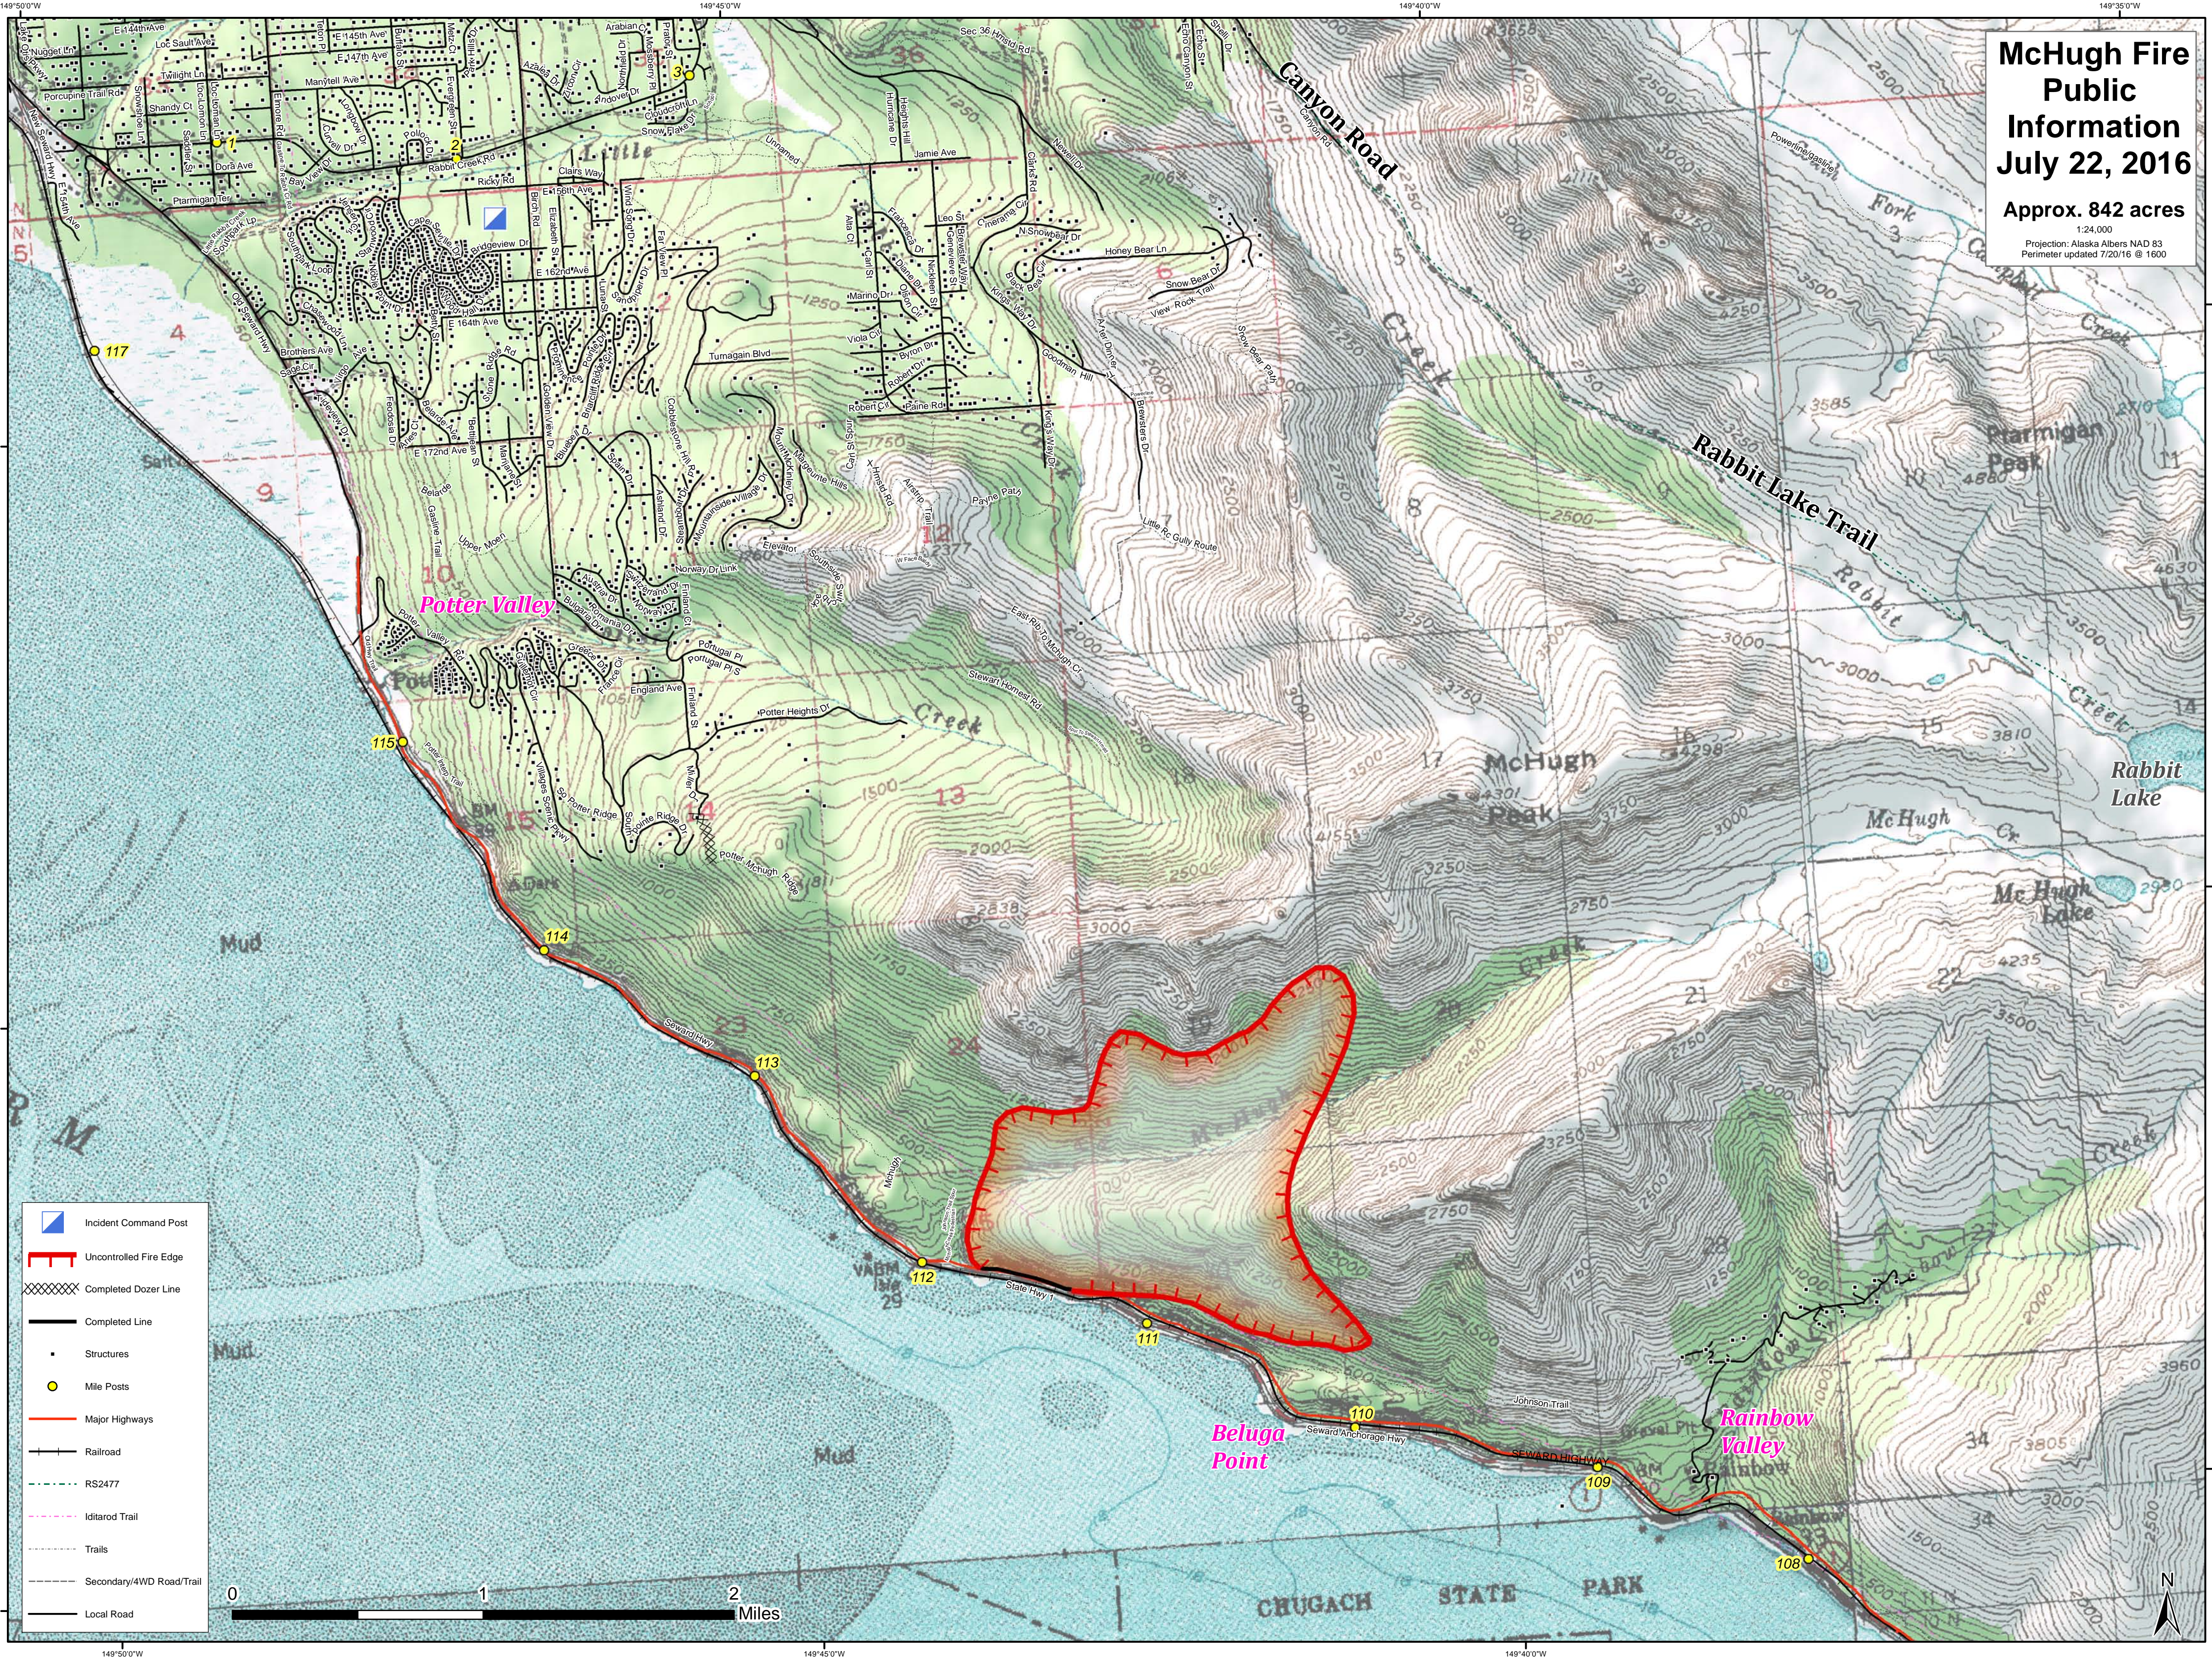

McHugh Fire Public Information July 22, 2016

Approx. 842 acres

1:24,000
Projection: Alaska Albers NAD 83
Perimeter updated 7/20/16 @ 1600

- Incident Command Post
- Uncontrolled Fire Edge
- Completed Dozer Line
- Completed Line
- Structures
- Mile Posts
- Major Highways
- Railroad
- RS2477
- Iditarod Trail
- Trails
- Secondary/4WD Road/Trail
- Local Road