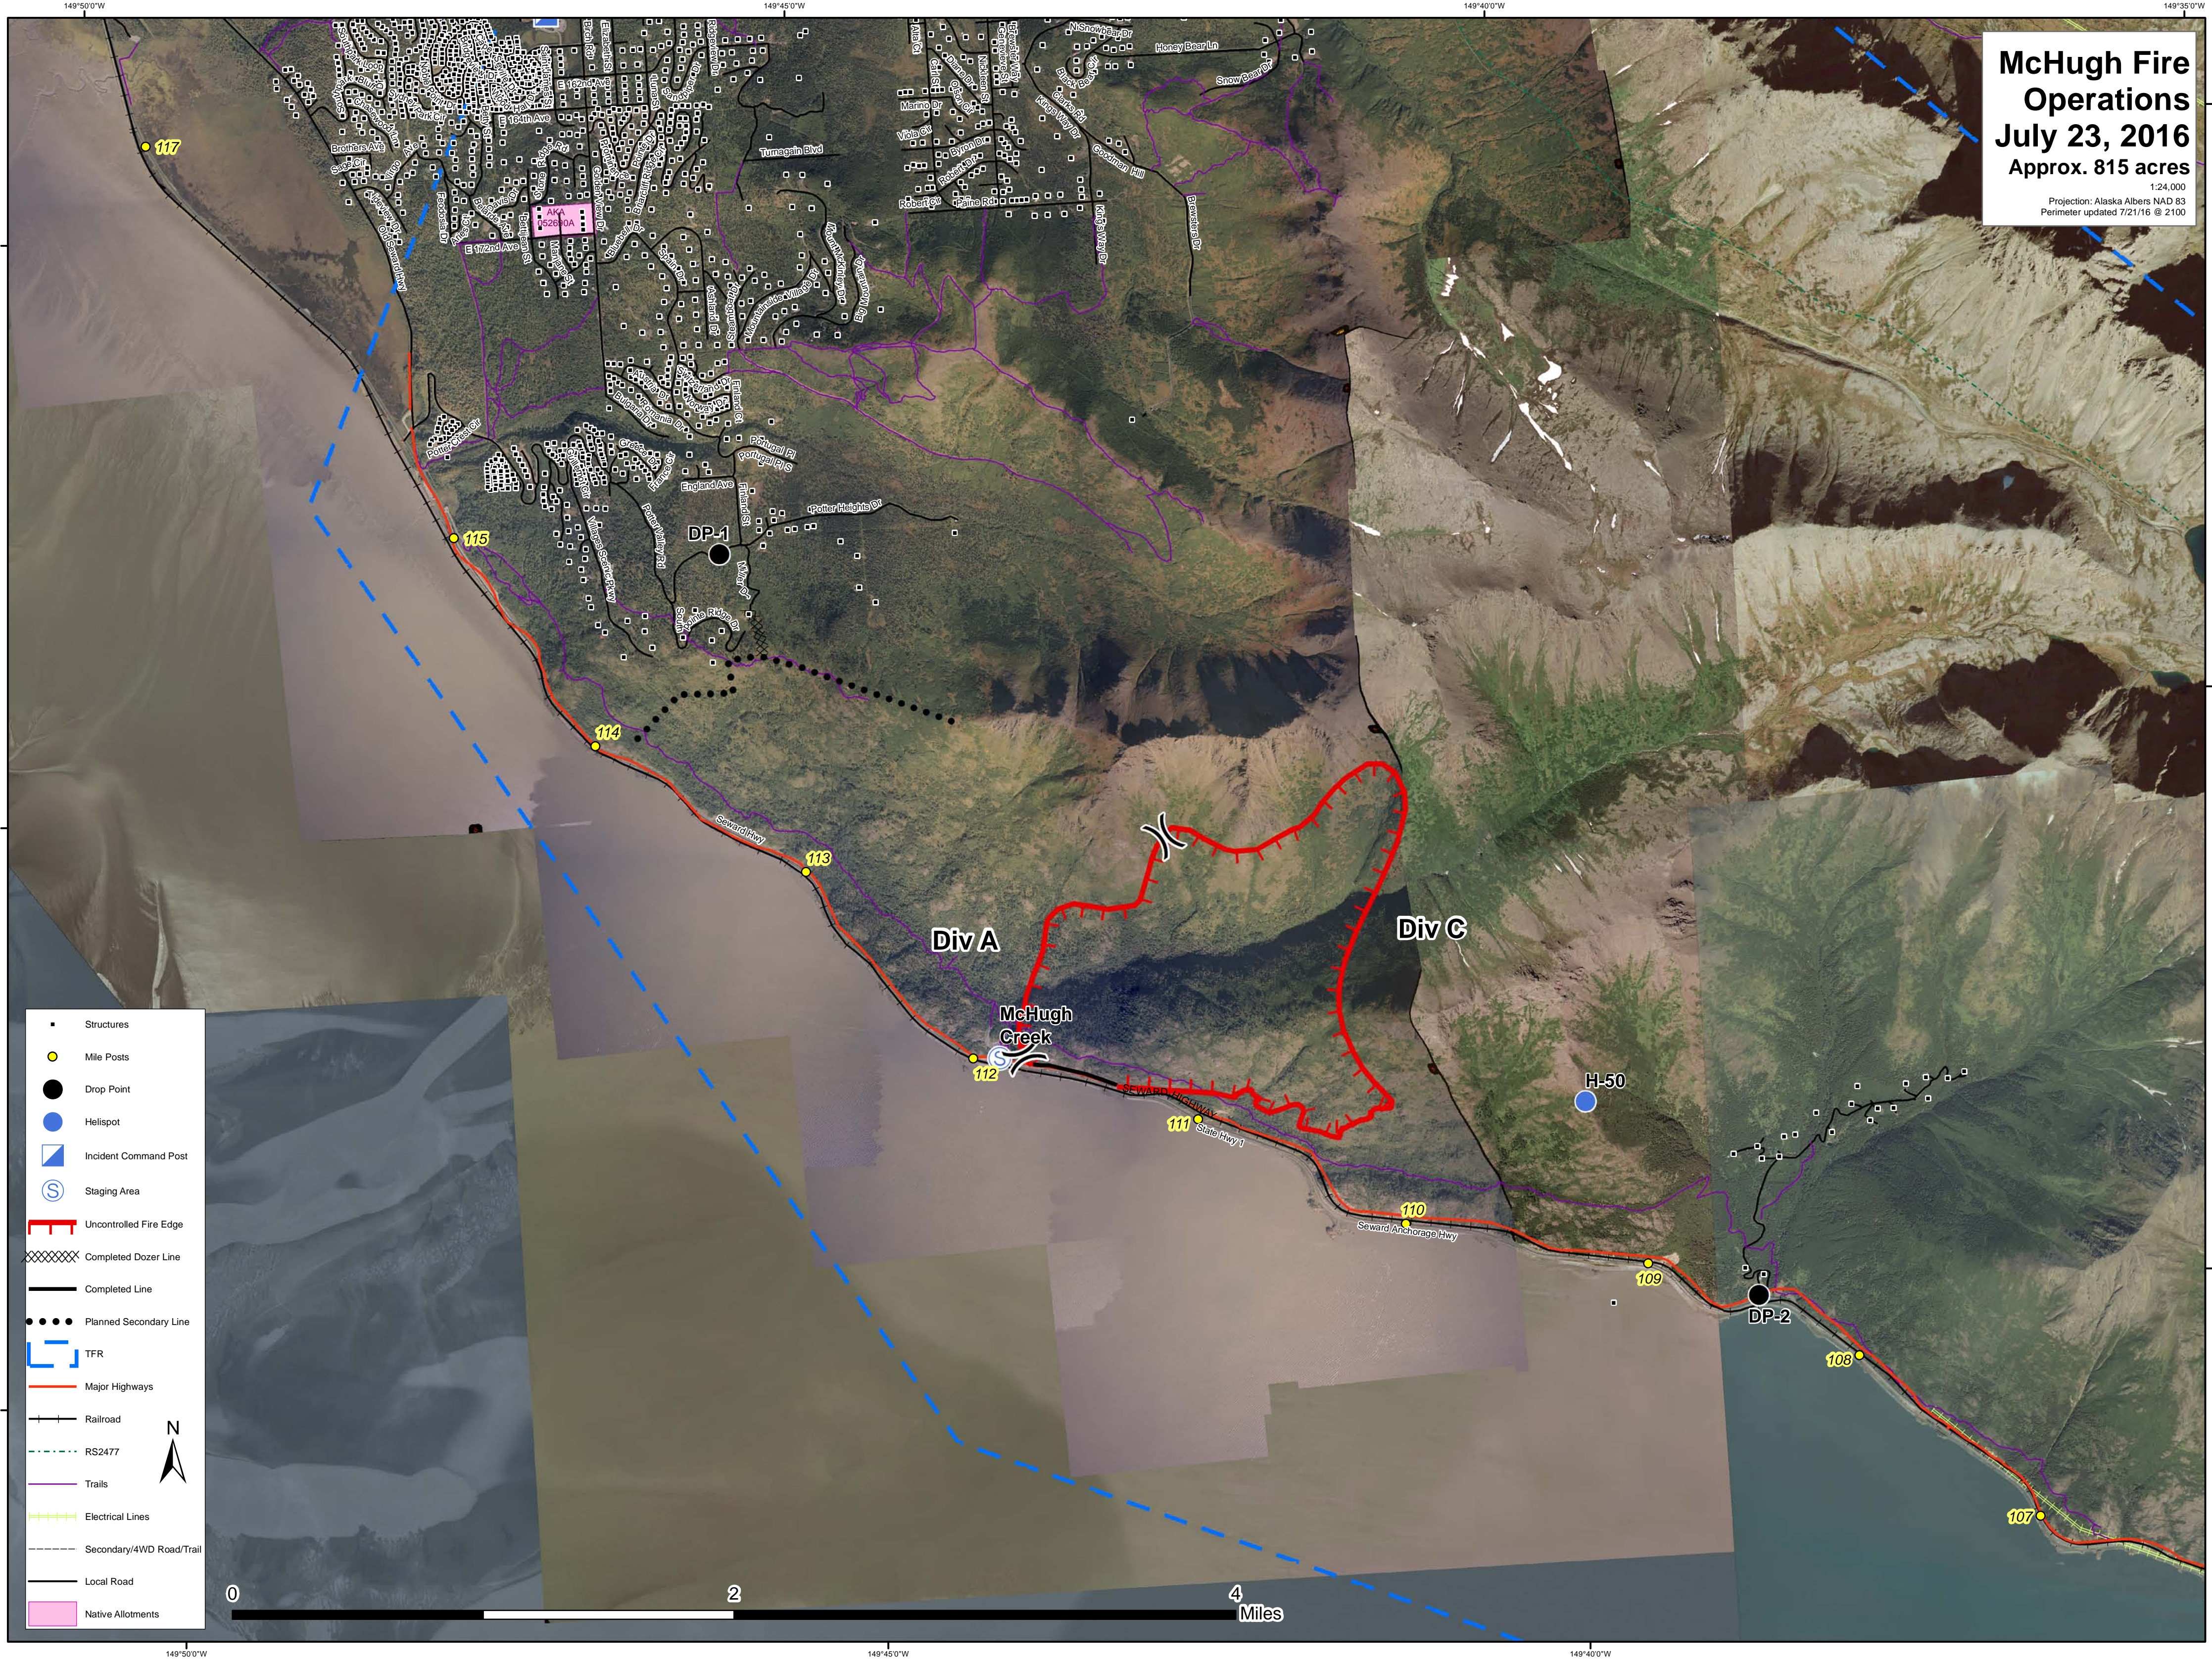

McHugh Fire Operations July 23, 2016

Approx. 815 acres

1:24,000
Projection: Alaska Albers NAD 83
Perimeter updated 7/21/16 @ 2100

- Structures
- Mile Posts
- Drop Point
- Helispot
- Incident Command Post
- Staging Area
- Uncontrolled Fire Edge
- Completed Dozer Line
- Completed Line
- Planned Secondary Line
- TFR
- Major Highways
- Railroad
- RS2477
- Trails
- Electrical Lines
- Secondary/4WD Road/Trail
- Local Road
- Native Allotments