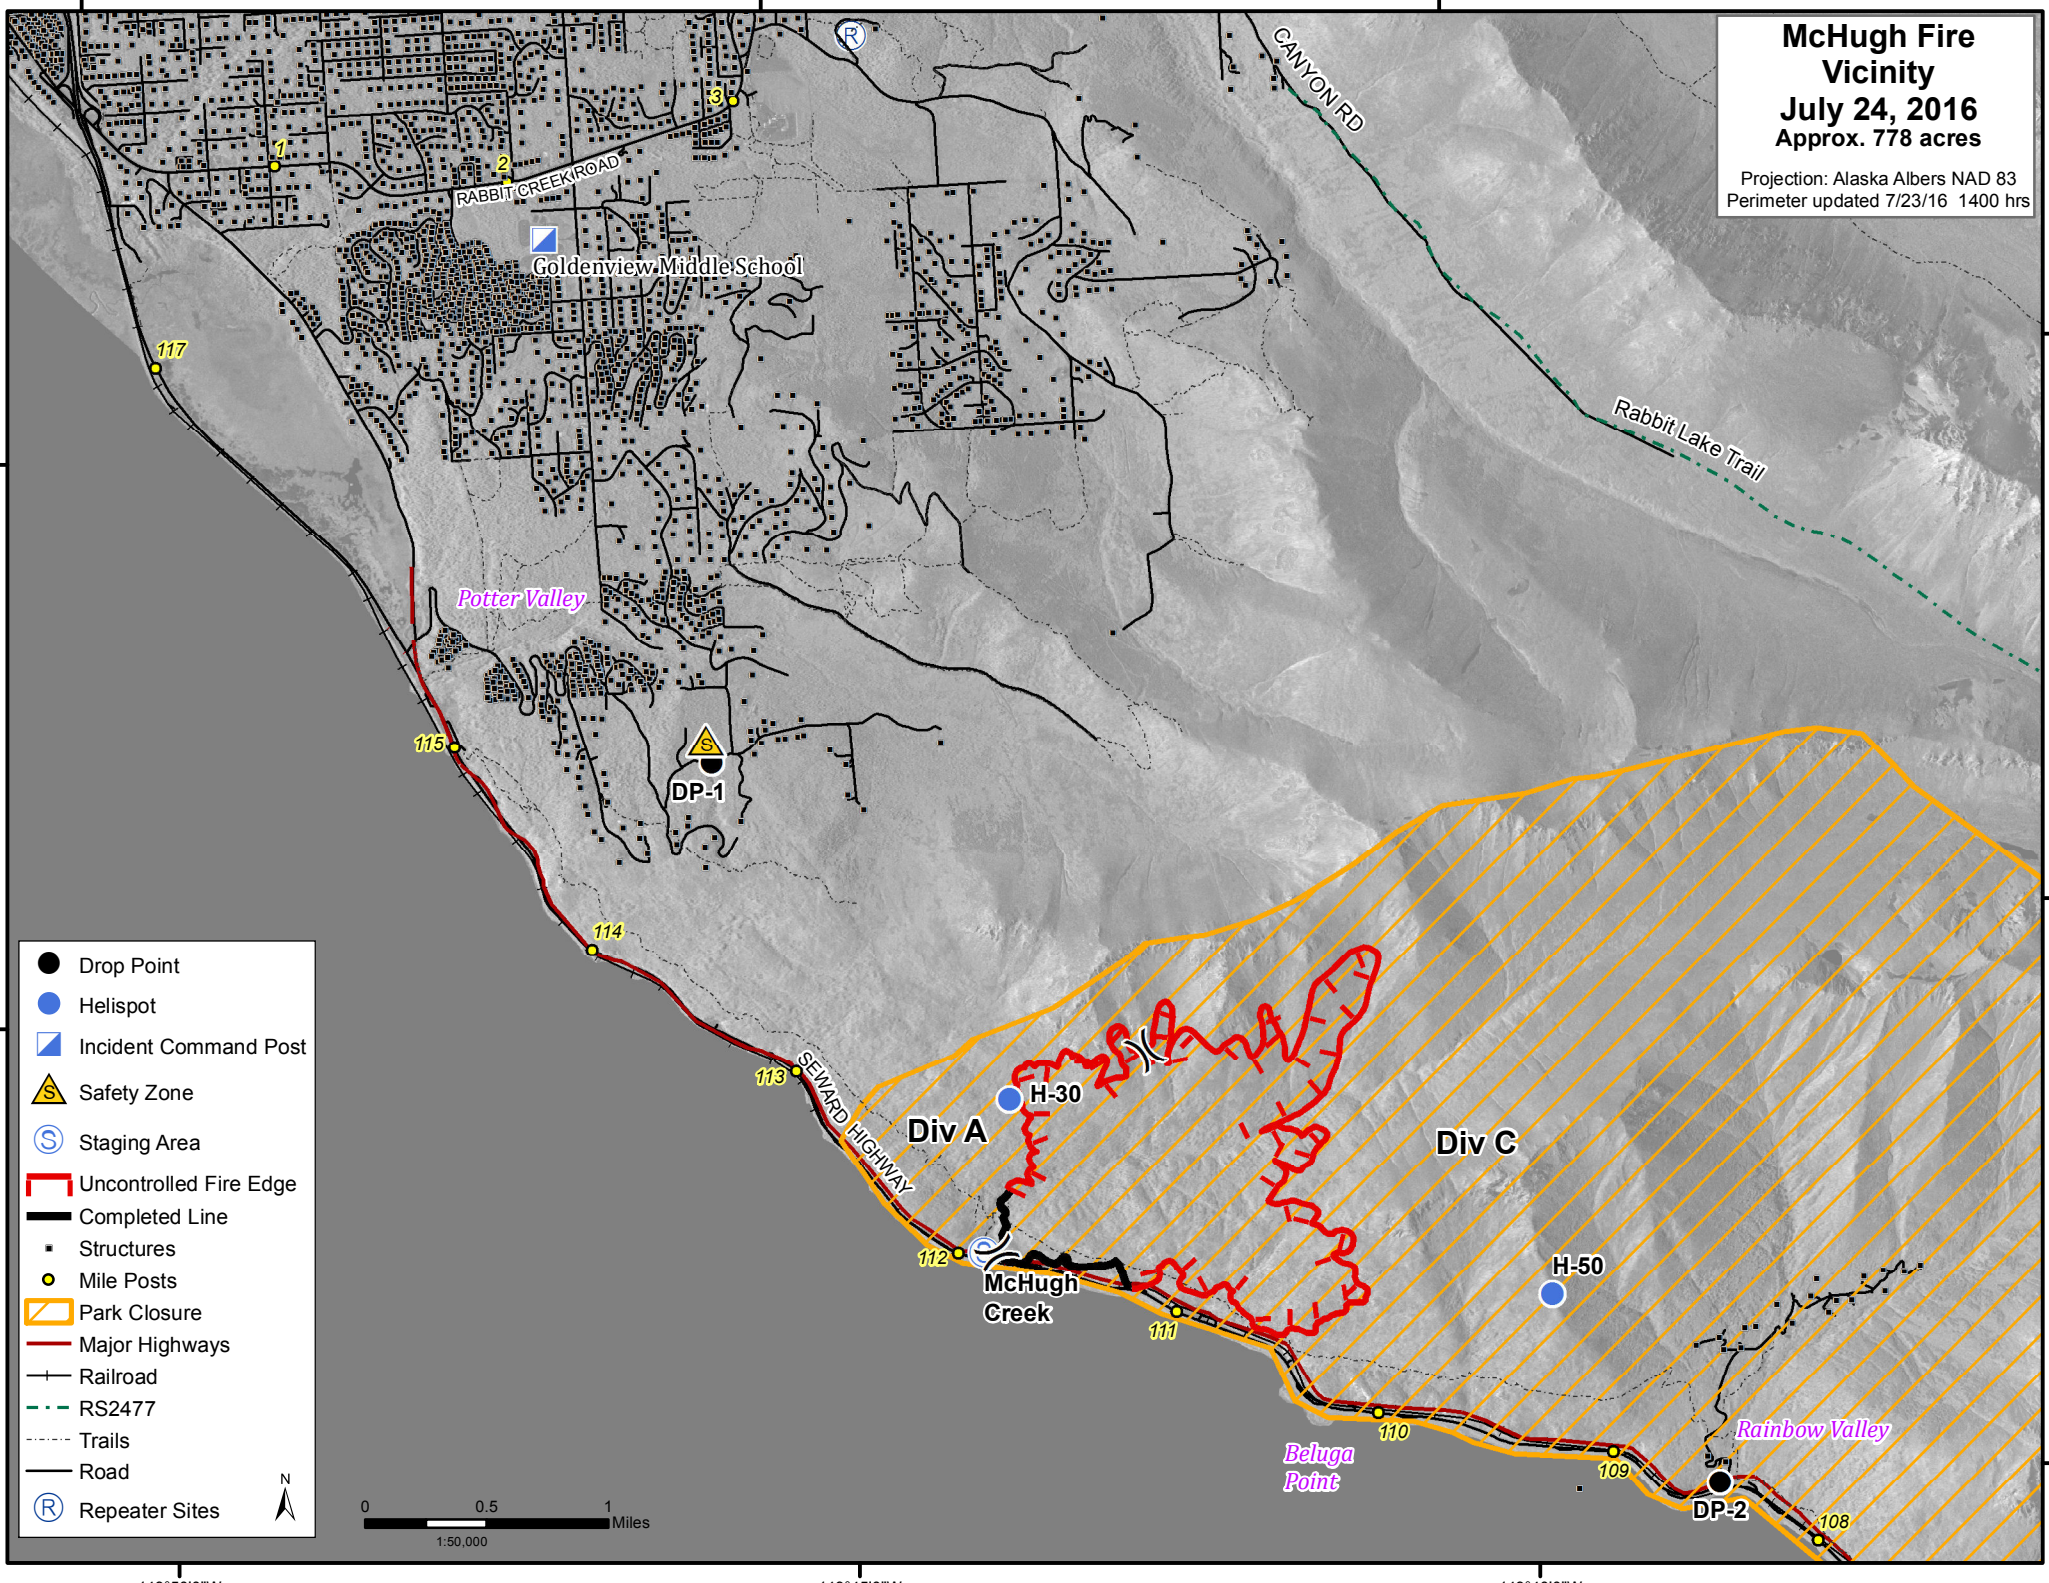

McHugh Fire Vicinity

July 24, 2016
Approx. 778 acres

Projection: Alaska Albers NAD 83
Perimeter updated 7/23/16 1400 hrs

- Drop Point
- Helispot
- ▣ Incident Command Post
- ⚠ Safety Zone
- ⊙ Staging Area
- ▬ Uncontrolled Fire Edge
- ▬ Completed Line
- Structures
- Mile Posts
- ▨ Park Closure
- ▬ Major Highways
- ▬ Railroad
- ▬ RS2477
- ⋯ Trails
- ▬ Road
- Ⓡ Repeater Sites

149°50'0"W 149°45'0"W 149°40'0"W

61°40'0"N 61°20'0"N 61°0'0"N