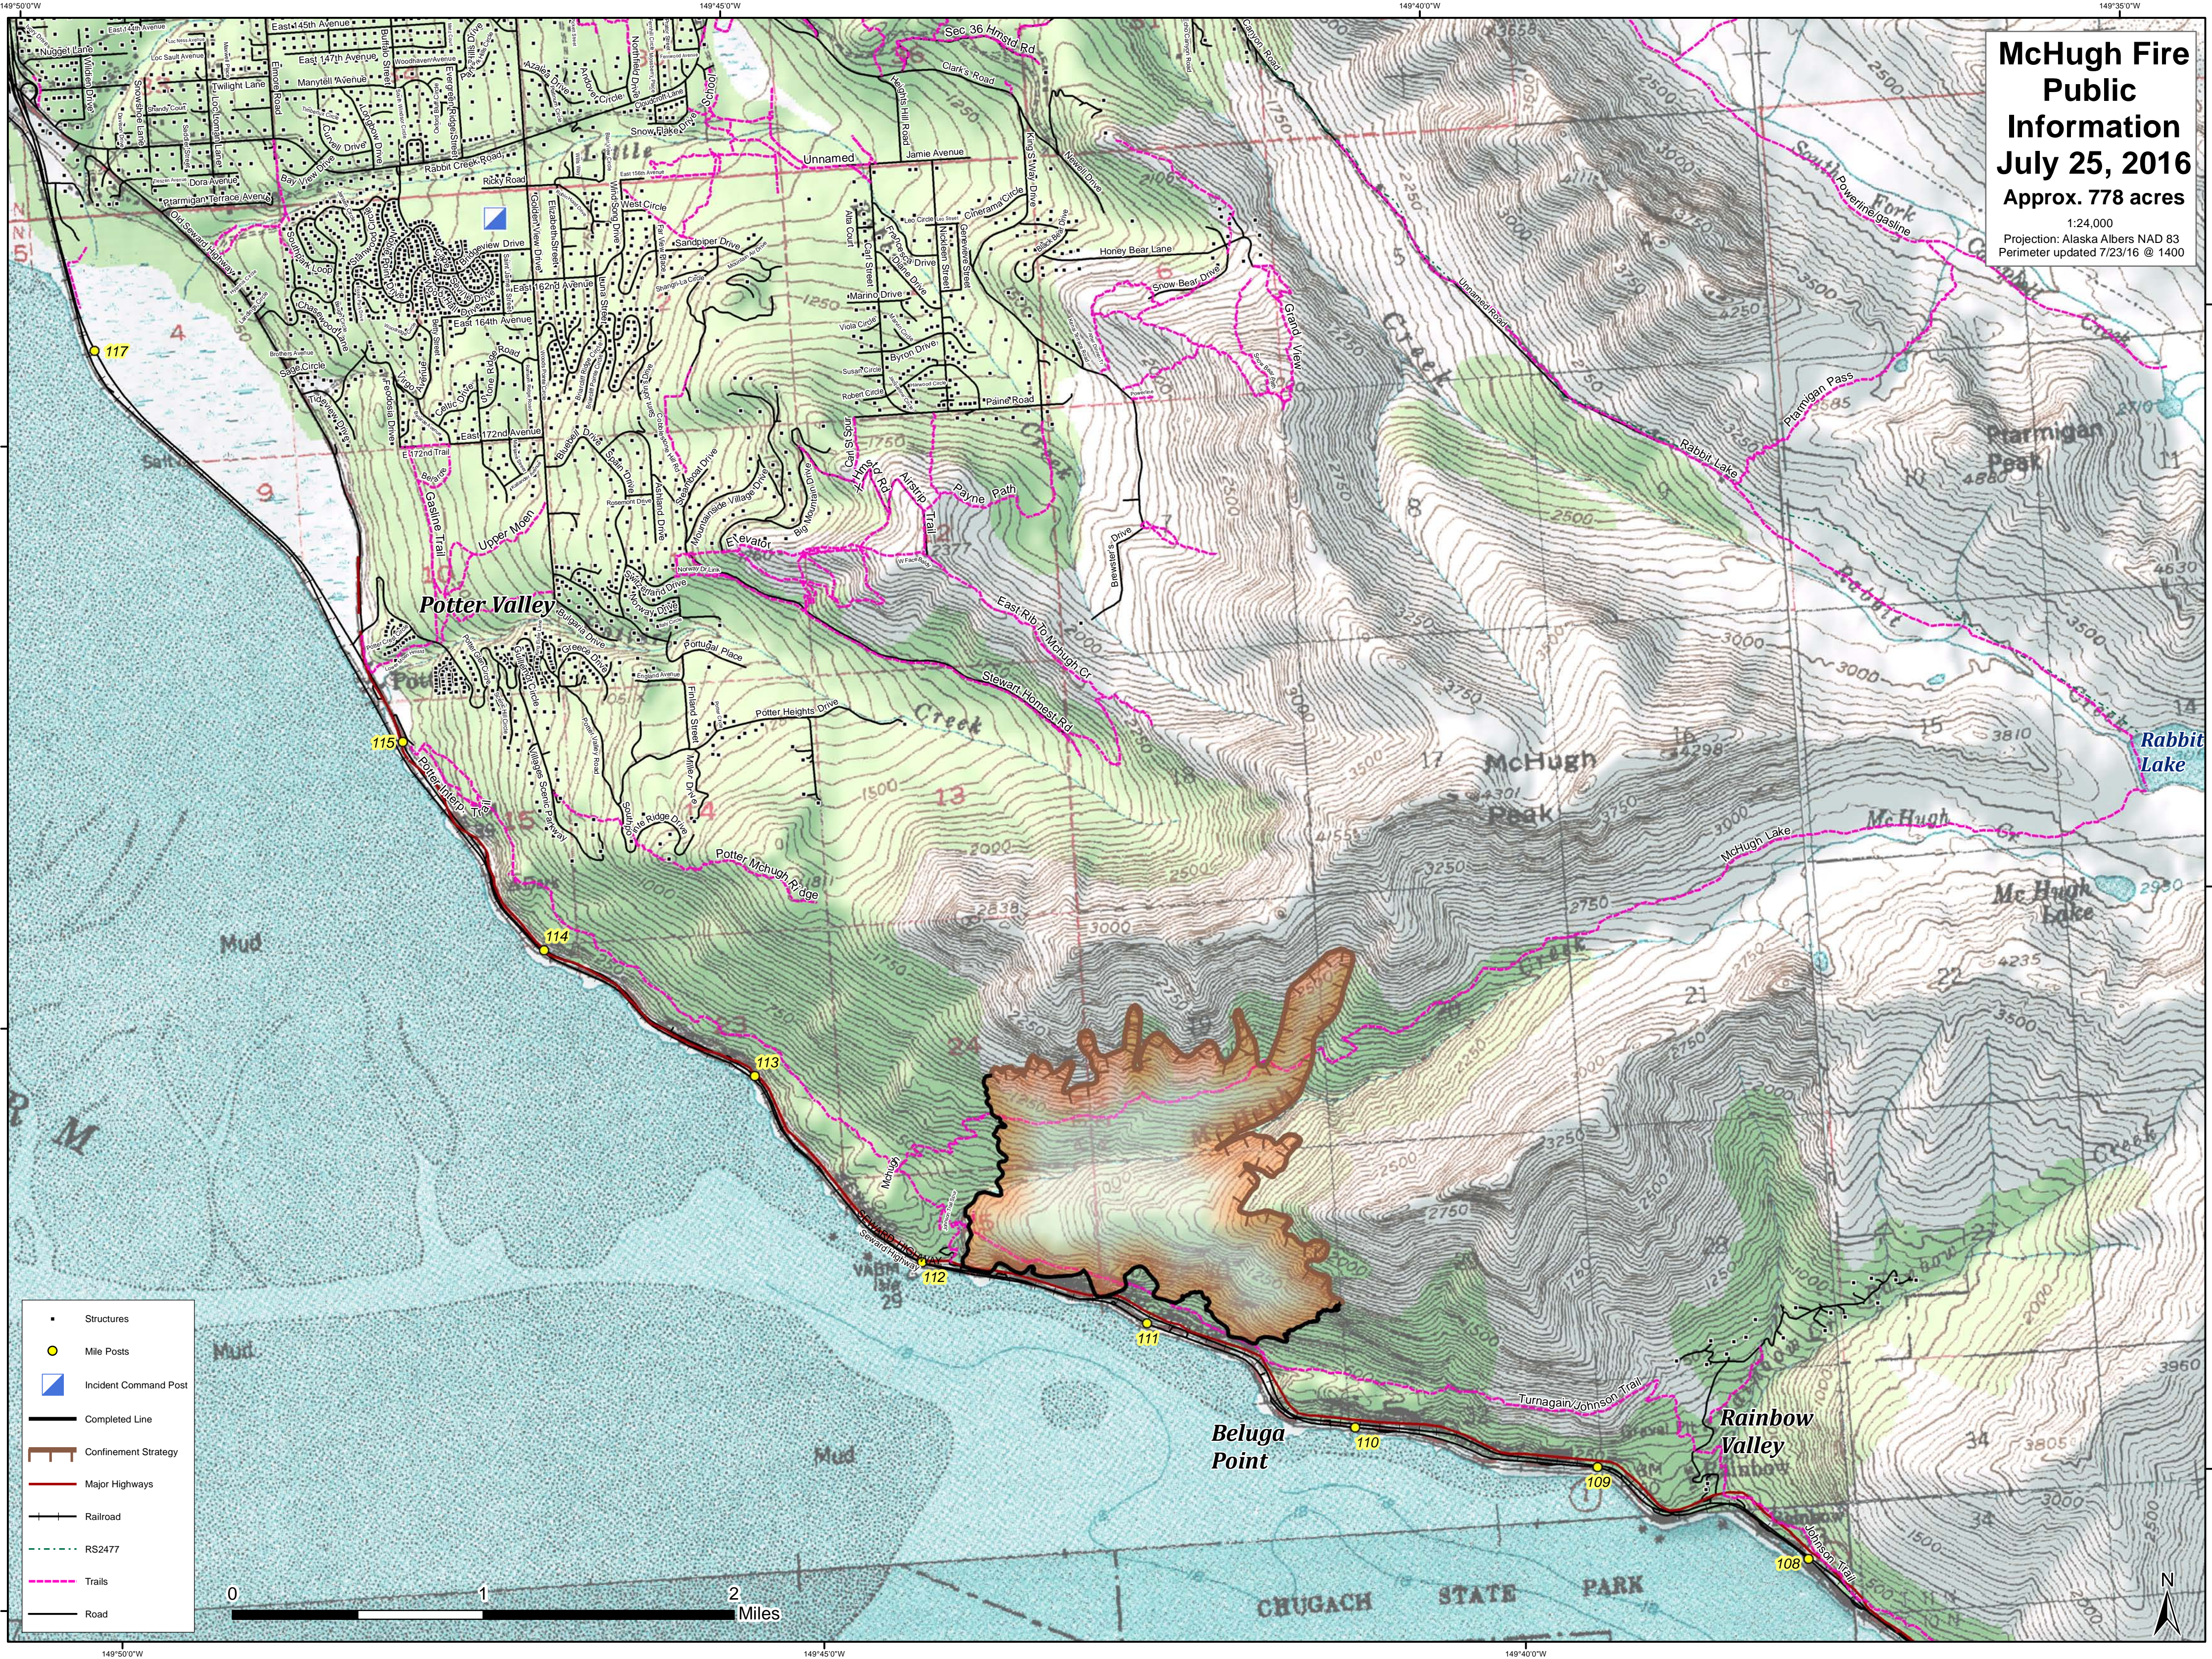

McHugh Fire Public Information July 25, 2016 Approx. 778 acres

1:24,000
Projection: Alaska Albers NAD 83
Perimeter updated 7/23/16 @ 1400

- Structures
- Mile Posts
- Incident Command Post
- Completed Line
- Confinement Strategy
- Major Highways
- Railroad
- RS2477
- Trails
- Road