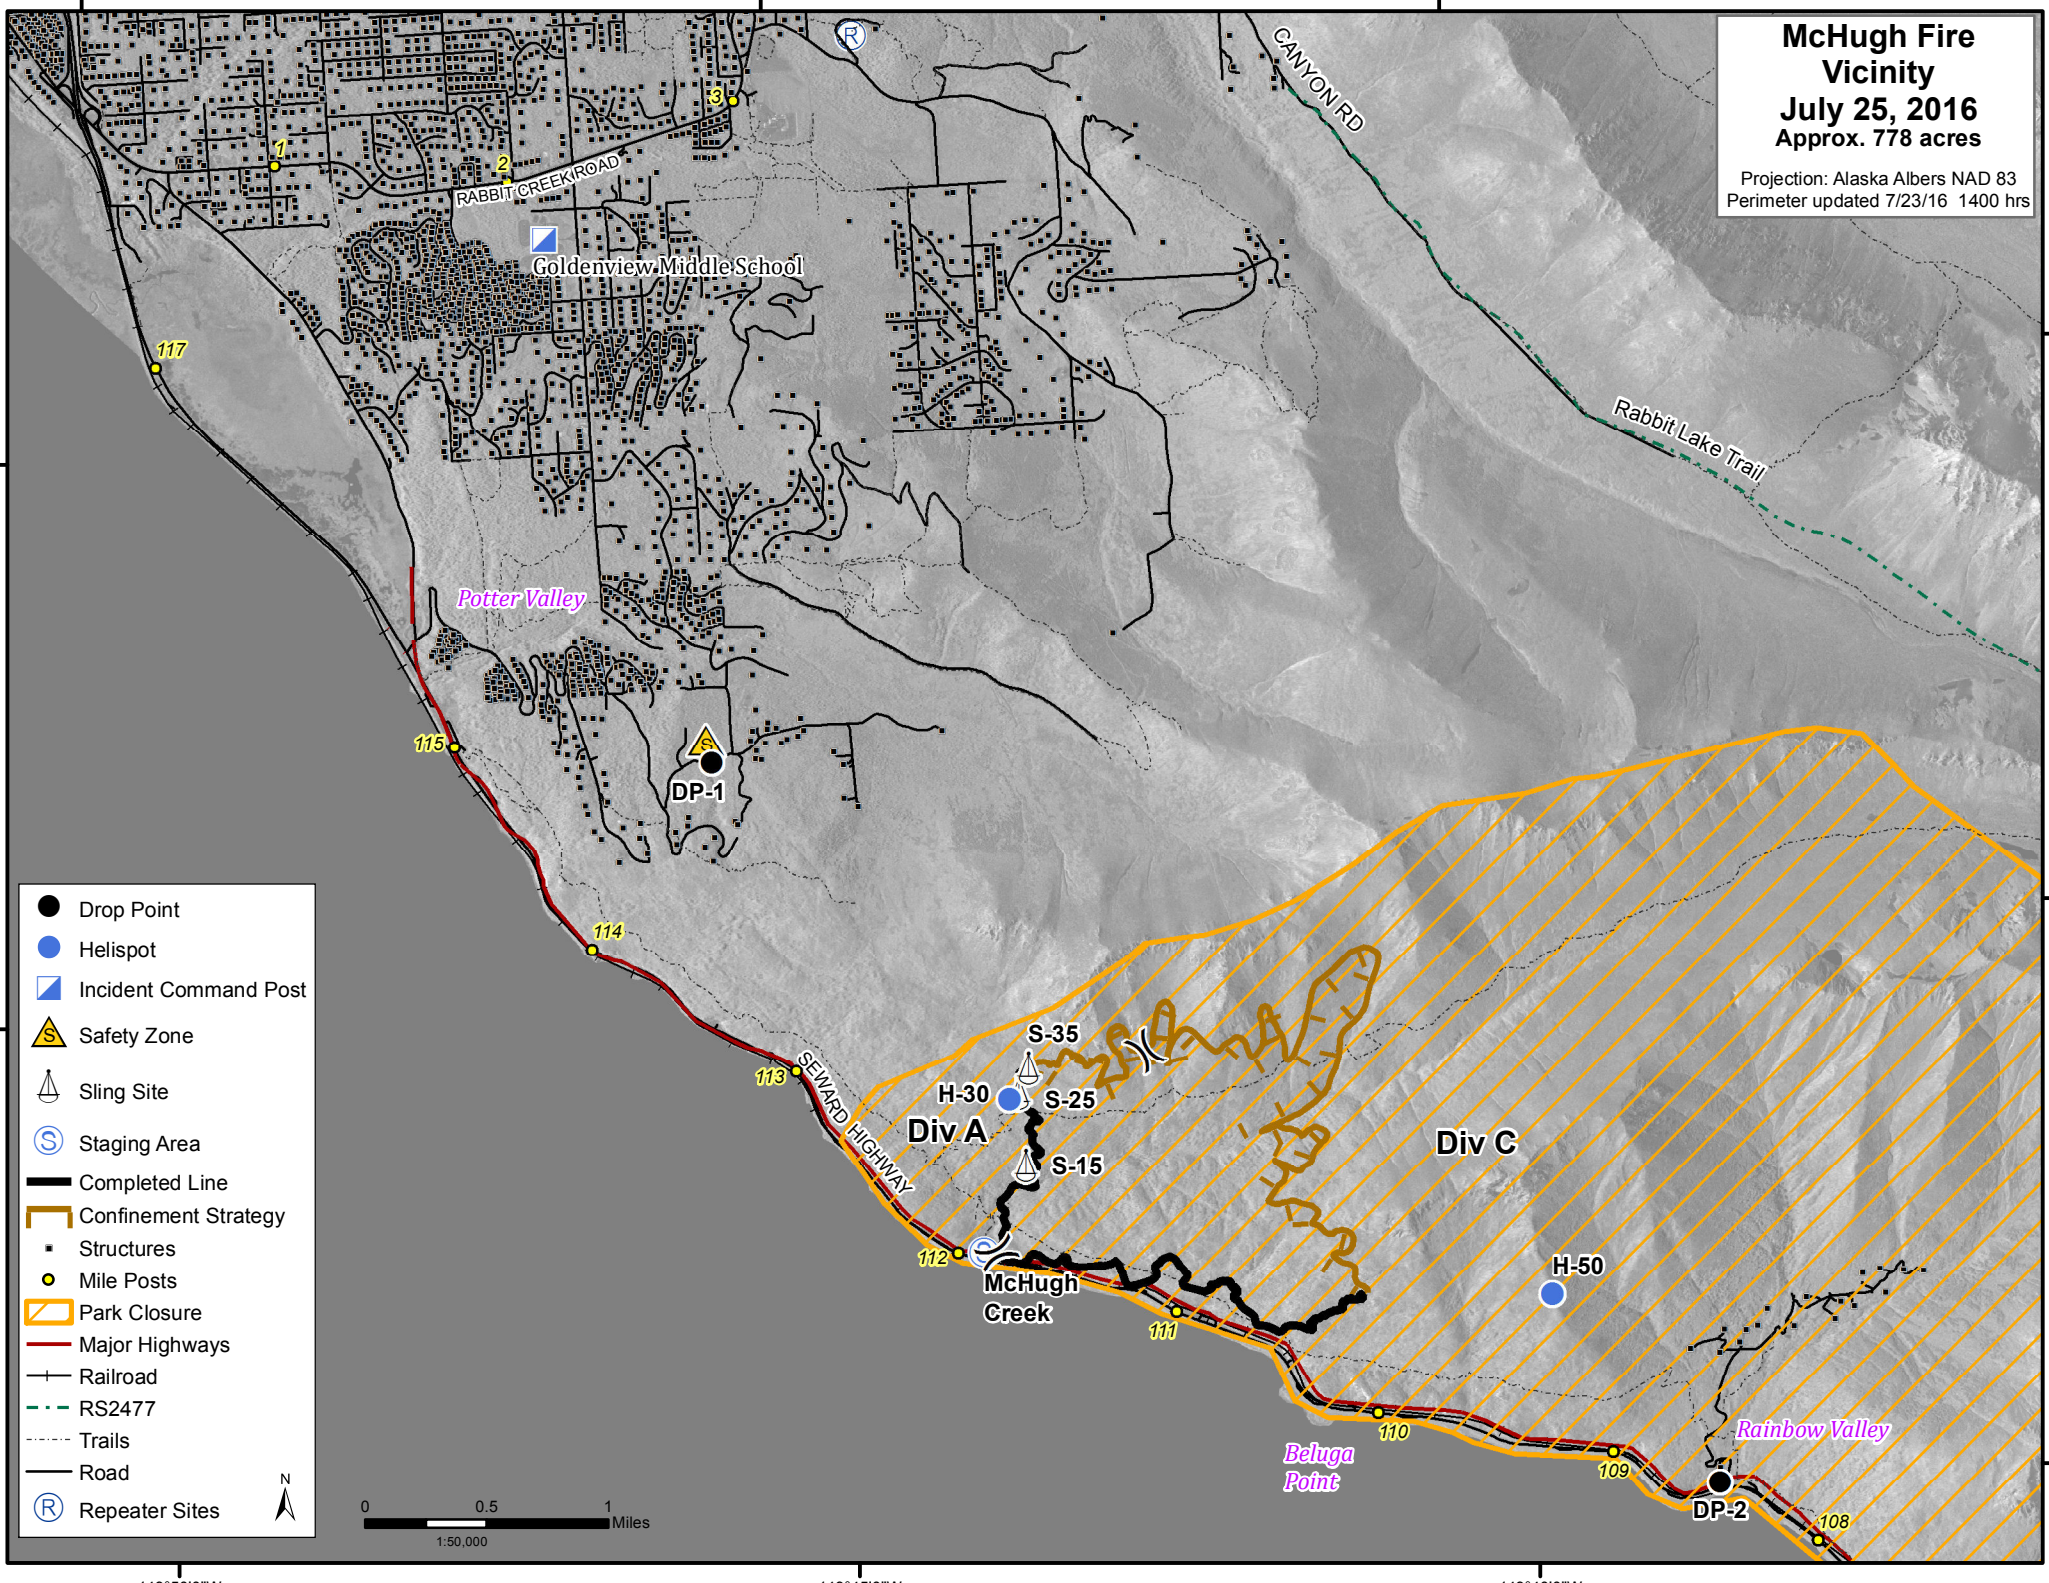

McHugh Fire Vicinity

July 25, 2016
Approx. 778 acres

Projection: Alaska Albers NAD 83
Perimeter updated 7/23/16 1400 hrs

- Drop Point
- Helispot
- Incident Command Post
- ⚠ Safety Zone
- ⚓ Sling Site
- Ⓢ Staging Area
- Completed Line
- ▨ Confinement Strategy
- Structures
- Mile Posts
- ▨ Park Closure
- Major Highways
- Railroad
- - - RS2477
- ⋯ Trails
- Road
- Ⓡ Repeater Sites