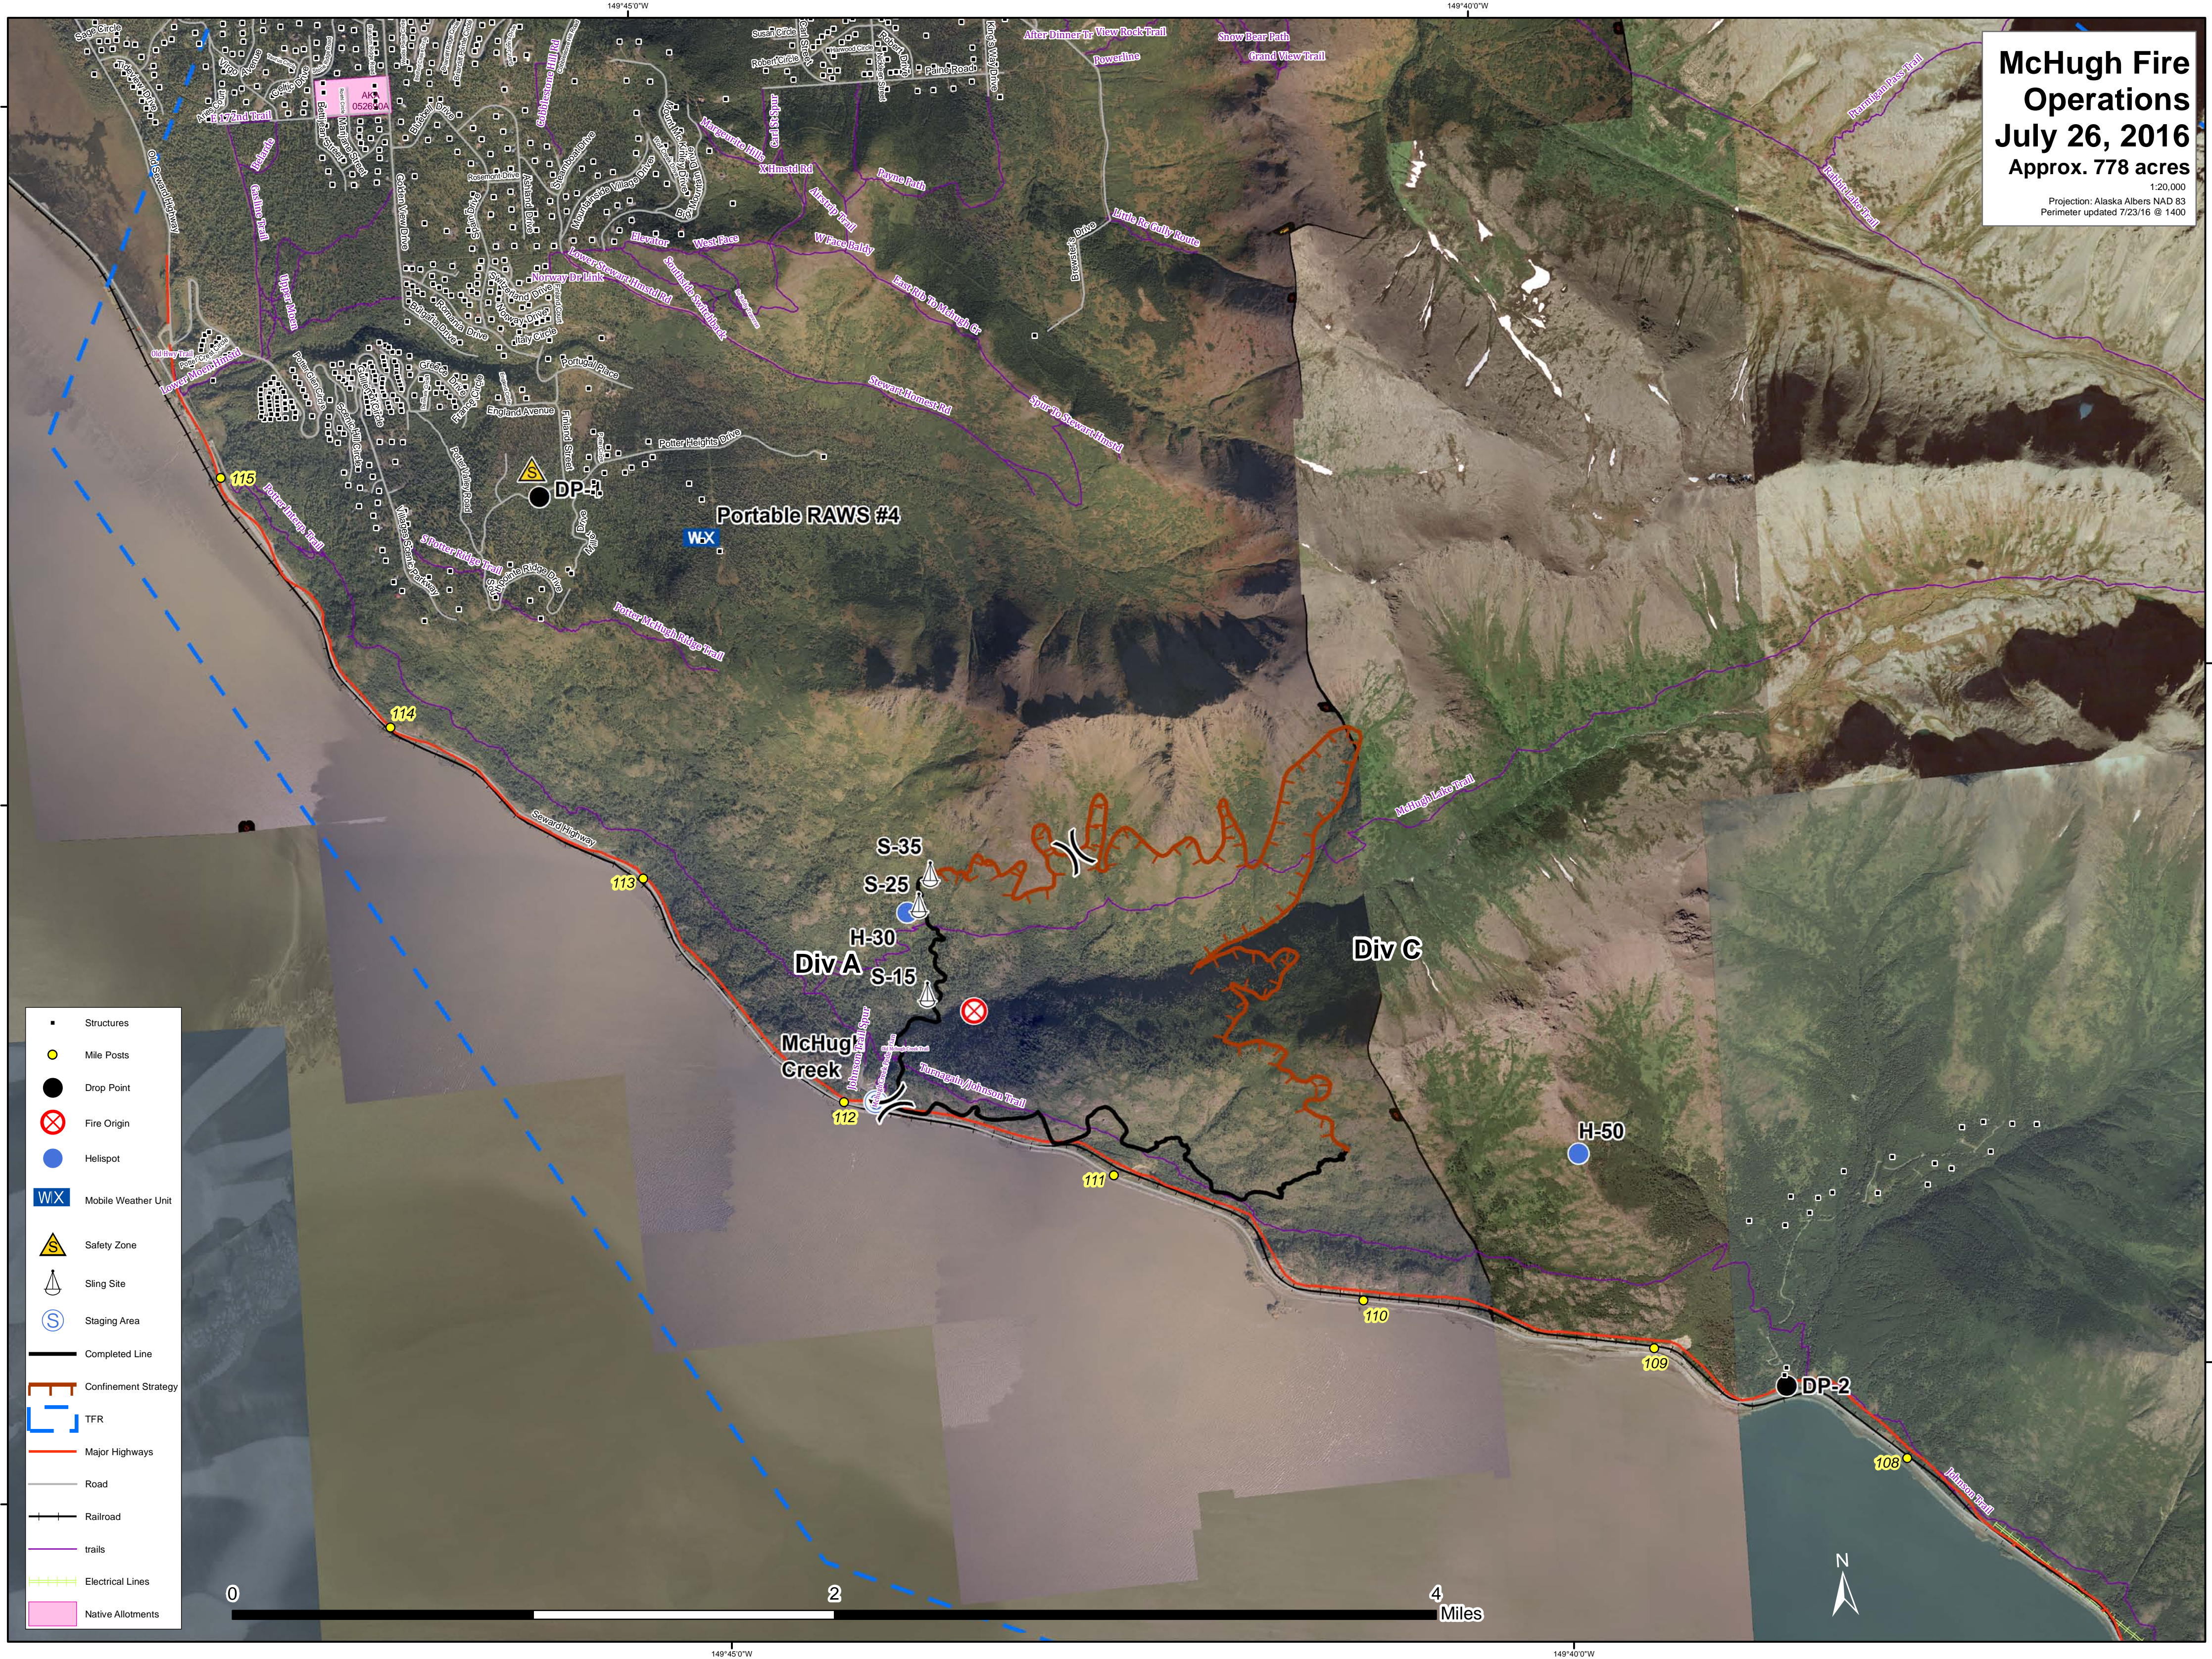

**McHugh Fire  
Operations  
July 26, 2016**  
Approx. 778 acres

1:20,000  
Projection: Alaska Albers NAD 83  
Perimeter updated 7/23/16 @ 1400

- Structures
- Mile Posts
- Drop Point
- ⊗ Fire Origin
- Helispot
- WX Mobile Weather Unit
- ⚠ Safety Zone
- ⚓ Sling Site
- Ⓢ Staging Area
- Completed Line
- Confinement Strategy
- TFR
- Major Highways
- Road
- Railroad
- trails
- Electrical Lines
- Native Allotments