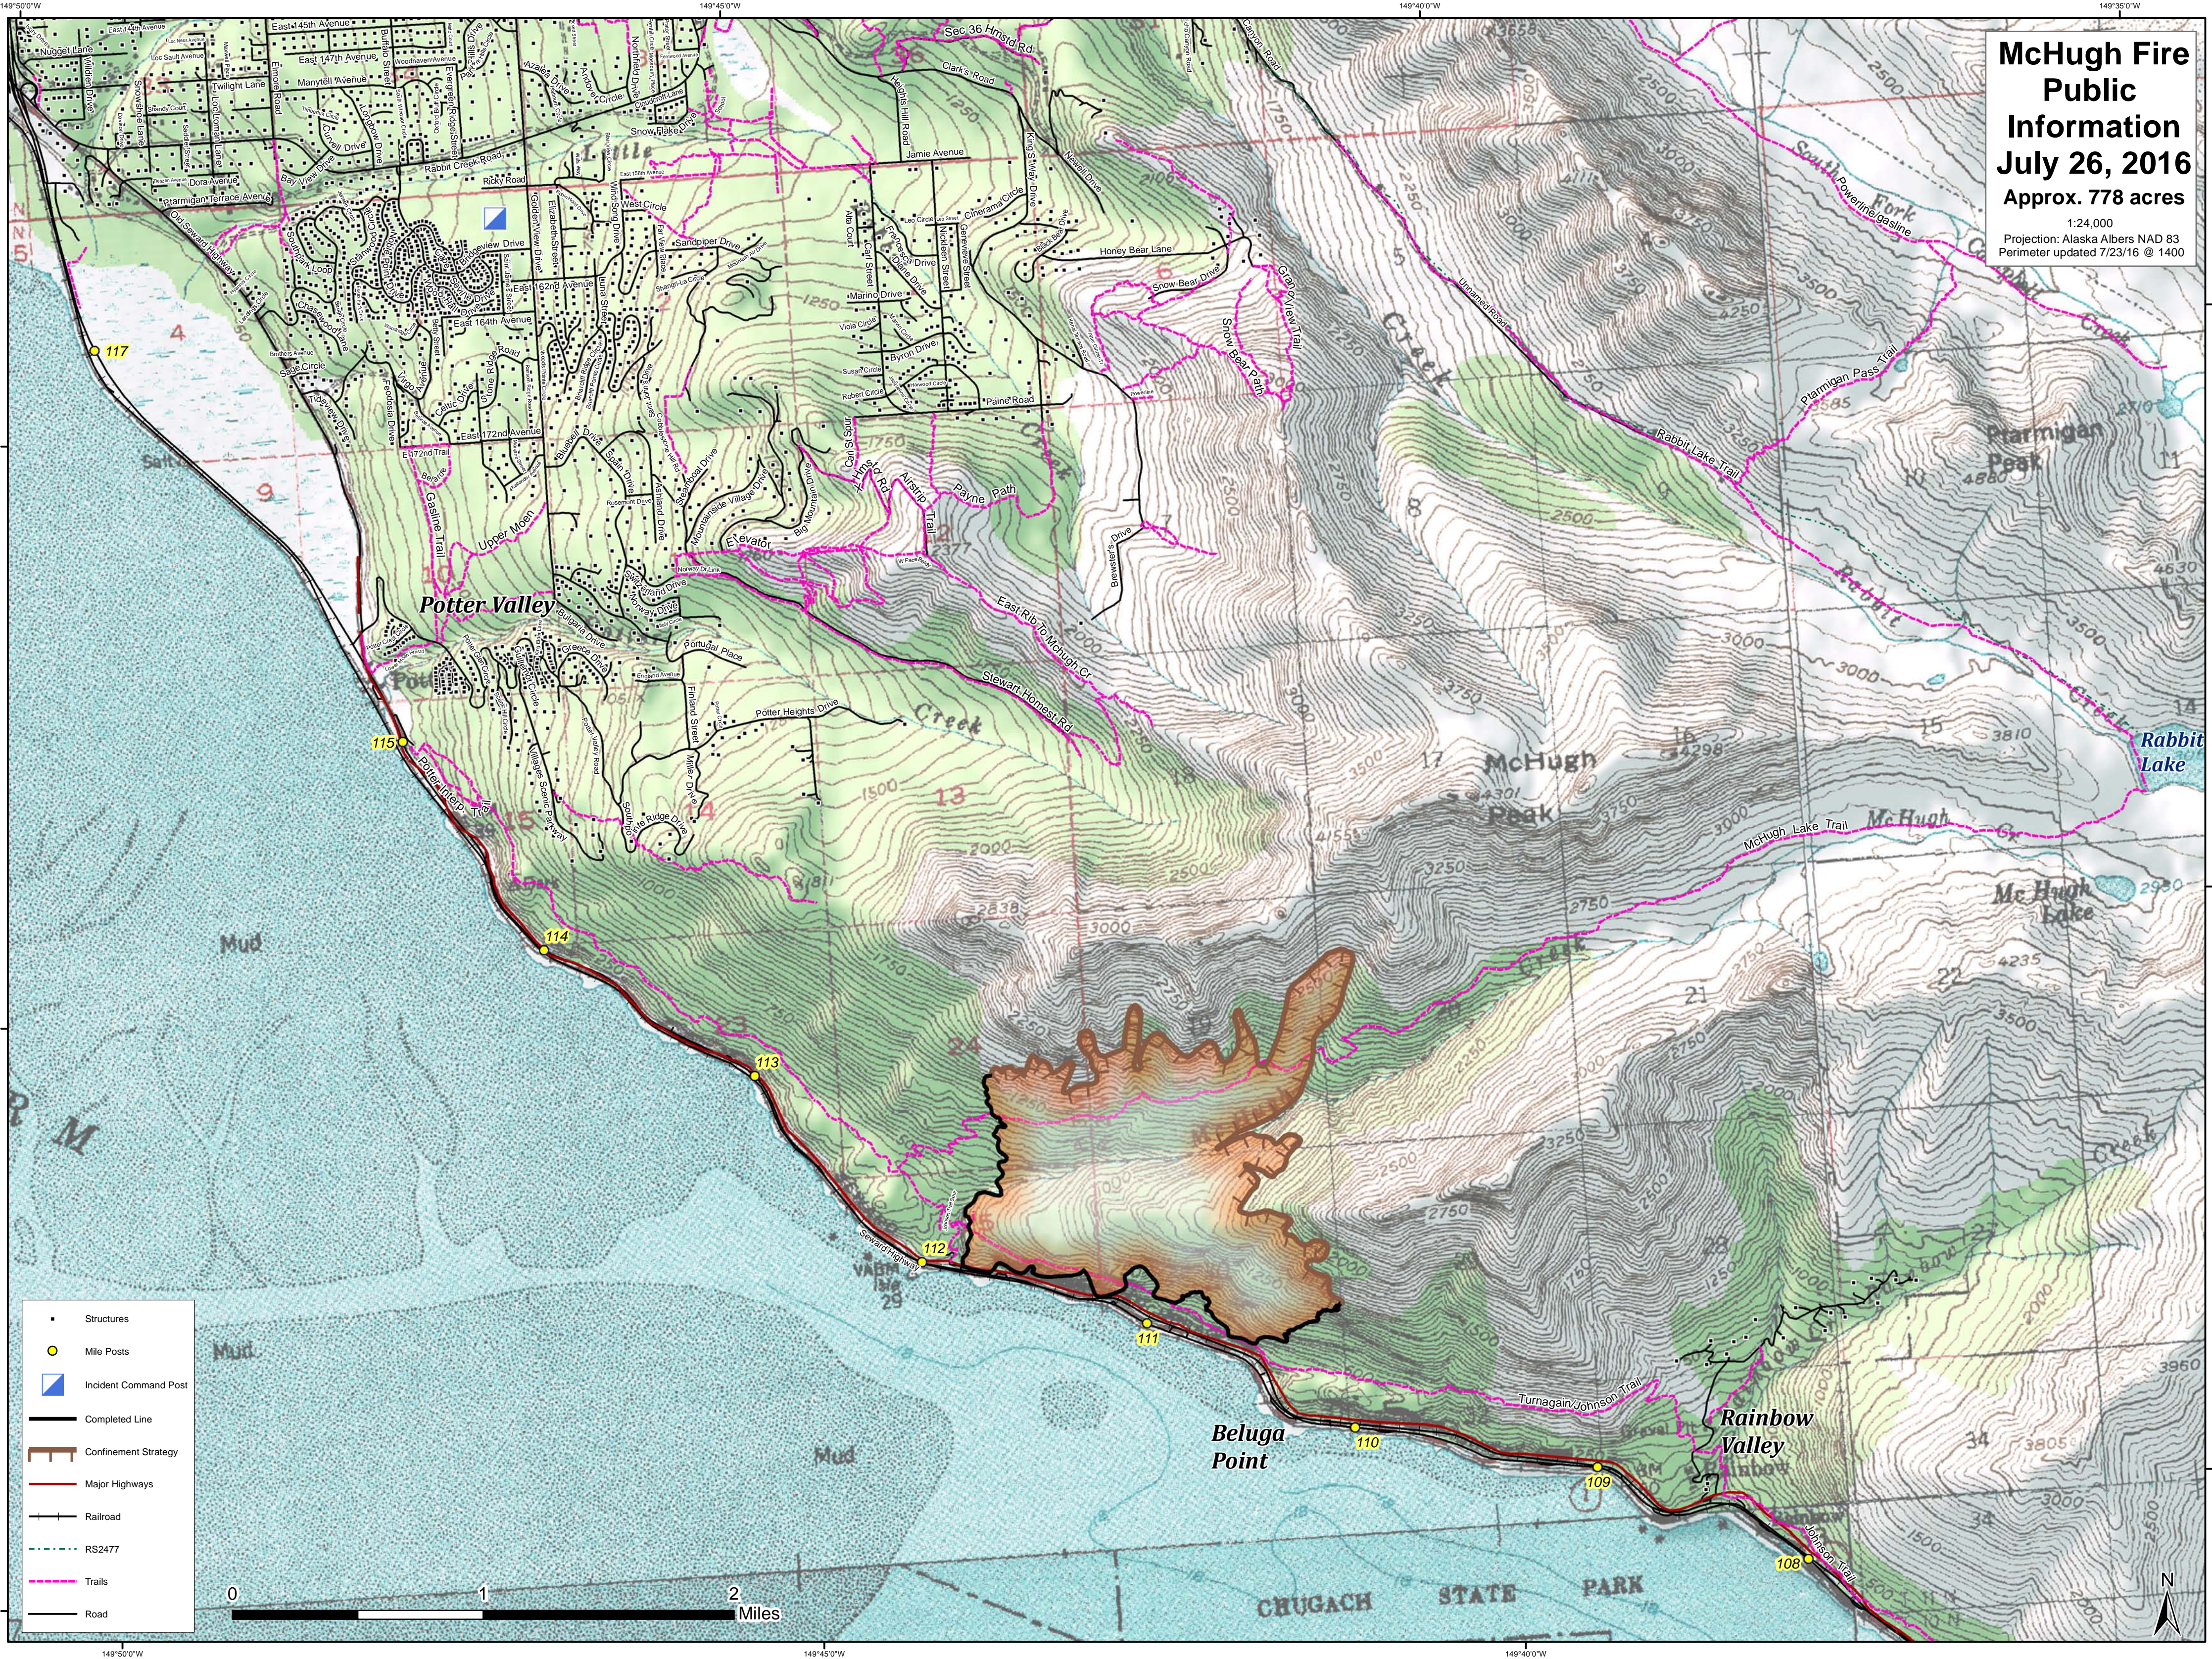

McHugh Fire Public Information July 26, 2016 Approx. 778 acres

1:24,000
Projection: Alaska Albers NAD 83
Perimeter updated 7/23/16 @ 1400

- Structures
- Mile Posts
- Incident Command Post
- Completed Line
- Confinement Strategy
- Major Highways
- Railroad
- RS2477
- Trails
- Road