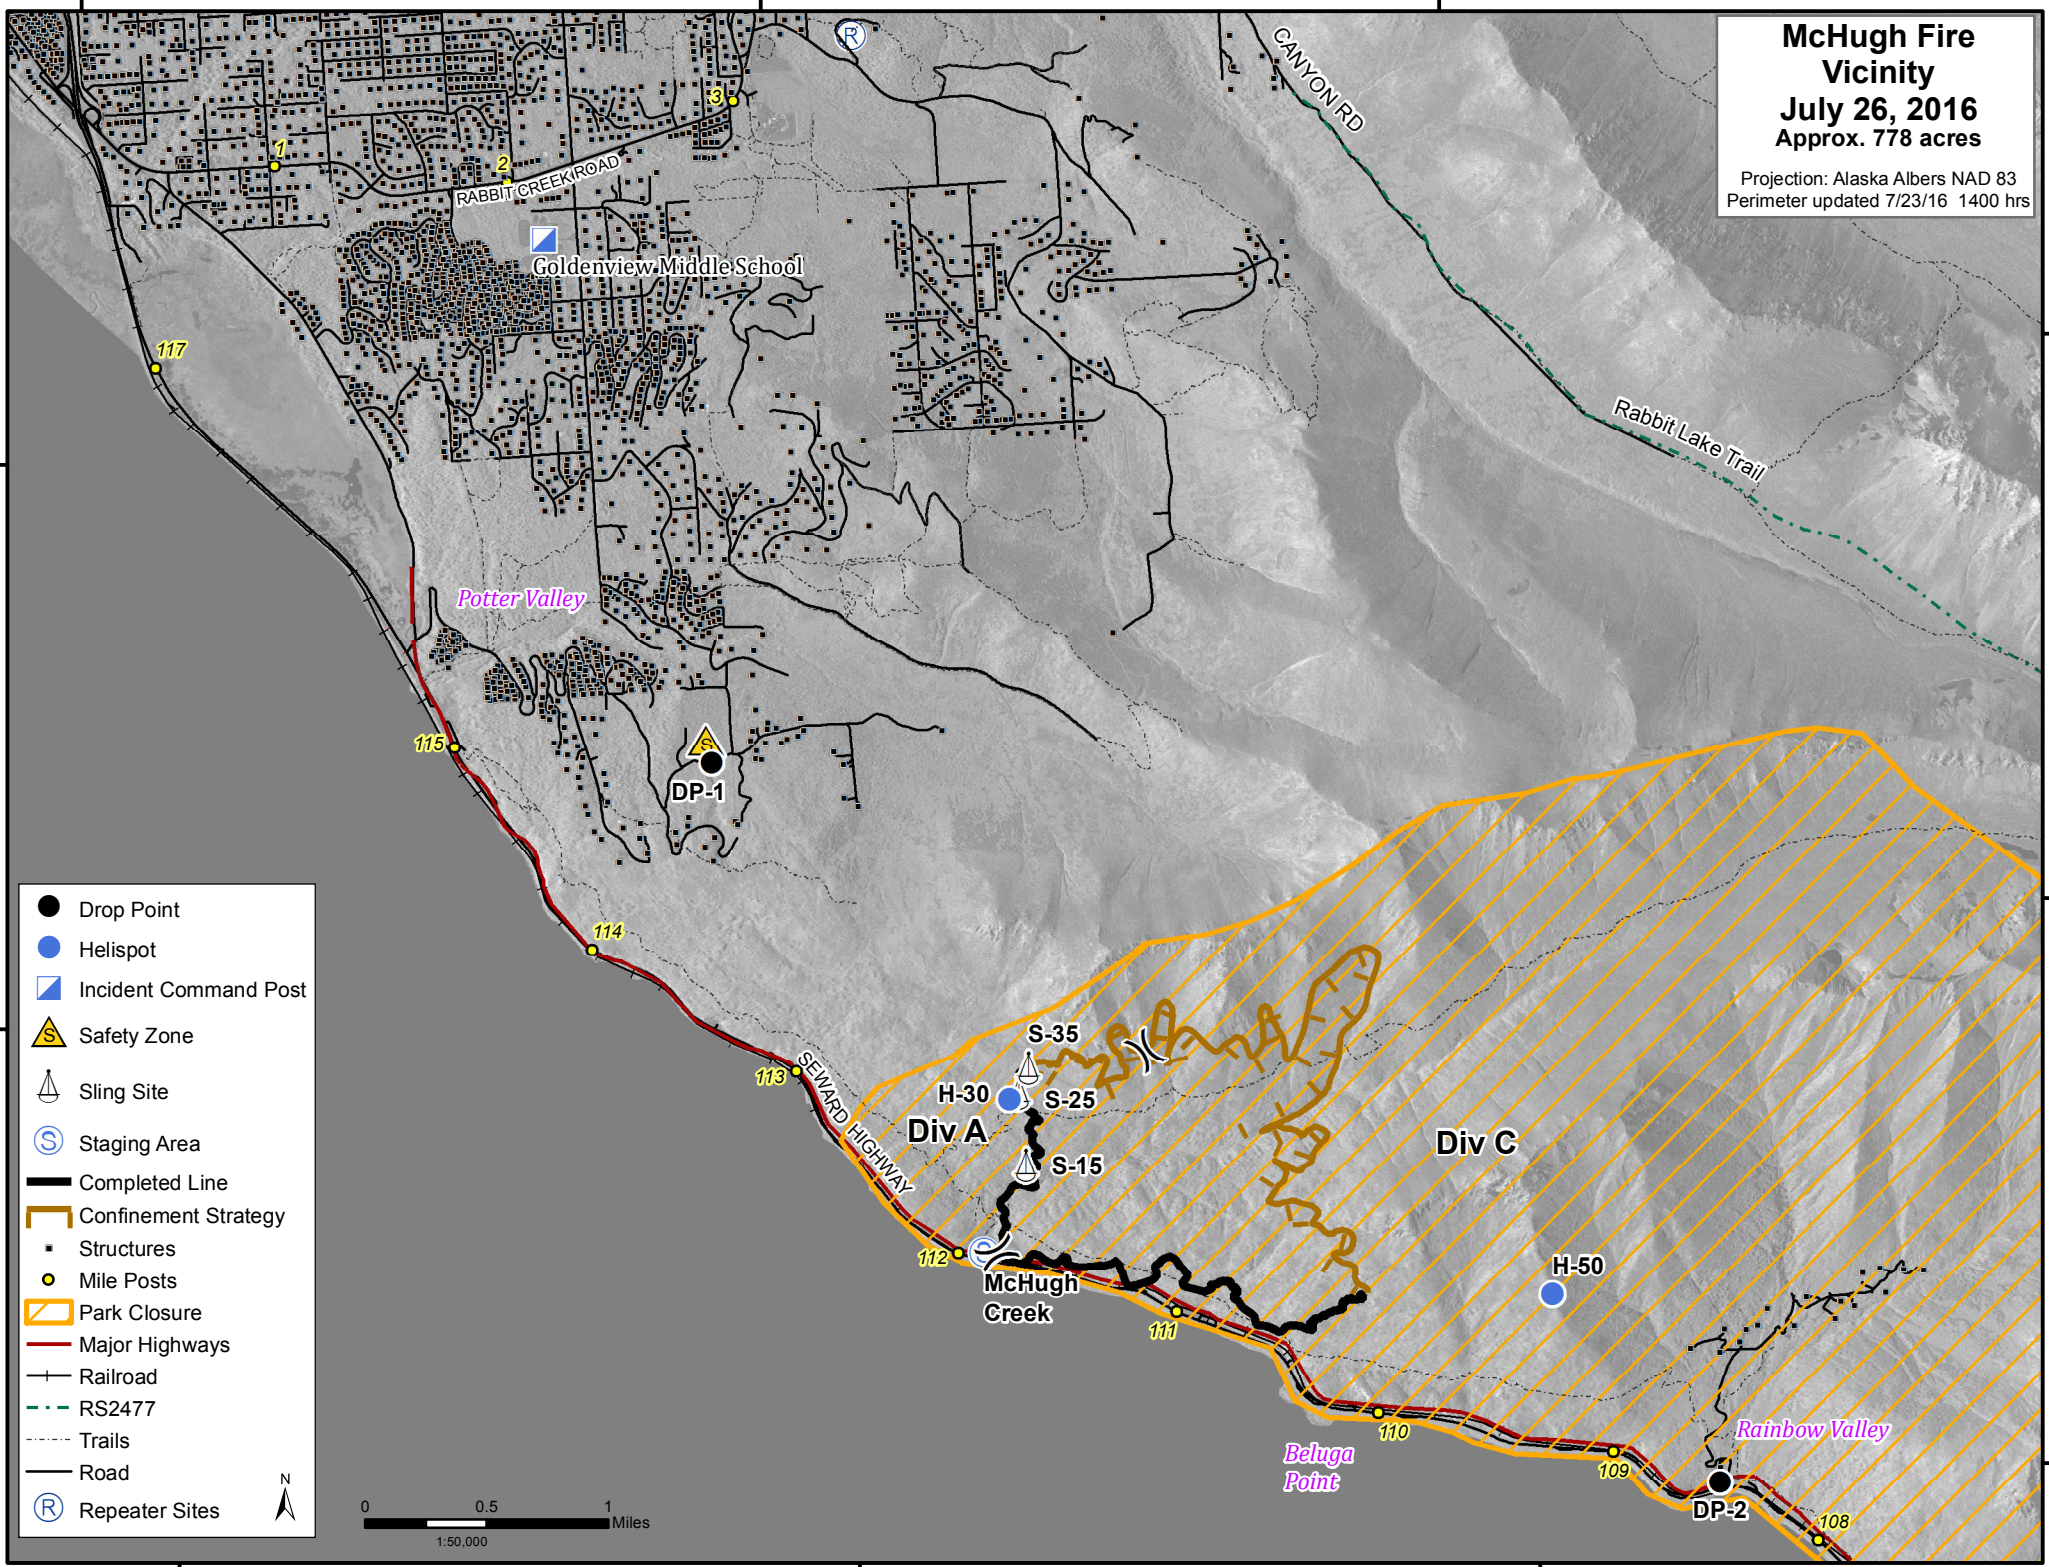

McHugh Fire Vicinity

July 26, 2016
Approx. 778 acres

Projection: Alaska Albers NAD 83
Perimeter updated 7/23/16 1400 hrs

- Drop Point
- Helispot
- Incident Command Post
- ⚠ Safety Zone
- ⚓ Sling Site
- Ⓢ Staging Area
- Completed Line
- ▨ Confinement Strategy
- Structures
- Mile Posts
- ▨ Park Closure
- Major Highways
- Railroad
- - - RS2477
- ⋯ Trails
- Road
- Ⓡ Repeater Sites