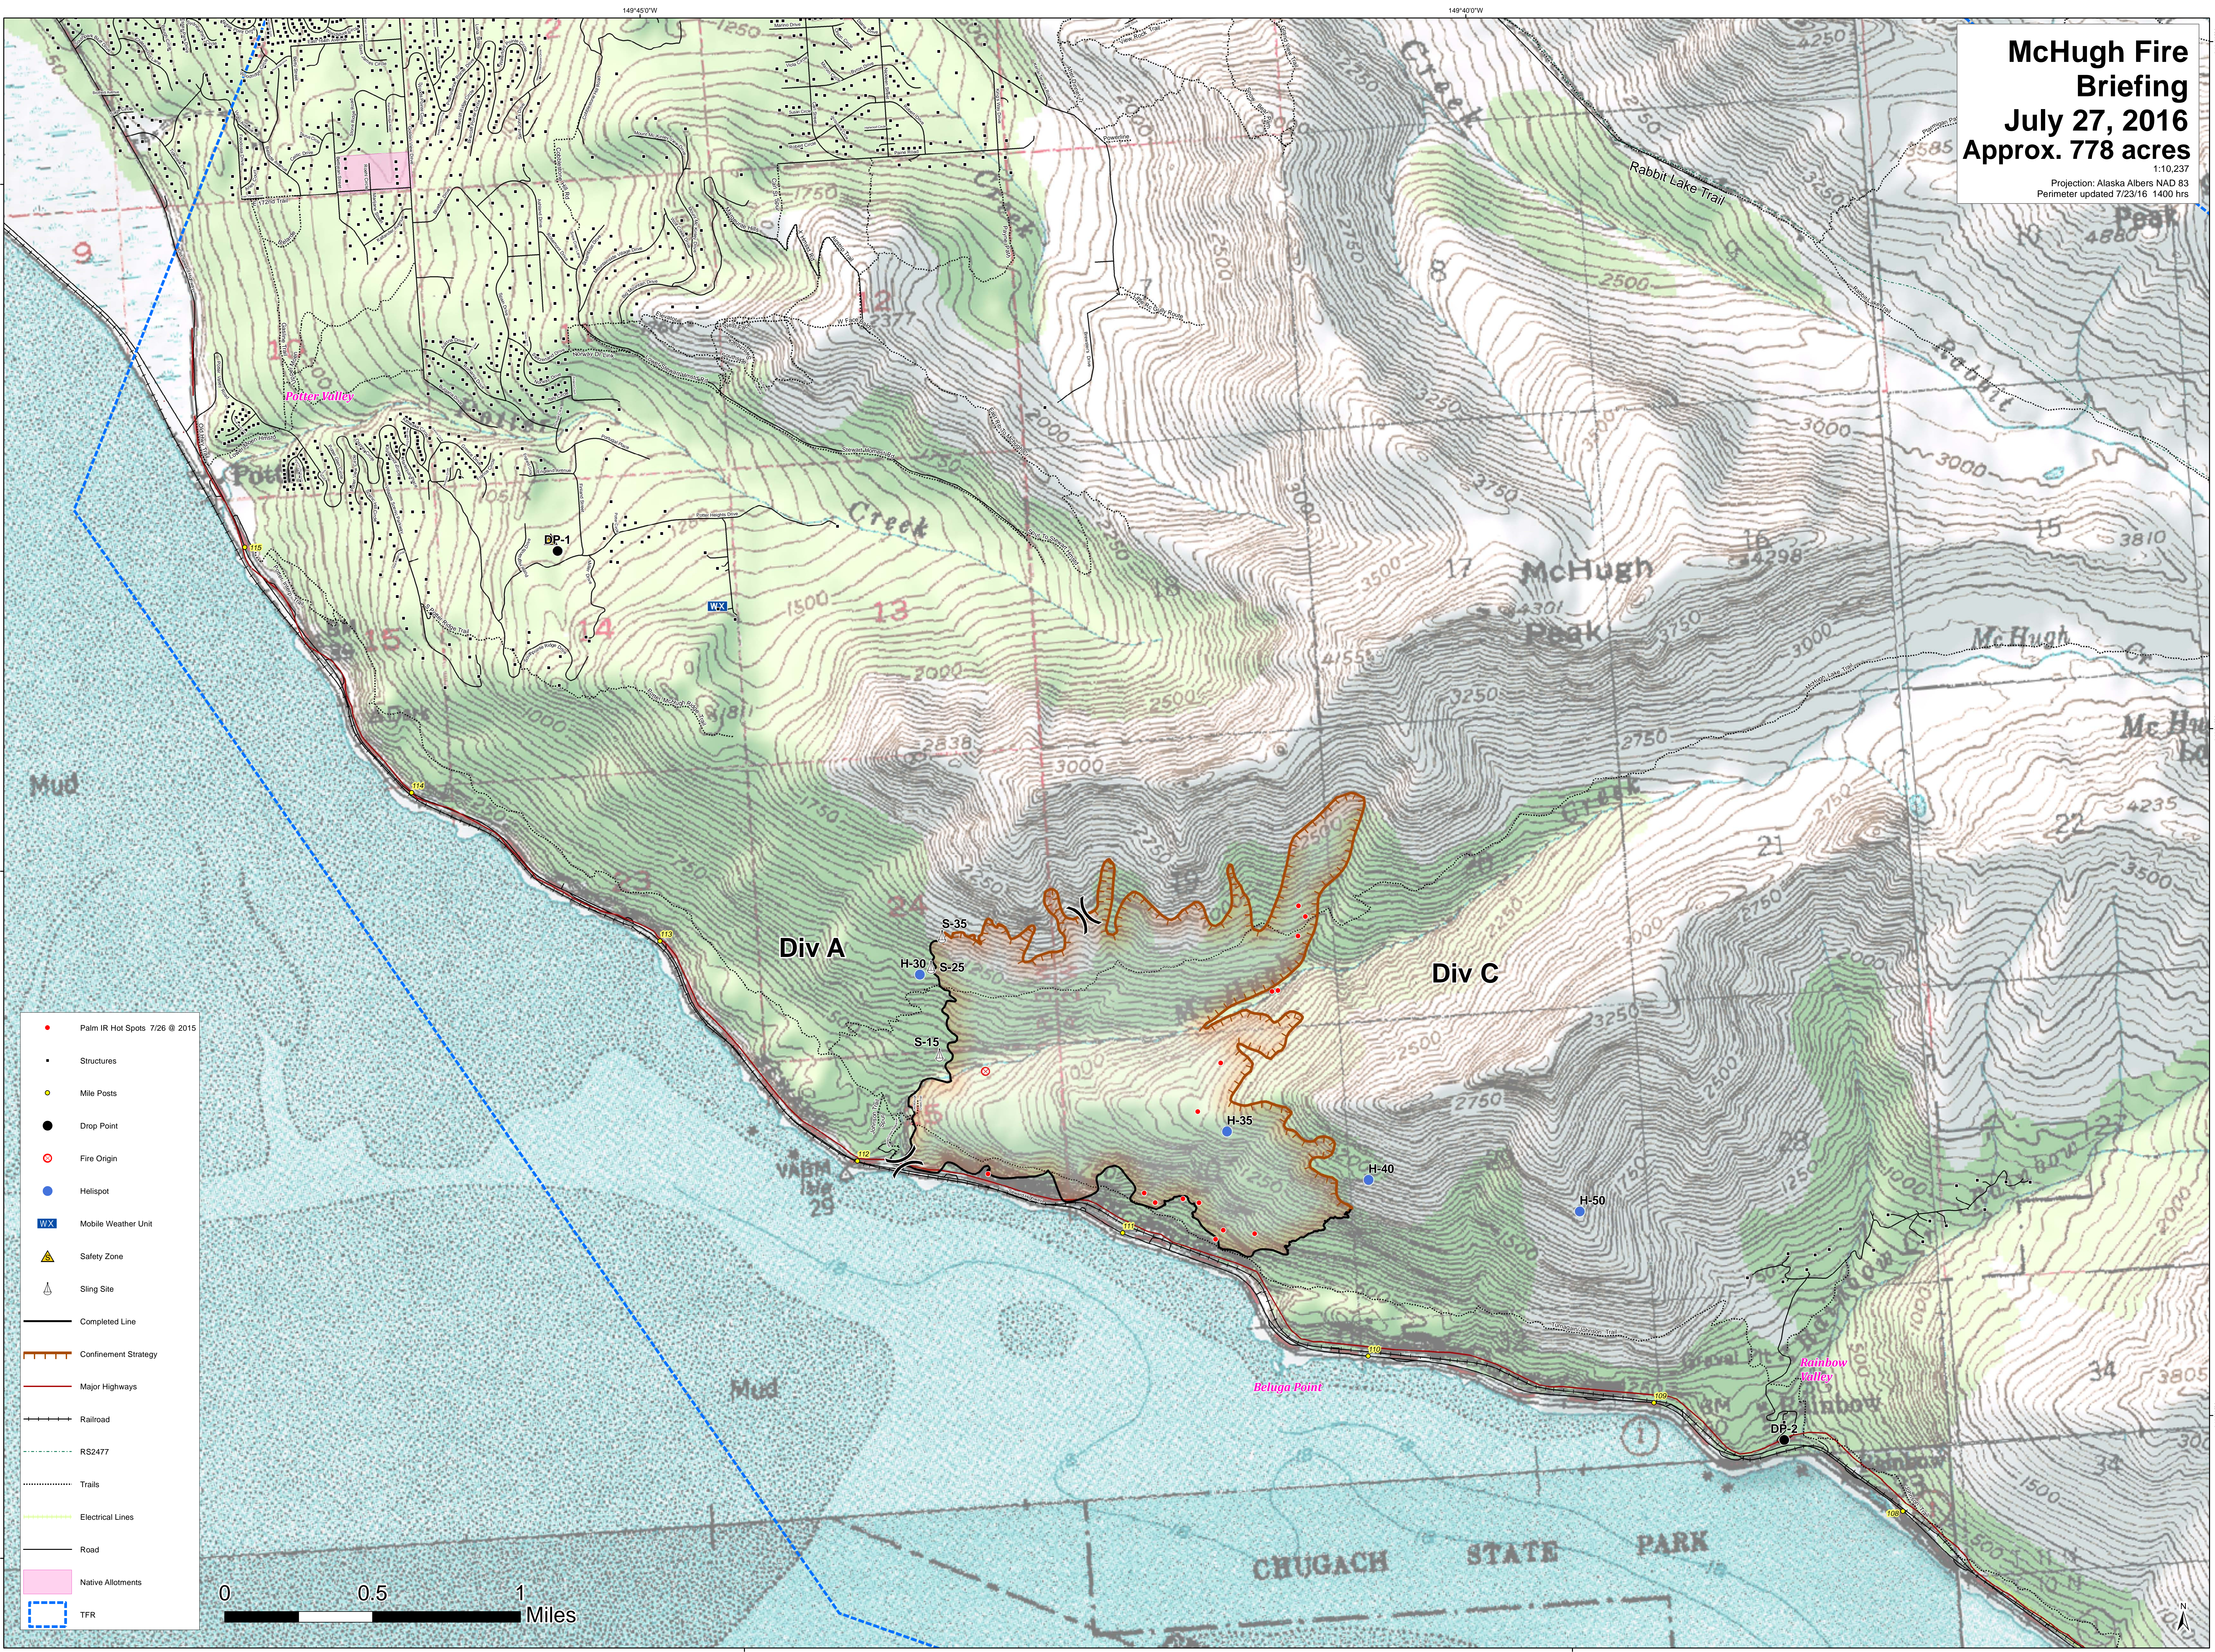

McHugh Fire Briefing

July 27, 2016

Approx. 778 acres

1:10,237
 Projection: Alaska Albers NAD 83
 Perimeter updated 7/23/16 1400 hrs

- Palm IR Hot Spots 7/26 @ 2015
- Structures
- Mile Posts
- Drop Point
- Fire Origin
- Helispot
- WX Mobile Weather Unit
- ▲ Safety Zone
- ▲ Sling Site
- Completed Line
- Confinement Strategy
- Major Highways
- Railroad
- RS2477
- Trails
- Electrical Lines
- Road
- Native Allotments
- TFR