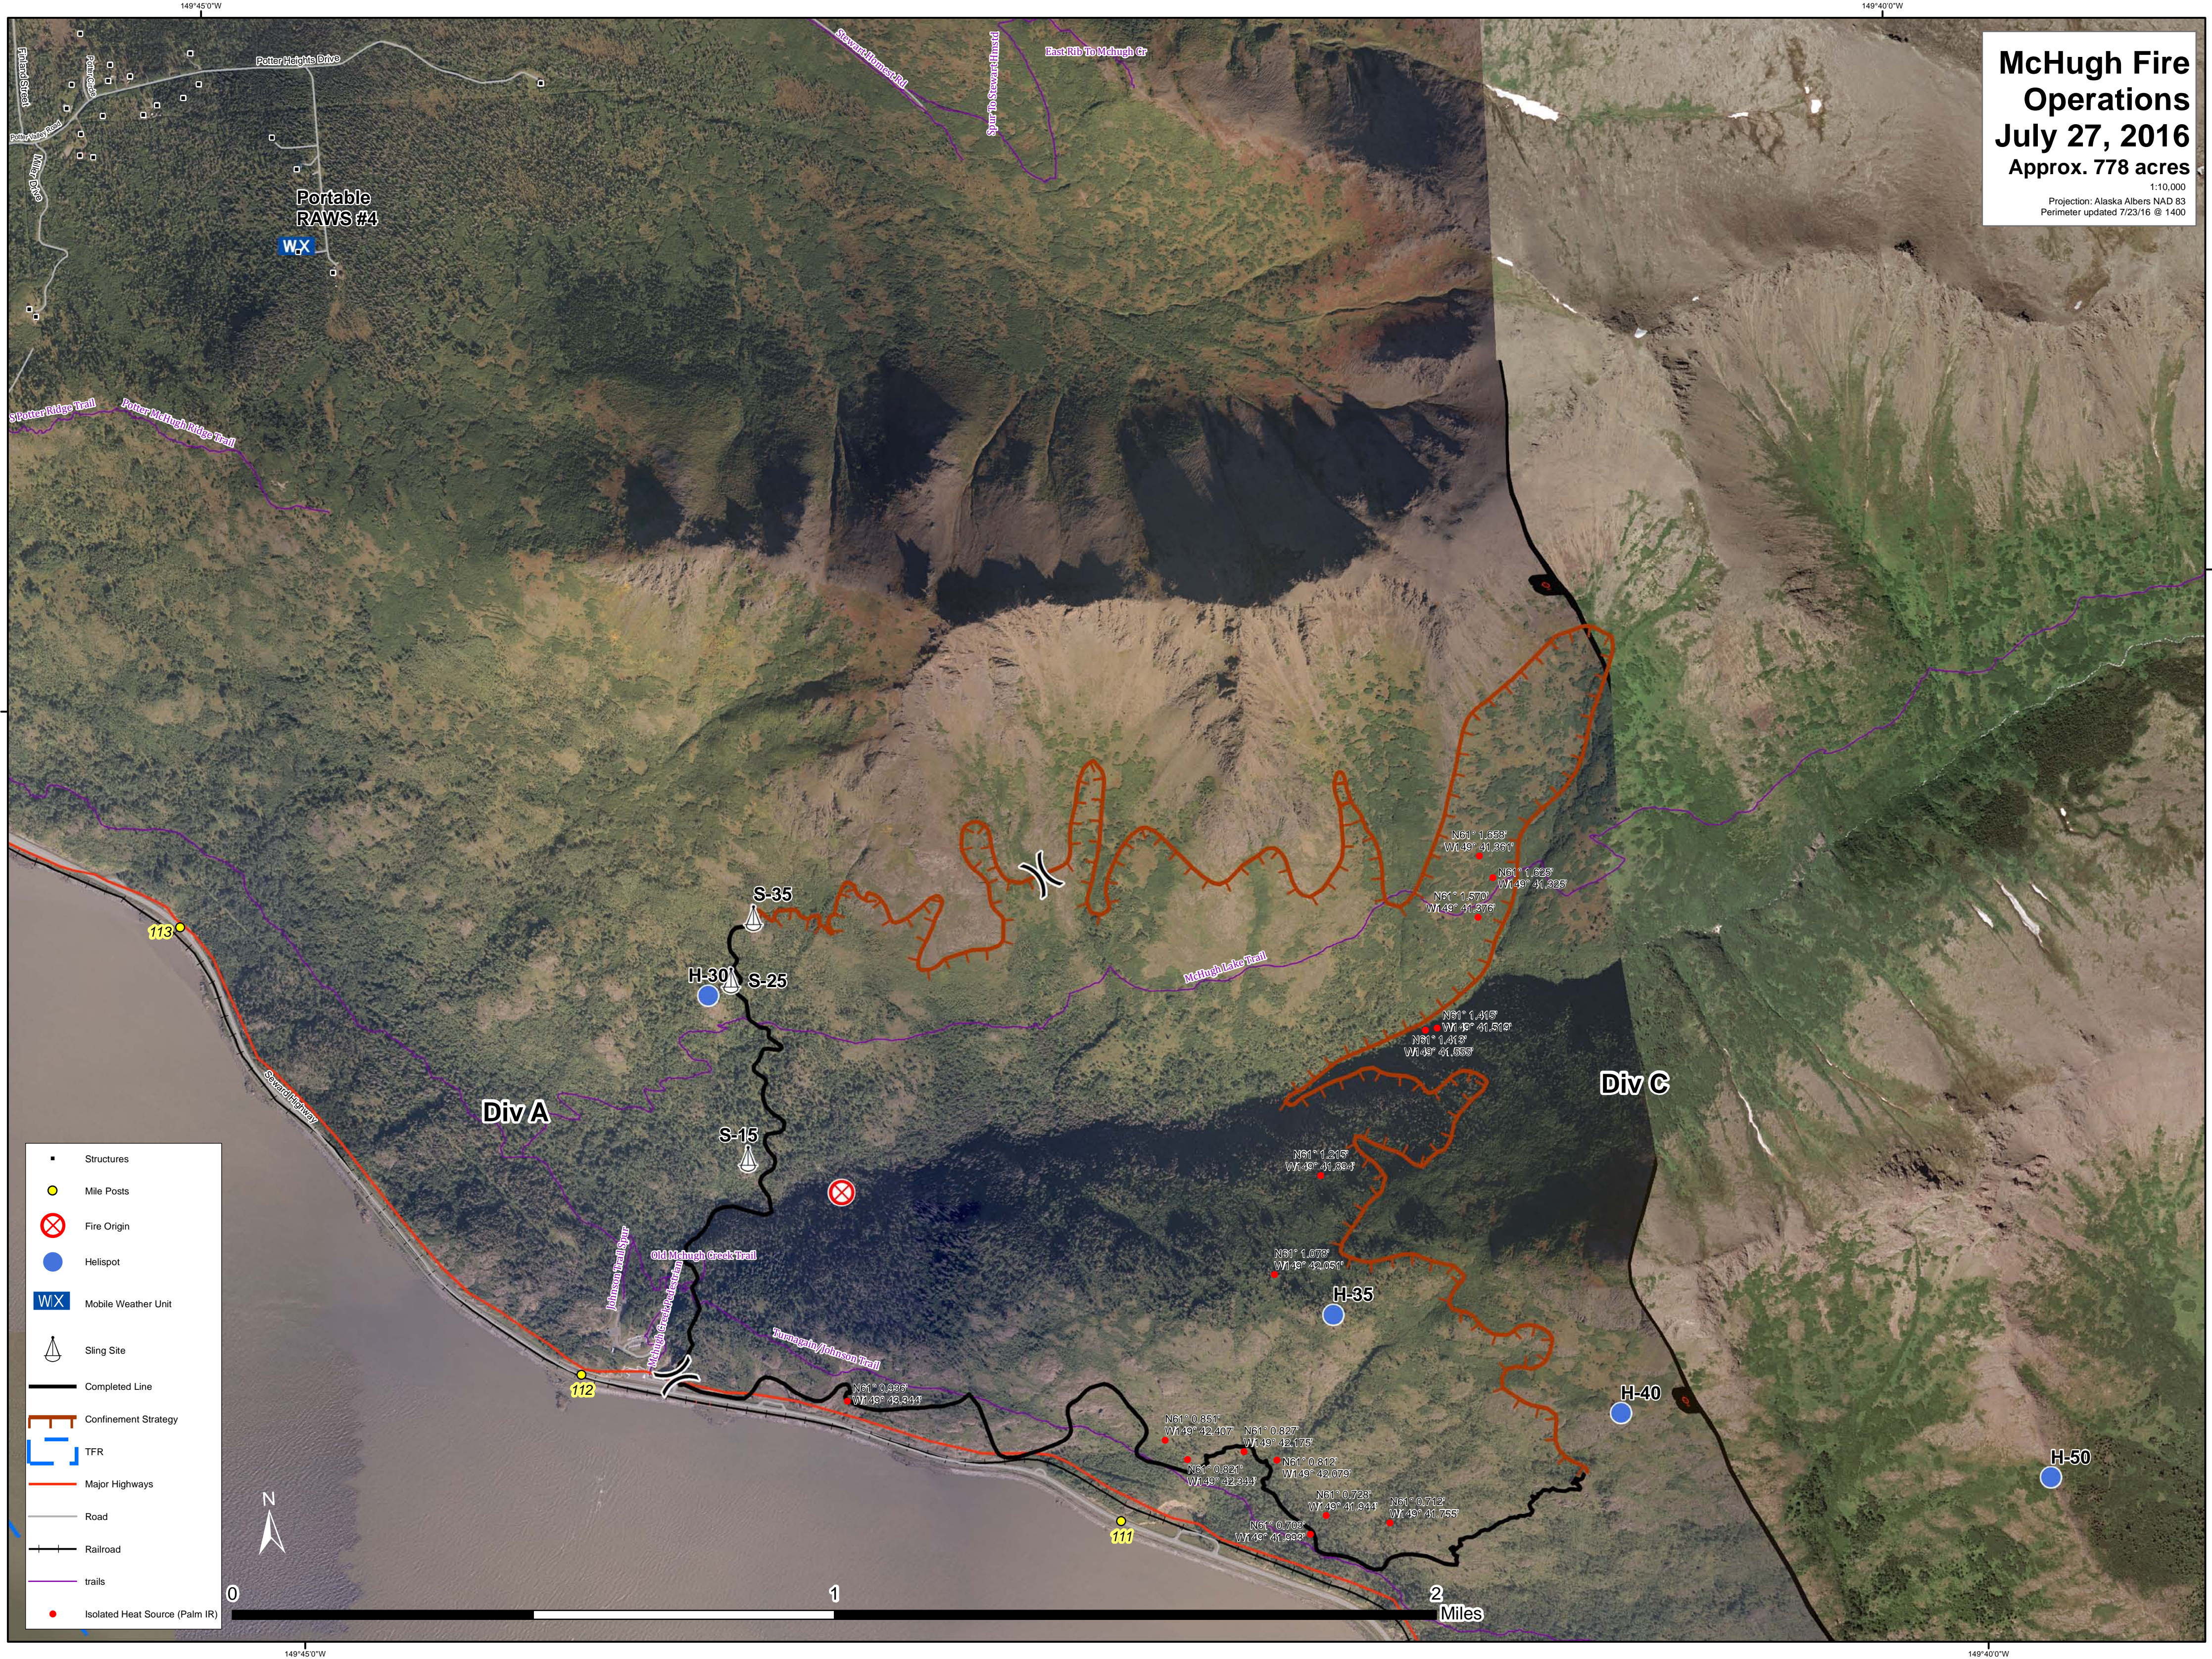

**McHugh Fire Operations**  
**July 27, 2016**  
 Approx. 778 acres

1:10,000  
 Projection: Alaska Albers NAD 83  
 Perimeter updated 7/23/16 @ 1400

- Structures
- Mile Posts
- ⊗ Fire Origin
- Helispot
- WX Mobile Weather Unit
- ▲ Sling Site
- Completed Line
- Containment Strategy
- TFR
- Major Highways
- Road
- Railroad
- trails
- Isolated Heat Source (Palm IR)