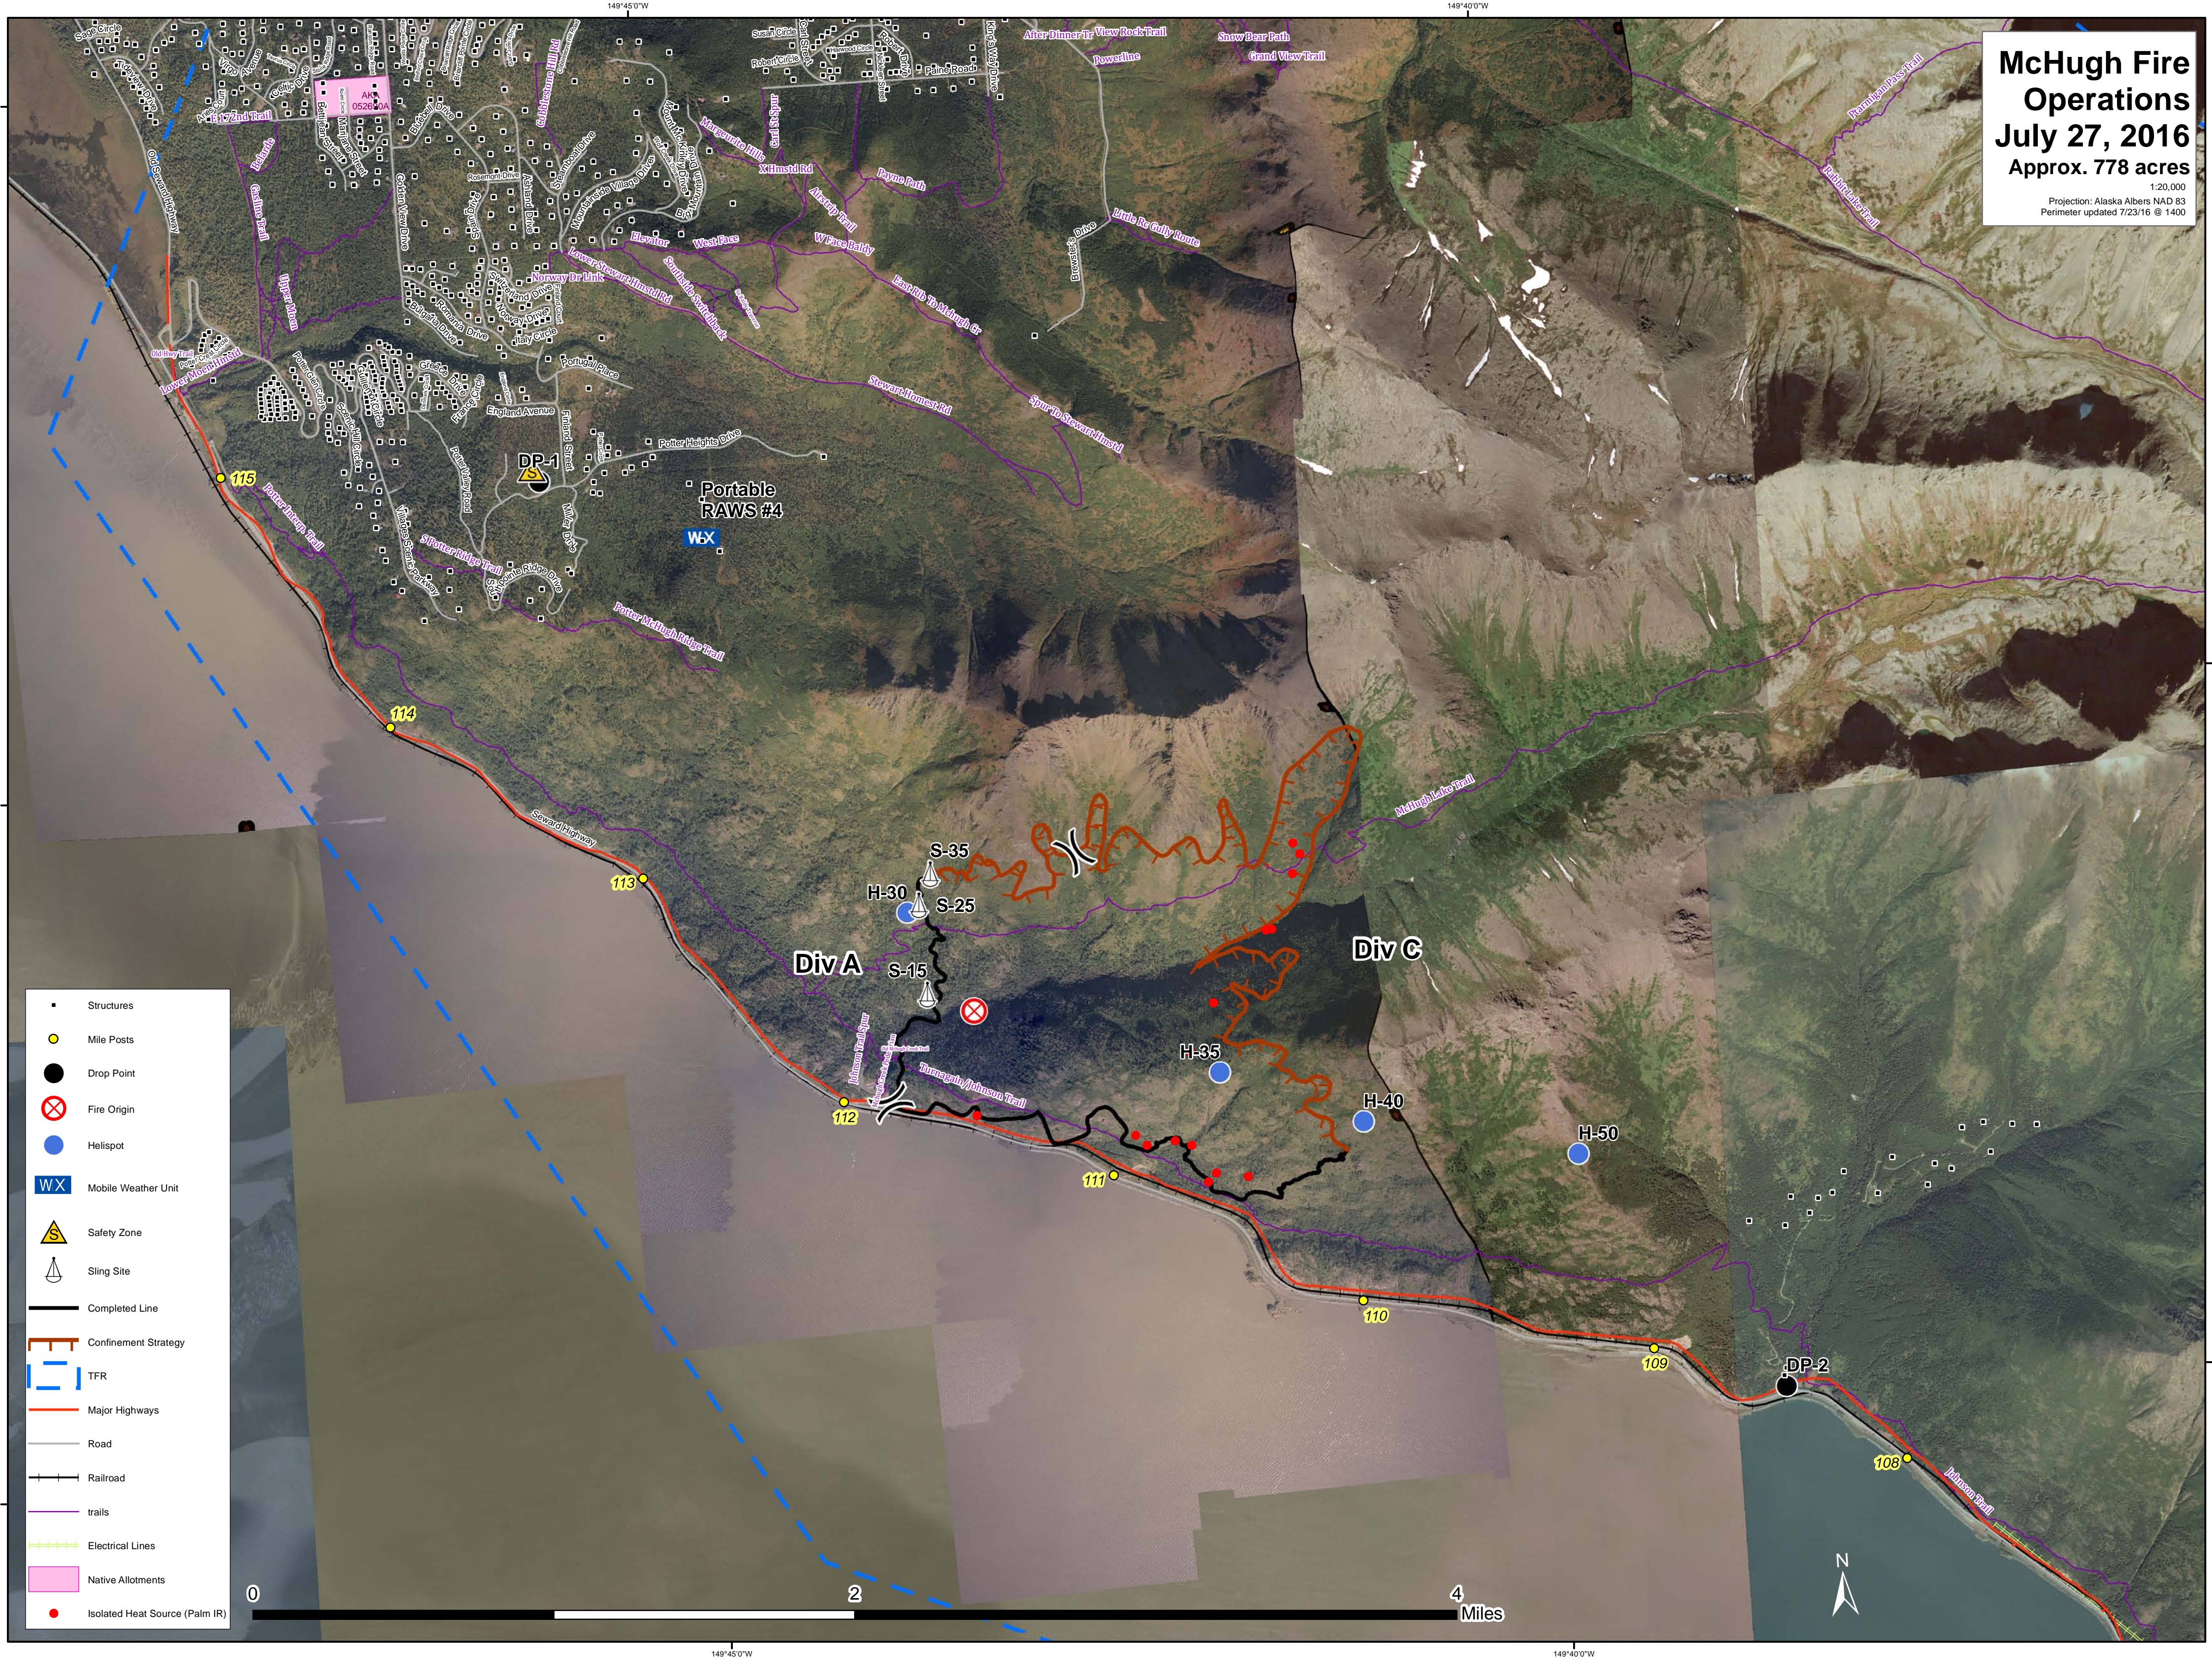

**McHugh Fire
Operations
July 27, 2016**
Approx. 778 acres

1:20,000
Projection: Alaska Albers NAD 83
Perimeter updated 7/23/16 @ 1400

- Structures
- Mile Posts
- Drop Point
- ⊗ Fire Origin
- Helispot
- WX Mobile Weather Unit
- ⚠ Safety Zone
- ⚓ Sling Site
- Completed Line
- Confinement Strategy
- TFR
- Major Highways
- Road
- Railroad
- trails
- Electrical Lines
- Native Allotments
- Isolated Heat Source (Palm IR)