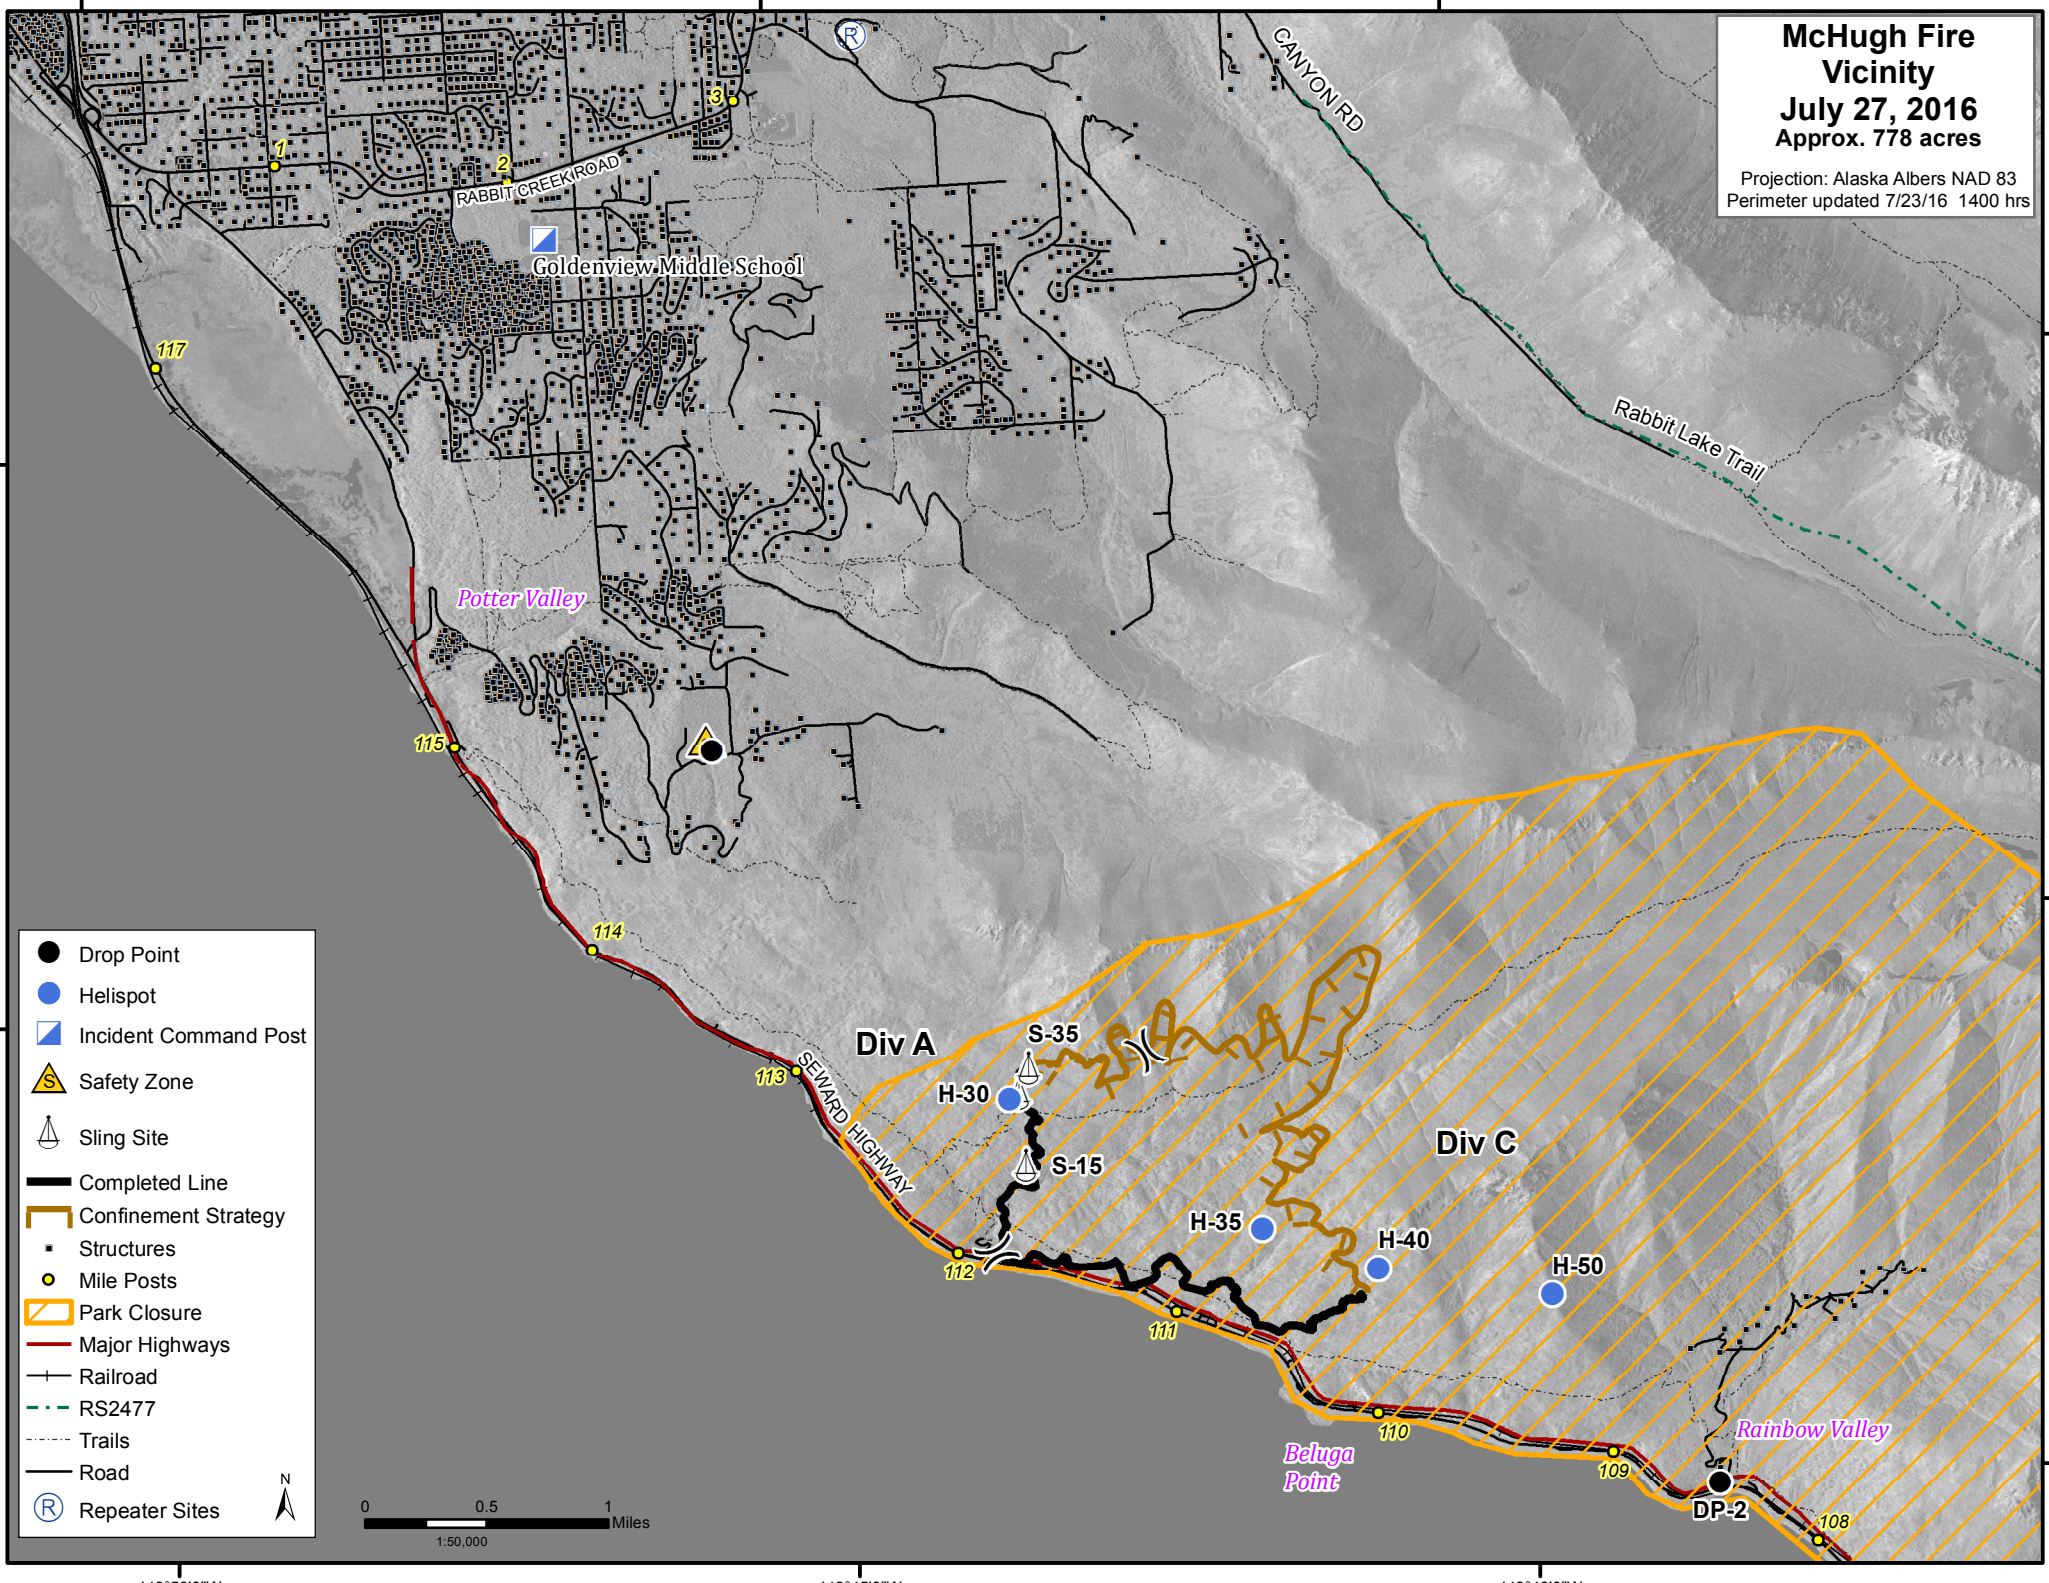

McHugh Fire Vicinity July 27, 2016 Approx. 778 acres

Projection: Alaska Albers NAD 83
Perimeter updated 7/23/16 1400 hrs

- Drop Point
- Helispot
- Incident Command Post
- ▲ Safety Zone
- ⚓ Sling Site
- Completed Line
- ▨ Confinement Strategy
- Structures
- Mile Posts
- ▨ Park Closure
- Major Highways
- Railroad
- RS2477
- Trails
- Road
- Ⓡ Repeater Sites