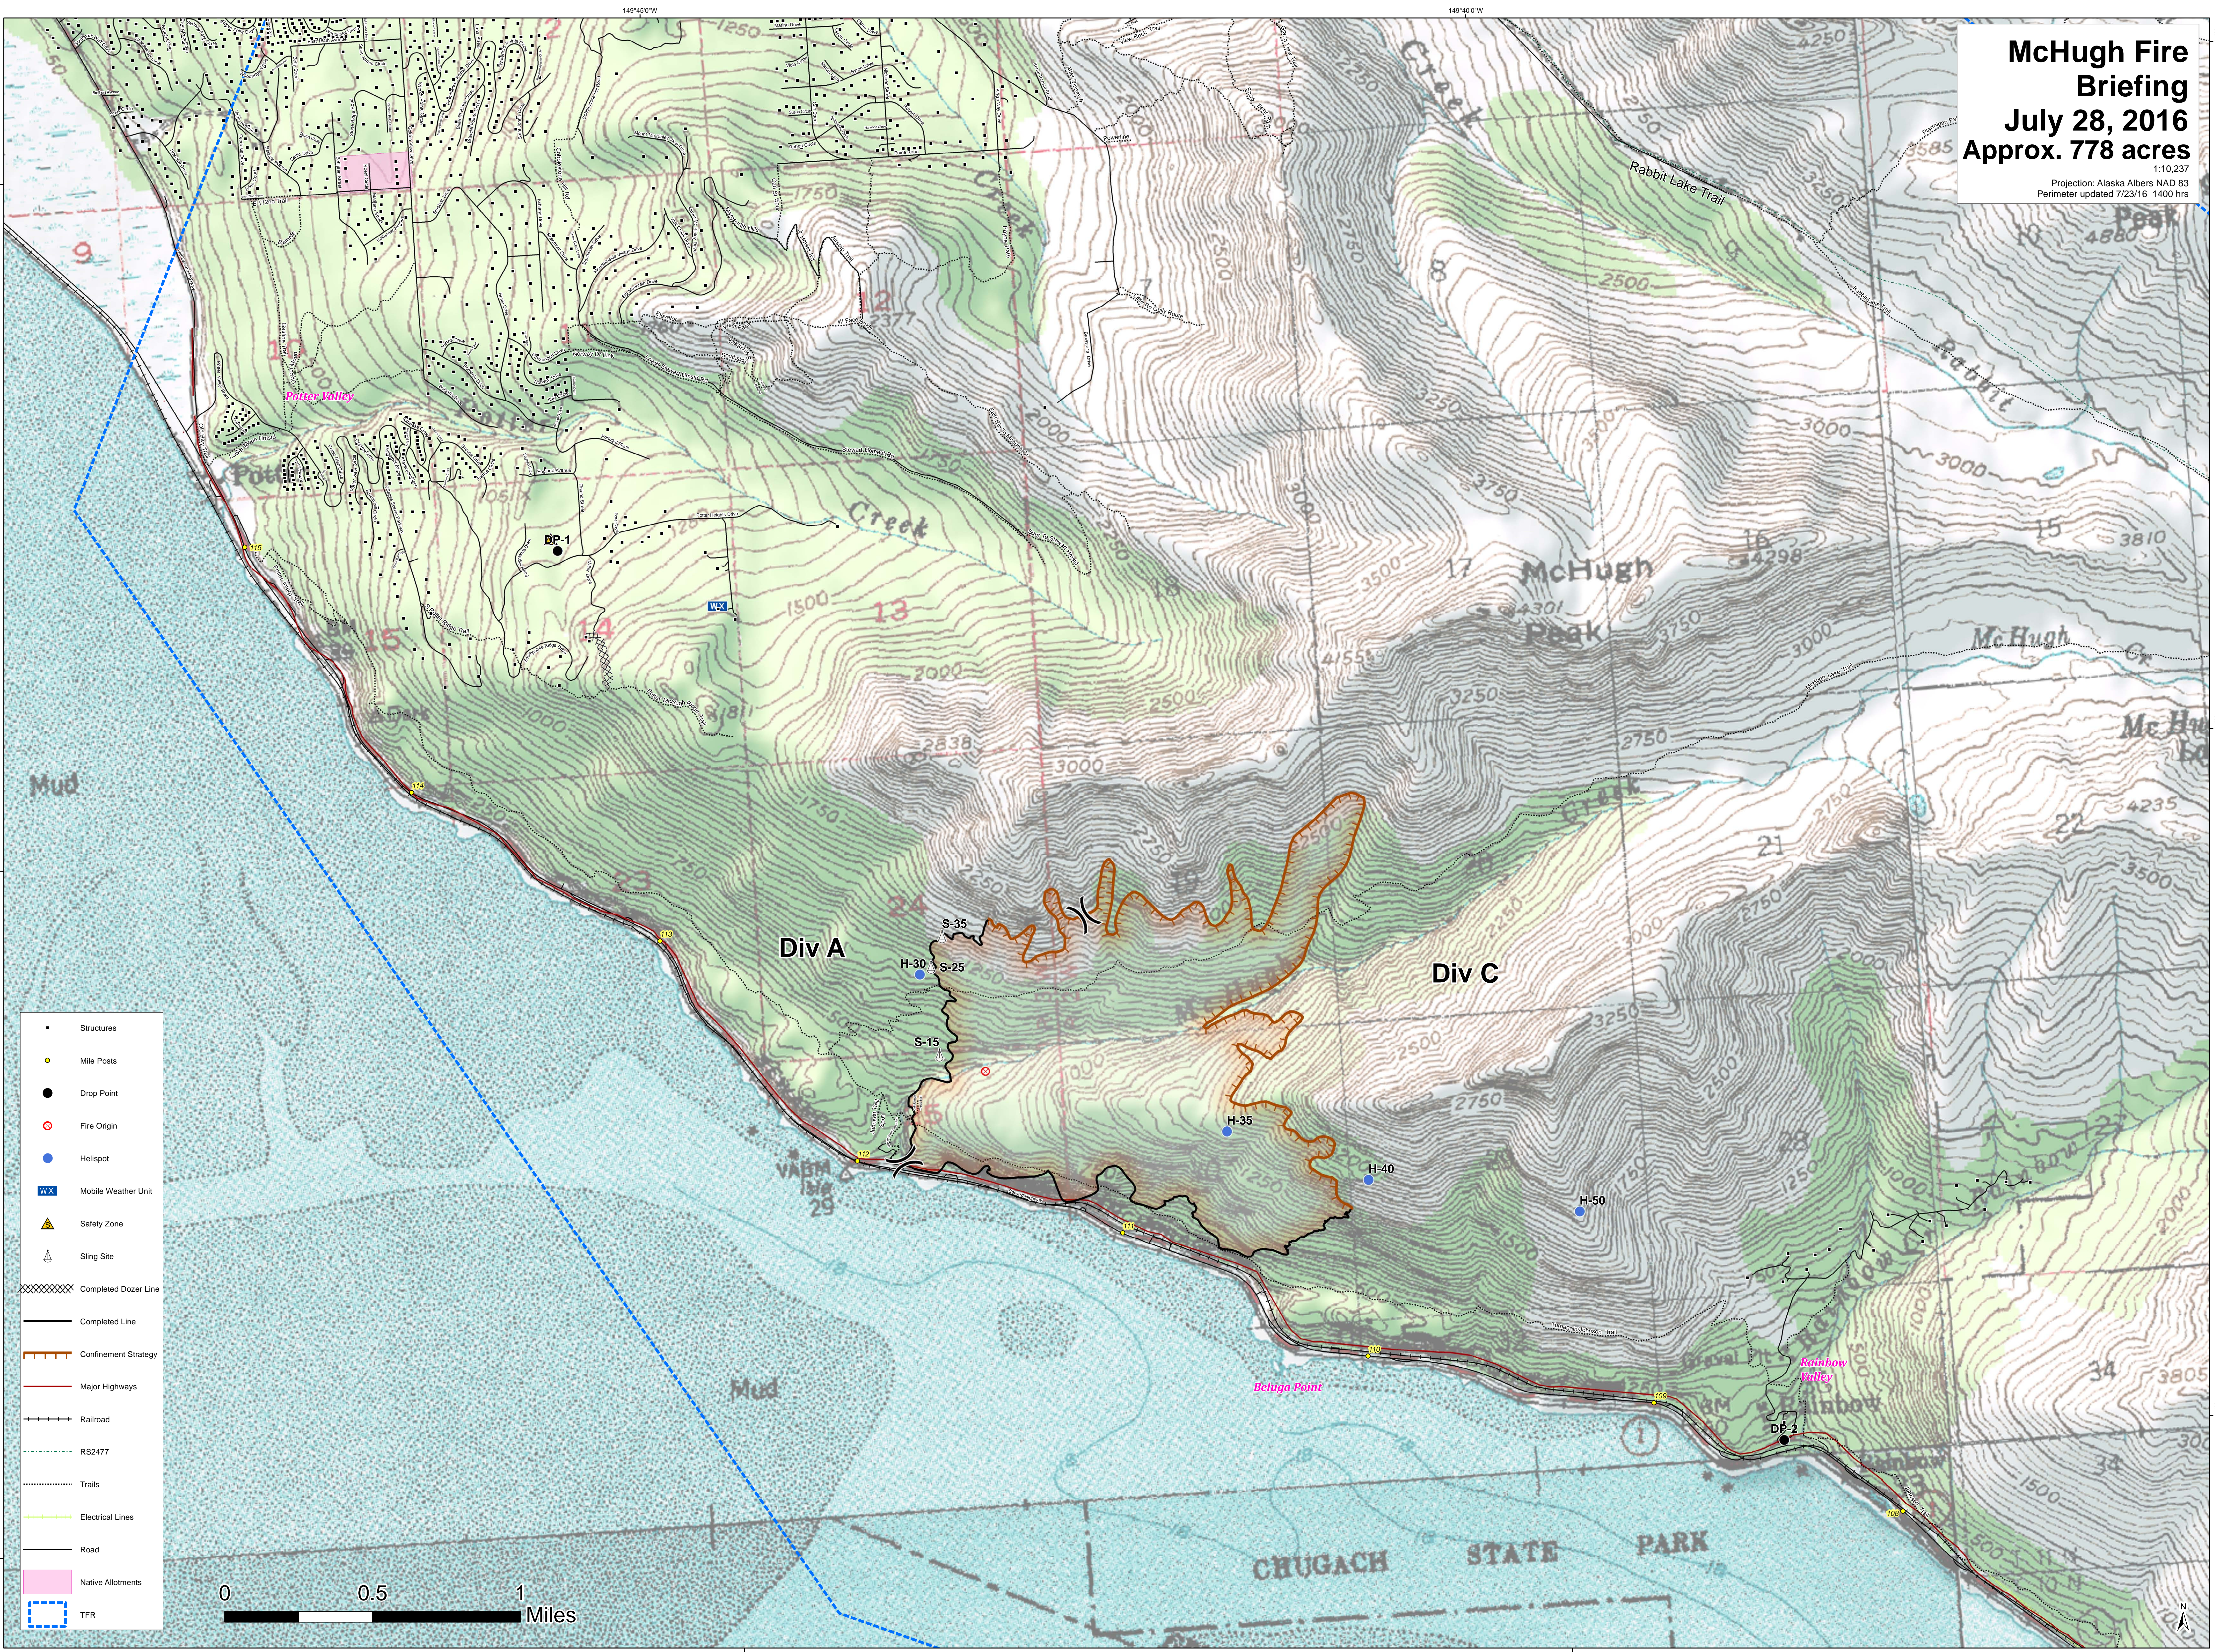

McHugh Fire Briefing

July 28, 2016

Approx. 778 acres

1:10,237
Projection: Alaska Albers NAD 83
Perimeter updated 7/23/16 1400 hrs

- Structures
- Mile Posts
- Drop Point
- Fire Origin
- Heliport
- WX Mobile Weather Unit
- ▲ Safety Zone
- ▲ Sling Site
- XXXXX Completed Dozer Line
- Completed Line
- Confinement Strategy
- Major Highways
- Railroad
- RS2477
- Trails
- Electrical Lines
- Road
- Native Allotments
- TFR

0 0.5 1 Miles