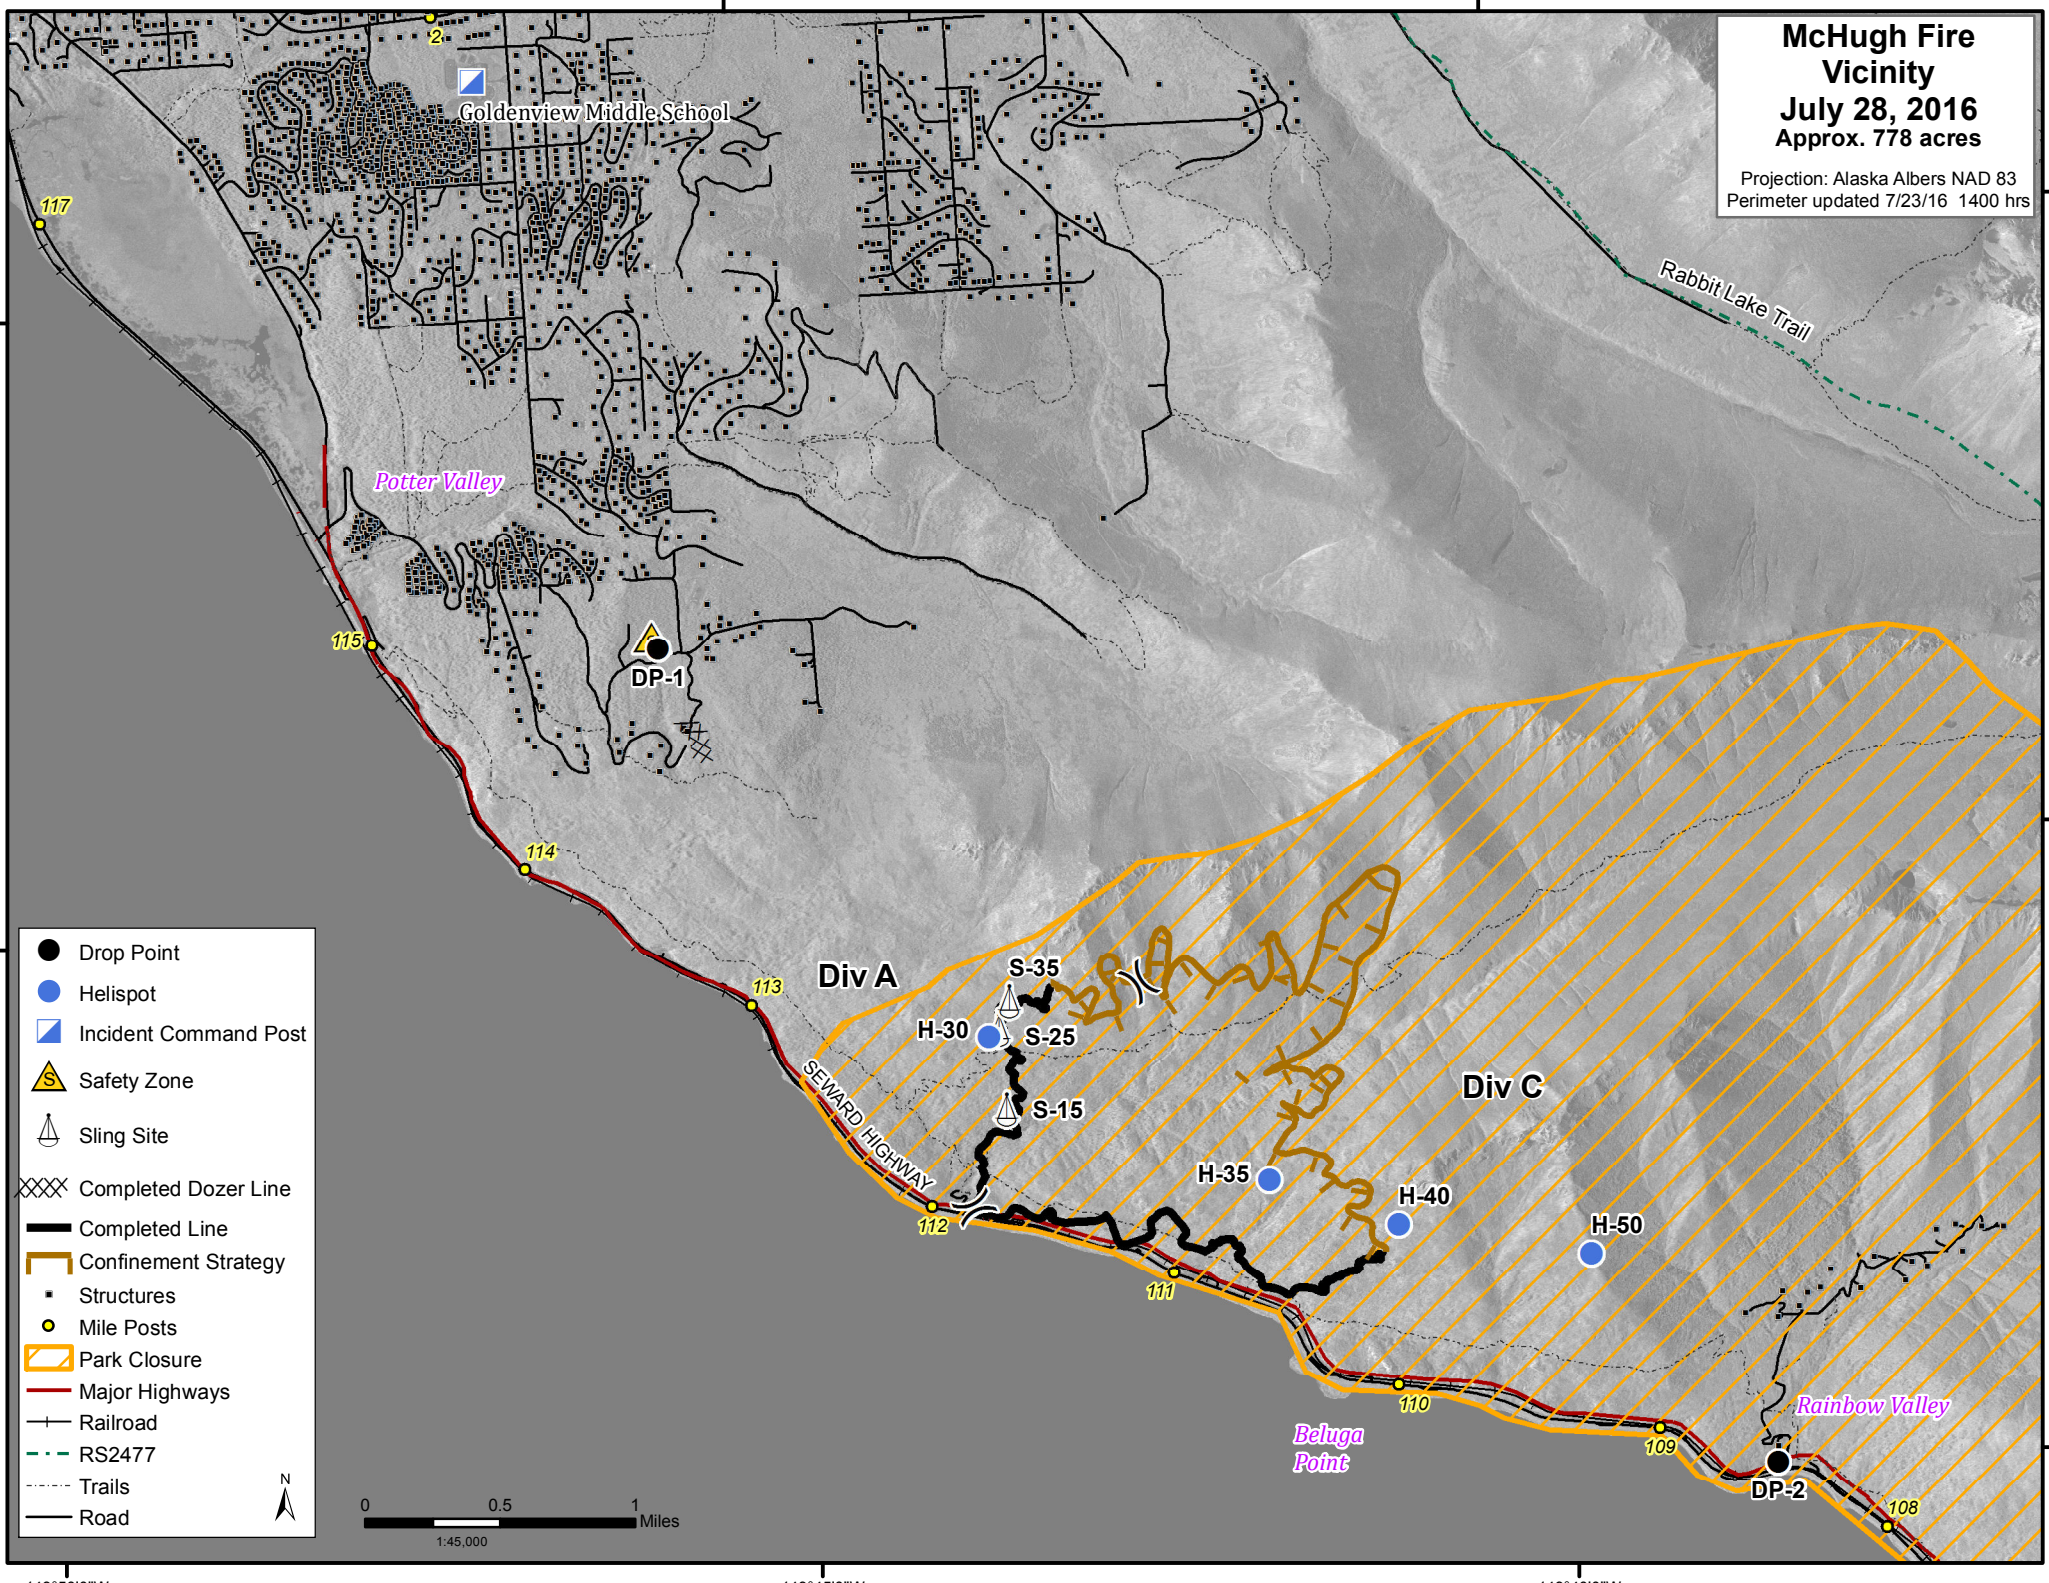

McHugh Fire Vicinity

July 28, 2016
Approx. 778 acres

Projection: Alaska Albers NAD 83
Perimeter updated 7/23/16 1400 hrs

- Drop Point
- Helispot
- ▣ Incident Command Post
- ⚠ Safety Zone
- ⚓ Sling Site
- XXXX Completed Dozer Line
- Completed Line
- ▭ Confinement Strategy
- Structures
- Mile Posts
- ▭ Park Closure
- Major Highways
- Railroad
- RS2477
- Trails
- Road

149°50'0"W 149°45'0"W 149°40'0"W

61°20'0"N 61°40'0"N

61°20'0"N 61°40'0"N