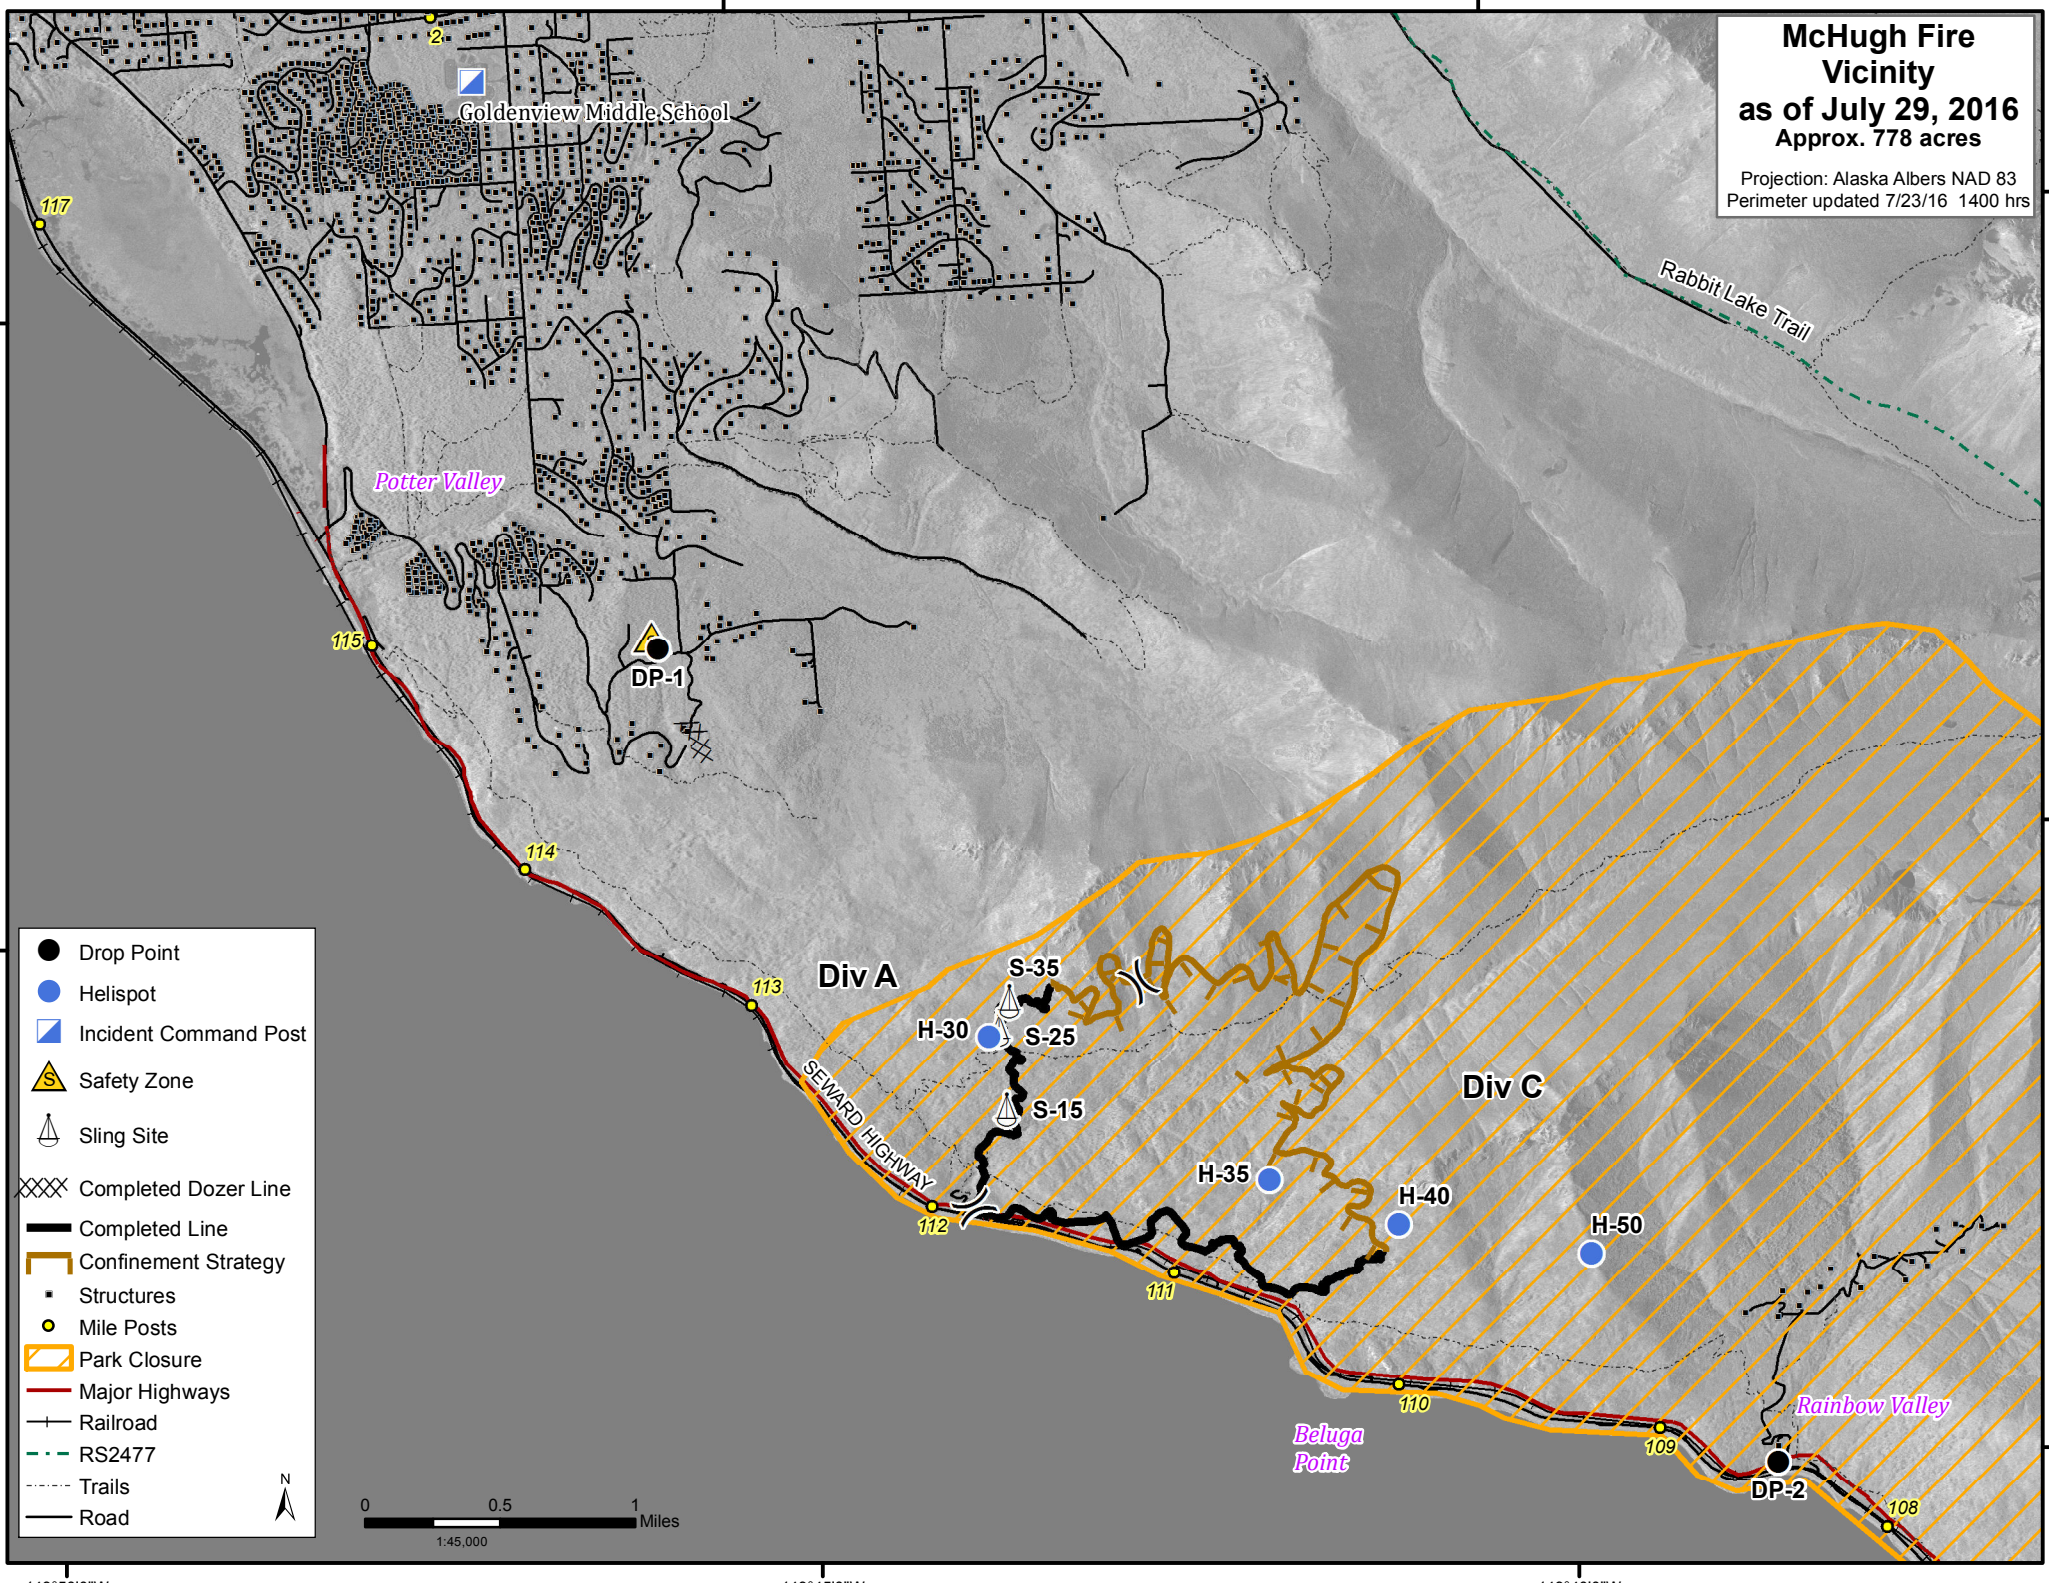

**McHugh Fire
Vicinity
as of July 29, 2016
Approx. 778 acres**

Projection: Alaska Albers NAD 83
Perimeter updated 7/23/16 1400 hrs

- Drop Point
- Helispot
- ▣ Incident Command Post
- ⚠ Safety Zone
- ⚓ Sling Site
- XXXX Completed Dozer Line
- Completed Line
- ▭ Confinement Strategy
- Structures
- Mile Posts
- ▭ Park Closure
- Major Highways
- Railroad
- - - RS2477
- ⋯ Trails
- Road

149°50'0"W 149°45'0"W 149°40'0"W

61°40'0"N
61°20'0"N
61°0'0"N

149°50'0"W 149°45'0"W 149°40'0"W