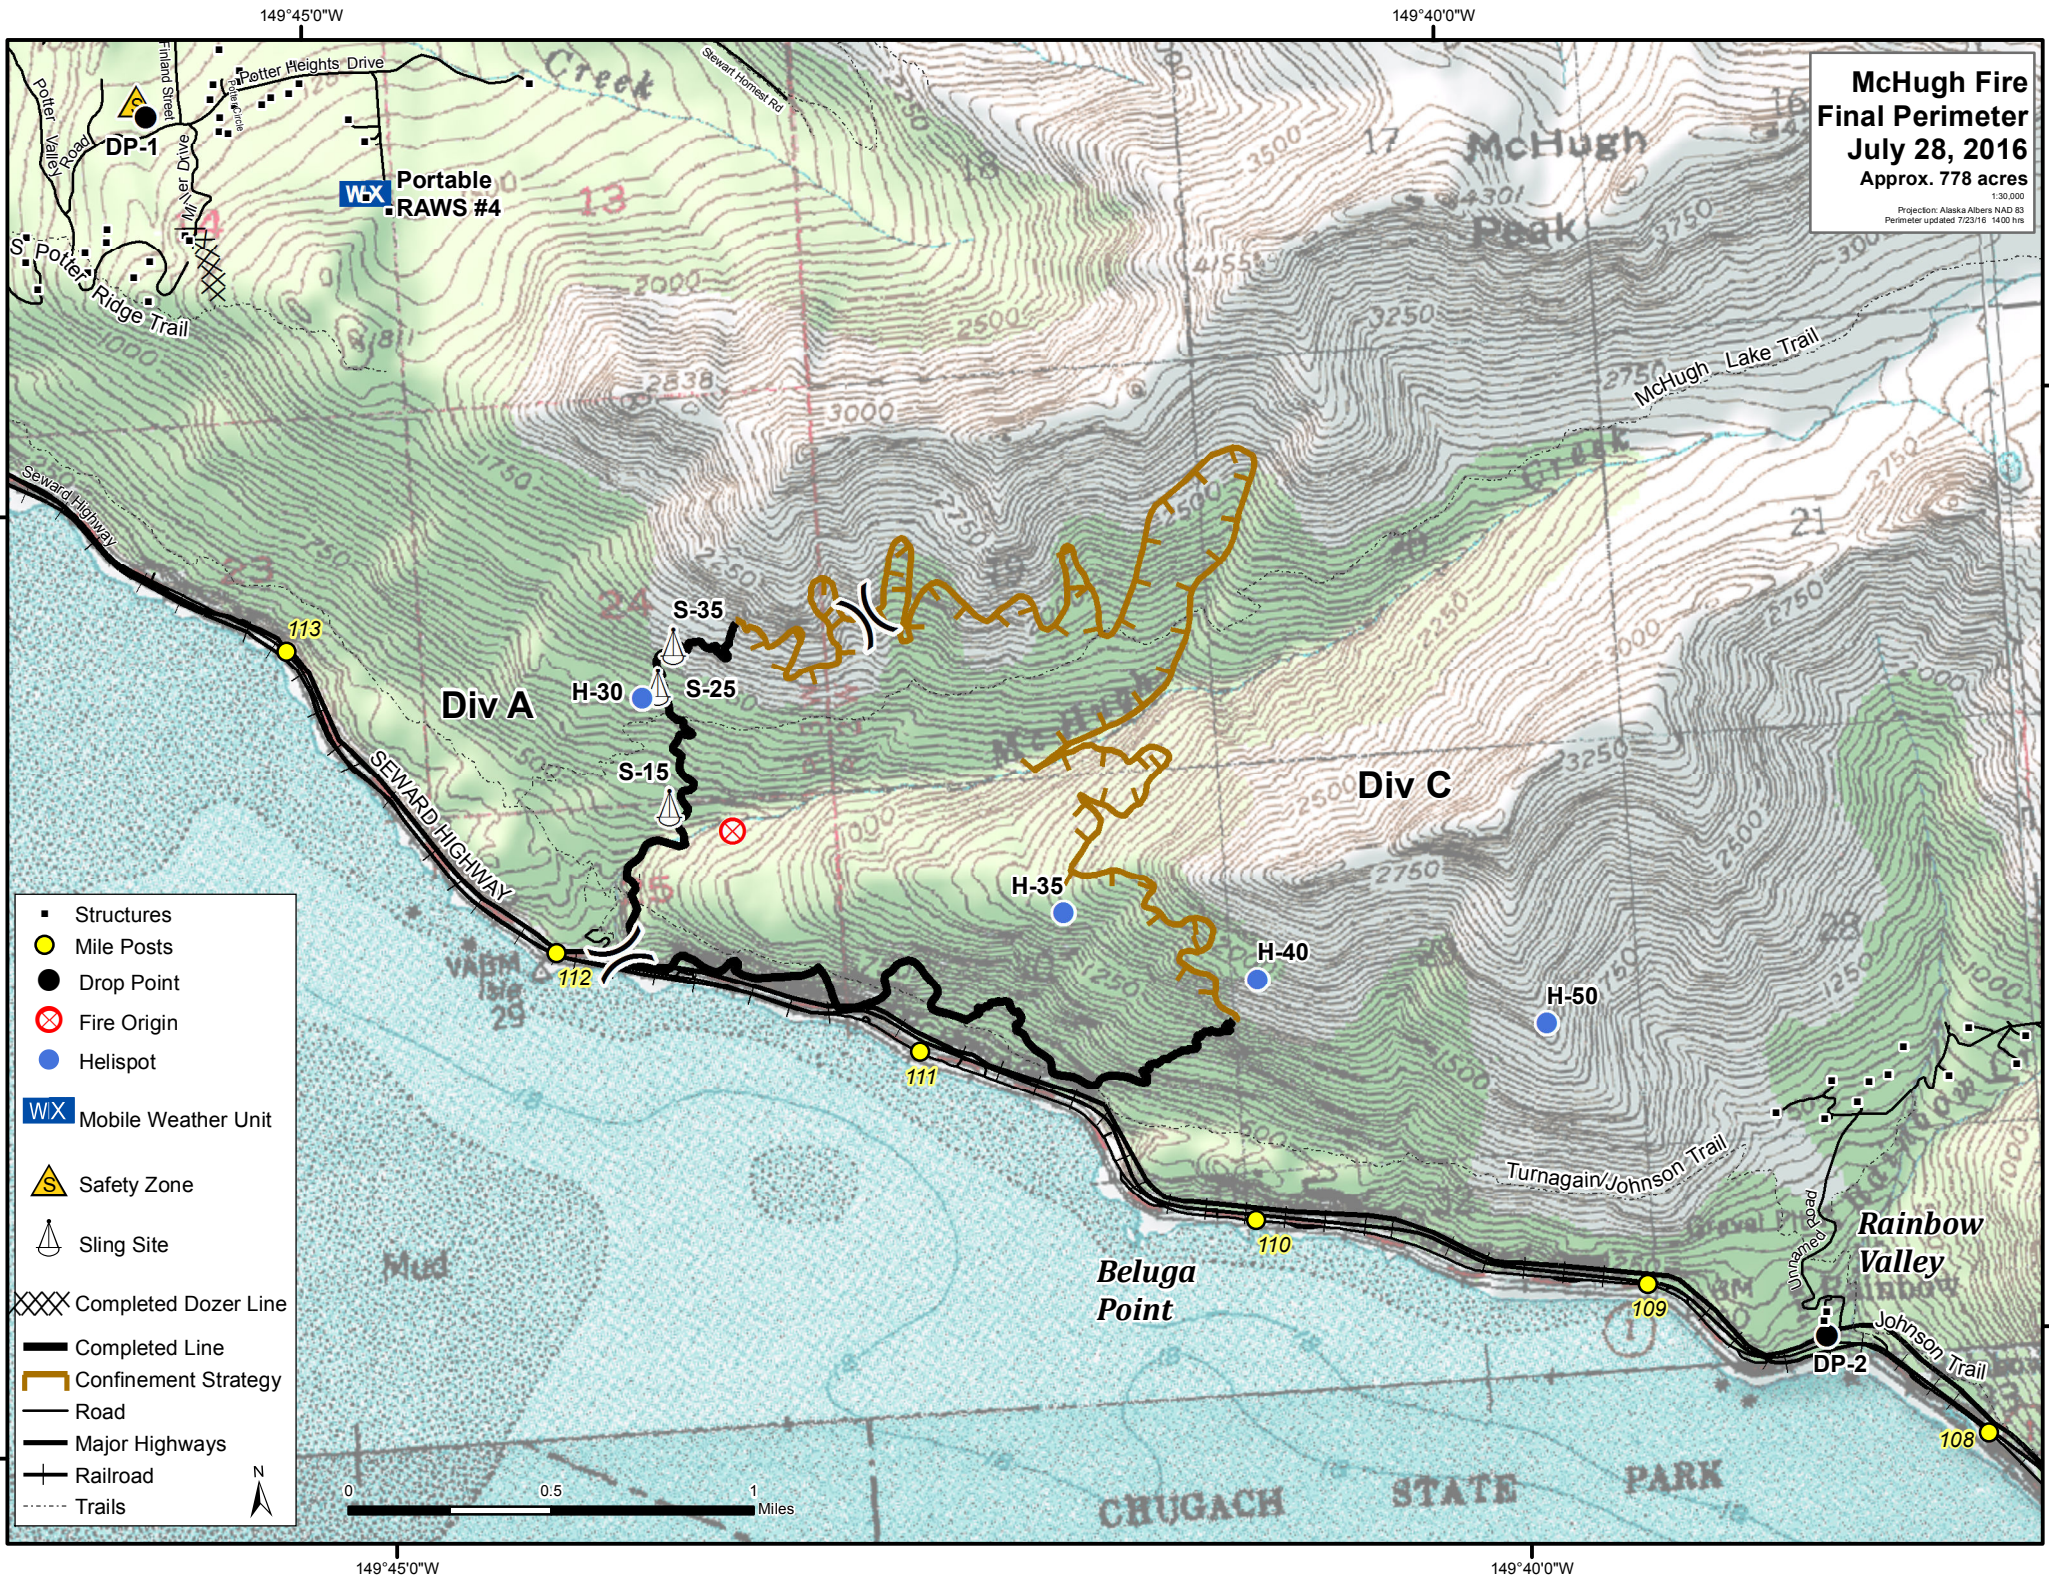

**McHugh Fire
Final Perimeter
July 28, 2016**
Approx. 778 acres
1:30,000
Projection: Alaska Albers NAD 83
Perimeter updated 7/23/16 1400 hrs

- Structures
- Mile Posts
- Drop Point
- ⊗ Fire Origin
- Helispot
- WX Mobile Weather Unit
- ⚠ Safety Zone
- ⚓ Sling Site
- XXXX Completed Dozer Line
- Completed Line
- Confinement Strategy
- Road
- Major Highways
- Railroad
- Trails

149°45'0"W

149°40'0"W

61°20'N

61°20'N

61°00'N

61°00'N

149°45'0"W

149°40'0"W