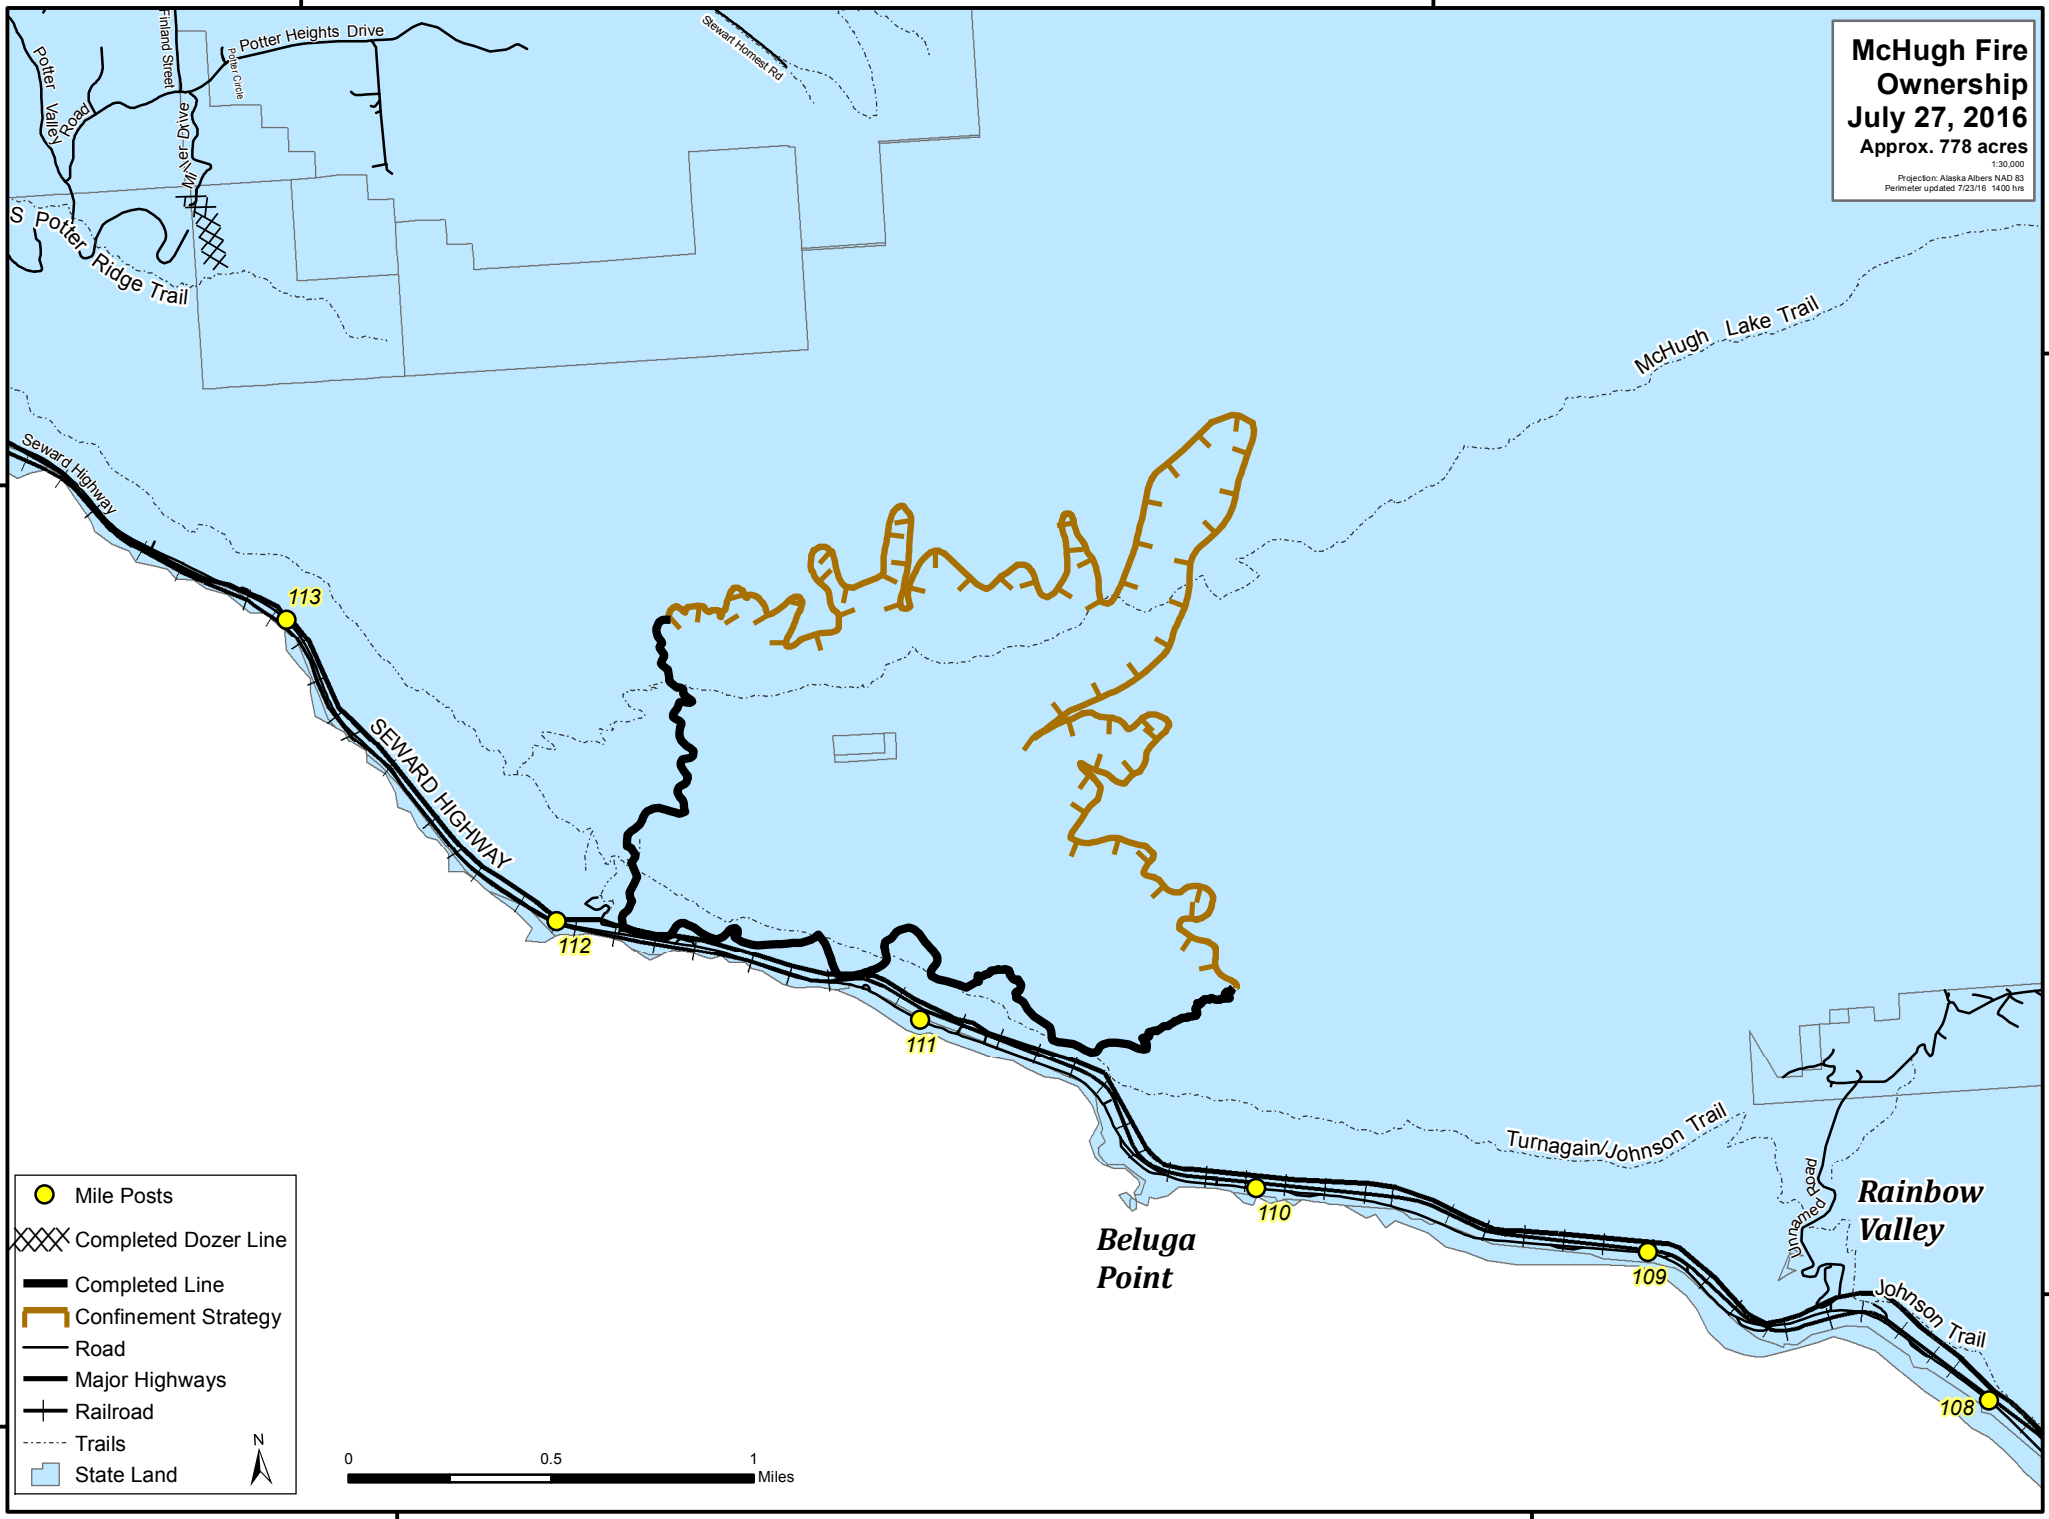

149°45'0"W

149°40'0"W

McHugh Fire
Ownership
July 27, 2016
Approx. 778 acres
1:30,000
 Projection: Alaska Albers NAD 83
 Perimeter updated 7/23/16 14:00 hrs

61°20'N

61°20'N

61°00'N

61°00'N

149°45'0"W

149°40'0"W

-  Mile Posts
-  Completed Dozer Line
-  Completed Line
-  Confinement Strategy
-  Road
-  Major Highways
-  Railroad
-  Trails
-  State Land

Rainbow Valley

Beluga Point

61°00'N

61°00'N