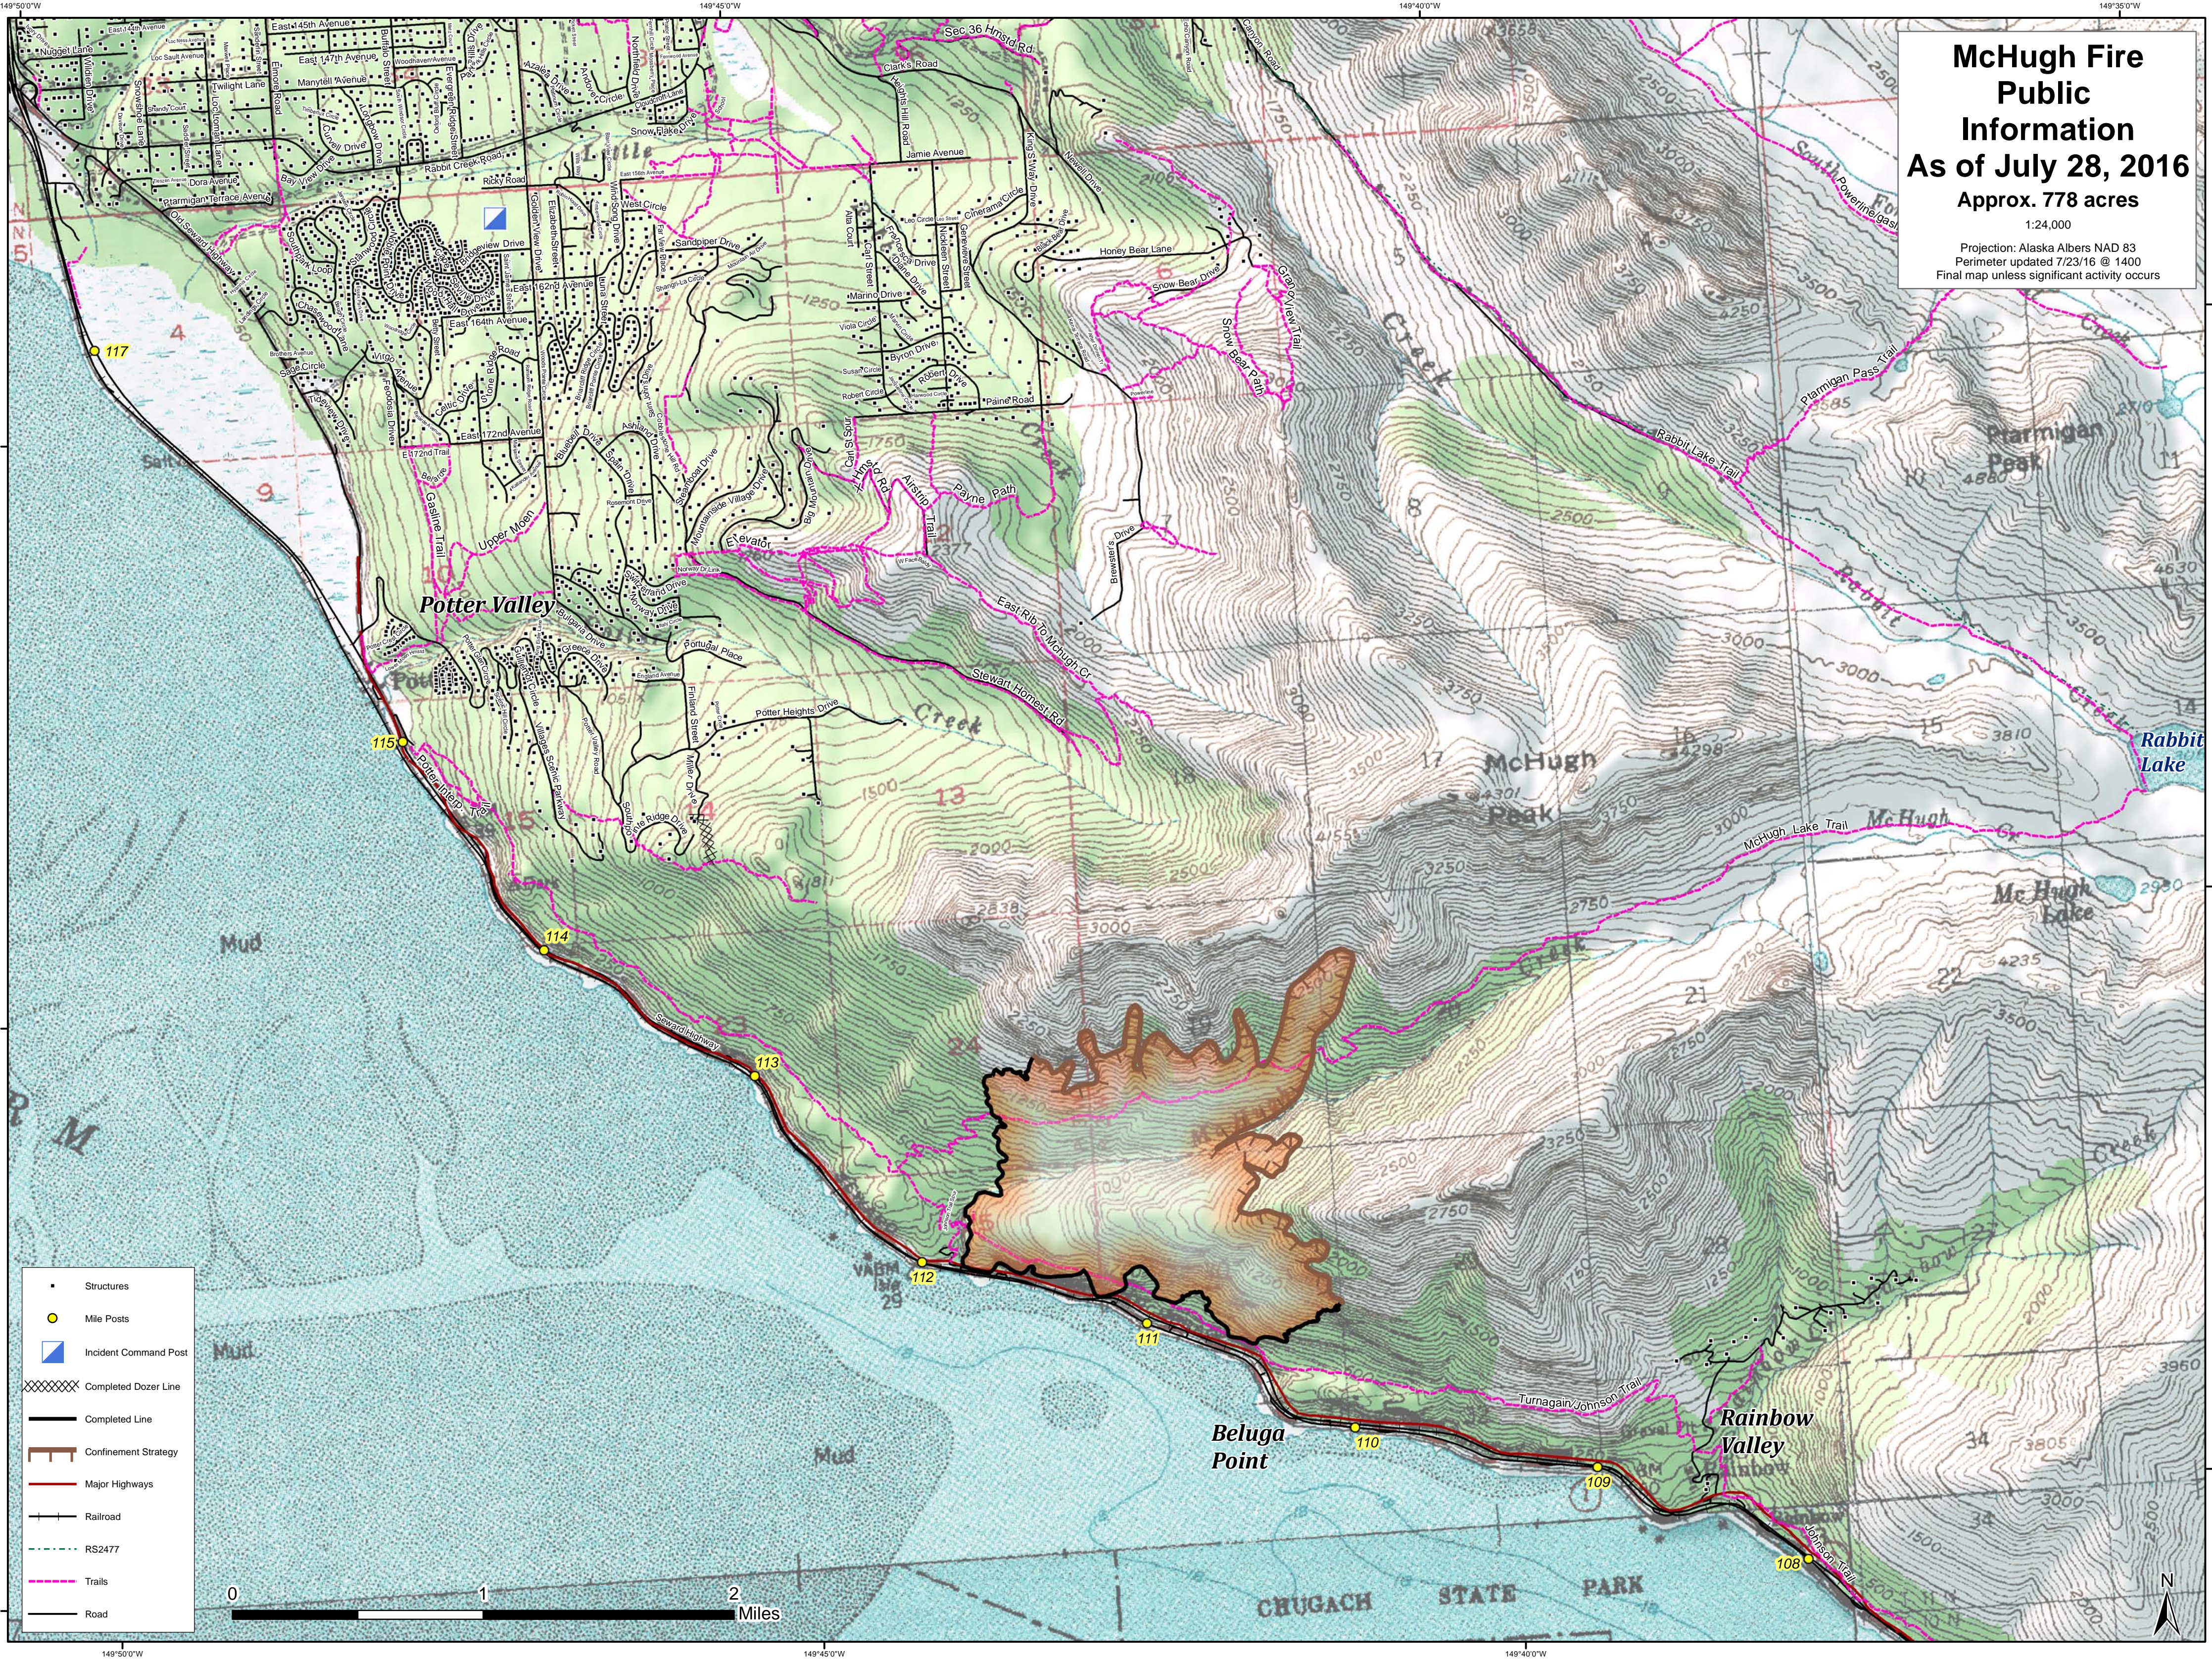

McHugh Fire Public Information As of July 28, 2016

Approx. 778 acres
1:24,000

Projection: Alaska Albers NAD 83
Perimeter updated 7/23/16 @ 1400
Final map unless significant activity occurs

- Structures
- Mile Posts
- Incident Command Post
- Completed Dozer Line
- Completed Line
- Confinement Strategy
- Major Highways
- Railroad
- RS2477
- Trails
- Road