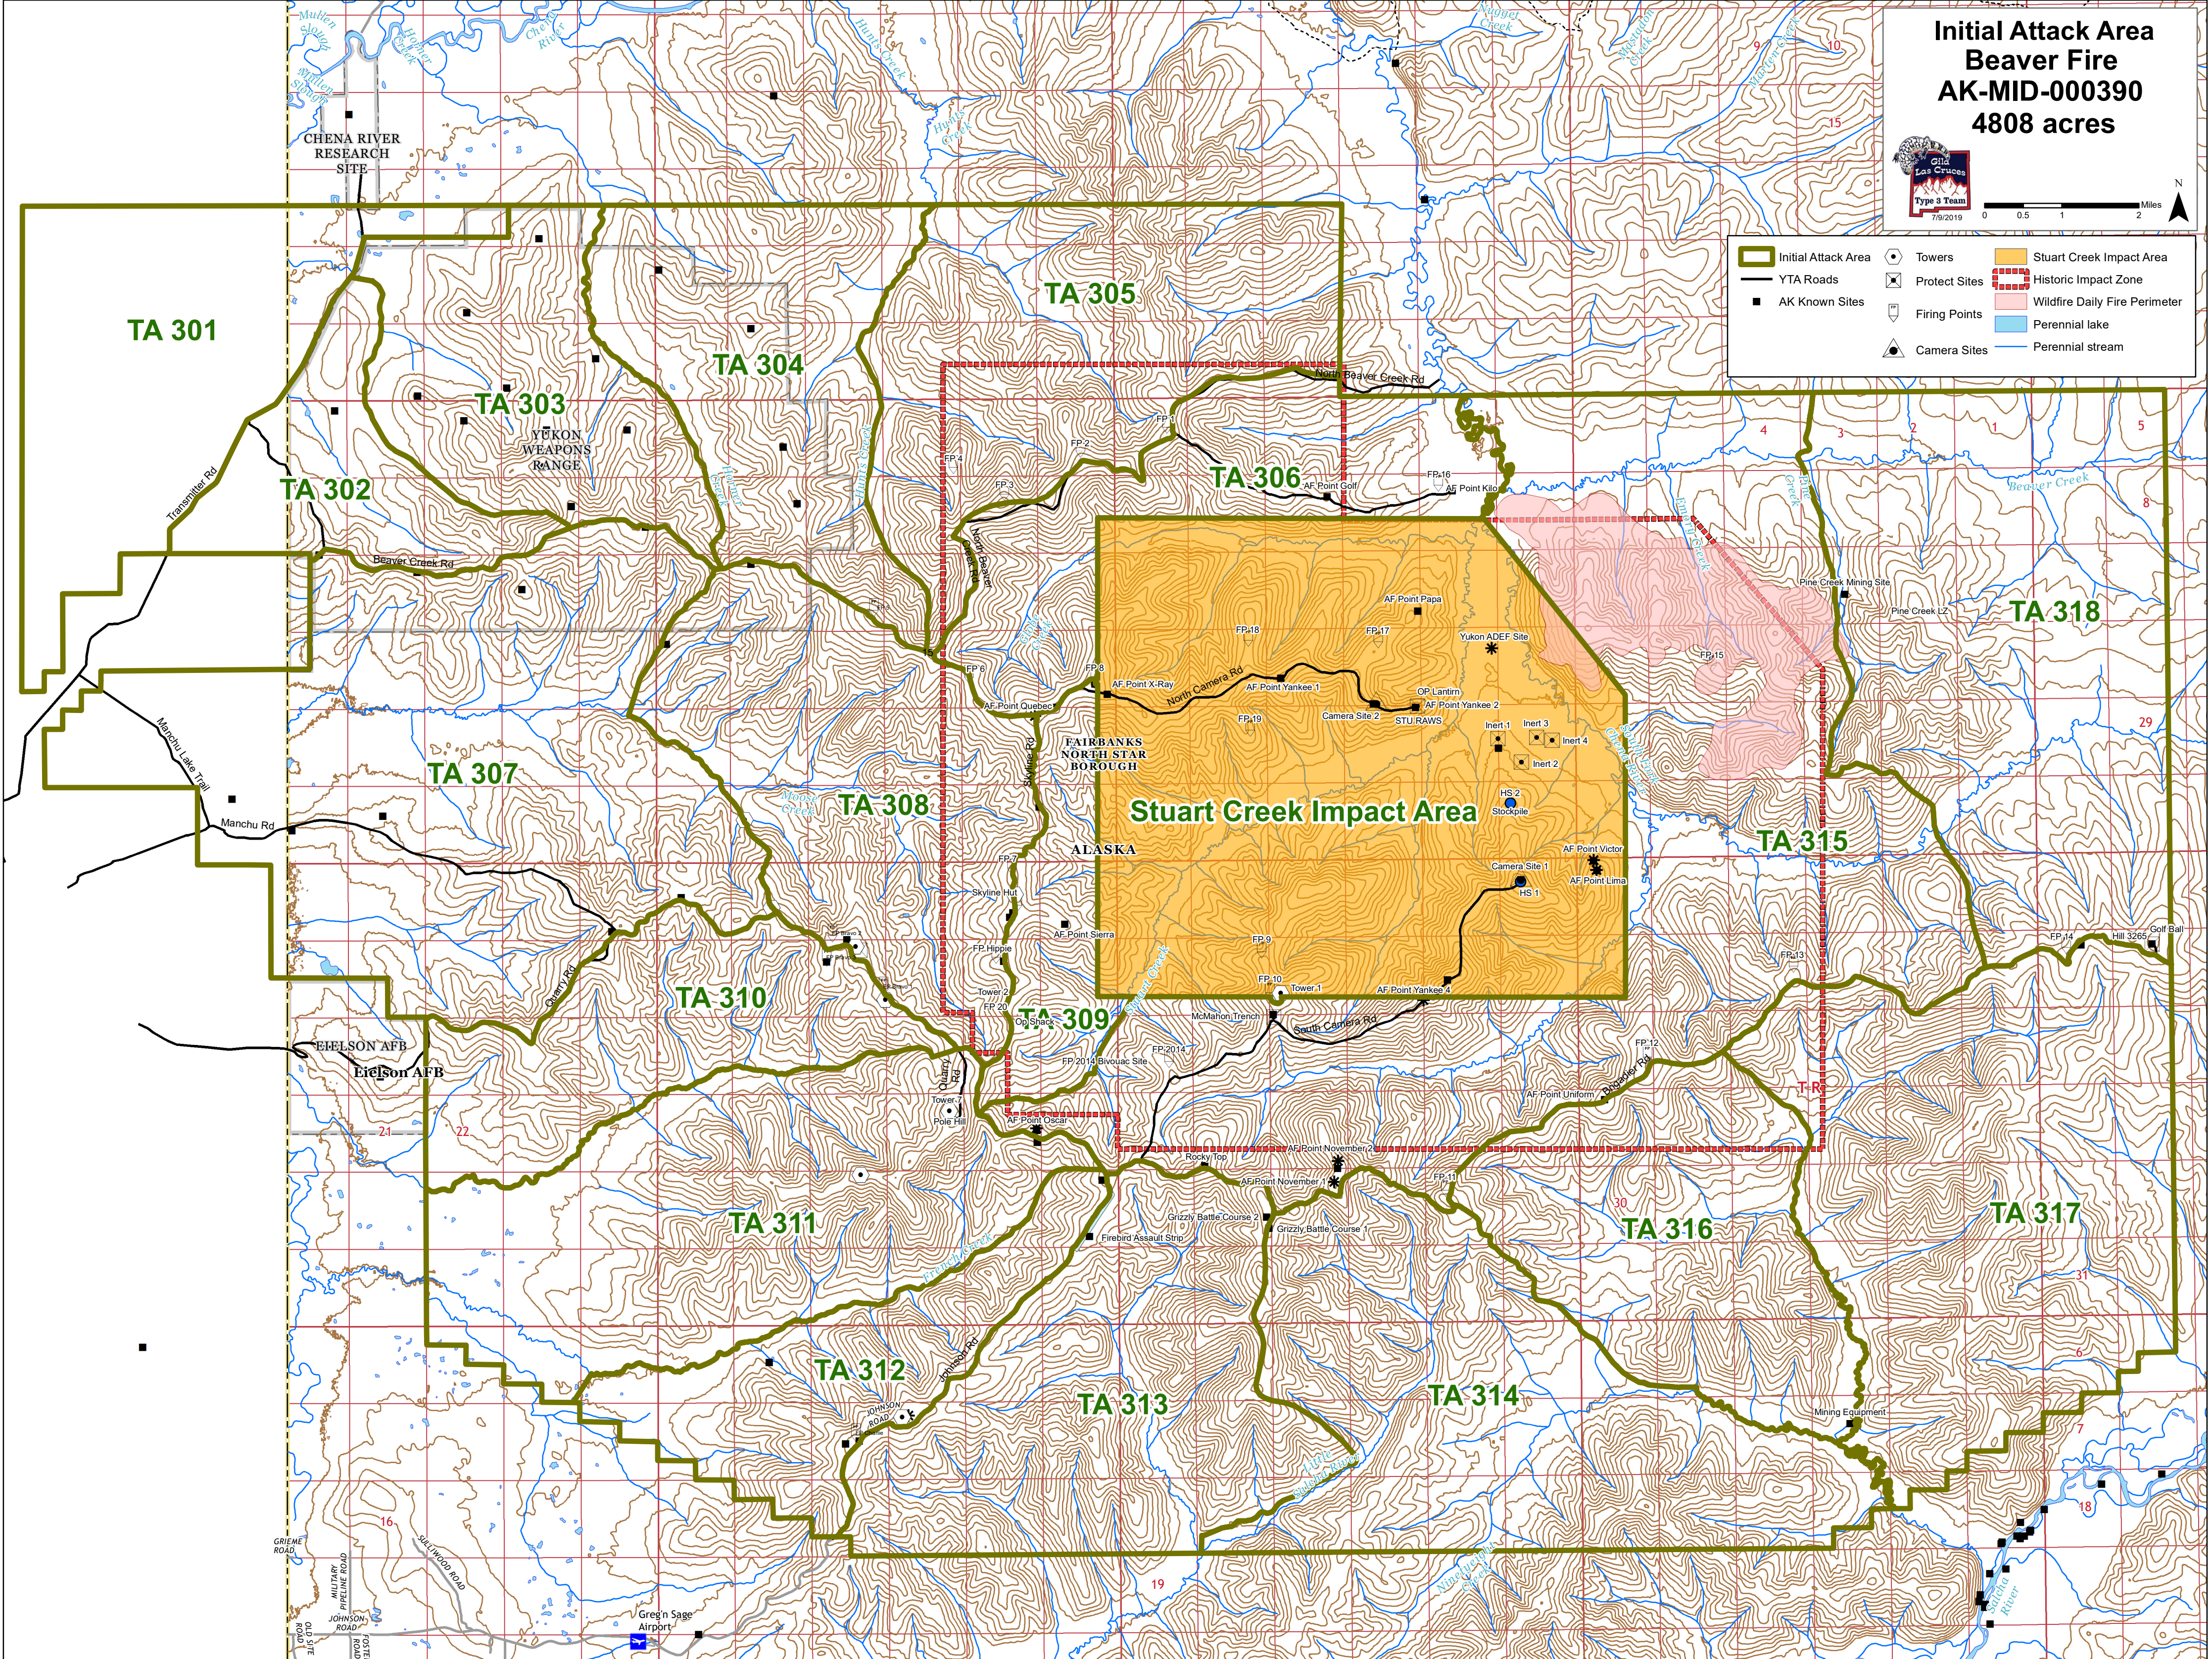

# Initial Attack Area Beaver Fire AK-MID-000390 4808 acres

- Initial Attack Area
- YTA Roads
- AK Known Sites
- Towers
- Protect Sites
- Firing Points
- Camera Sites
- Stuart Creek Impact Area
- Historic Impact Zone
- Wildfire Daily Fire Perimeter
- Perennial lake
- Perennial stream

TA 301

TA 305

TA 303

TA 304

TA 302

TA 306

TA 318

TA 307

TA 308

Stuart Creek Impact Area

TA 315

TA 310

TA 309

EIELSON AFB  
Eielson AFB

TA 311

ALASKA

TA 316

TA 317

TA 312

TA 313

TA 314

GRIEME ROAD  
MILITARY PIPELINE ROAD  
JOHNSON ROAD  
FOSTER ROAD  
SULLYWOOD ROAD  
JOHNSON ROAD  
FOSTER ROAD

Green Sage Airport

Mining Equipment