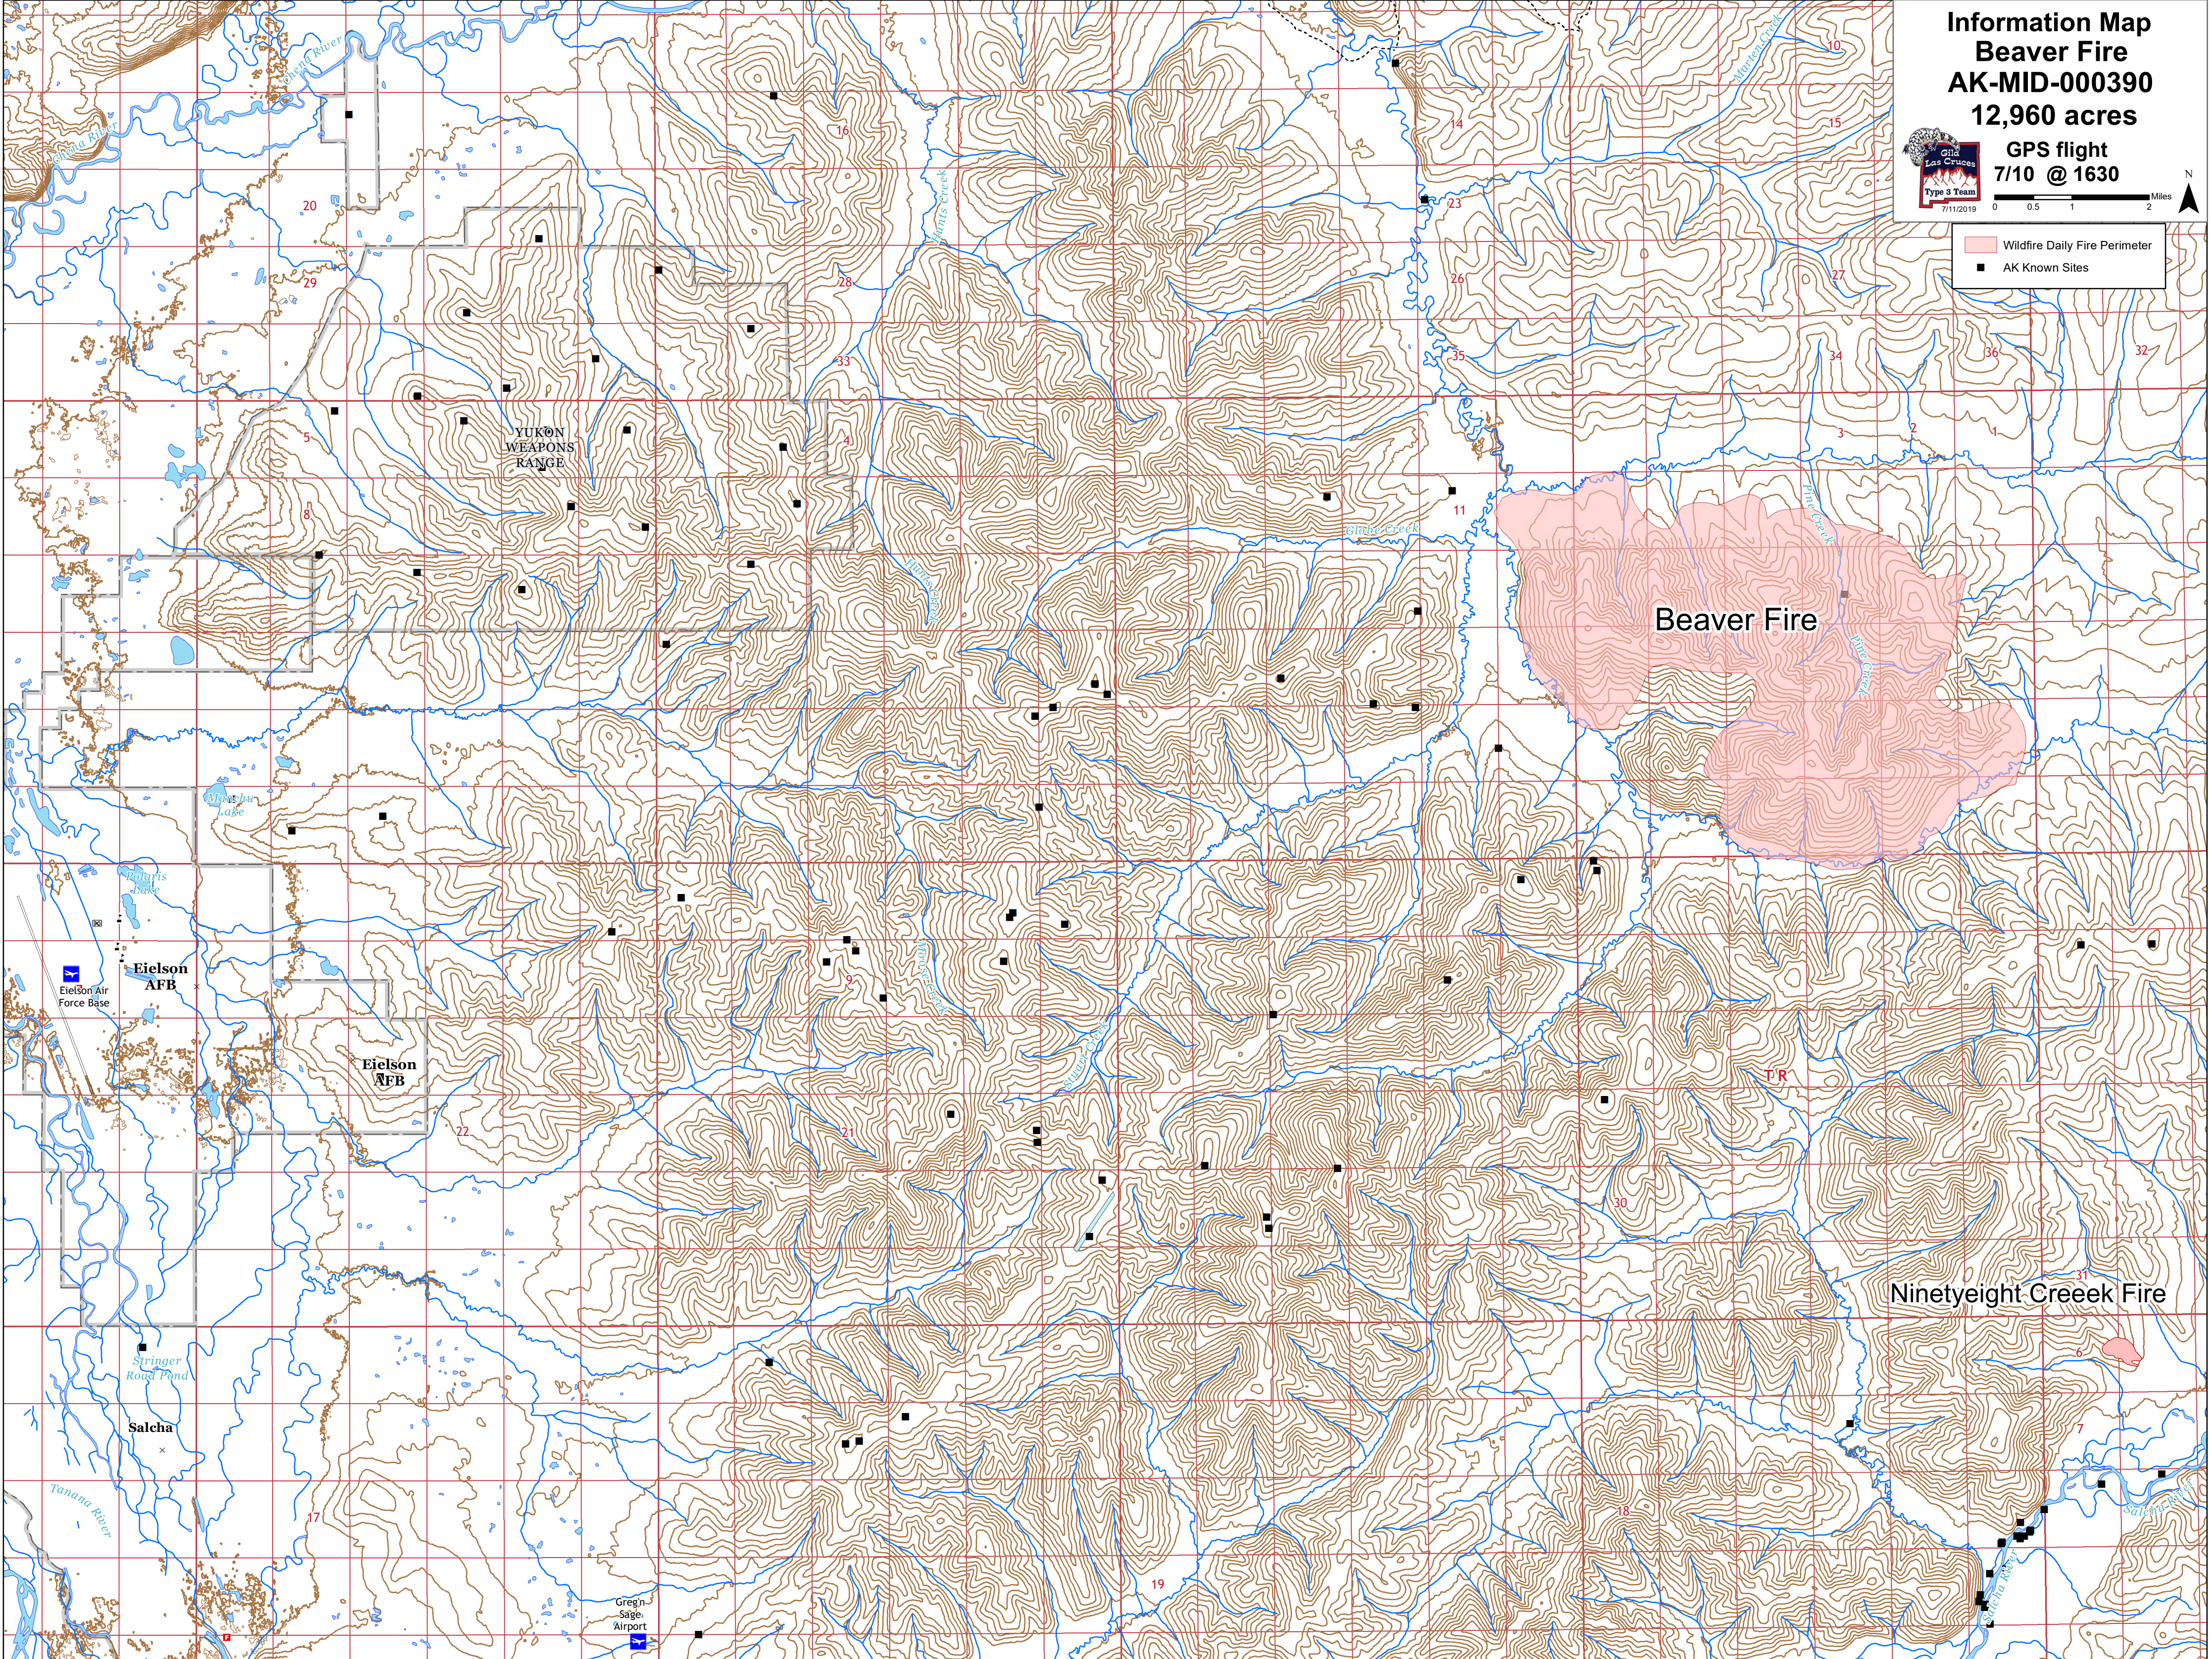

**Information Map
Beaver Fire
AK-MID-000390
12,960 acres**

**GPS flight
7/10 @ 1630**

- Wildfire Daily Fire Perimeter
- AK Known Sites

Beaver Fire

Ninetyeight-Creek Fire

YUKON
WEAPONS
RANGE

Eielson AFB

Eielson AFB

Salcha

Greg'n
Sage
Airport