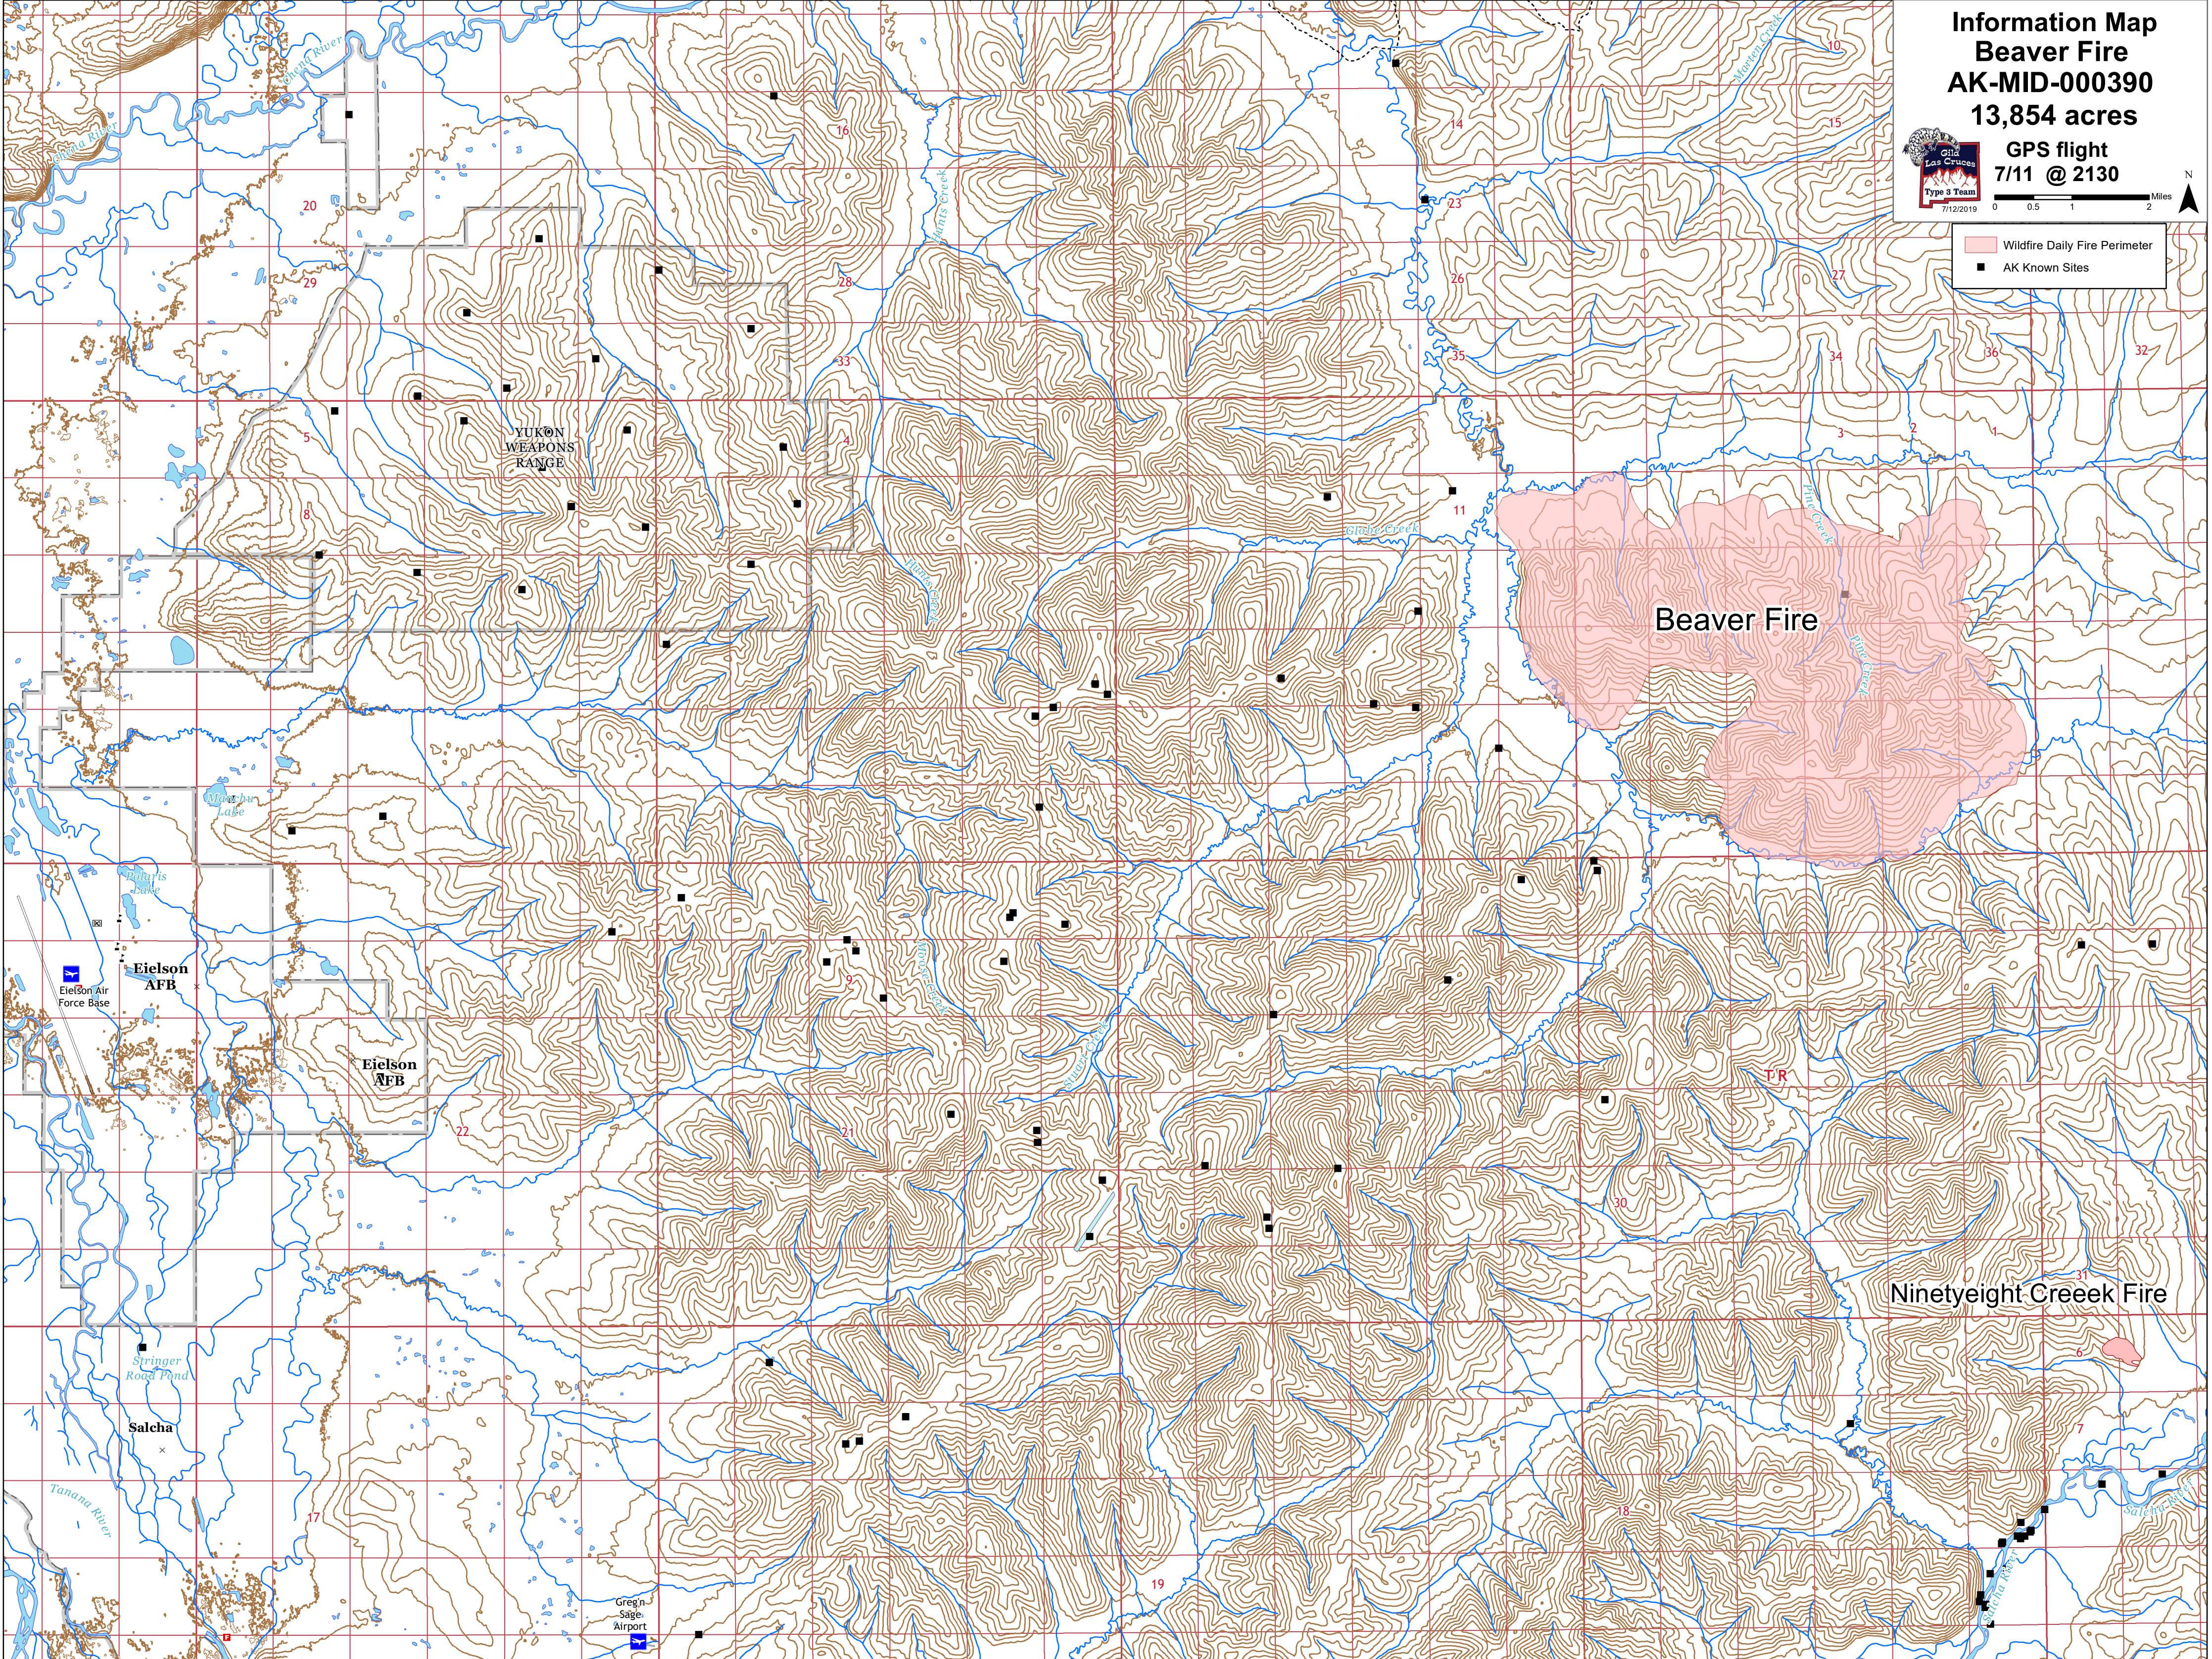

**Information Map  
Beaver Fire  
AK-MID-000390  
13,854 acres**

**GPS flight  
7/11 @ 2130**

- Wildfire Daily Fire Perimeter
- AK Known Sites

YUKON  
WEAPONS  
RANGE

Beaver Fire

Ninetyeight-Creek Fire

Eielson AFB

Eielson AFB

Salcha

Greg'n Sage  
Airport