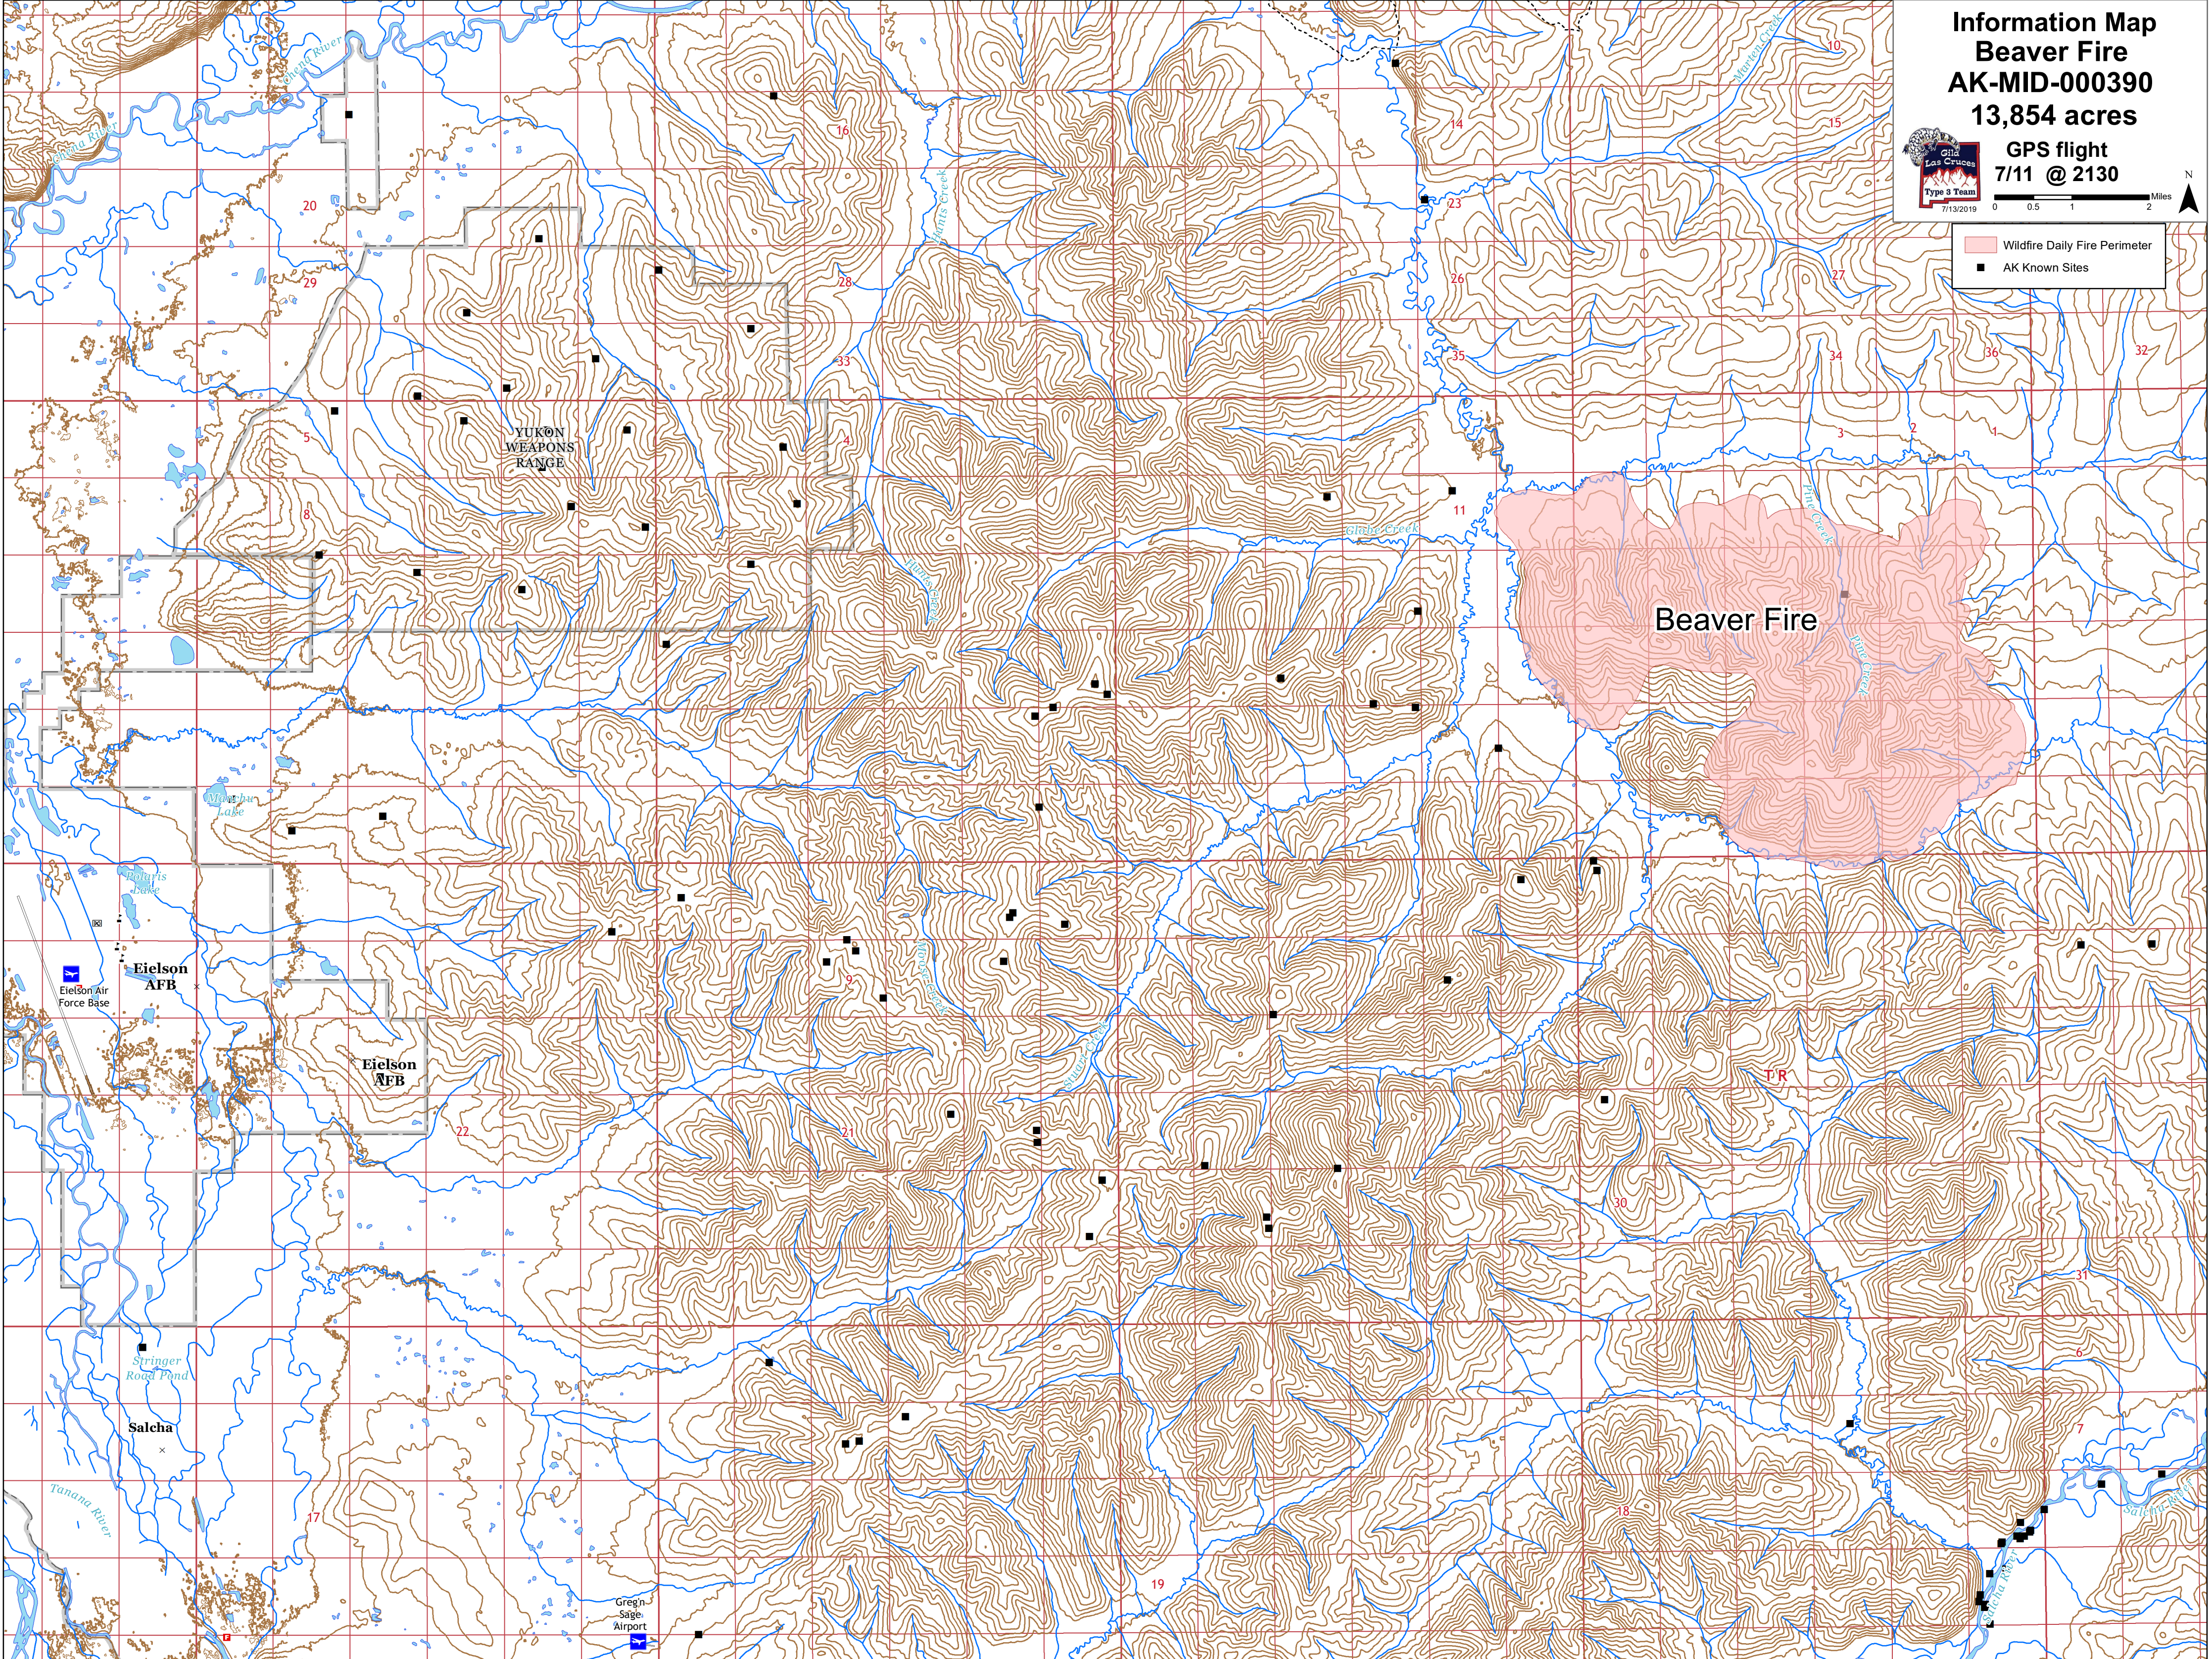

**Information Map
Beaver Fire
AK-MID-000390
13,854 acres**

**GPS flight
7/11 @ 2130**

- Wildfire Daily Fire Perimeter
- AK Known Sites

Beaver Fire

YUKON
WEAPONS
RANGE

Eielson AFB
Eielson Air Force Base

Eielson AFB

Salcha

Greg'n Sage
Airport