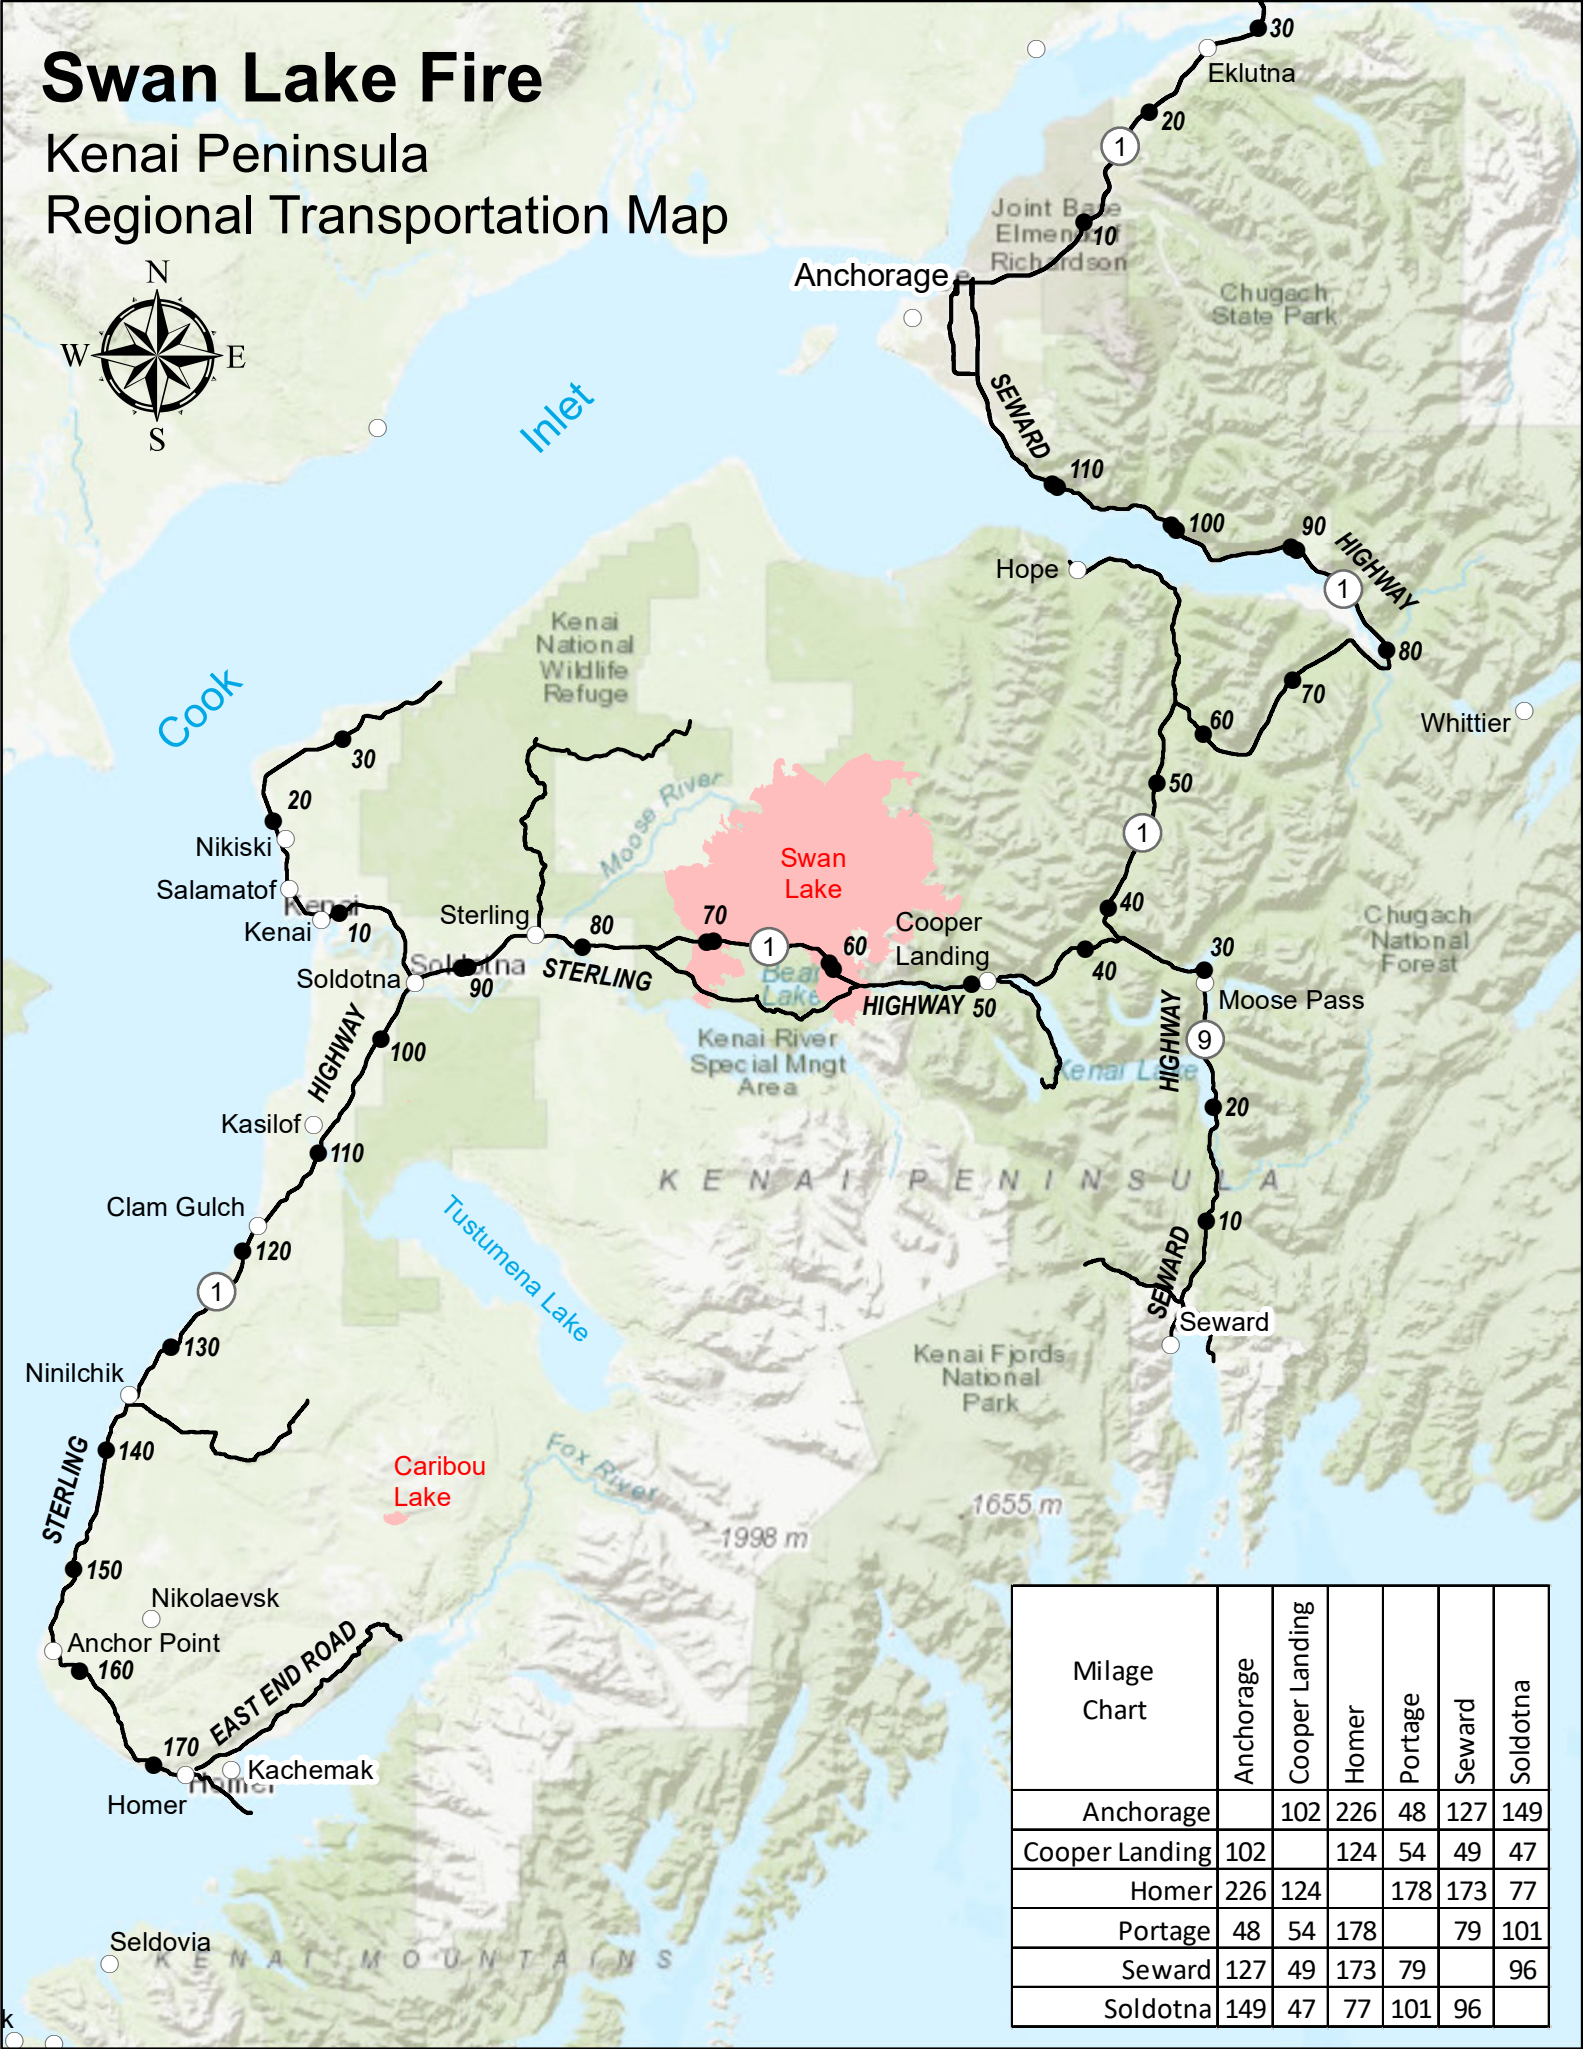

Swan Lake Fire

Kenai Peninsula

Regional Transportation Map

Milage Chart	Anchorage	Cooper Landing	Homer	Portage	Seward	Soldotna
Anchorage		102	226	48	127	149
Cooper Landing	102		124	54	49	47
Homer	226	124		178	173	77
Portage	48	54	178		79	101
Seward	127	49	173	79		96
Soldotna	149	47	77	101	96	