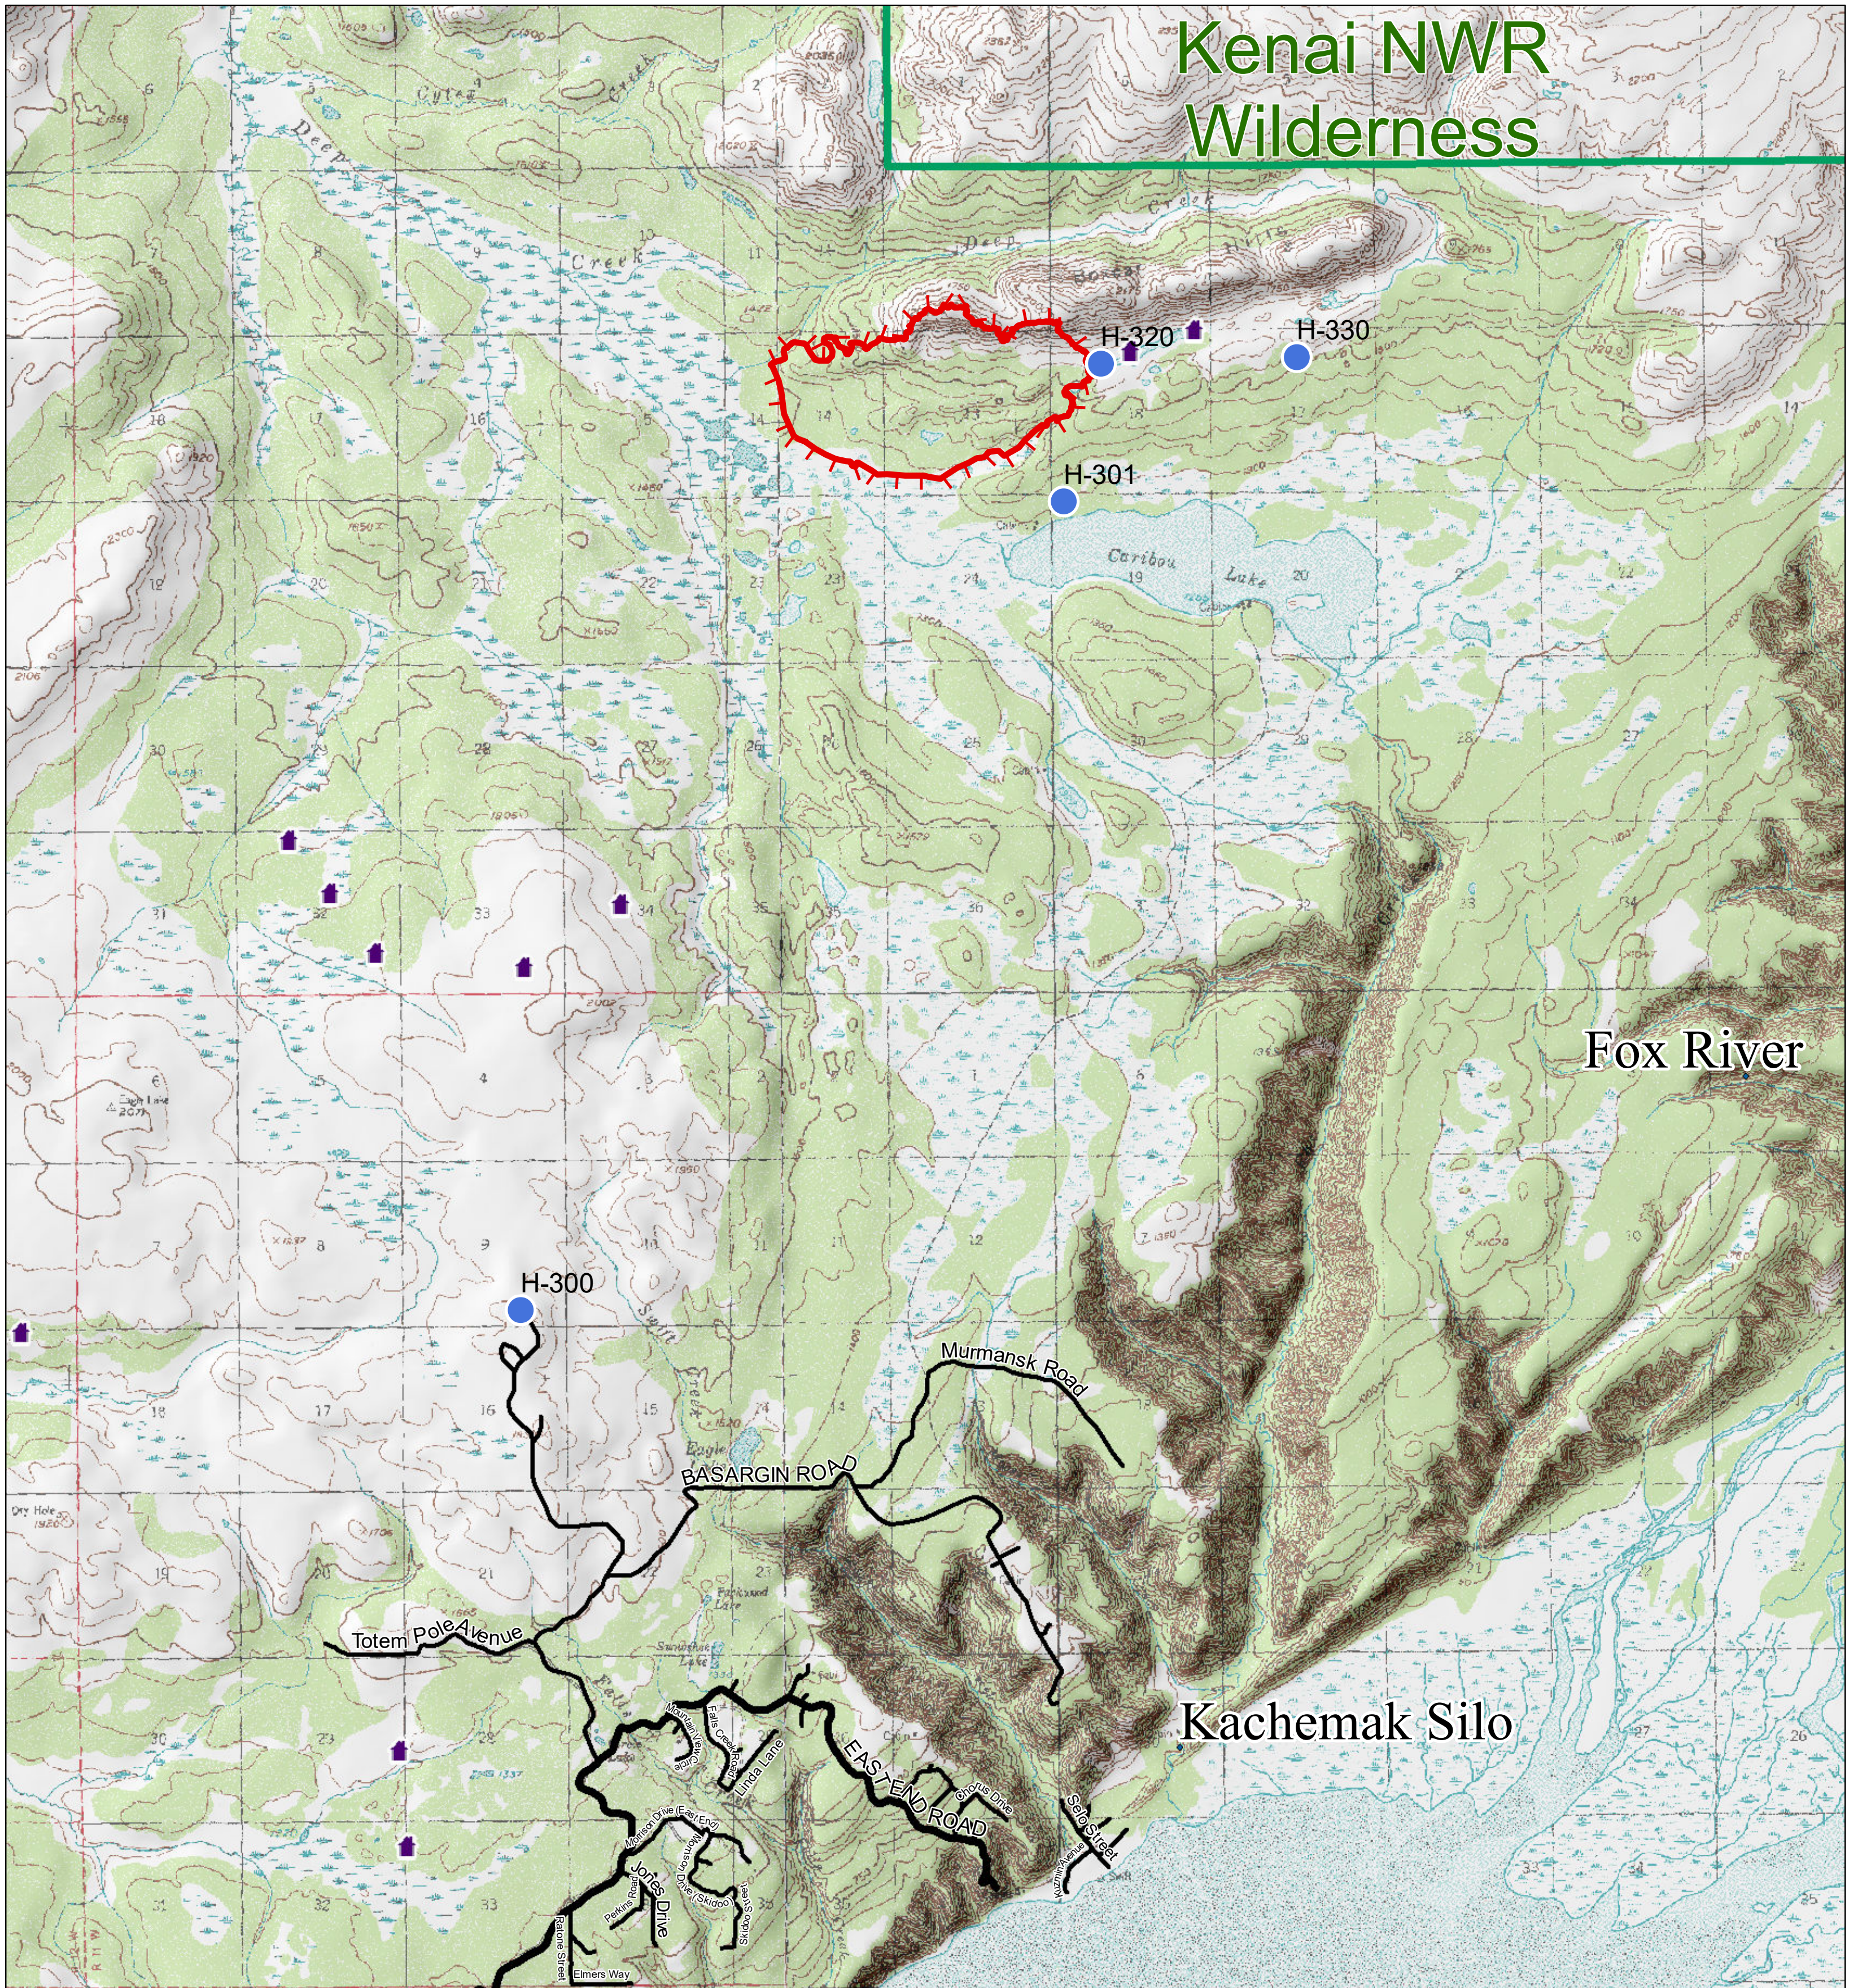

# Caribou Lake

Communications Map

AK- KKS- 903754

Appx 900 ac

Aug. 25, 2019

- Helispot
- ▬ Uncontrolled Fire Edge
- ▭ Kenai NWR Wilderness
- ▬ Road
- ▬ EAST END ROAD
- ▬ Structure

### Caribou Lake Points

Helispot	H-300	59 50.315 N	151 10.389 W
Helispot	H-320	59° 55.260' N	151° 4.229' W
Helispot	H-330	59° 55.288' N	151° 2.168' W
Helispot	H-301	59 54.539 N	151 04.629 W