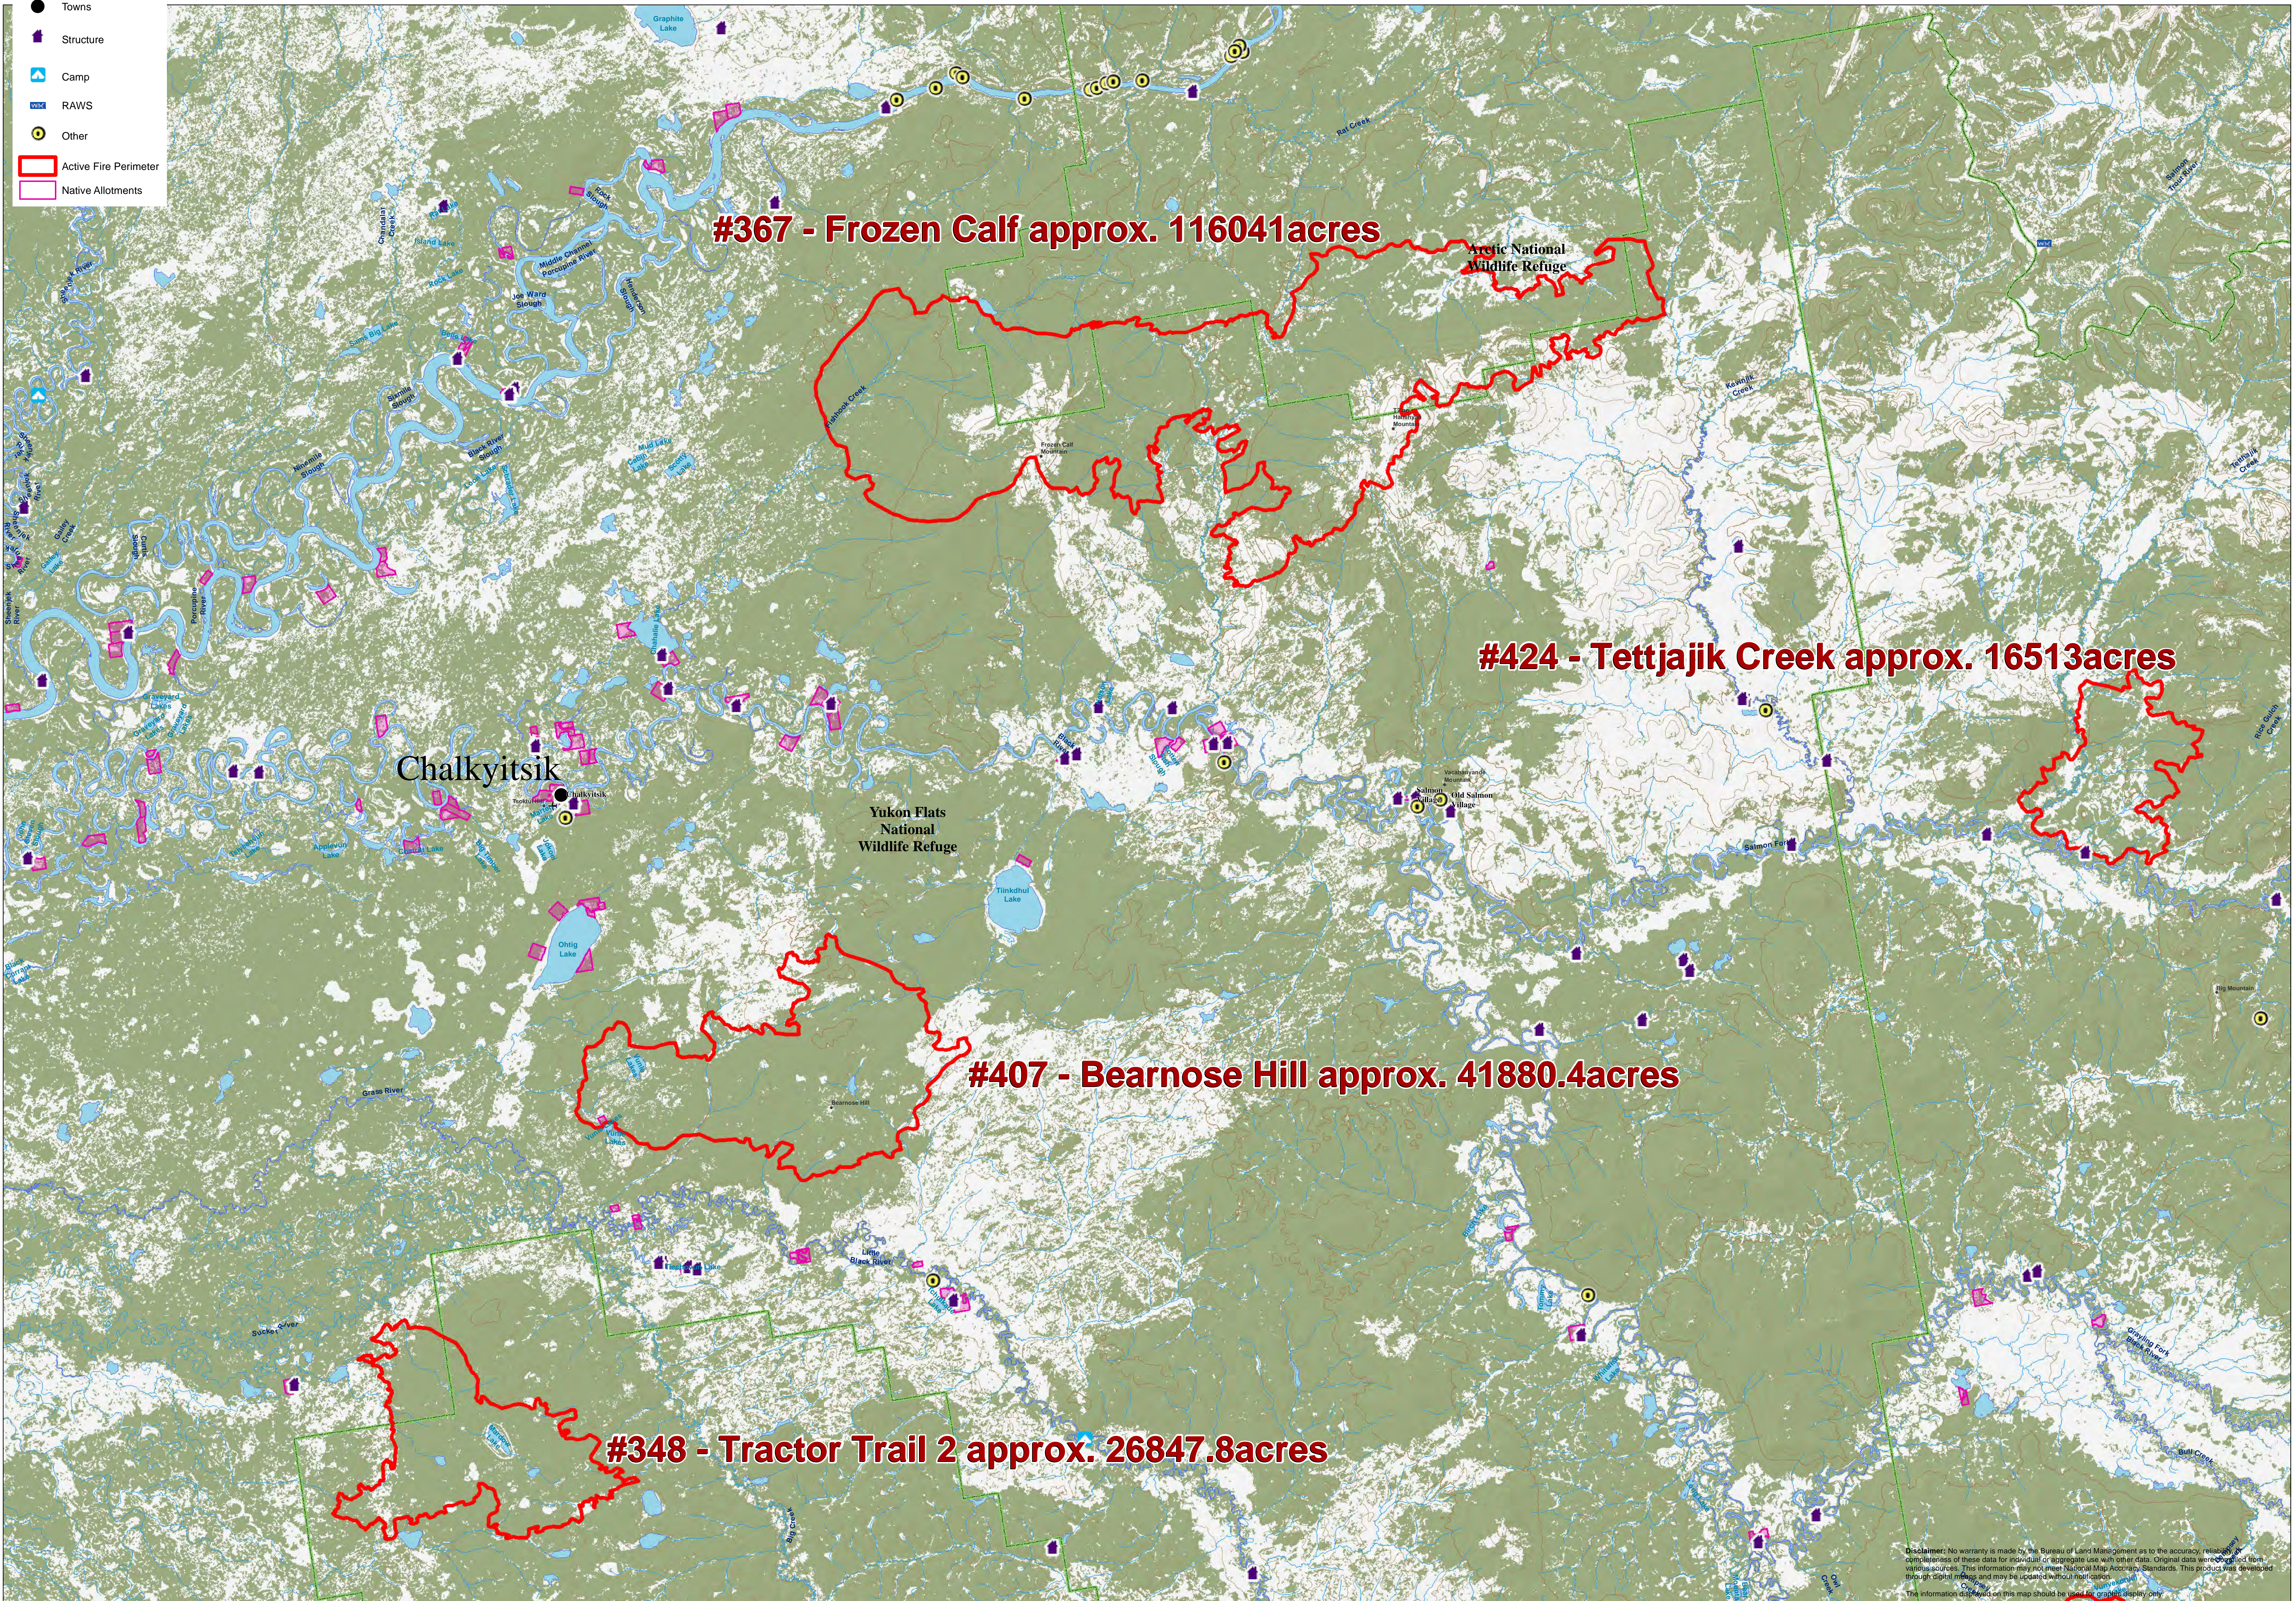

Chalkyitsik Area Fires

- Towns
- Structure
- Camp
- RAWS
- Other
- Active Fire Perimeter
- Native Allotments

#367 - Frozen Calf approx. 116041 acres

#424 - Tettjajik Creek approx. 16513 acres

#407 - Bearnose Hill approx. 41880.4 acres

#348 - Tractor Trail 2 approx. 26847.8 acres