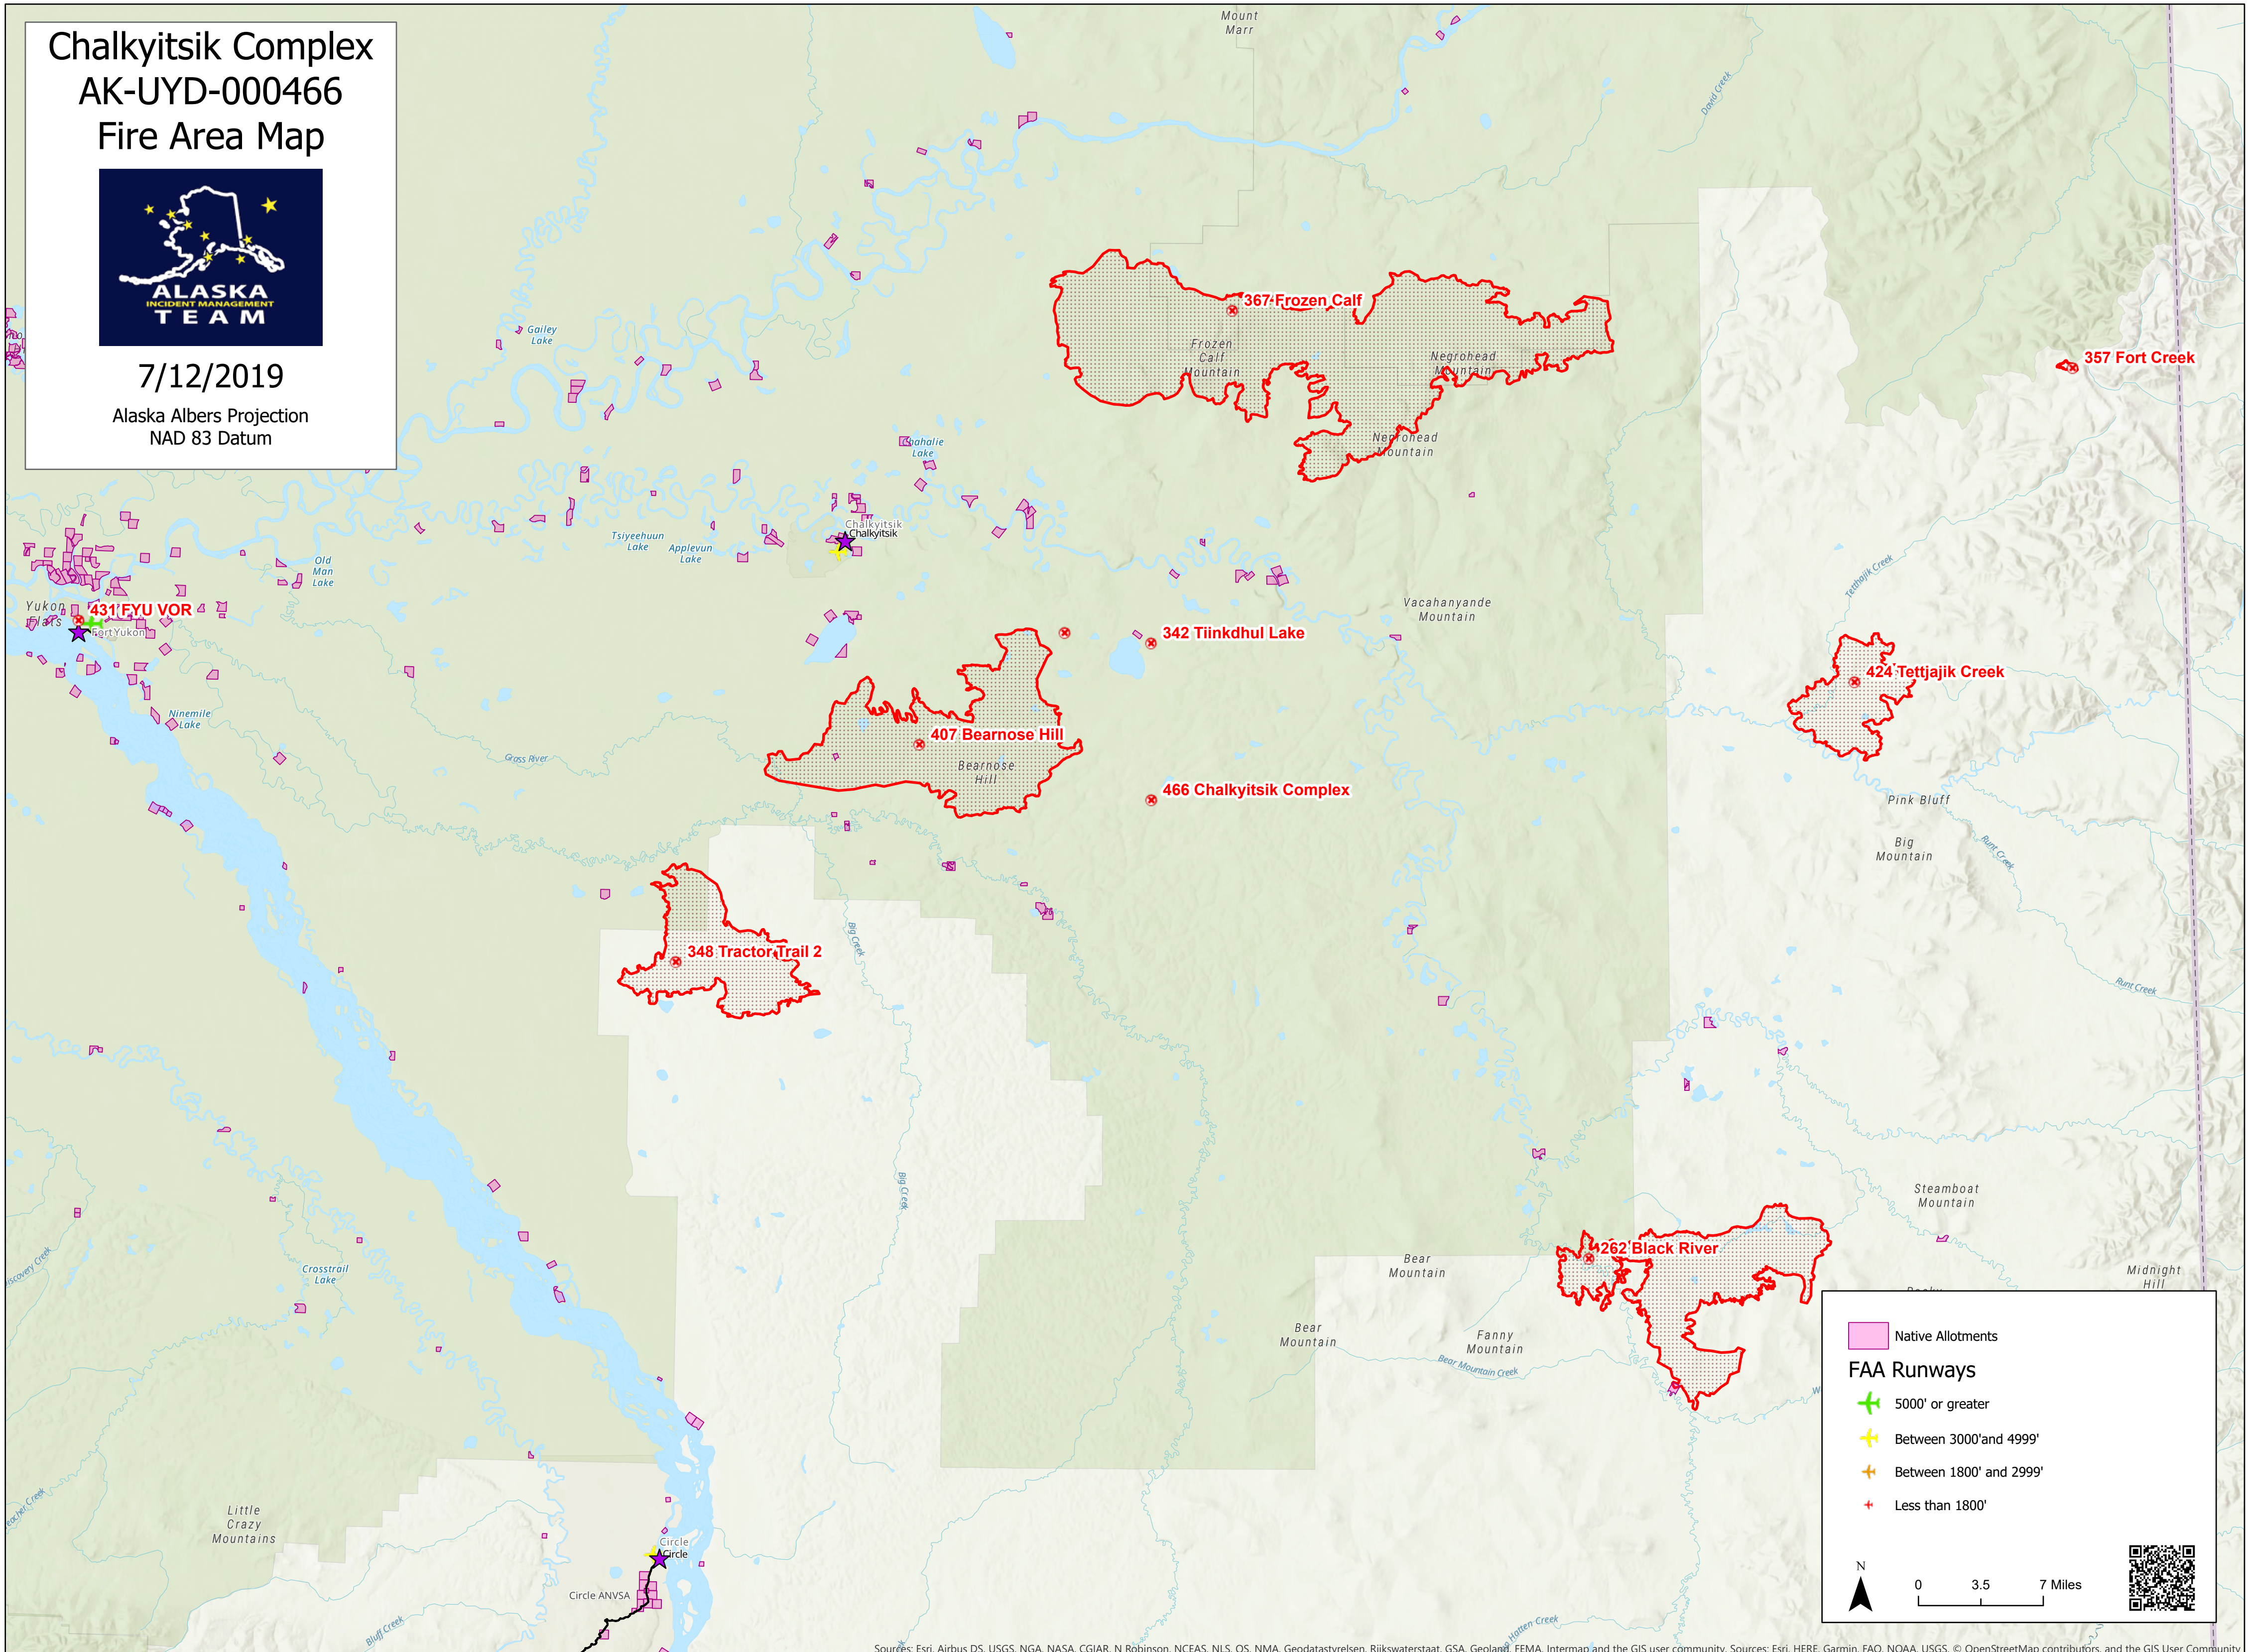

Chalkyitsik Complex AK-UYD-000466 Fire Area Map

7/12/2019

Alaska Albers Projection
NAD 83 Datum

Native Allotments
 Native Allotments

FAA Runways

- 5000' or greater
- Between 3000' and 4999'
- Between 1800' and 2999'
- Less than 1800'

N

0 3.5 7 Miles