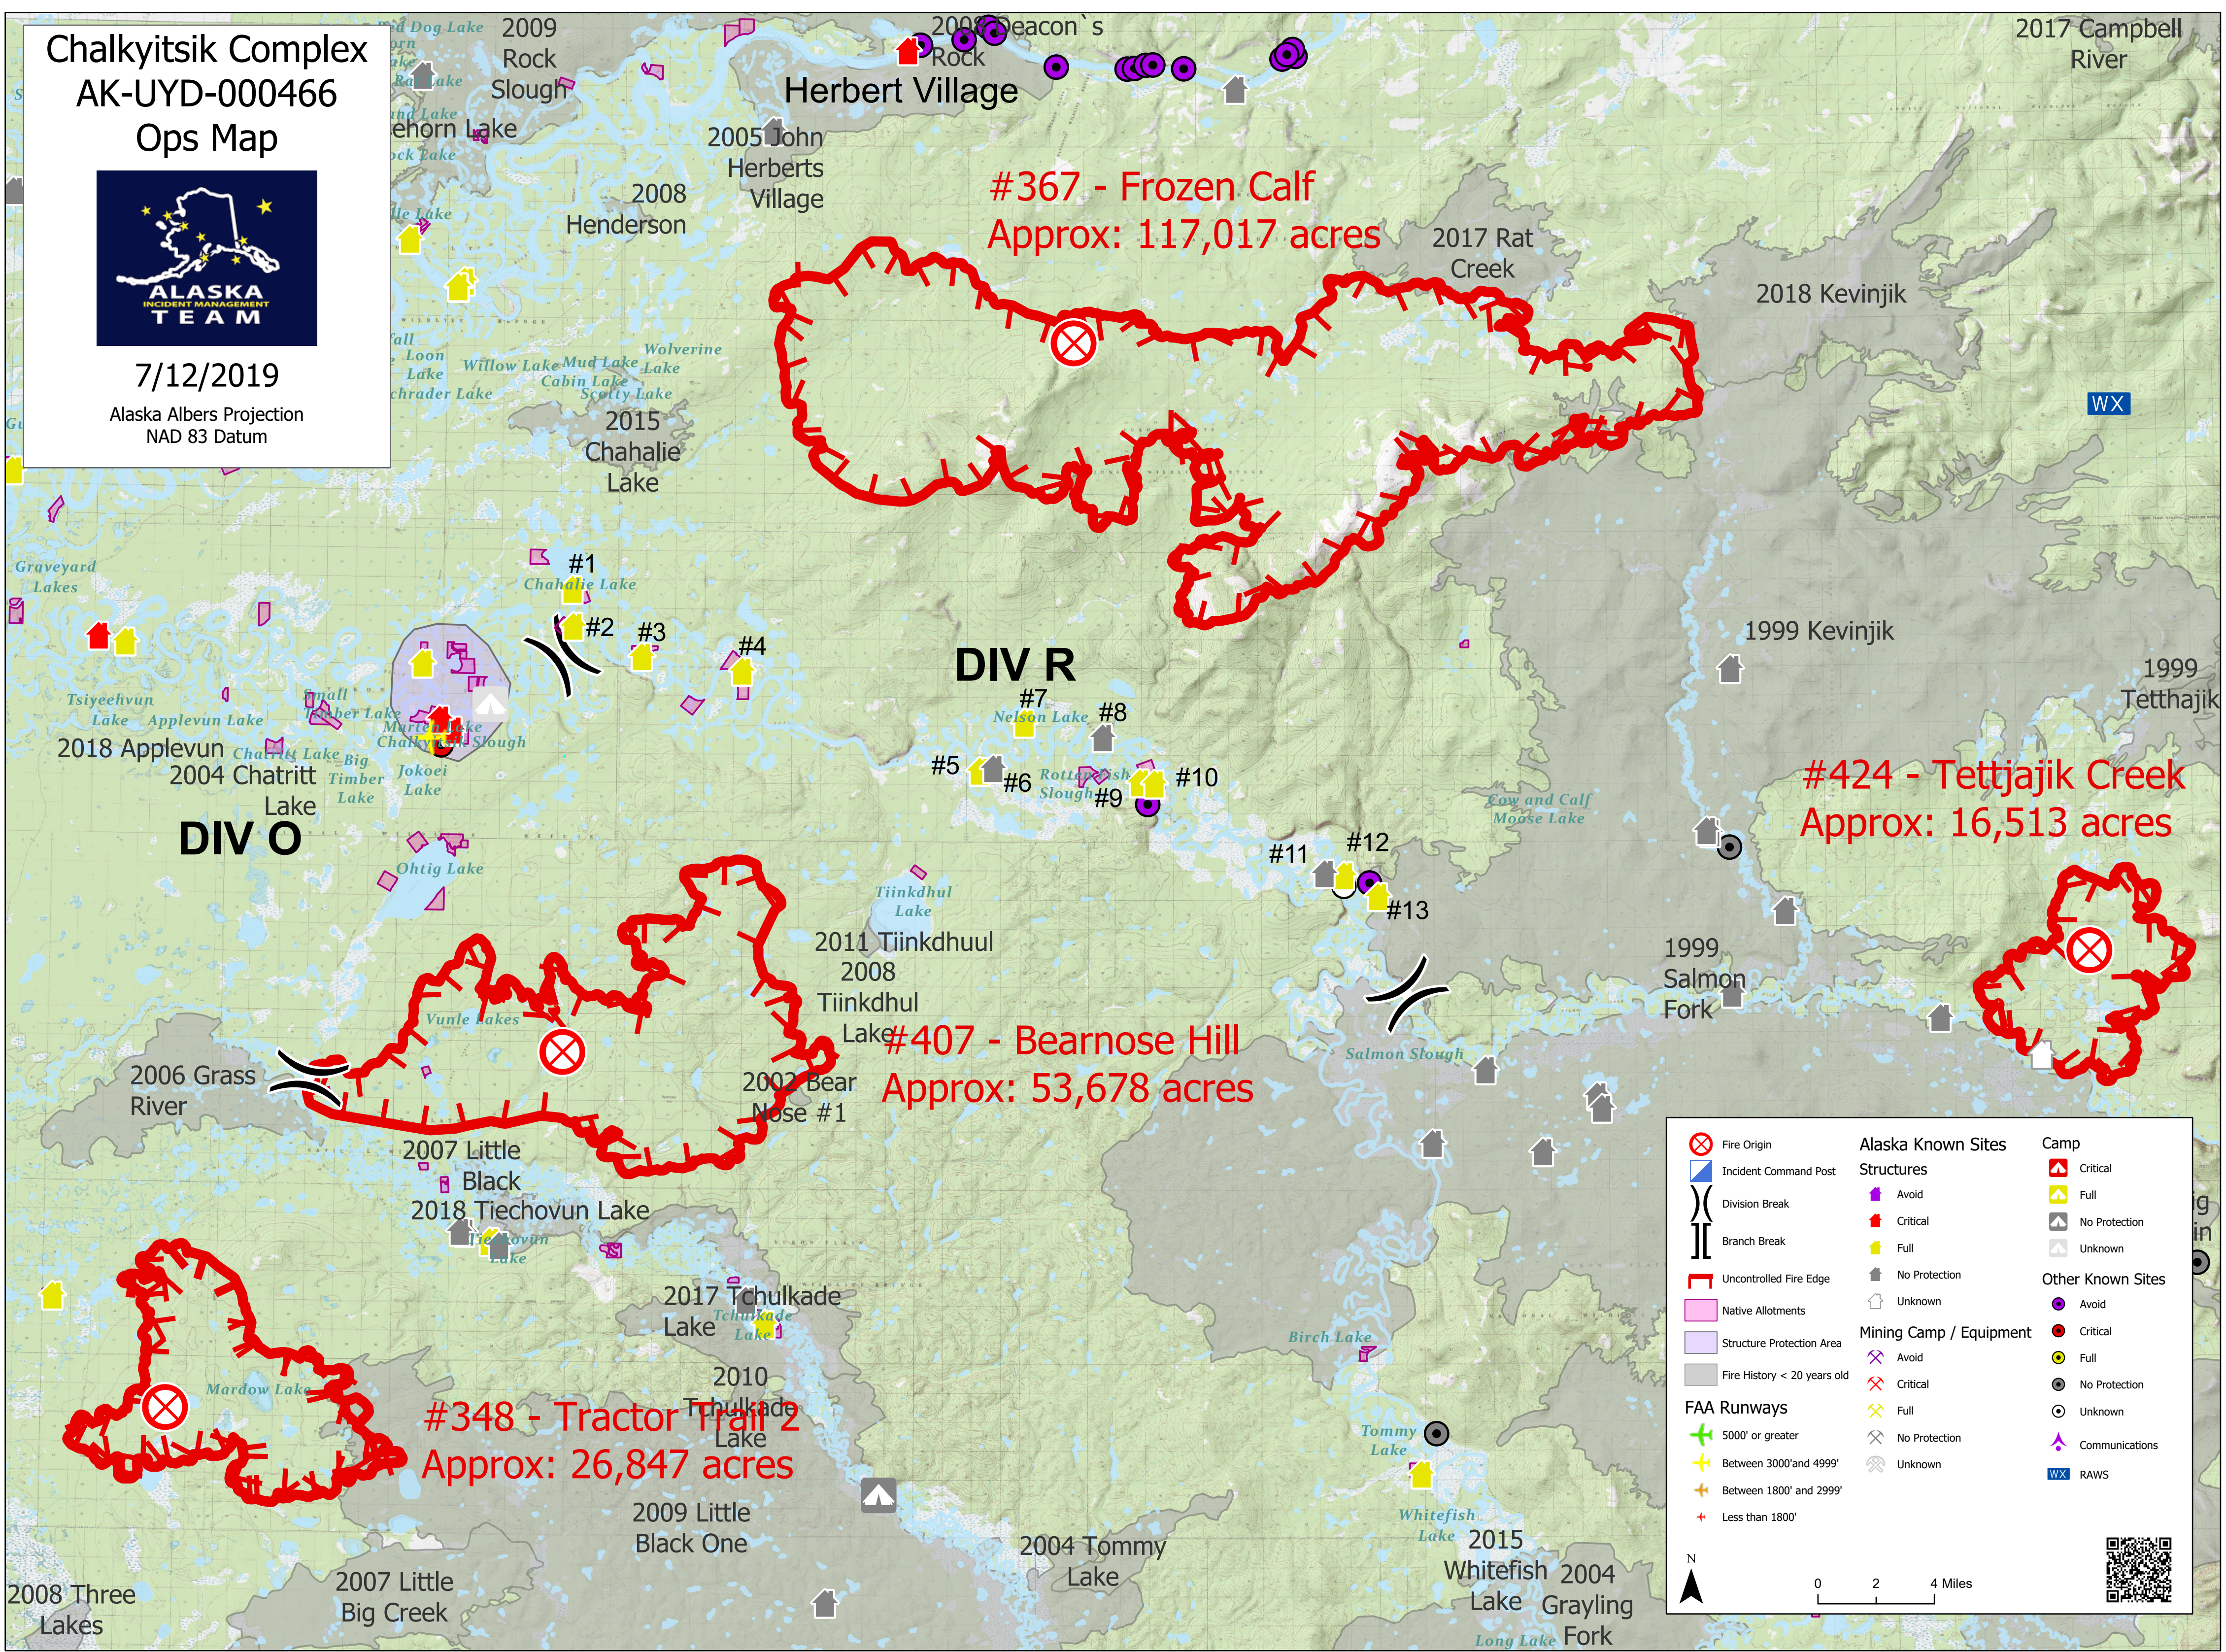

**Chalkyitsik Complex
AK-UYD-000466
Ops Map**

7/12/2019

Alaska Albers Projection
NAD 83 Datum

#367 - Frozen Calf
Approx: 117,017 acres

#424 - Tettjajik Creek
Approx: 16,513 acres

#407 - Bearnose Hill
Approx: 53,678 acres

#348 - Tractor Trail 2
Approx: 26,847 acres

DIV R

DIV O

	Fire Origin		Alaska Known Sites - Avoid		Camp - Critical
	Incident Command Post		Alaska Known Sites - Critical		Camp - Full
	Division Break		Alaska Known Sites - Full		Camp - No Protection
	Branch Break		Alaska Known Sites - No Protection		Camp - Unknown
	Uncontrolled Fire Edge		Alaska Known Sites - Unknown		Other Known Sites - Avoid
	Native Allotments		Mining Camp / Equipment - Avoid		Other Known Sites - Critical
	Structure Protection Area		Mining Camp / Equipment - Critical		Other Known Sites - Full
	Fire History < 20 years old		Mining Camp / Equipment - Full		Other Known Sites - No Protection
	FAA Runways - 5000' or greater		Mining Camp / Equipment - No Protection		Other Known Sites - Unknown
	FAA Runways - Between 3000' and 4999'		Mining Camp / Equipment - Unknown		Other Known Sites - Communications
	FAA Runways - Between 1800' and 2999'		RAWs		
	FAA Runways - Less than 1800'				