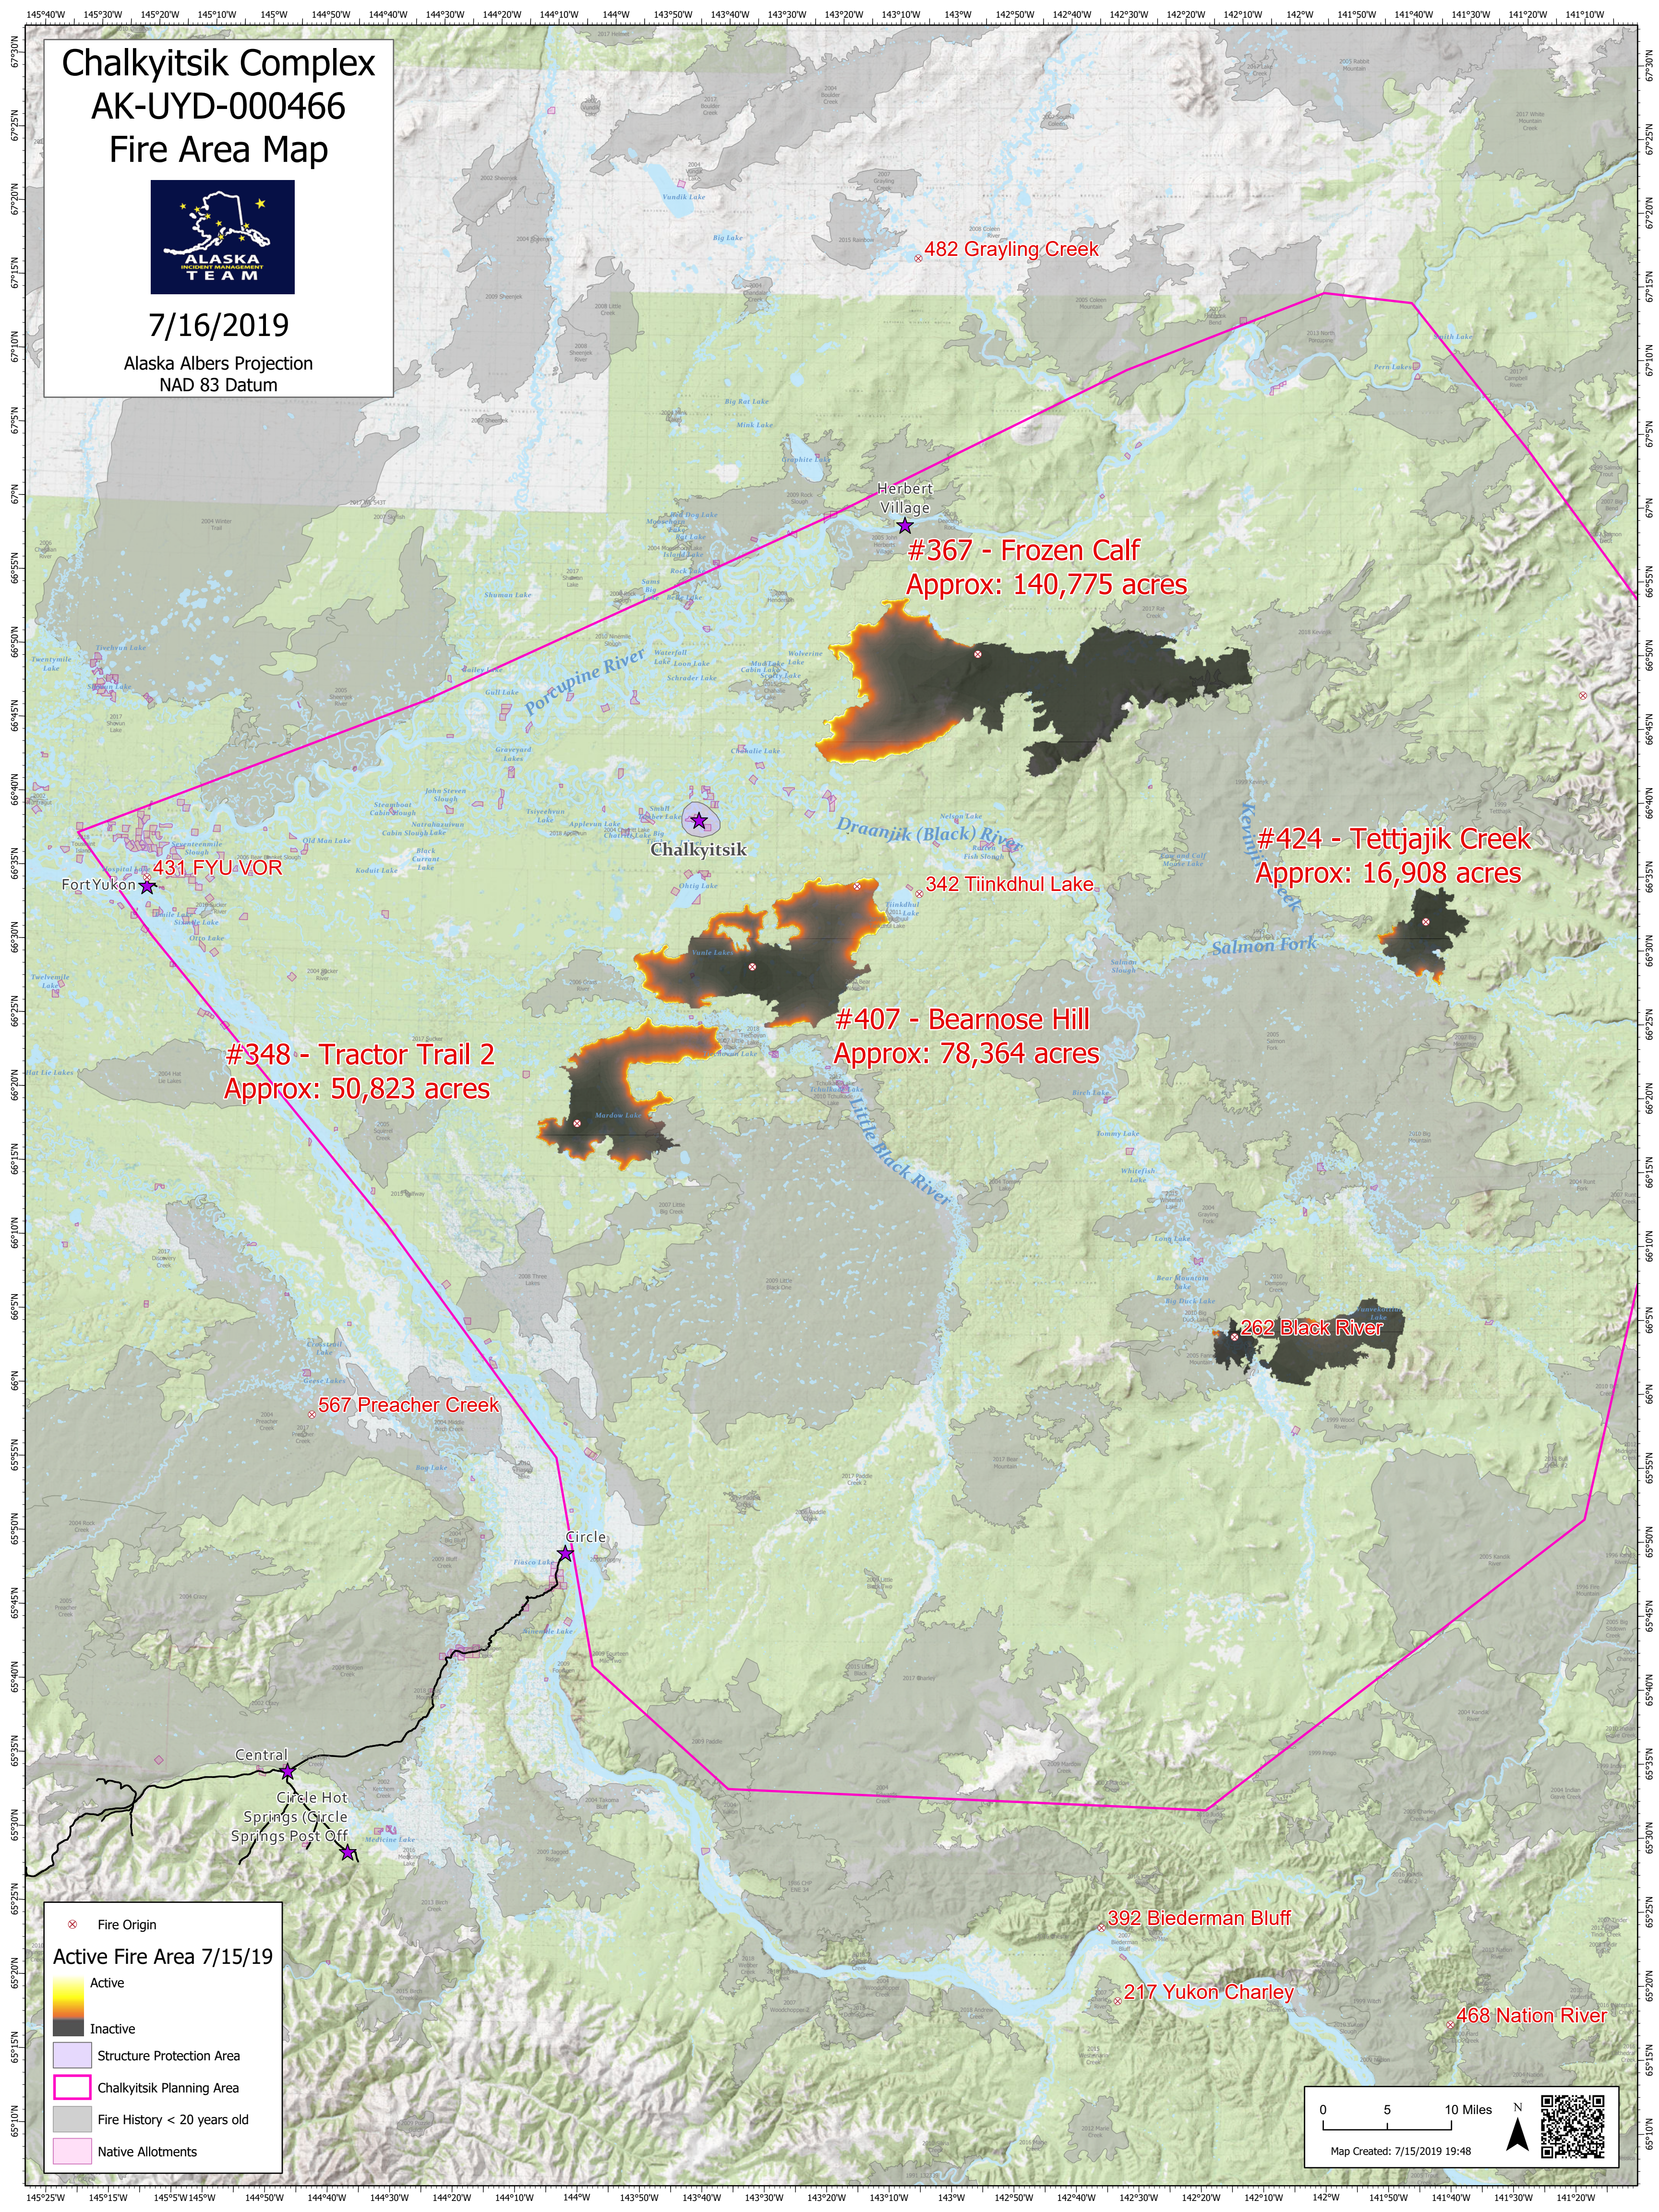

Chalkyitsik Complex AK-UYD-000466 Fire Area Map

7/16/2019

Alaska Albers Projection
NAD 83 Datum

482 Grayling Creek

#367 - Frozen Calf
Approx: 140,775 acres

#424 - Tettjajik Creek
Approx: 16,908 acres

#407 - Bearnose Hill
Approx: 78,364 acres

#348 - Tractor Trail 2
Approx: 50,823 acres

262 Black River

567 Preacher Creek

392 Biederman Bluff

217 Yukon Charley

468 Nation River

⊗ Fire Origin
Active Fire Area 7/15/19
 Active
 Inactive
 Structure Protection Area
 Chalkyitsik Planning Area
 Fire History < 20 years old
 Native Allotments

0 5 10 Miles N
 Map Created: 7/15/2019 19:48