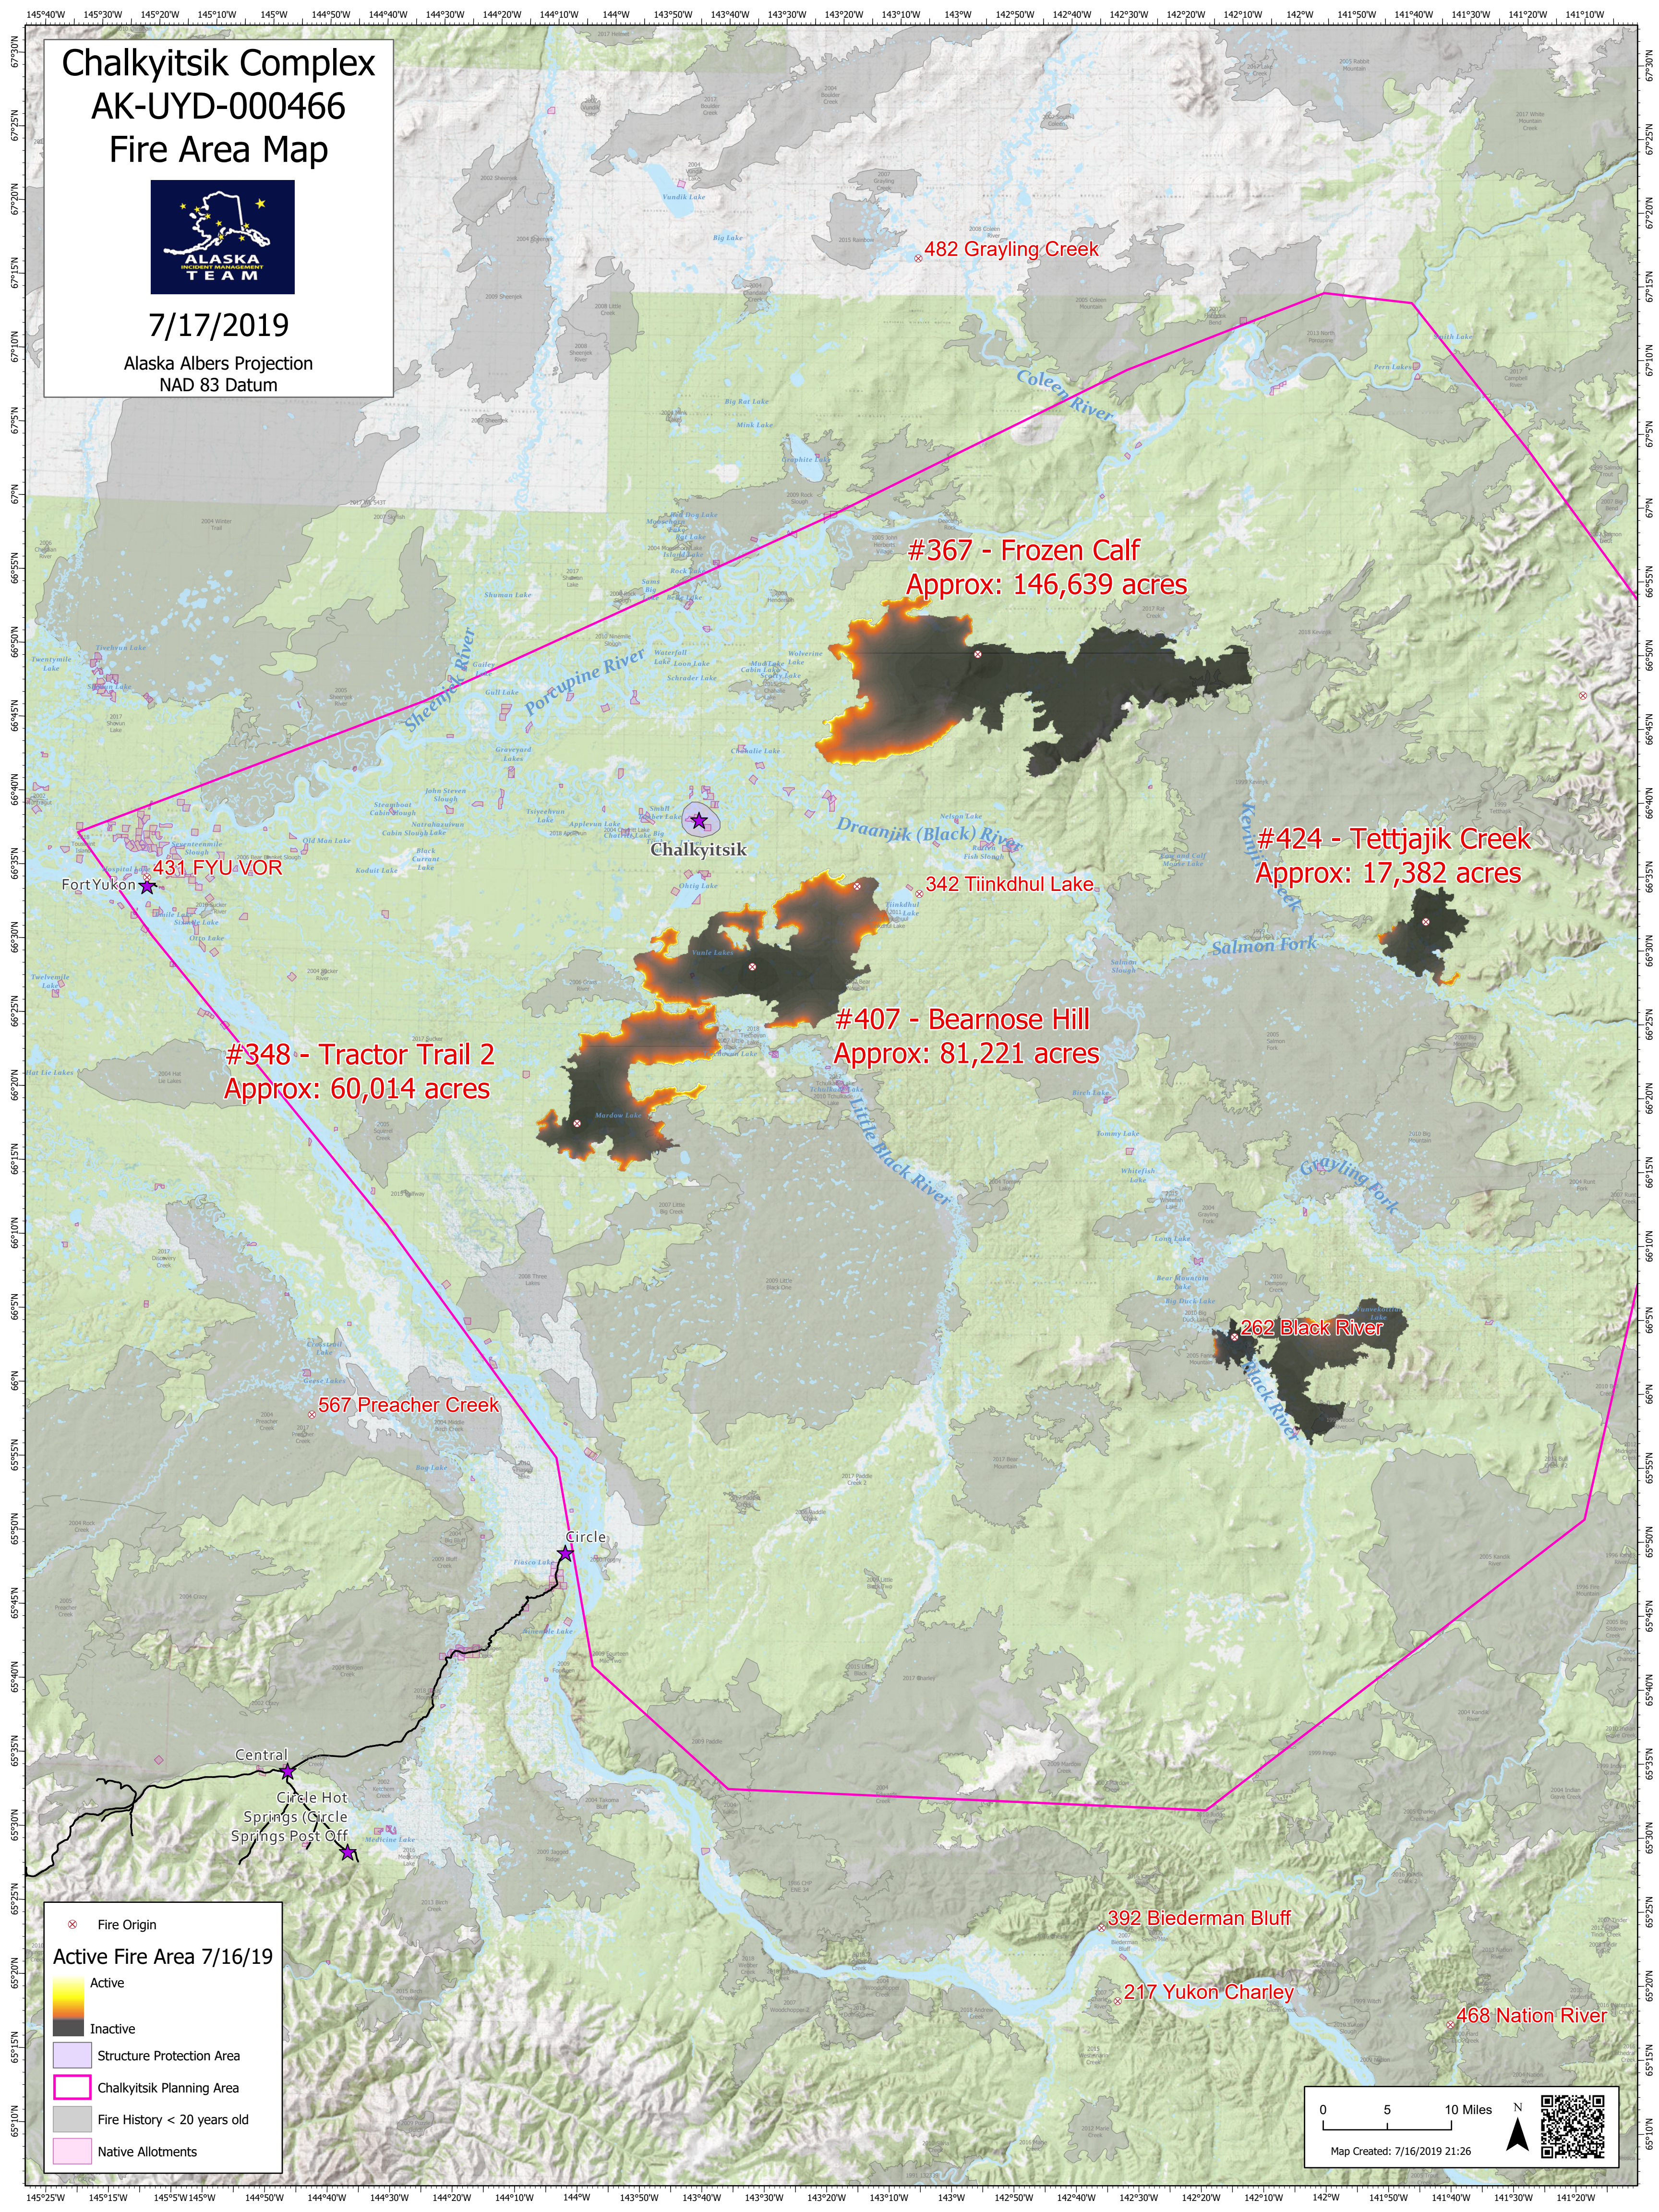

# Chalkyitsik Complex AK-UYD-000466 Fire Area Map

7/17/2019

Alaska Albers Projection  
NAD 83 Datum

482 Grayling Creek

#367 - Frozen Calf  
Approx: 146,639 acres

#424 - Tettjajik Creek  
Approx: 17,382 acres

#407 - Bearnose Hill  
Approx: 81,221 acres

#348 - Tractor Trail 2  
Approx: 60,014 acres

262 Black River

567 Preacher Creek

392 Biederman Bluff

217 Yukon Charley

468 Nation River

⊗ Fire Origin  
**Active Fire Area 7/16/19**  
 Active  
 Inactive  
 Structure Protection Area  
 Chalkyitsik Planning Area  
 Fire History < 20 years old  
 Native Allotments

0 5 10 Miles N  
 Map Created: 7/16/2019 21:26