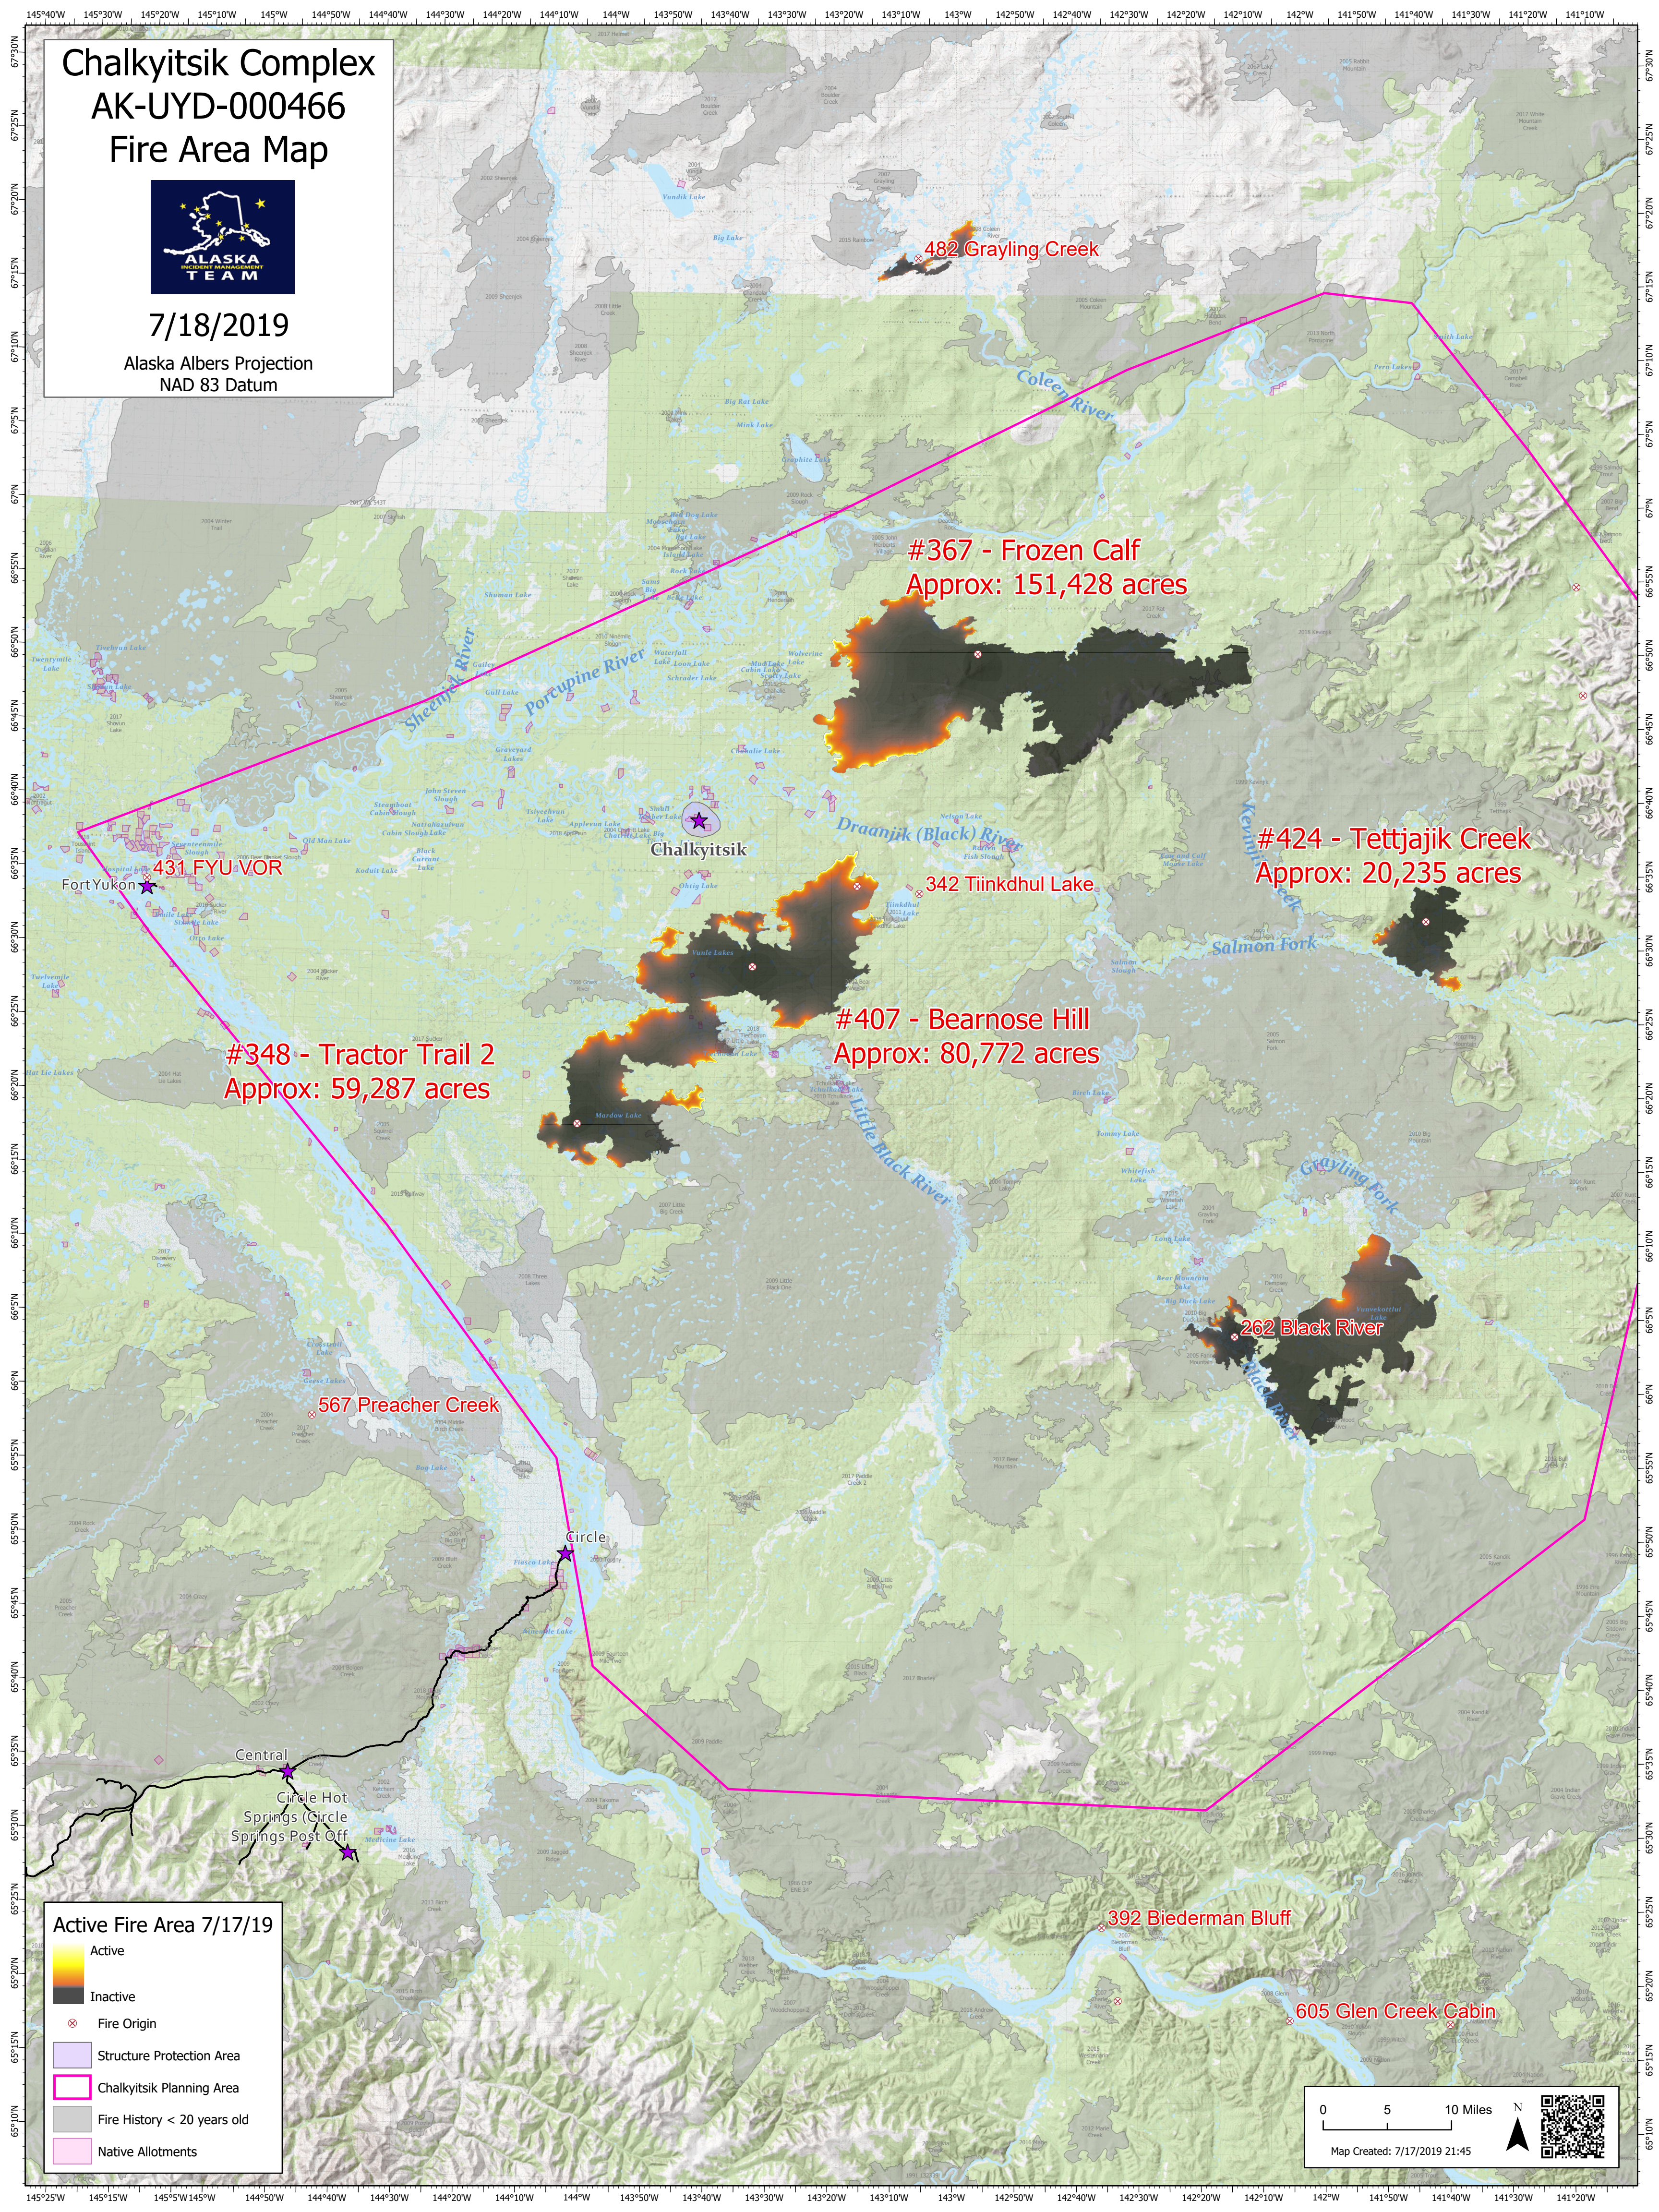

Chalkyitsik Complex AK-UYD-000466 Fire Area Map

7/18/2019

Alaska Albers Projection
NAD 83 Datum

482 Grayling Creek

#367 - Frozen Calf
Approx: 151,428 acres

431 FYU VOR

342 Tiinkdhul Lake

#424 - Tettjajik Creek
Approx: 20,235 acres

#348 - Tractor Trail 2
Approx: 59,287 acres

#407 - Bearnose Hill
Approx: 80,772 acres

262 Black River

567 Preacher Creek

392 Biederman Bluff

605 Glen Creek Cabin

Active Fire Area 7/17/19

- Active
- Inactive
- Fire Origin
- Structure Protection Area
- Chalkyitsik Planning Area
- Fire History < 20 years old
- Native Allotments

Map Created: 7/17/2019 21:45