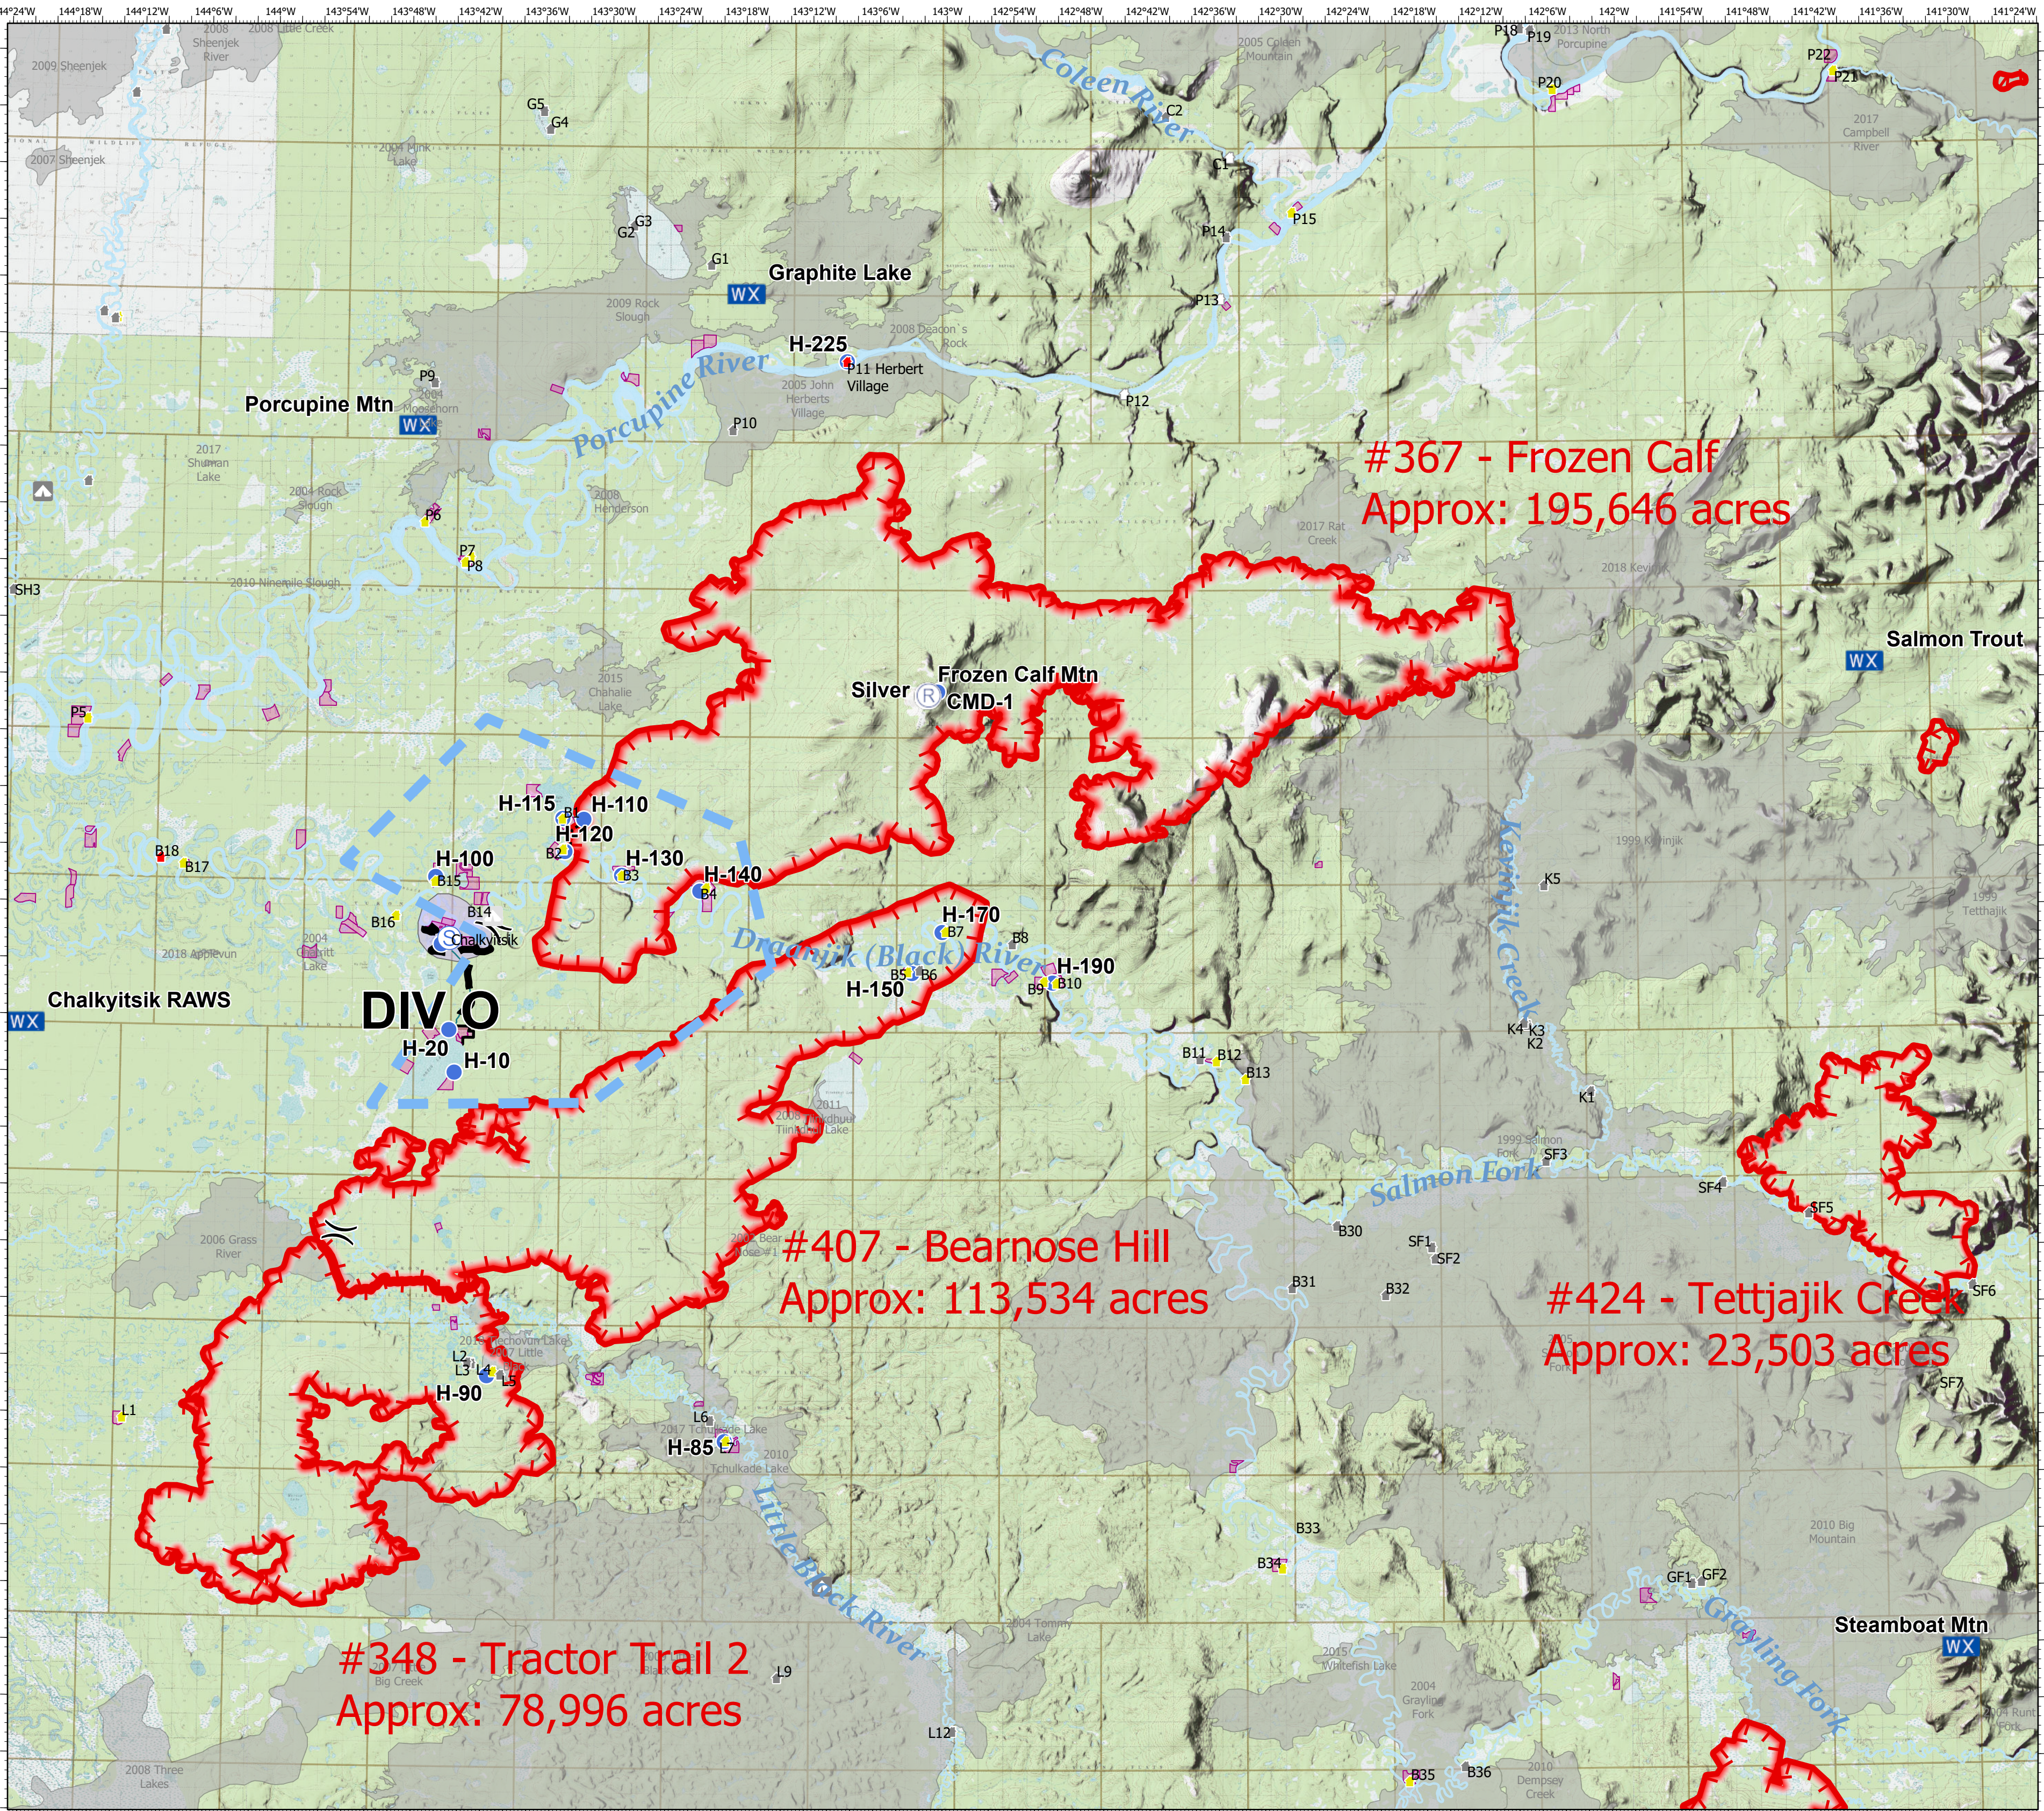

# Chalkyitsik Complex AK-UYD-000466 Aviation

7/21/2019

Alaska Albers Projection  
NAD 83 Datum

- Helispot
  - WX Mobile Weather Unit
  - R Repeater
  - S Staging Area
  - Division Break
  - Uncontrolled Fire Edge
  - Completed Hand Line
  - Completed Dozer Line
  - Temporary Flight Restriction
  - Wildfire Daily Fire Perimeter
  - Native Allotments
  - Structure Protection Area
  - Fire History
- Alaska Known Sites Structures**
- Critical
  - Full
  - No Protection
  - Unknown
- Camp**
- No Protection
  - Unknown

#367 - Frozen Calf  
Approx: 195,646 acres

#407 - Bearnose Hill  
Approx: 113,534 acres

#424 - Tettjajik Creek  
Approx: 23,503 acres

#348 - Tractor Trail 2  
Approx: 78,996 acres