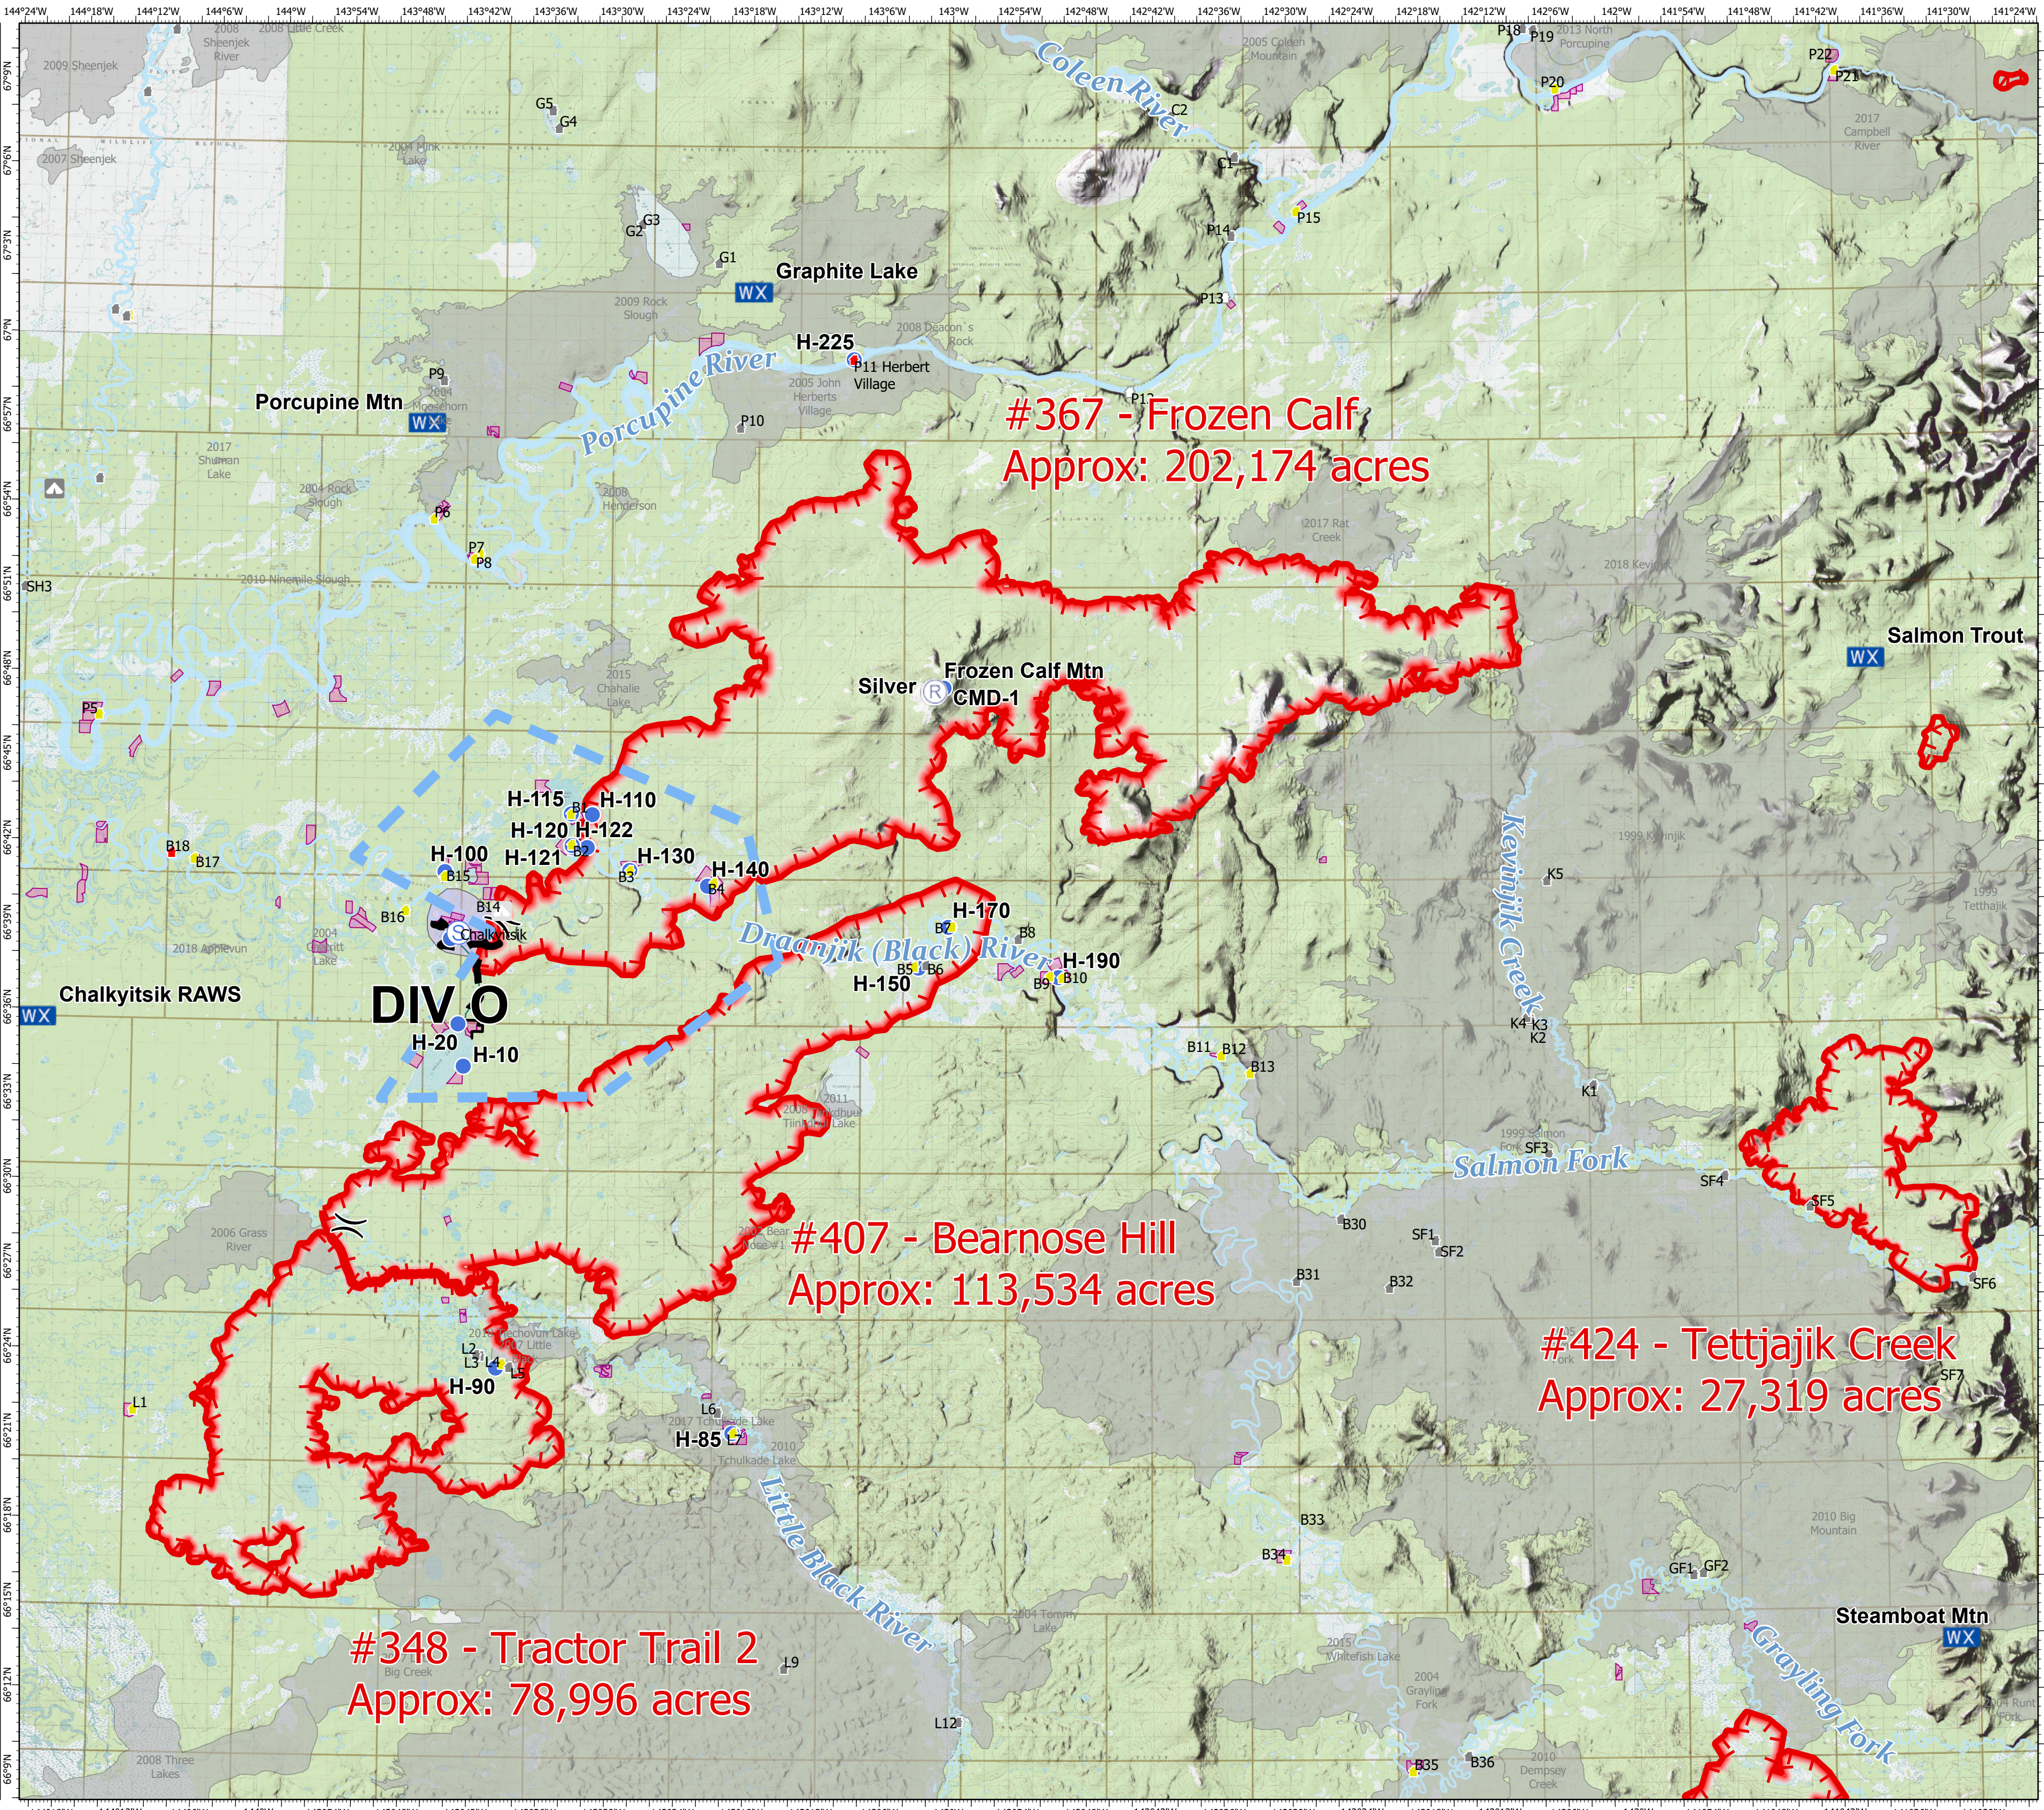

Chalkyitsik Complex AK-UYD-000466 Aviation

7/22/2019

Alaska Albers Projection
NAD 83 Datum

- Helispot
 - WX Mobile Weather Unit
 - R Repeater
 - S Staging Area
 - Division Break
 - Uncontrolled Fire Edge
 - Completed Hand Line
 - Completed Dozer Line
 - Temporary Flight Restriction
 - Wildfire Daily Fire Perimeter
 - Native Allotments
 - Structure Protection Area
 - Fire History
- Alaska Known Sites Structures**
- Critical
 - Full
 - No Protection
 - Unknown
- Camp**
- No Protection
 - Unknown

#367 - Frozen Calf
Approx: 202,174 acres

#407 - Bearnose Hill
Approx: 113,534 acres

#348 - Tractor Trail 2
Approx: 78,996 acres

#424 - Tettjajik Creek
Approx: 27,319 acres